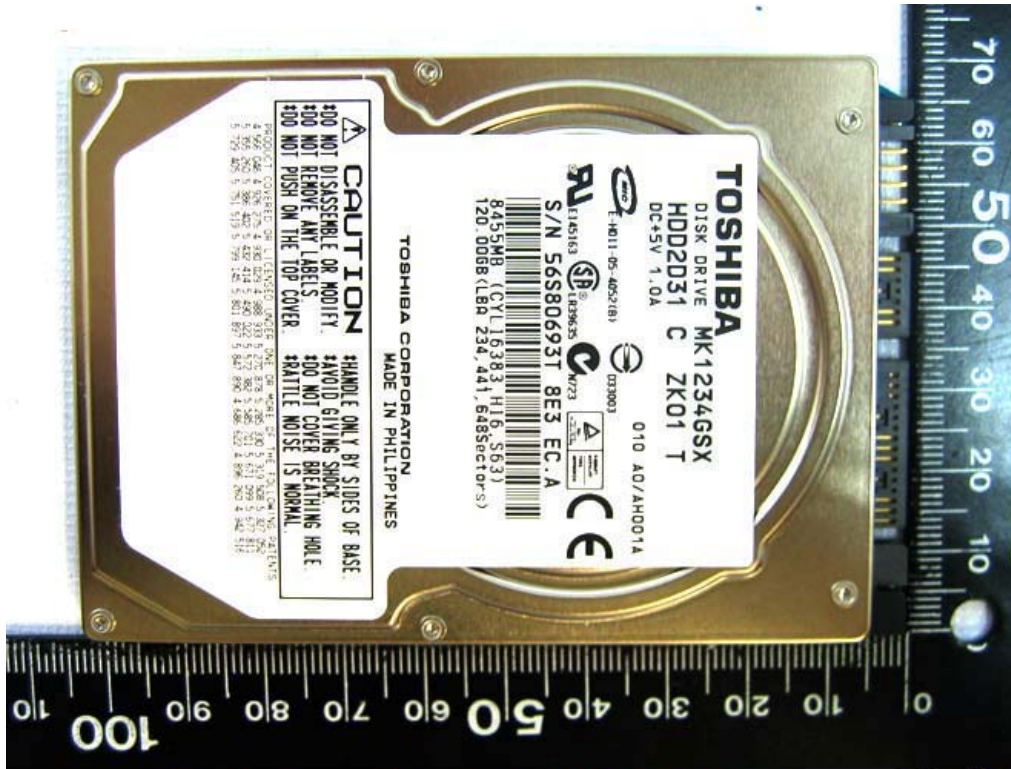

## Globalsat (Model: ET-301)

Hnnix(Model :PC2-5300S555-12)

Toshiba (Model:MK1234GSX)

Toshiba (Model:MK8032GSX)

# Conexant (Model: RD-02-D330)