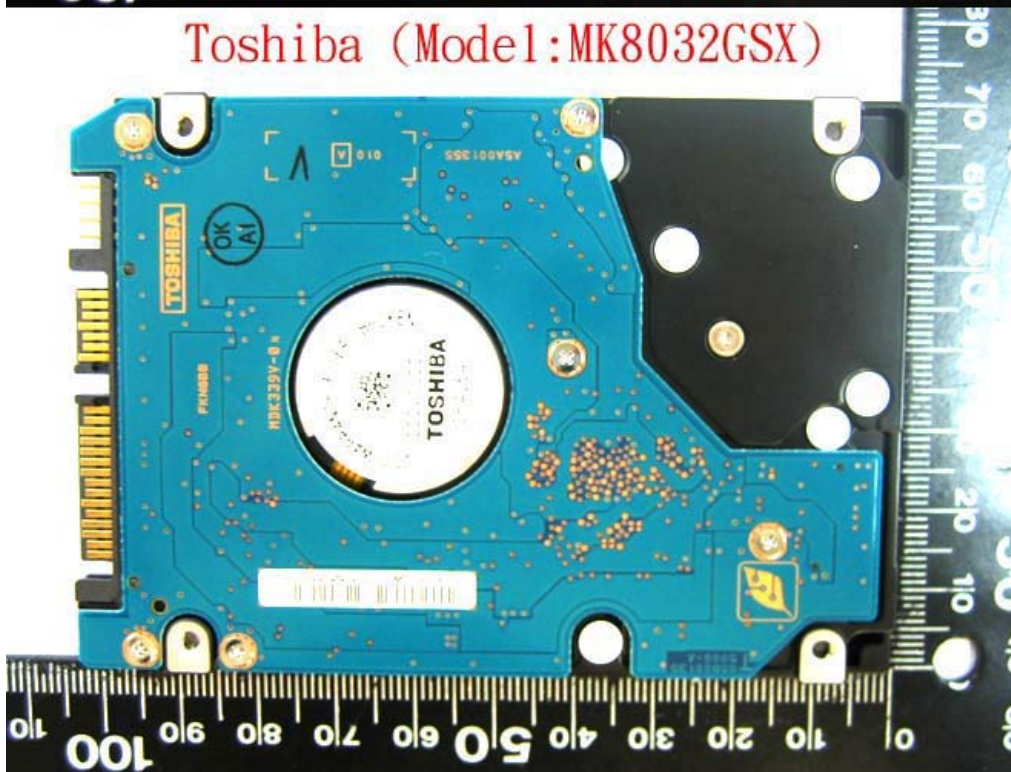

## Globalsat (Model: ET-301)

Hnnix(Model :PC2-5300S555-12)

Toshiba (Model:MK1234GSX)

Toshiba (Model:MK8032GSX)

# Conexant (Model: RD-02-D330)