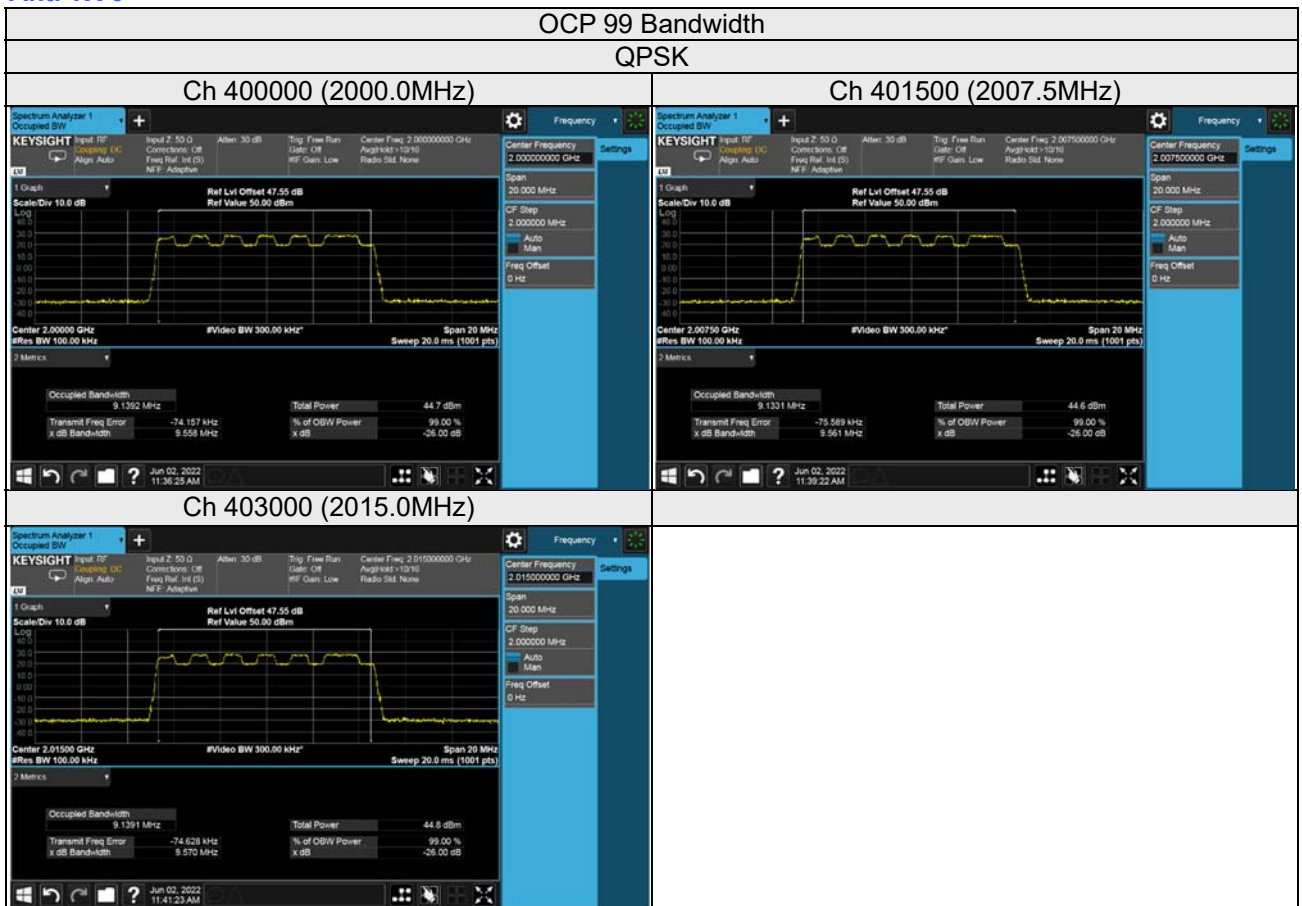

10MHz

Channel Number	Freq. (MHz)	OCP 99 Bandwidth (MHz)															
		Ant. TX0				Ant. TX1				Ant. TX2				Ant. TX3			
		QPSK	16QAM	64QAM	256QAM	QPSK	16QAM	64QAM	256QAM	QPSK	16QAM	64QAM	256QAM	QPSK	16QAM	64QAM	256QAM
400000	2000	9.14	9.22	9.27	9.26	9.14	9.22	9.27	9.26	9.14	9.14	9.22	9.26	9.13	9.22	9.27	9.27
401500	2007.5	9.13	9.23	9.28	9.25	9.13	9.22	9.27	9.26	9.14	9.13	9.22	9.26	9.13	9.22	9.28	9.27
403000	2015	9.14	9.22	9.27	9.26	9.14	9.22	9.27	9.26	9.15	9.14	9.22	9.26	9.14	9.22	9.27	9.26

Ant. TX 0