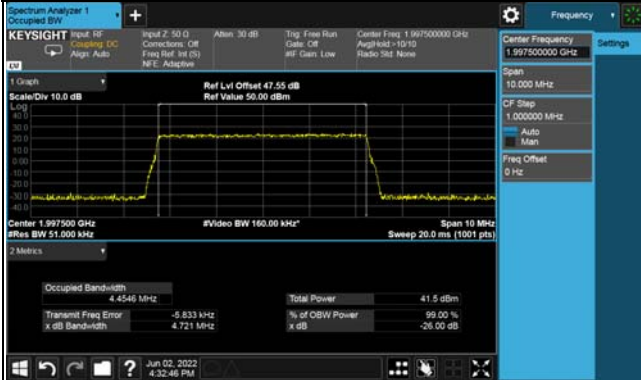

64QAM

Ch 399500 (1997.5MHz)

Ch 403500 (2017.5MHz)

256QAM

Ch 399500 (1997.5MHz)

Ch 403500 (2017.5MHz)

4.4.5 Test Results (Occupied Bandwidth)

Band n66 Single Carrier