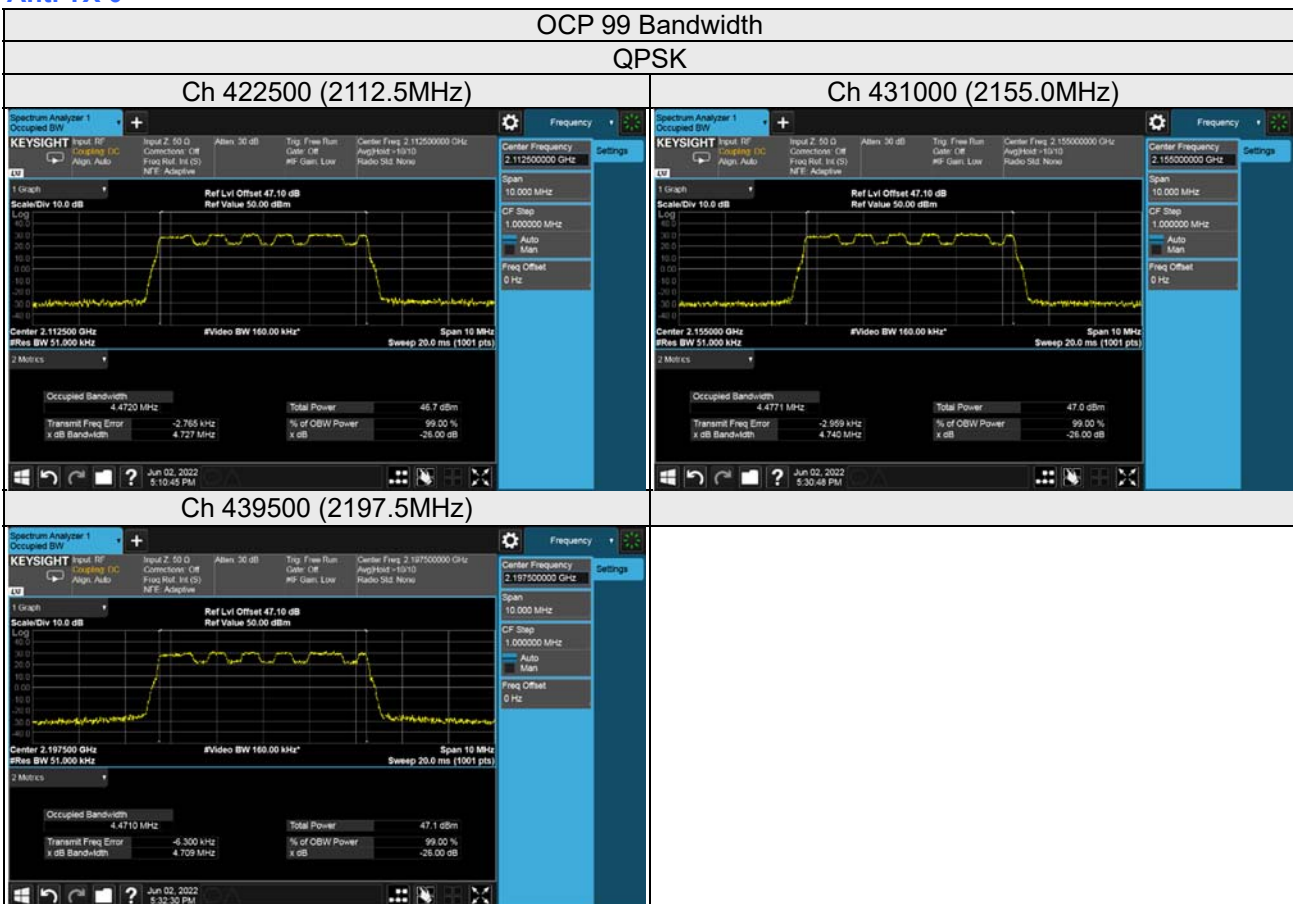

4.4.5 Test Results (Occupied Bandwidth)

Band n66 Single Carrier

5MHz

Channel Number	Freq. (MHz)	OCP 99 Bandwidth (MHz)															
		Ant. TX0				Ant. TX1				Ant. TX2				Ant. TX3			
		QPSK	16QAM	64QAM	256QAM	QPSK	16QAM	64QAM	256QAM	QPSK	16QAM	64QAM	256QAM	QPSK	16QAM	64QAM	256QAM
422500	2112.5	4.47	4.47	4.46	4.46	4.47	4.48	4.46	4.46	4.48	4.47	4.46	4.45	4.47	4.48	4.46	4.46
431000	2155	4.48	4.48	4.47	4.46	4.48	4.47	4.46	4.46	4.48	4.47	4.46	4.45	4.48	4.47	4.46	4.46
439500	2197.5	4.47	4.48	4.46	4.46	4.47	4.48	4.46	4.46	4.48	4.47	4.46	4.45	4.47	4.47	4.47	4.46

OCP 99 Bandwidth

Ant. TX 0