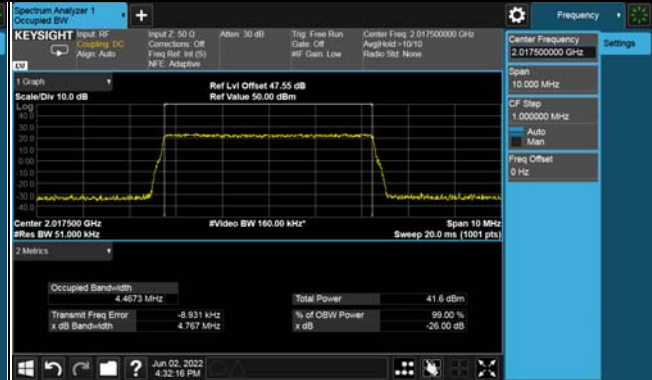

64QAM

Ch 399500 (1997.5MHz)

Ch 403500 (2017.5MHz)

256QAM

Ch 399500 (1997.5MHz)

Ch 403500 (2017.5MHz)

4.4.5 Test Results (Occupied Bandwidth)

Band n66 Single Carrier