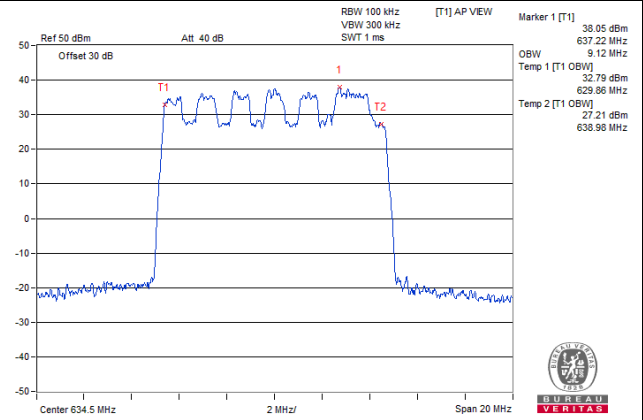

ANT2

OCP 99 Bandwidth

QPSK

Ch 124400 (622MHz)

Ch 126900 (634.5MHz)