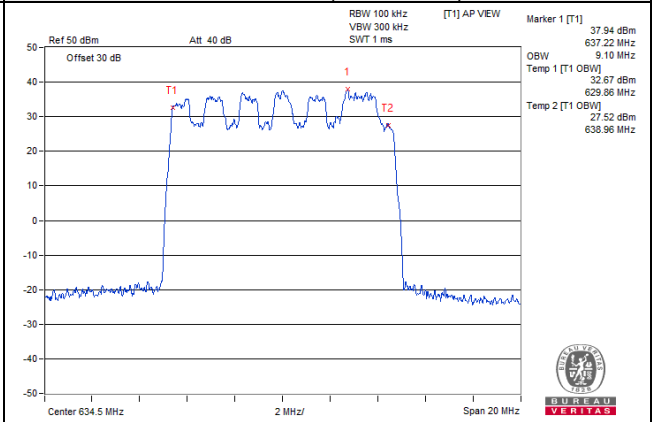

ANT3

OCP 99 Bandwidth

QPSK

Ch 124400 (622MHz)

Ch 126900 (634.5MHz)