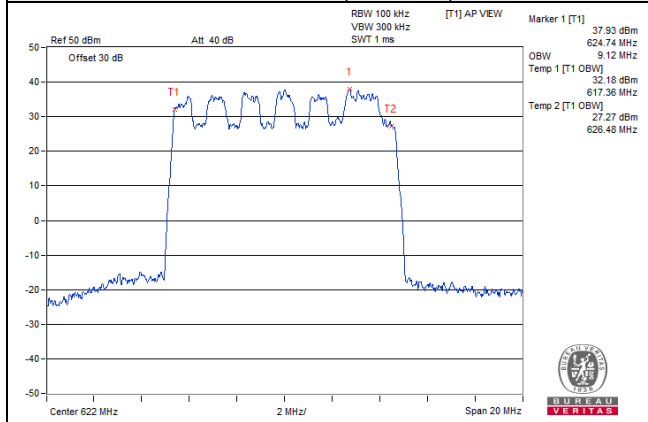

ANT3

OCP 99 Bandwidth

QPSK

Ch 124400 (622MHz)

Ch 126900 (634.5MHz)