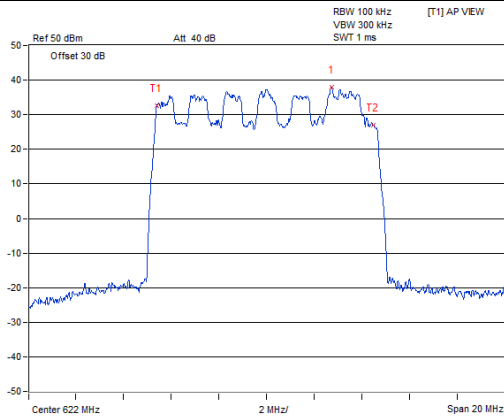

ANT2

OCP 99 Bandwidth

QPSK

Ch 124400 (622MHz)

Ch 126900 (634.5MHz)