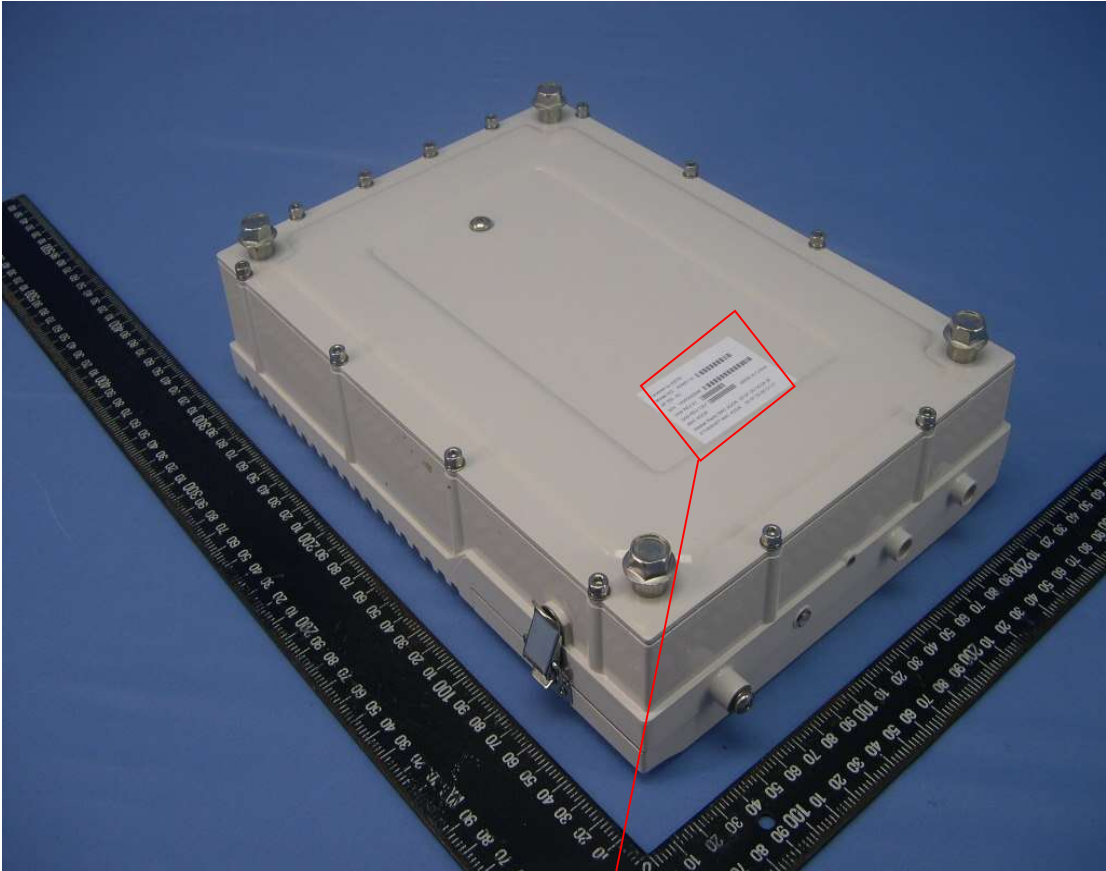

FCC LABEL LOCATION

The label will be permanently affixed at a conspicuous location on the device.

LABEL

(Fig.1) FCC ID: MAD-WA8011-B