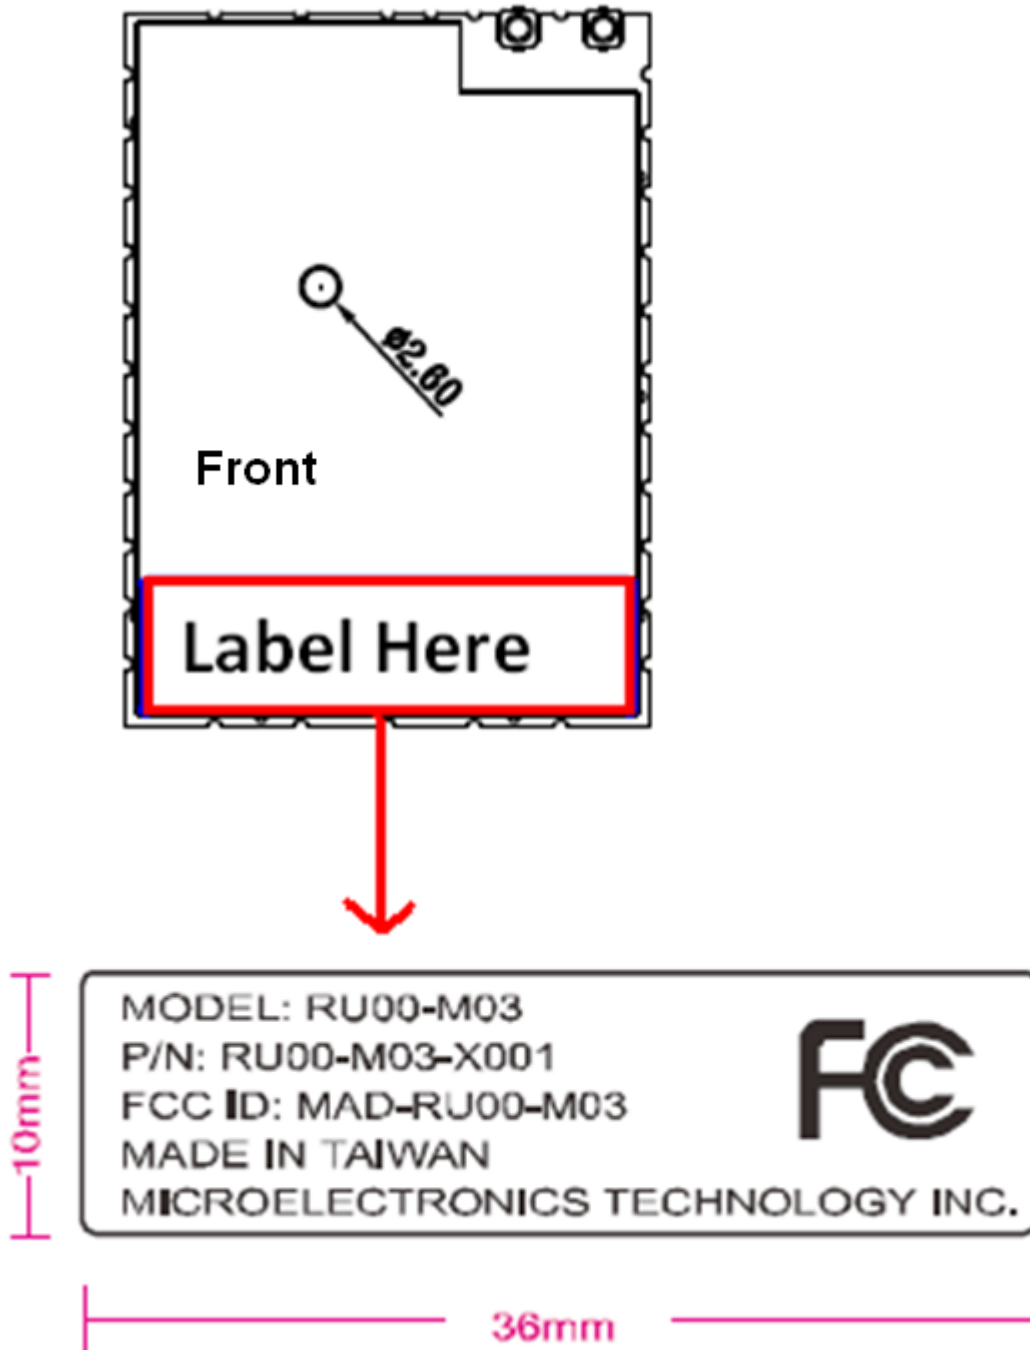

LABEL LOCATION

The label will be permanently affixed at a conspicuous location on the device.

FCC ID: MAD-RU00-M03