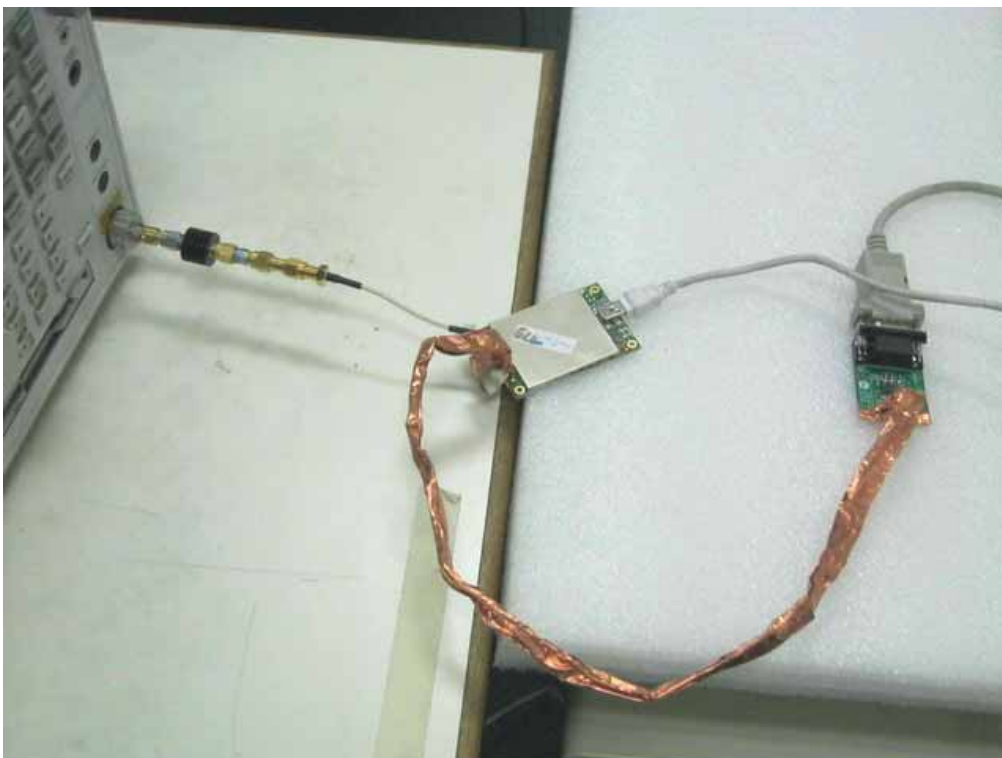

APPENDIX II SETUP PHOTOS

RADIATED EMISSION SETUP

Below 1 GHz

Above 1 GHz

ANTENNA PORT CONDUCTED RF MEASUREMENT SETUP

POWER LINE CONDUCTED EMISSION SETUP

RS232 mode

USB mode