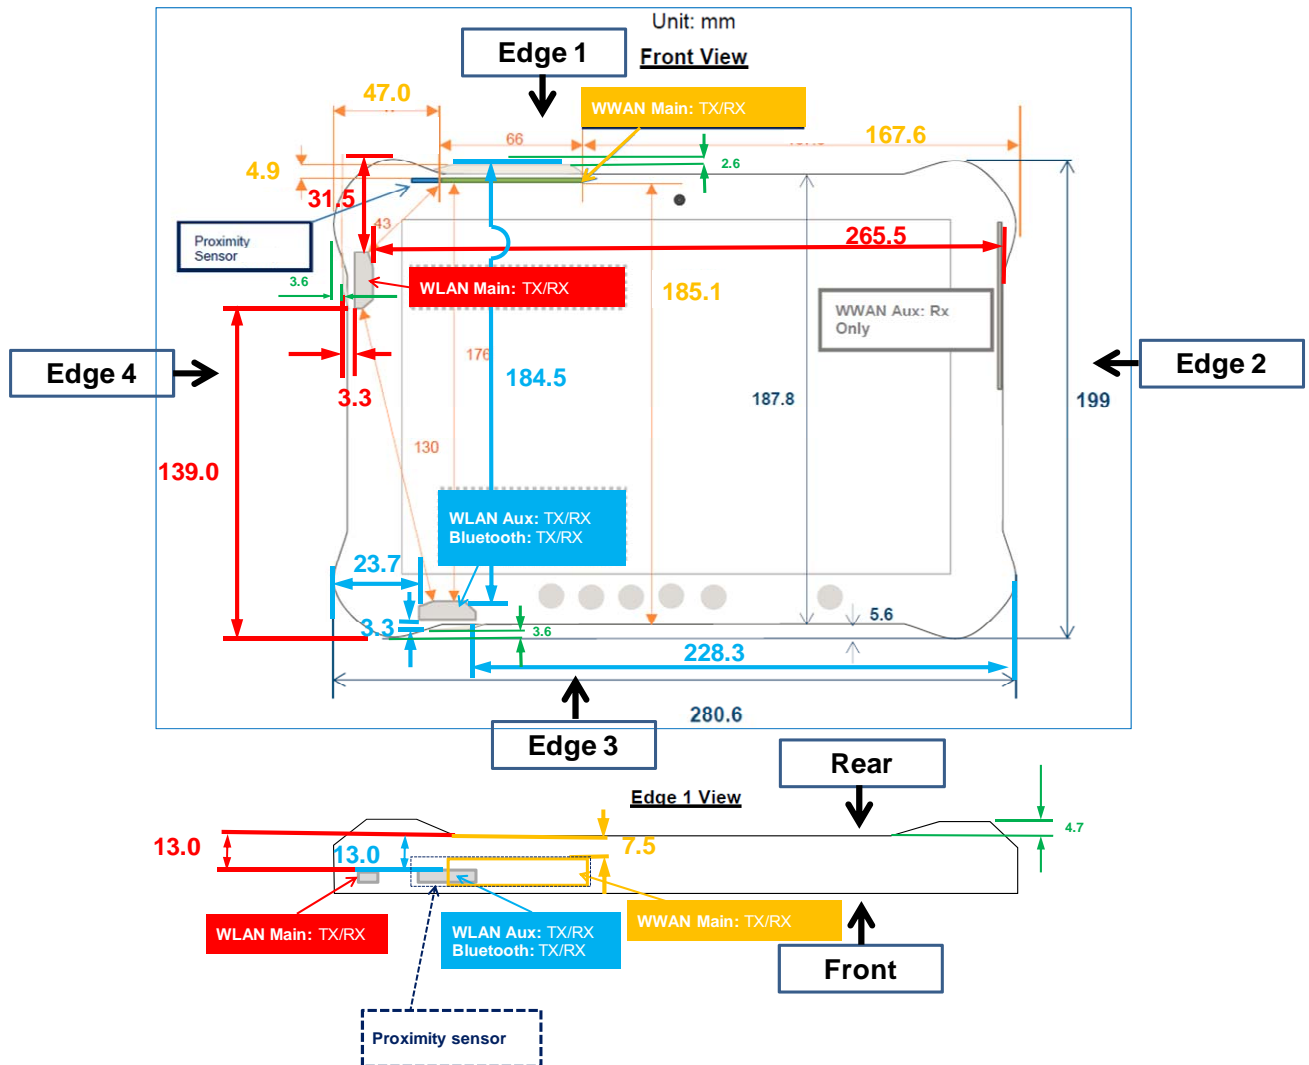

## 15 External Photos

< Front-1 >

< Front-2 >

< Rear-1 >

< Rear-2 >

## 16 Antenna Dimensions & Separation Distances

Unit: mm

## 17 Setup Photos

Prox. On

Rear Prox. On, 0 mm Separation Distance

Edge 1 Prox. On, 0 mm Separation Distance

Prox. Off

Rear Prox. Off, 13 mm Separation Distance(1)

Rear Prox. Off, 13 mm Separation Distance(2)

Edge 1 Prox. Off, 21 mm Separation Distance(1)

Edge 1 Prox. Off, 21 mm Separation Distance(2)

Edge 1 Prox. Off, 20 mm Separation Distance(1)

Edge 1 Prox. Off, 20 mm Separation Distance(2)

Edge 4 Prox. Off, 0 mm Separation Distance