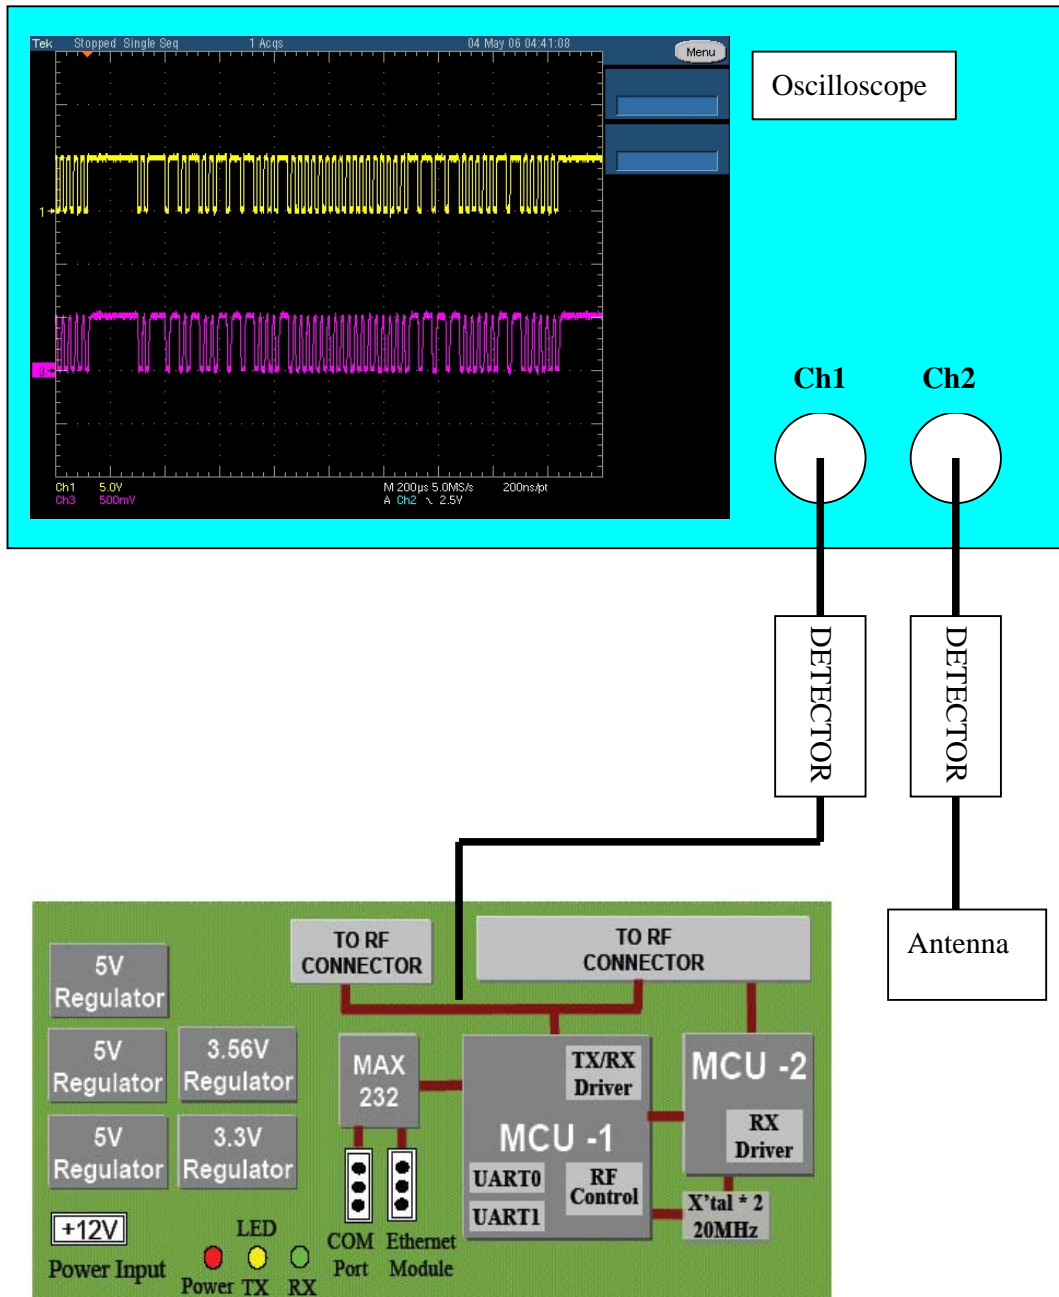

Test Configuration ( Data Rate 40Kbps )

RFID Reader Digital Block Diagram