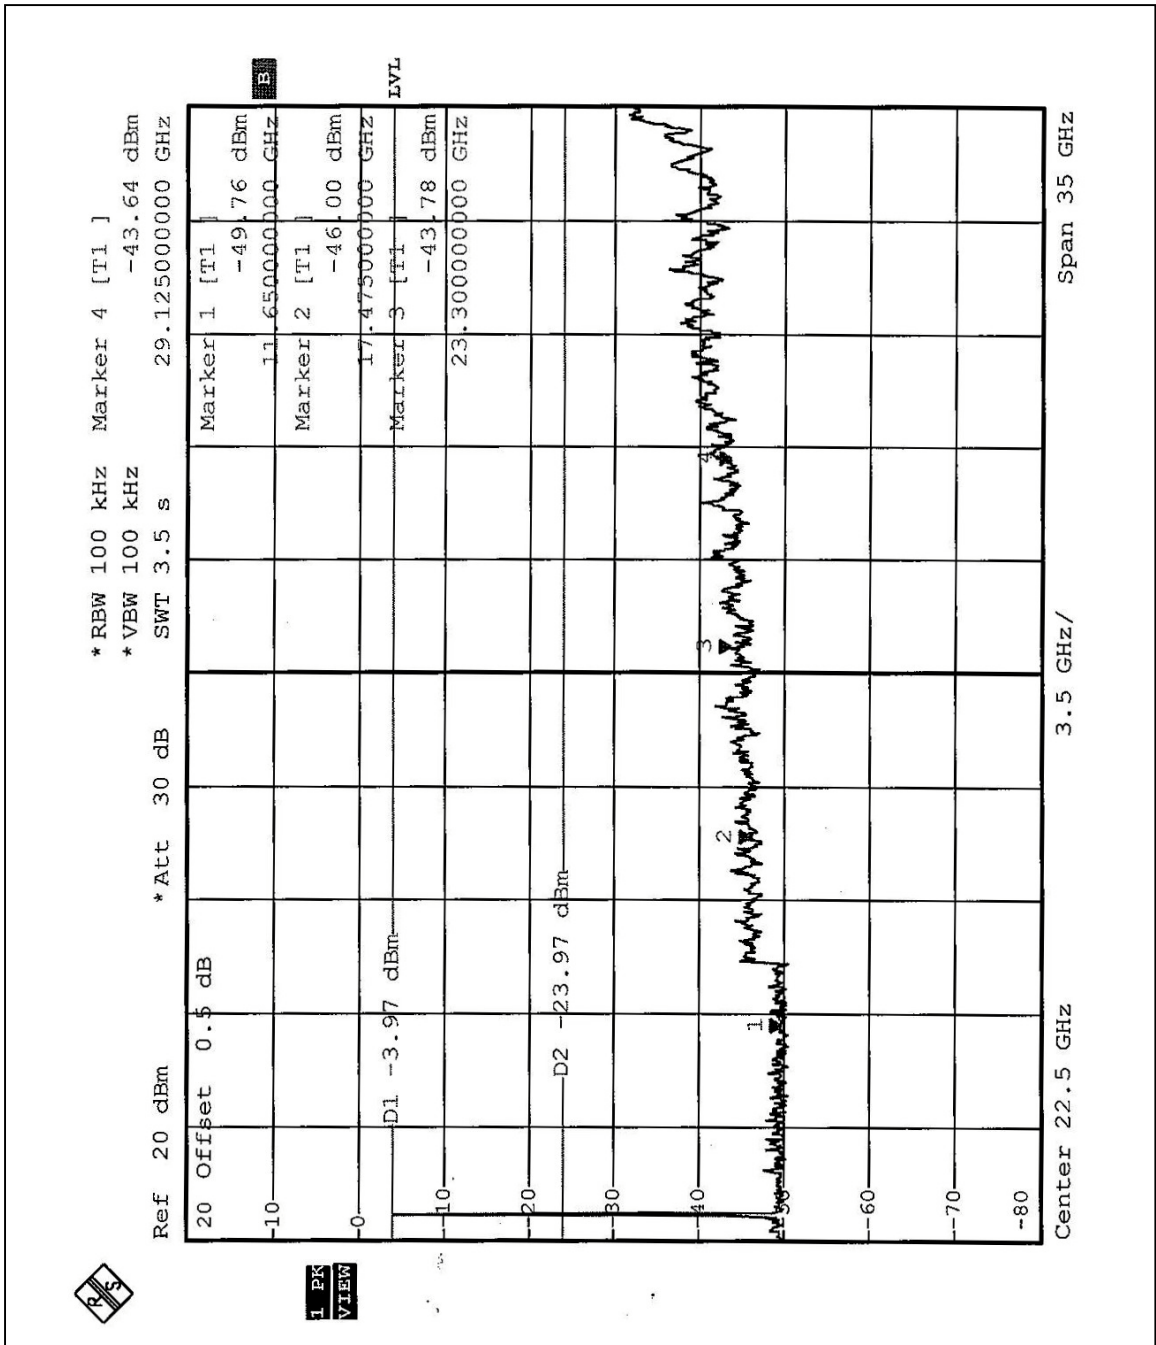

TEST RESULTS – For 802.11a, Normal mode (Antenna 2)

The spectrum plots are attached on the following 2 pages. It shows compliance with the requirement in part 15.247(C), 15.205 and 15.209.

TEST RESULTS – For 802.11a, Turbo

The spectrum plots are attached on the following 1 page. It shows compliance with the requirement in part 15.247(C),.15.205 and 15.209.

TEST RESULTS – For 802.11a, Normal mode (Antenna 3)

The spectrum plots are attached on the following 3 pages. It shows compliance with the requirement in part 15.247(C),.15.205 and 15.209.

TEST RESULTS – For 802.11a, Turbo

The spectrum plots are attached on the following 2 pages. It shows compliance with the requirement in part 15.247(C),.15.205 and 15.209.