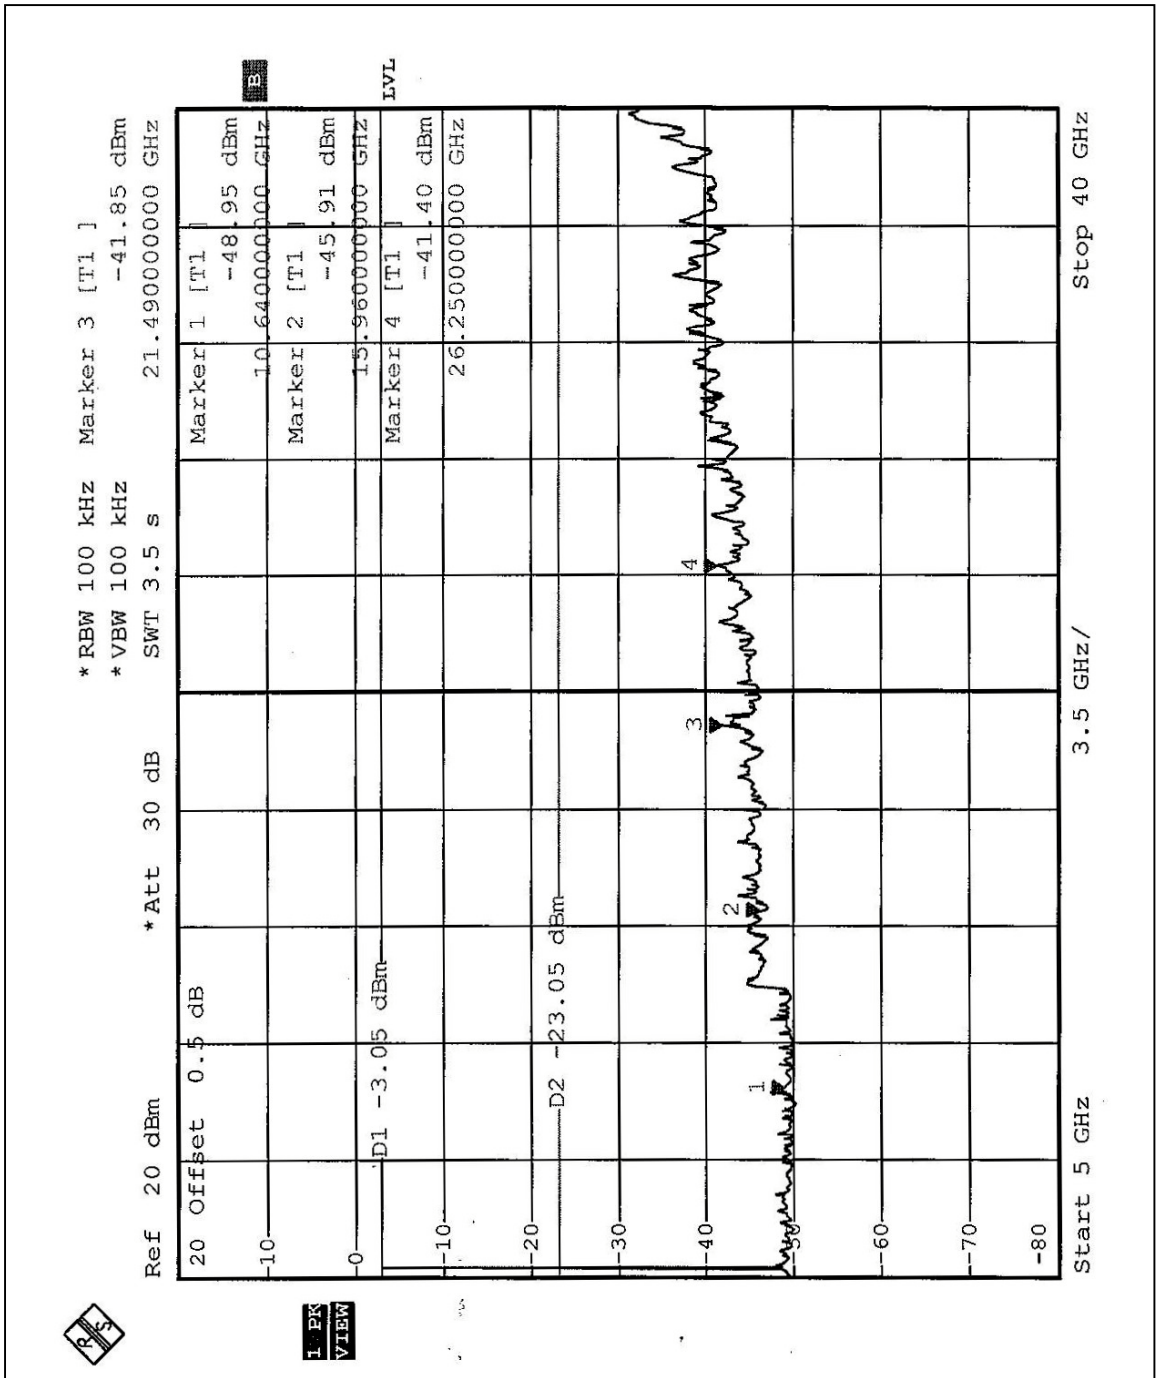

TEST RESULTS – For 802.11a, Normal mode (Antenna 2)

The spectrum plots are attached on the following 2 pages. It shows compliance with the requirement in part 15.247(C), 15.205 and 15.209.

TEST RESULTS – For 802.11a, Turbo

The spectrum plots are attached on the following 1 page. It shows compliance with the requirement in part 15.247(C),.15.205 and 15.209.

TEST RESULTS – For 802.11a, Normal mode (Antenna 3)

The spectrum plots are attached on the following 3 pages. It shows compliance with the requirement in part 15.247(C),.15.205 and 15.209.

TEST RESULTS – For 802.11a, Turbo

The spectrum plots are attached on the following 2 pages. It shows compliance with the requirement in part 15.247(C),.15.205 and 15.209.