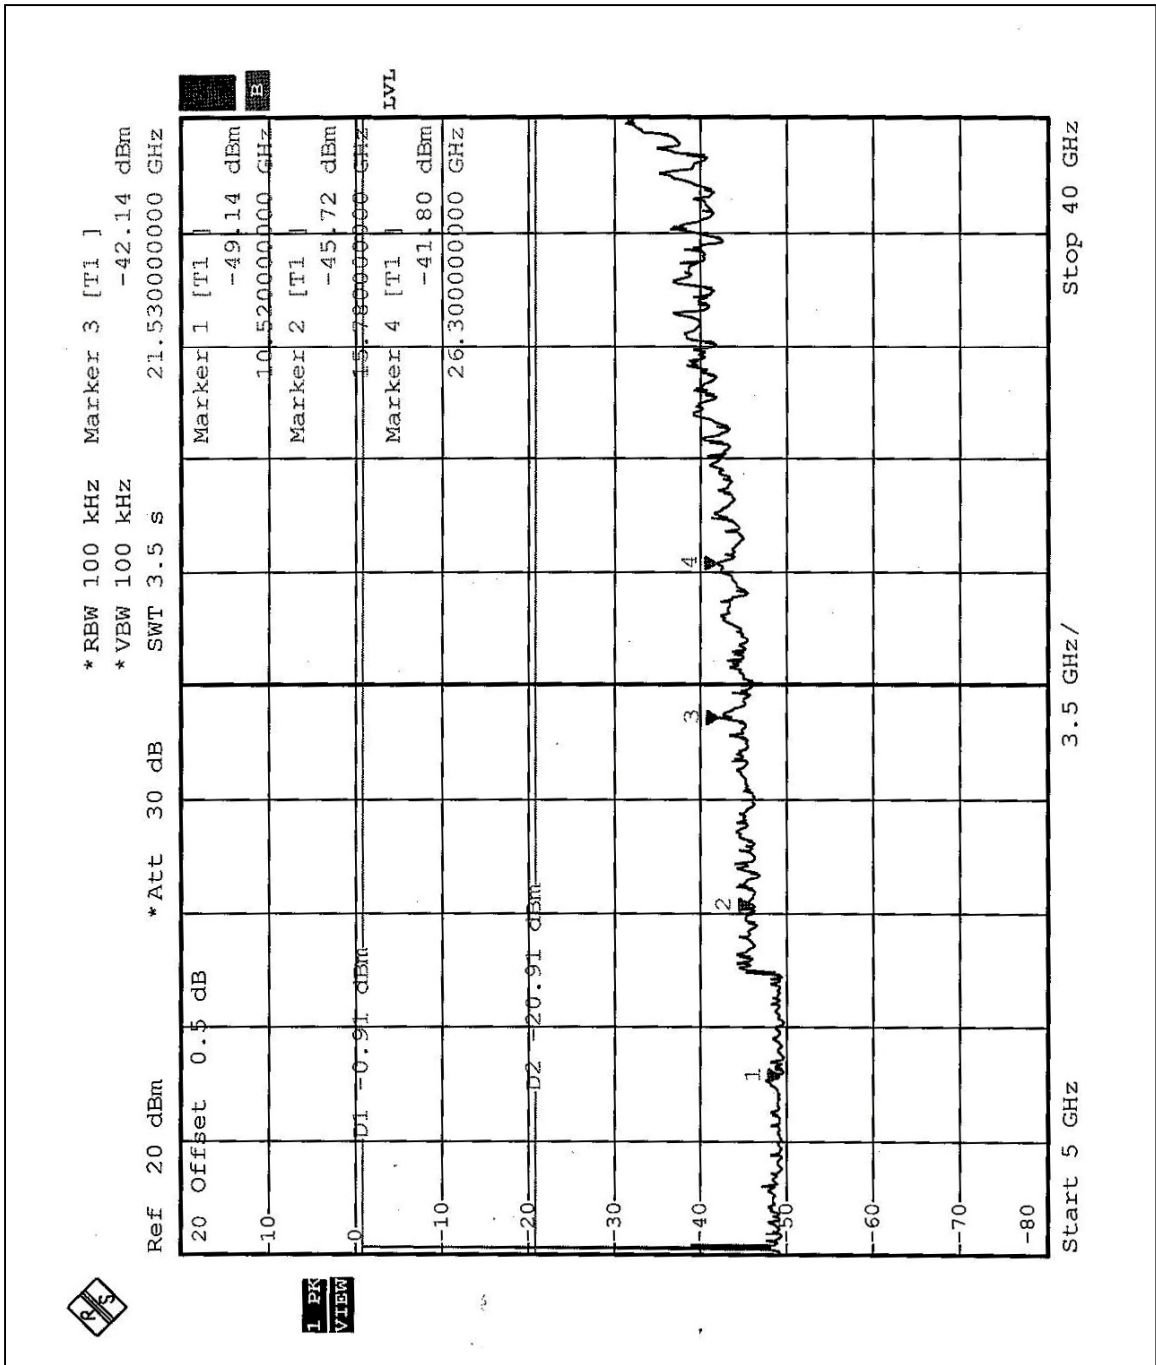

TEST RESULTS – For 802.11a, Normal mode (Antenna 2)

The spectrum plots are attached on the following 2 pages. It shows compliance with the requirement in part 15.247(C), 15.205 and 15.209.

TEST RESULTS – For 802.11a, Turbo

The spectrum plots are attached on the following 1 page. It shows compliance with the requirement in part 15.247(C),.15.205 and 15.209.

TEST RESULTS – For 802.11a, Normal mode (Antenna 3)

The spectrum plots are attached on the following 3 pages. It shows compliance with the requirement in part 15.247(C),.15.205 and 15.209.

TEST RESULTS – For 802.11a, Turbo

The spectrum plots are attached on the following 2 pages. It shows compliance with the requirement in part 15.247(C),.15.205 and 15.209.