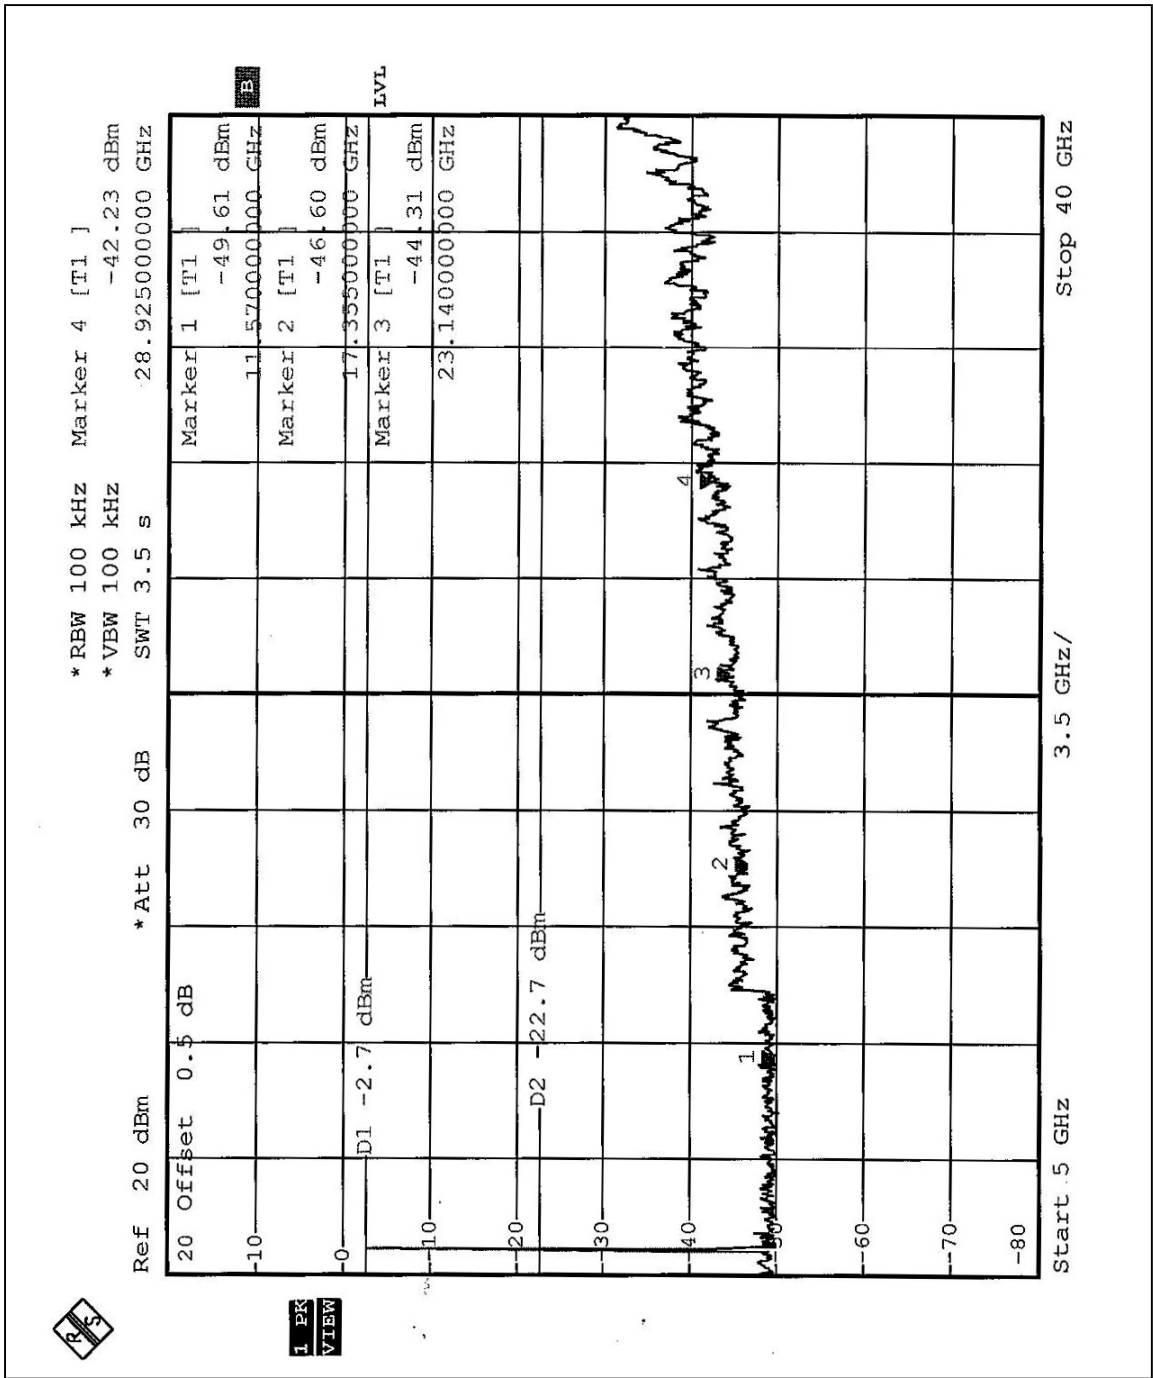

TEST RESULTS – For 802.11a, Normal mode (Antenna 2)

The spectrum plots are attached on the following 2 pages. It shows compliance with the requirement in part 15.247(C), 15.205 and 15.209.

TEST RESULTS – For 802.11a, Turbo

The spectrum plots are attached on the following 1 page. It shows compliance with the requirement in part 15.247(C),.15.205 and 15.209.

TEST RESULTS – For 802.11a, Normal mode (Antenna 3)

The spectrum plots are attached on the following 3 pages. It shows compliance with the requirement in part 15.247(C),.15.205 and 15.209.

TEST RESULTS – For 802.11a, Turbo

The spectrum plots are attached on the following 2 pages. It shows compliance with the requirement in part 15.247(C),.15.205 and 15.209.