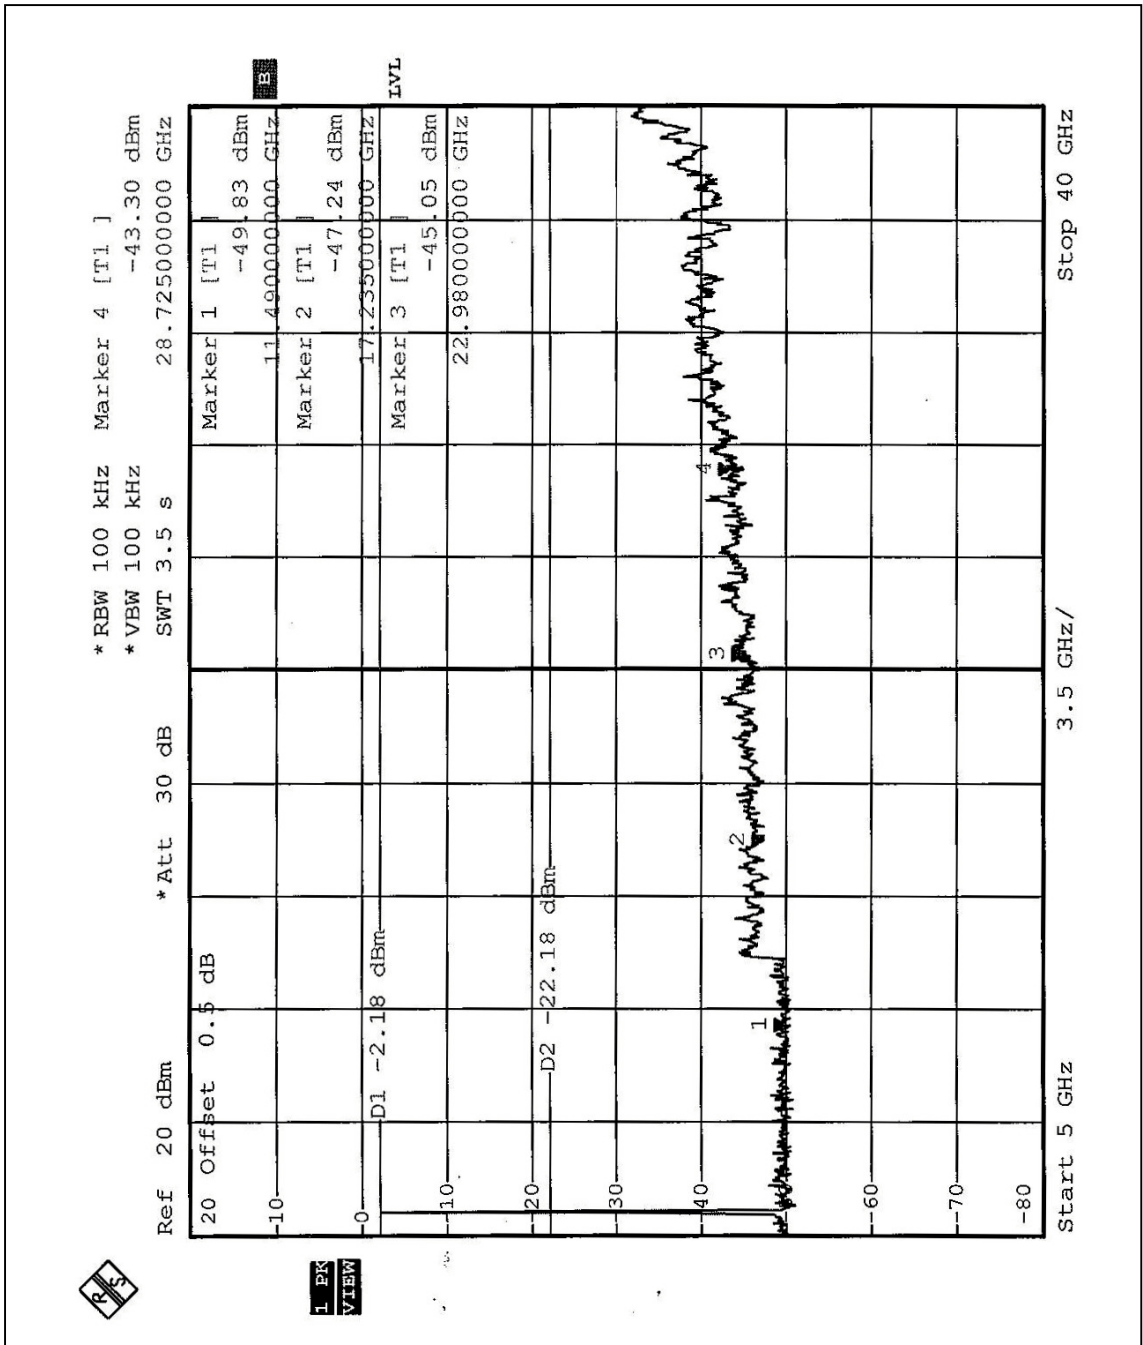

TEST RESULTS – For 802.11a, Normal mode (Antenna 2)

The spectrum plots are attached on the following 2 pages. It shows compliance with the requirement in part 15.247(C), 15.205 and 15.209.

TEST RESULTS – For 802.11a, Turbo

The spectrum plots are attached on the following 1 page. It shows compliance with the requirement in part 15.247(C),.15.205 and 15.209.

TEST RESULTS – For 802.11a, Normal mode (Antenna 3)

The spectrum plots are attached on the following 3 pages. It shows compliance with the requirement in part 15.247(C),.15.205 and 15.209.

TEST RESULTS – For 802.11a, Turbo

The spectrum plots are attached on the following 2 pages. It shows compliance with the requirement in part 15.247(C),.15.205 and 15.209.