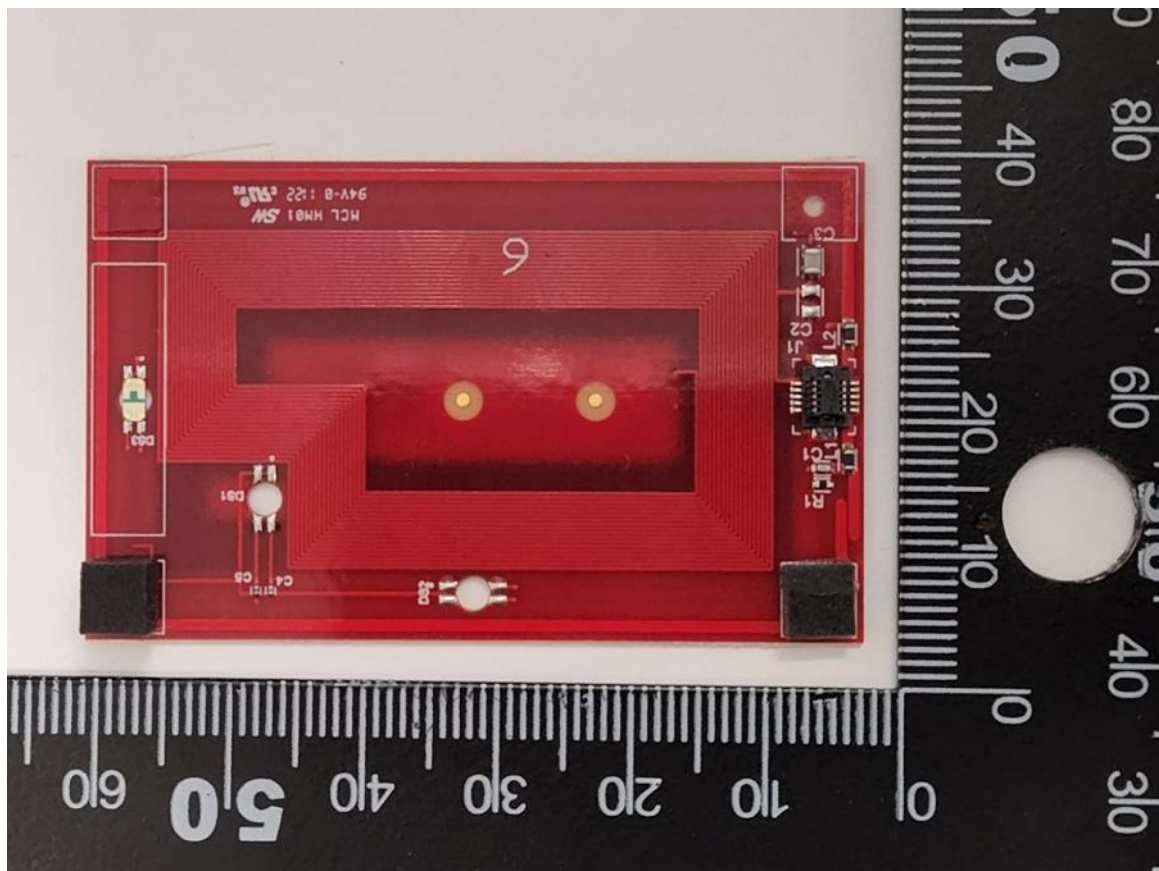

Antenna Photographs

Top side

Antenna information	
13.56 MHz Antenna:	Size: 58.5mm X 36.5mm; Turns: 3; Type: Loop

Antenna -Top Side

Antenna-Bottom Side

13.56 MHz Antenna

The two outer traces are the 13.56 MHz antenna. The inner traces are not used as an antenna for this product.