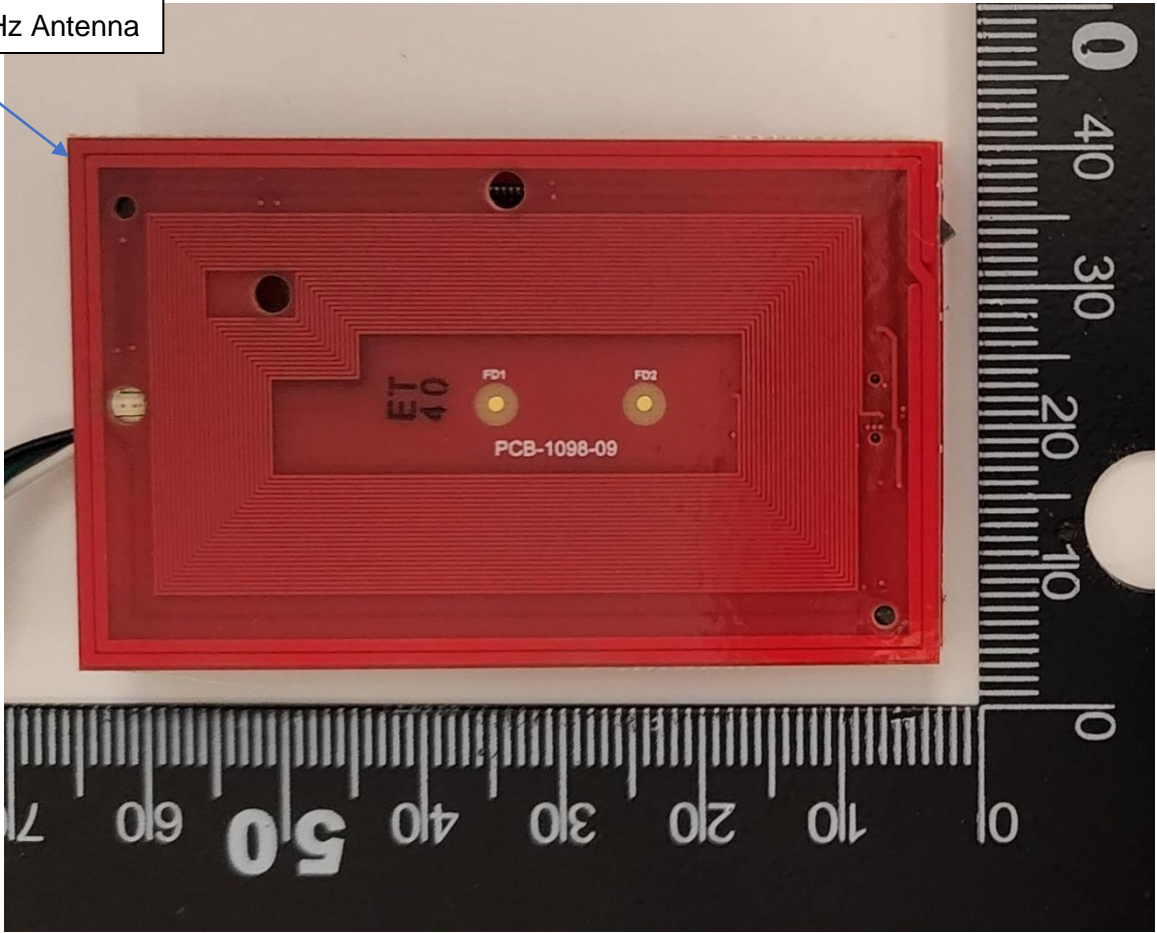

Antenna Photographs

Top side

Antenna information	
13.56 MHz Antenna:	Size: 58.5mm X 36.5mm; Turns: 3; Type: Loop

Antenna -Top Side

Antenna-Bottom Side

13.56 MHz Antenna

The two outer traces are the 13.56 MHz antenna. The inner traces are not used as an antenna for this product.