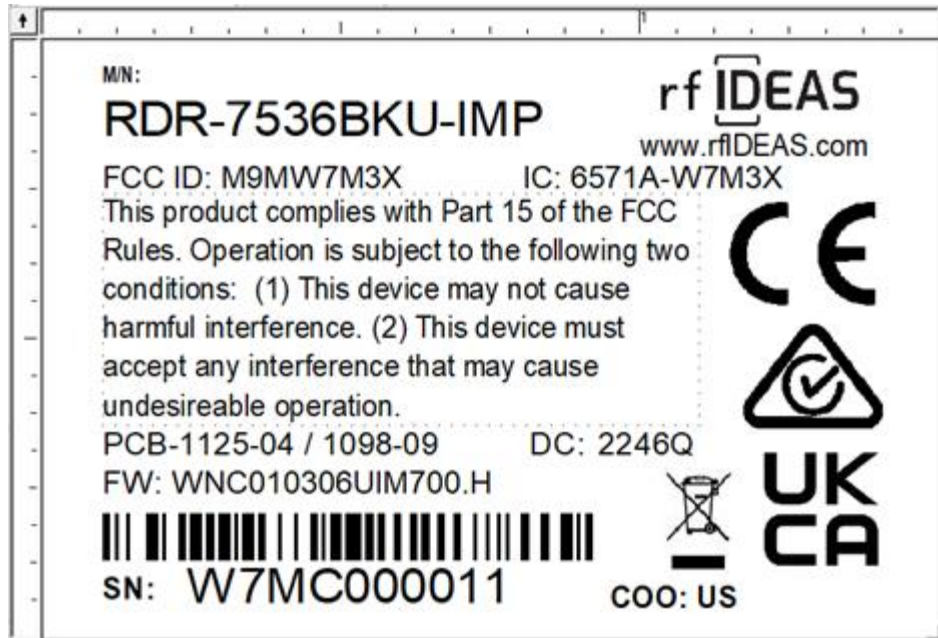

ID Label/Location

FCC ID: M9MW7M3X

IC: 6571A-W7M3X

Drawings of Labels:

Model: RDR-7M36BKU-IMP SN Label

Model: RDR-7M31BKU SN Label

Model: RDR-7536BKU SN Label

Model: RDR-7536BKU-IMP SN Label

Material of Serial Number Label

- Type: Zebra PN: 17154 PolyPro Label
- Color: White with black text
- Size of Label: 1.50 x 1.0"
- Adhesive to Permanent
- This label will be installed on the bottom of the EUT

Photograph showing placement of actual label on EUT.

* Picture is for illustration only

With model numbers as shown above.