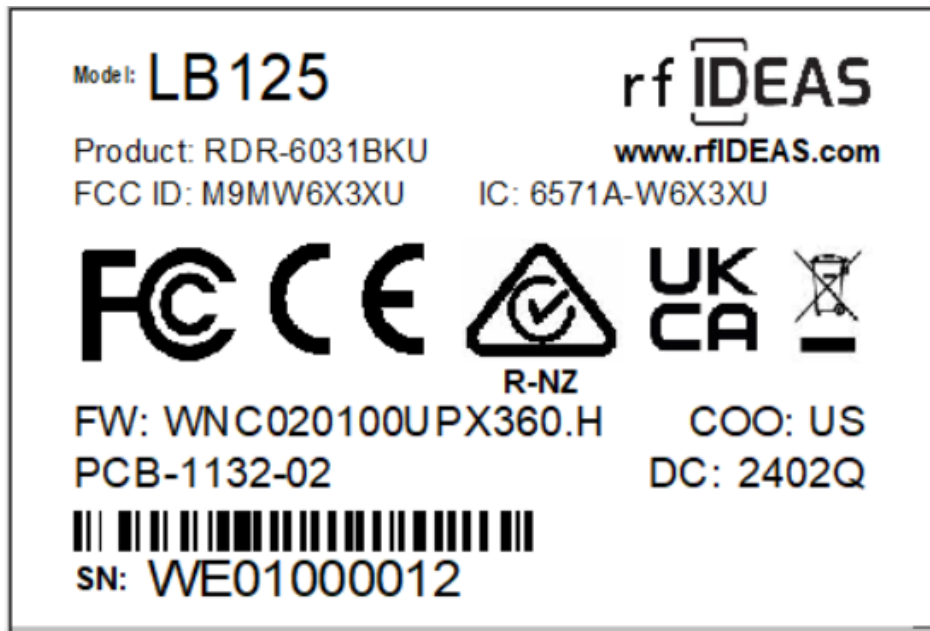

**ID Label/Location**

**FCC ID: M9MW6X3XU**

**IC: 6571A-W6X3XU**

Model: LB125 SN Label

Material of Serial Number Label

- Type: Identco TTL-301-730-6 Label
- Color: Silver label with black text
- Size of Label: 1.50 x 1.0"
- Adhesive to Permanent
- This label will be installed on the bottom of the EUT (see picture)

\* Picture is for illustration only