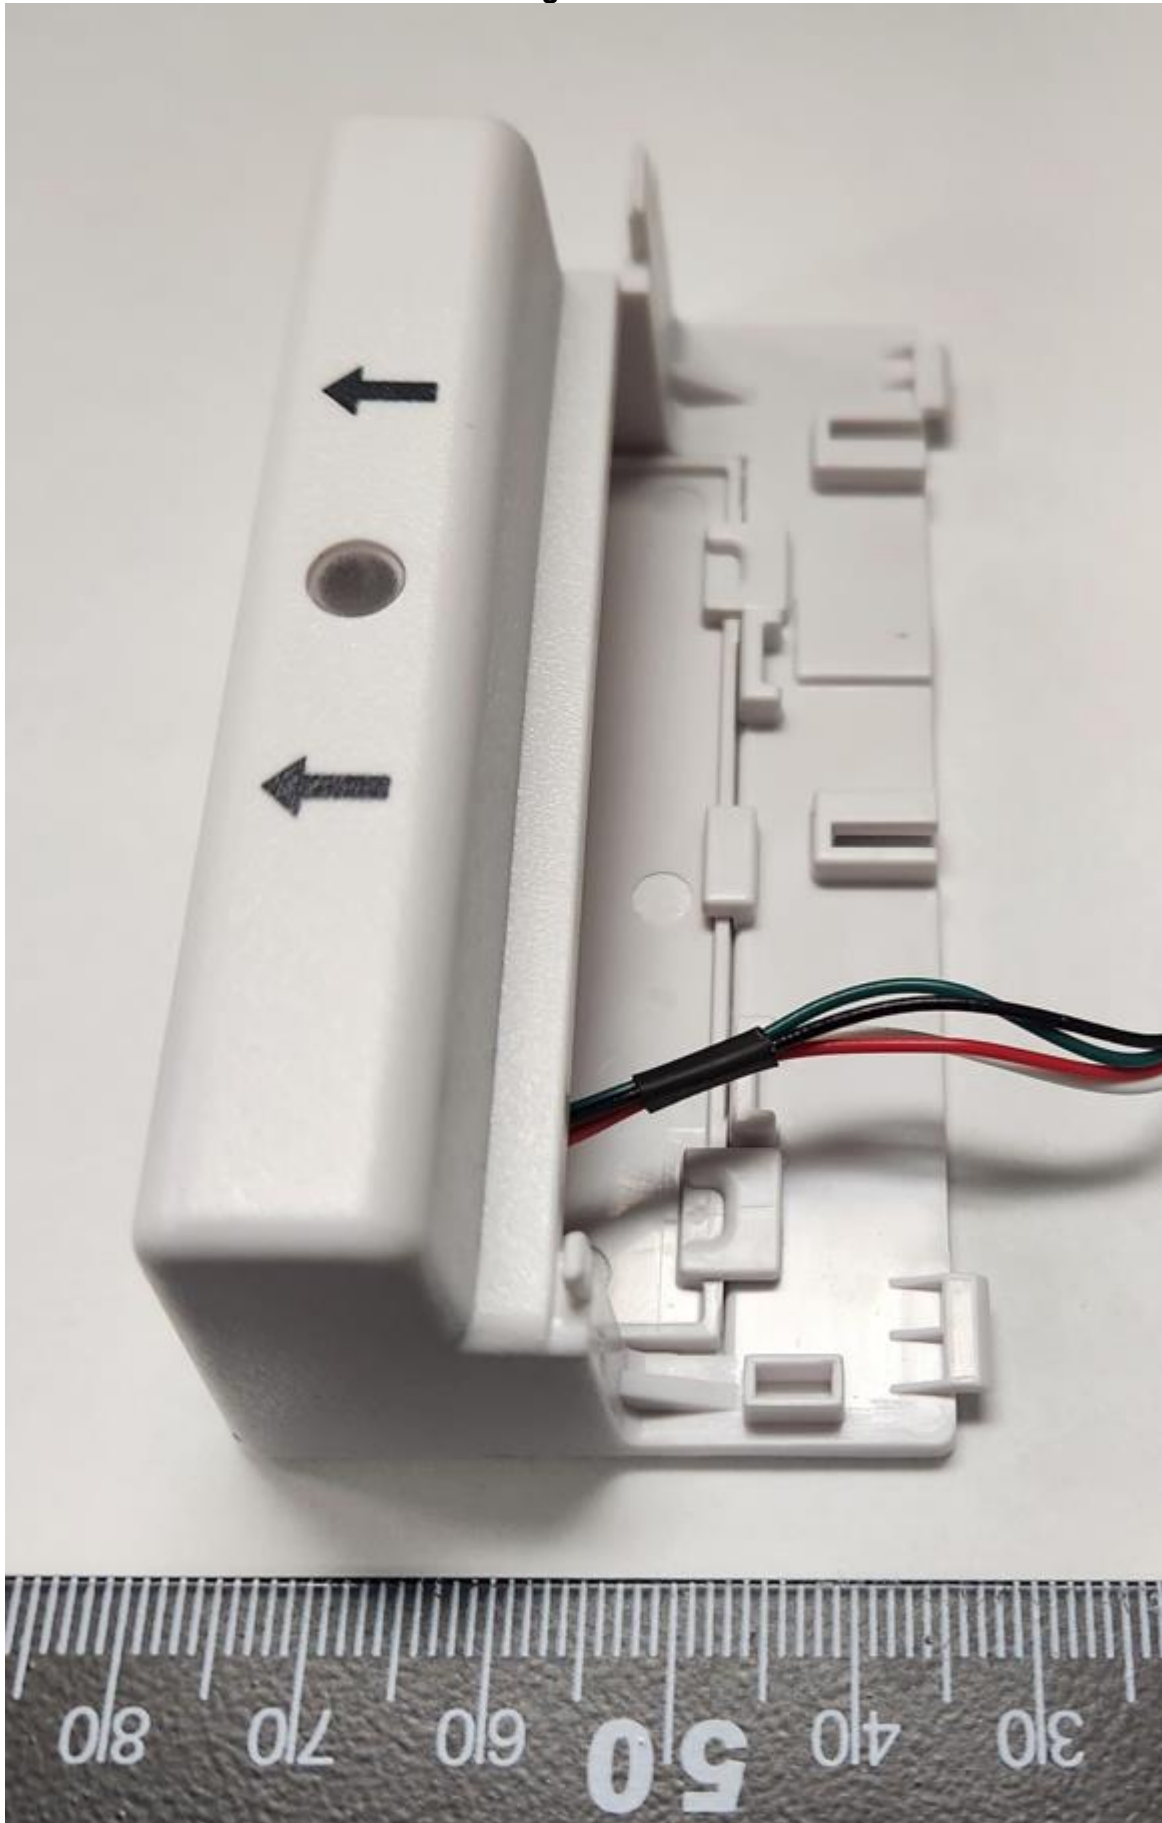

External EUT Photographs

Top Side

The plastic enclosure measures 3 1/2 inches long x 2 inches wide x 5/8 inches thick

Bottom Side

Front Side

Right Side

Left Side

Rear Side