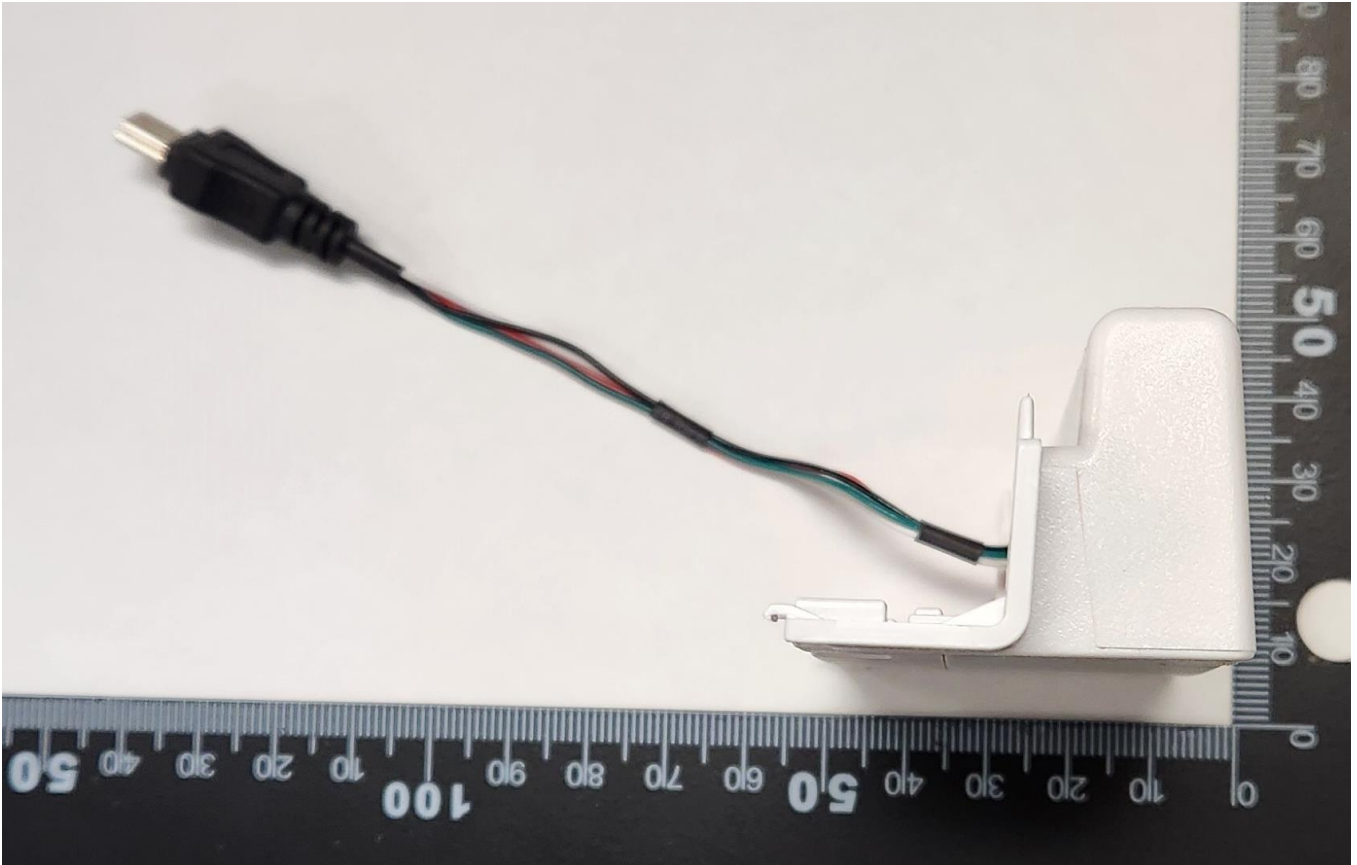

External EUT Photographs

Top Side

The plastic enclosure measures 3 1/2 inches long x 2 inches wide x 5/8 inches thick

Bottom Side

Front Side

Right Side

Left Side

Rear Side