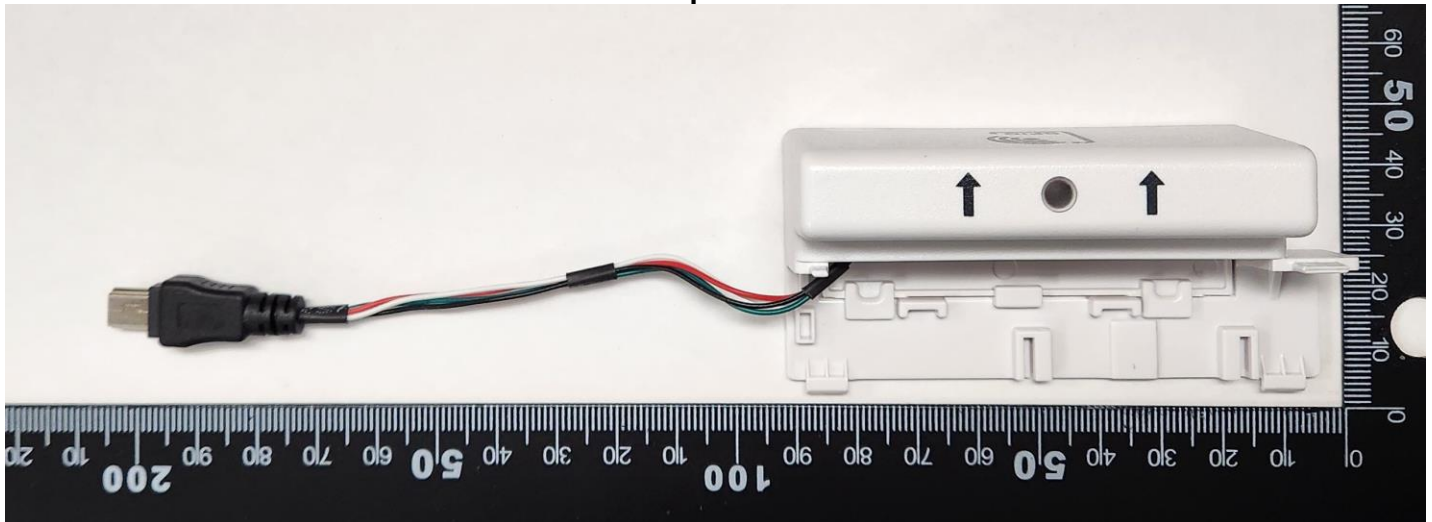

External EUT Photographs

Top Side

The plastic enclosure measures 3 1/2 inches long x 2 inches wide x 5/8 inches thick

Bottom Side

Front Side

Right Side

Left Side

Rear Side