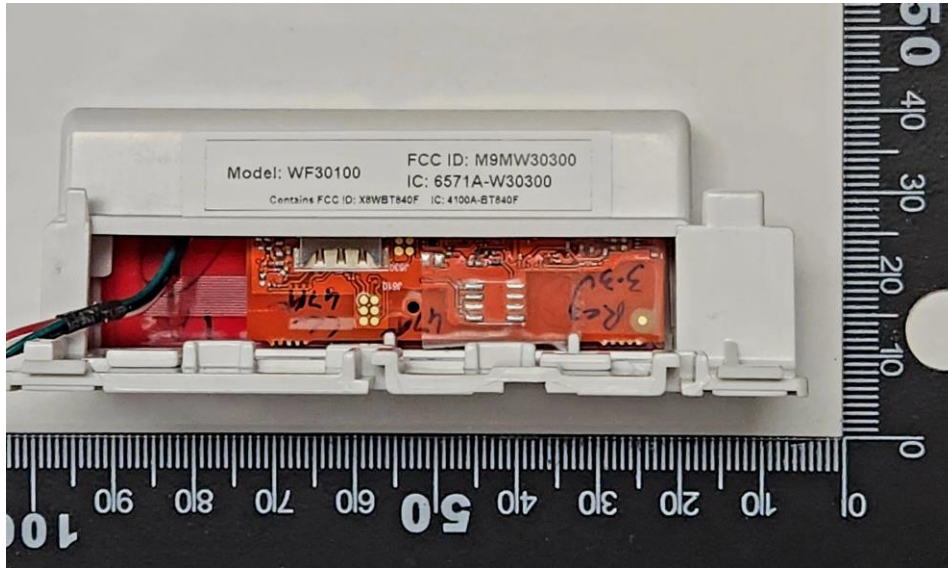

ID Label/Location

FCC ID: M9MW30300

IC: 6571A-W30300

Model: WF30100 Name Plate / SN Label

Material of Serial Number Label

- Type: Zebra Zebra PN: 18930
- Color: White with black text
- Size of label: 0.5" X 2.0"

- Type: Identco TTL-302-730-6 Label
- Color: Silver label with black text
- Size of Label: 2.0 x 1.0"
- Adhesive to Permanent

- These labels will be installed as shown in the following photos.

Location of Labels