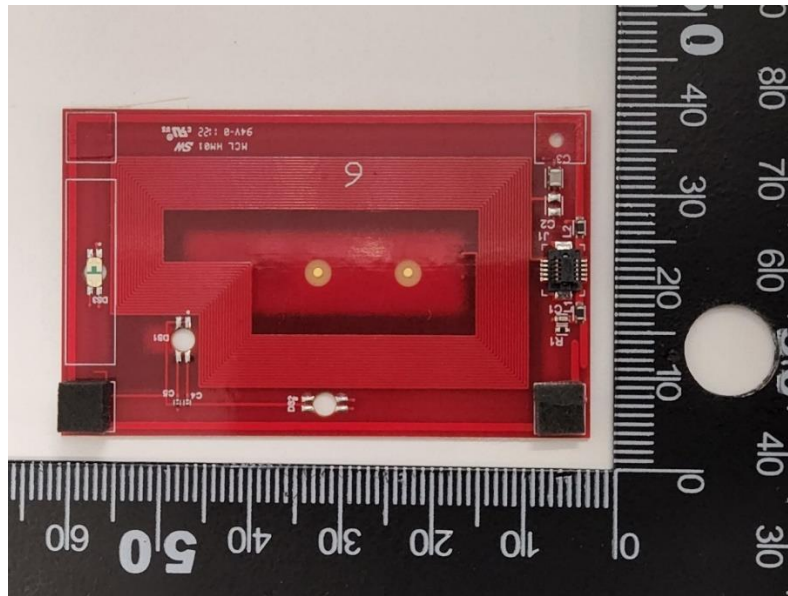

Antenna Description

Antenna information	
125 kHz antenna:	Size: 48.0mm X 26.0 mm; Turns: 93; Type: Loop
13.56 MHz Antenna:	Size: 58.5mm X 36.5mm; Turns: 3; Type: Loop

Internal Antenna Photographs

Model Numbers:

RDR-80031BK2, RDR-80031BK5, RDR-80031BK6, RDR-80031BK7, RDR-80031BK8, RDR-80031BK9
RDR-80531BK2, RDR-80531BK5, RDR-80531BK6, RDR-80531BK7, RDR-80531BK8, RDR-80531BK9
will have same antennas

Antenna -Bottom Side