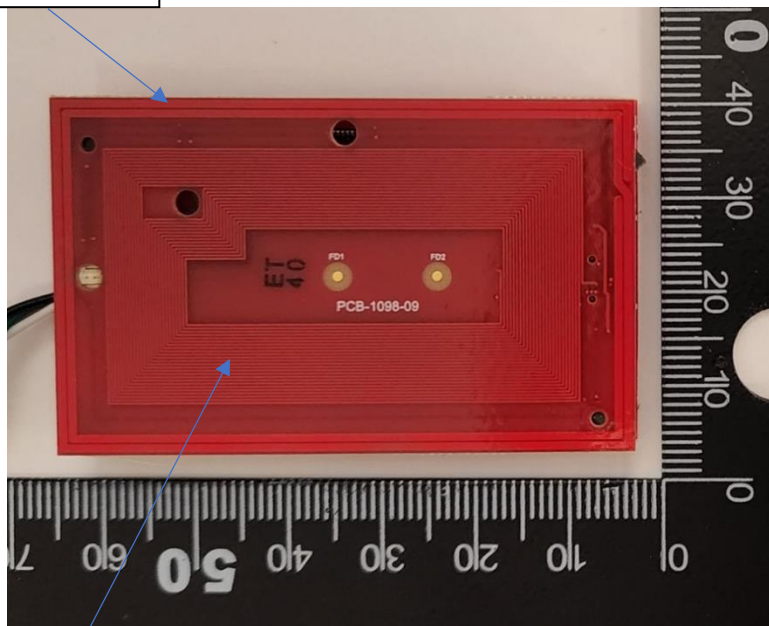

Antenna - Top Side

13.56 MHz Antenna