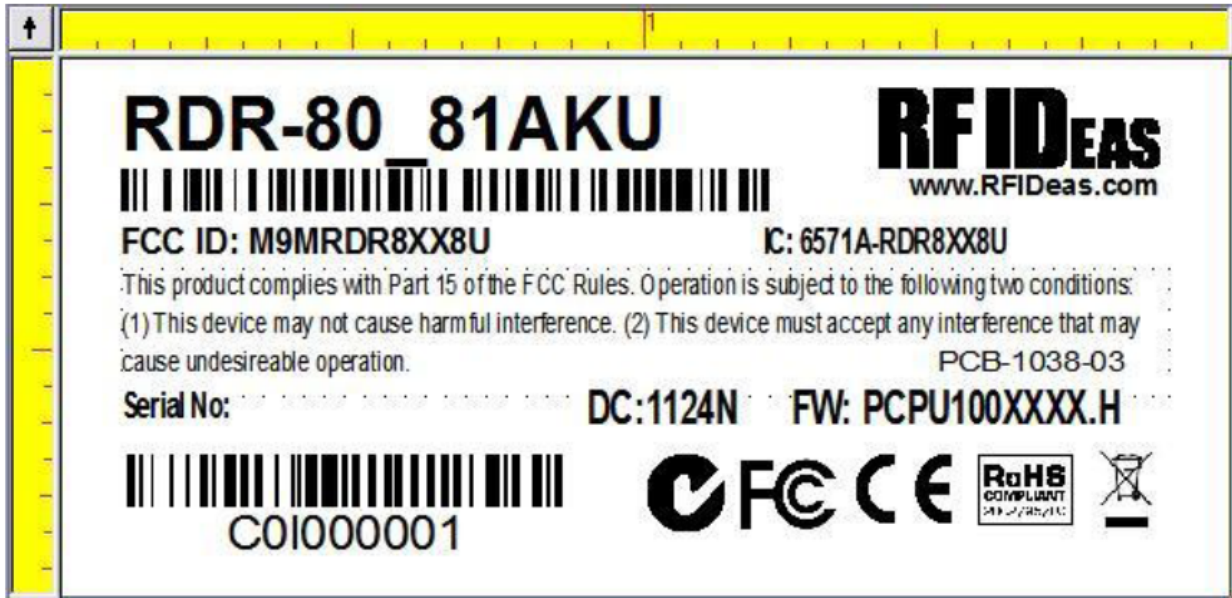

ID Label/Location

Drawing of label

Photo showing Label location

Type: Zebra/Identco CTTL302-730-2 Silver Label

Color: Silver with black text

Size of Label: 1.00 x 2.0"

Adhesive to Permanent

This label will be installed on the bottom of the EUT