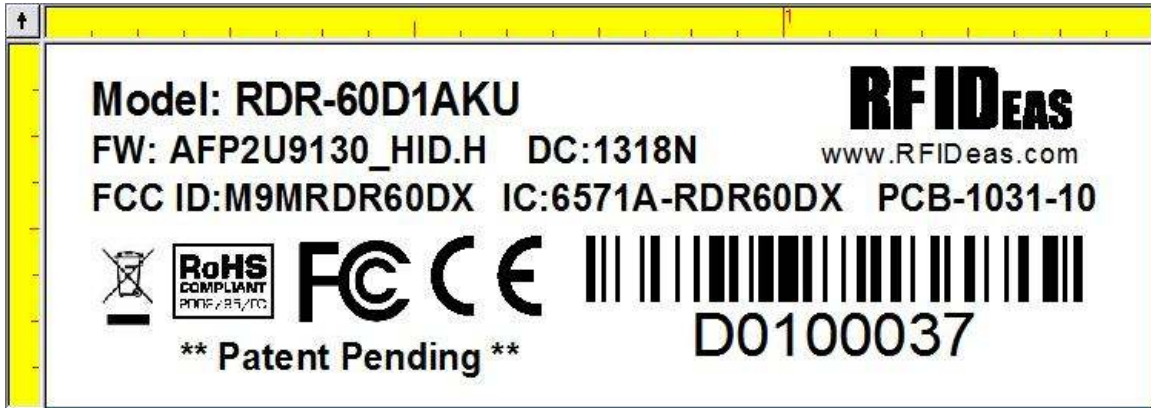

**ID Label/Location**

**FCC ID: M9MRDR60DX**

**IC: 6571A-RDR60DX**

RDR-60D1AKU ID Label

Type: Zebra PolyPro Label P/N: 18930 (White Label)

Color: White with black text

Size of Label: 1.50 x 0.5"

Adhesive to Permanent

The serial number label will be installed on the bottom of the EUT

e.g. RDR-60D1AKU