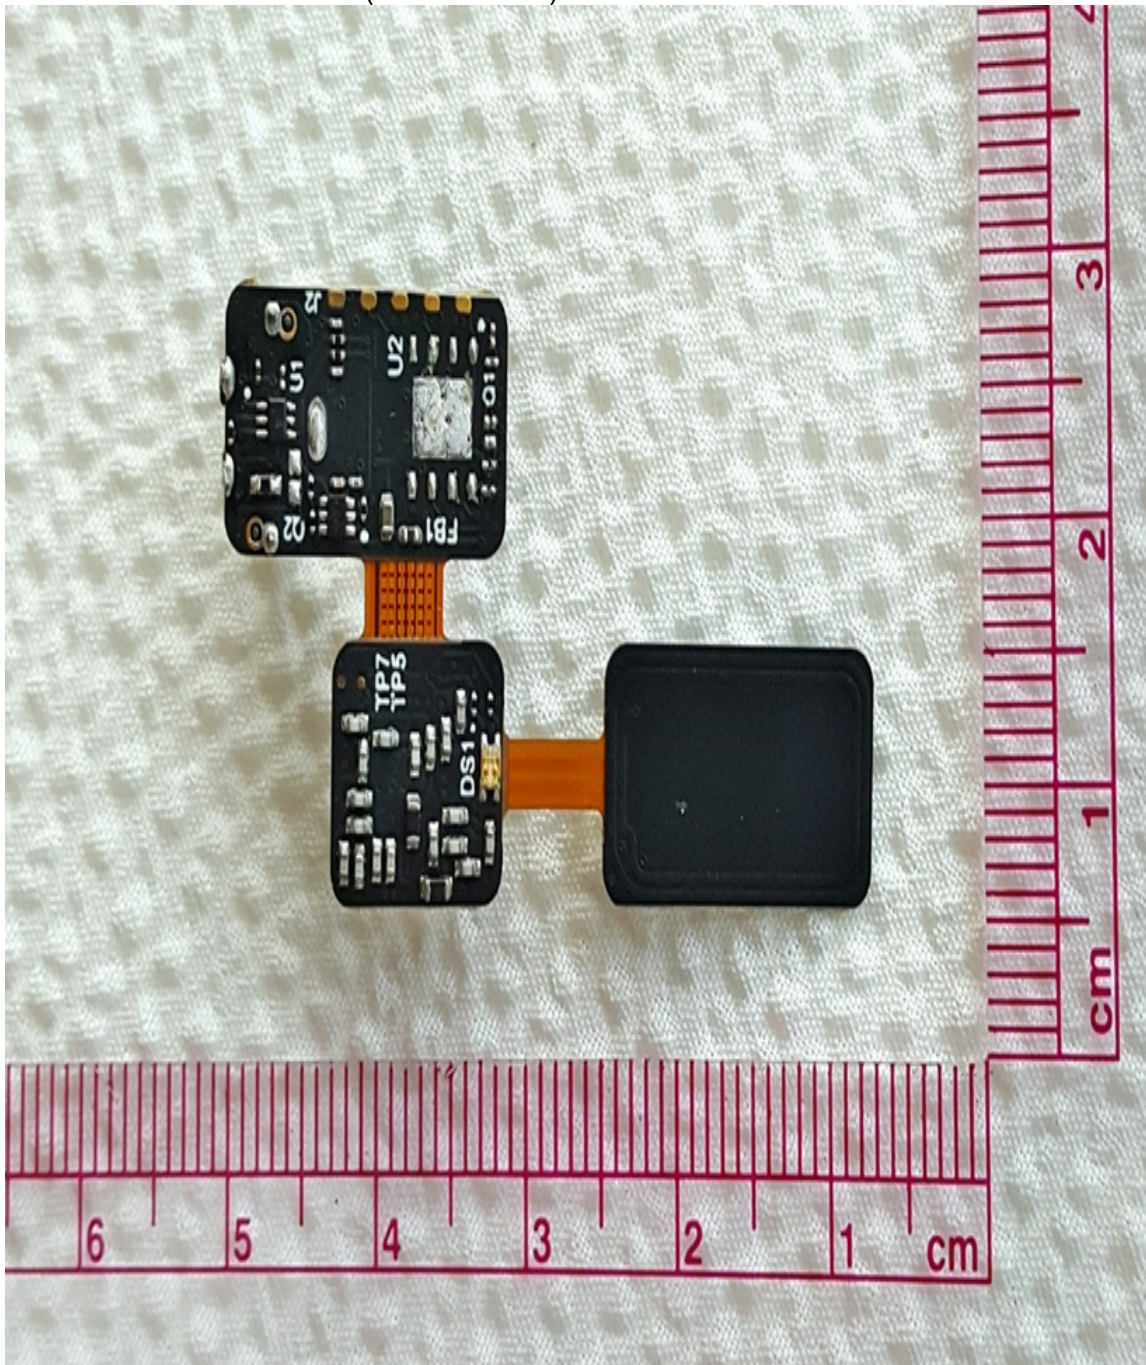

Internal EUT Photographs

(Top Sides)

This is the top side for all models: RDR-70U1AKU, RDR-70U2AKU, RDR-75U1AKU, RDR-75U2AKU, & RDR-75U2AKU-IMP

(Bottom Sides) RDR-70Ux series

This is the bottom side for models: RDR-70U1AKU & RDR-70U2AKU

This is a close up of bottom side for models: RDR-70U1AKU & RDR-70U2AKU

This is the bottom side for models: RDR-75U1AKU, RDR-75U2AKU, & RDR-75U2AKU-IMP