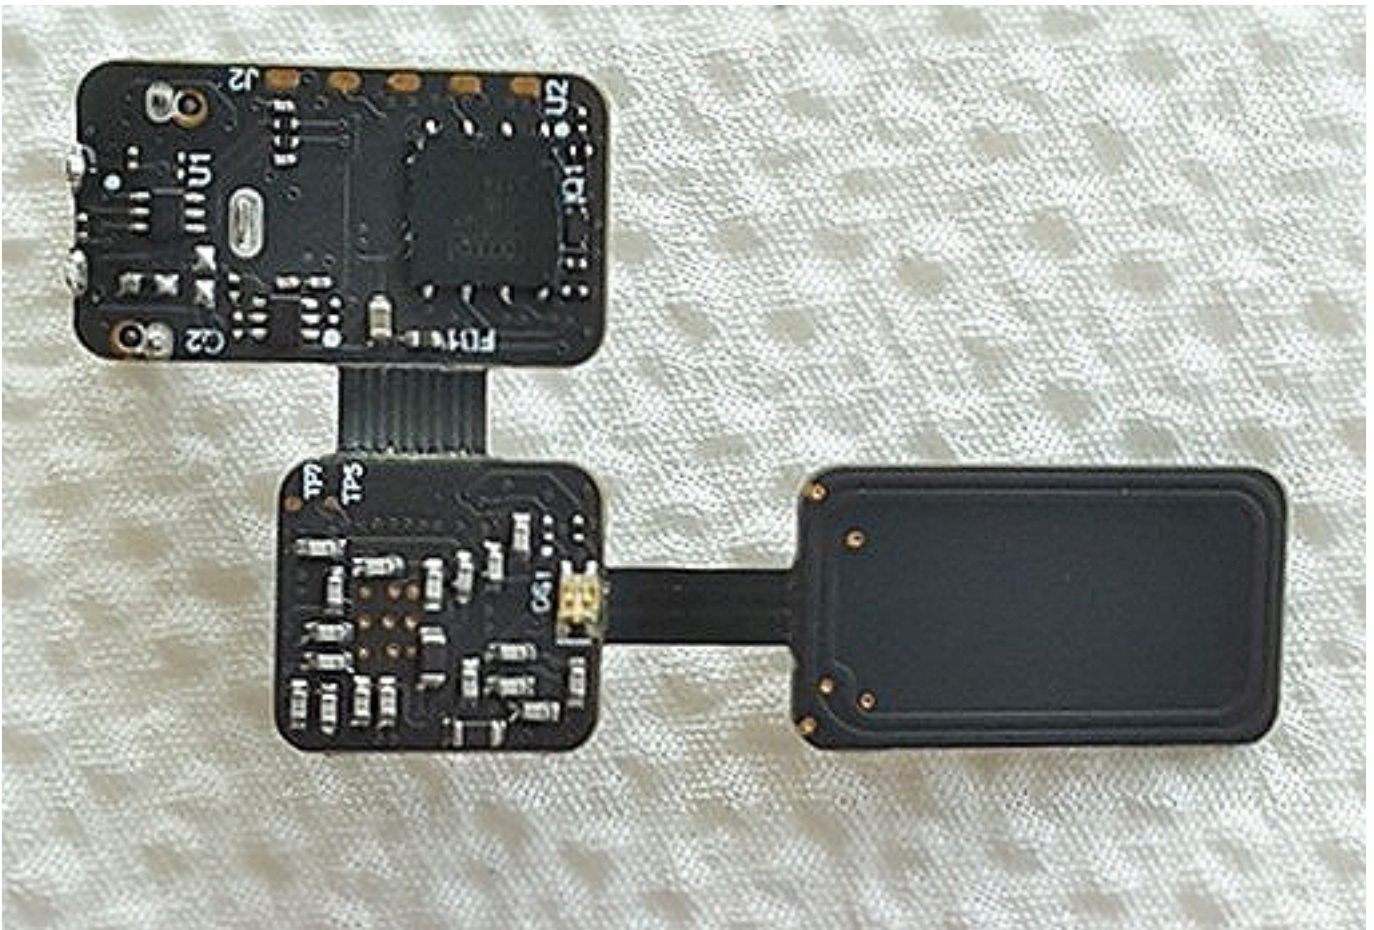

Internal EUT Photographs

(Top Sides)

This is the top side for all models: RDR-70U1AKU, RDR-70U2AKU, RDR-75U1AKU, RDR-75U2AKU, & RDR-75U2AKU-IMP

(Bottom Sides) RDR-70Ux series

This is the bottom side for models: RDR-70U1AKU & RDR-70U2AKU

This is a close up of bottom side for models: RDR-70U1AKU & RDR-70U2AKU

This is the bottom side for models: RDR-75U1AKU, RDR-75U2AKU, & RDR-75U2AKU-IMP