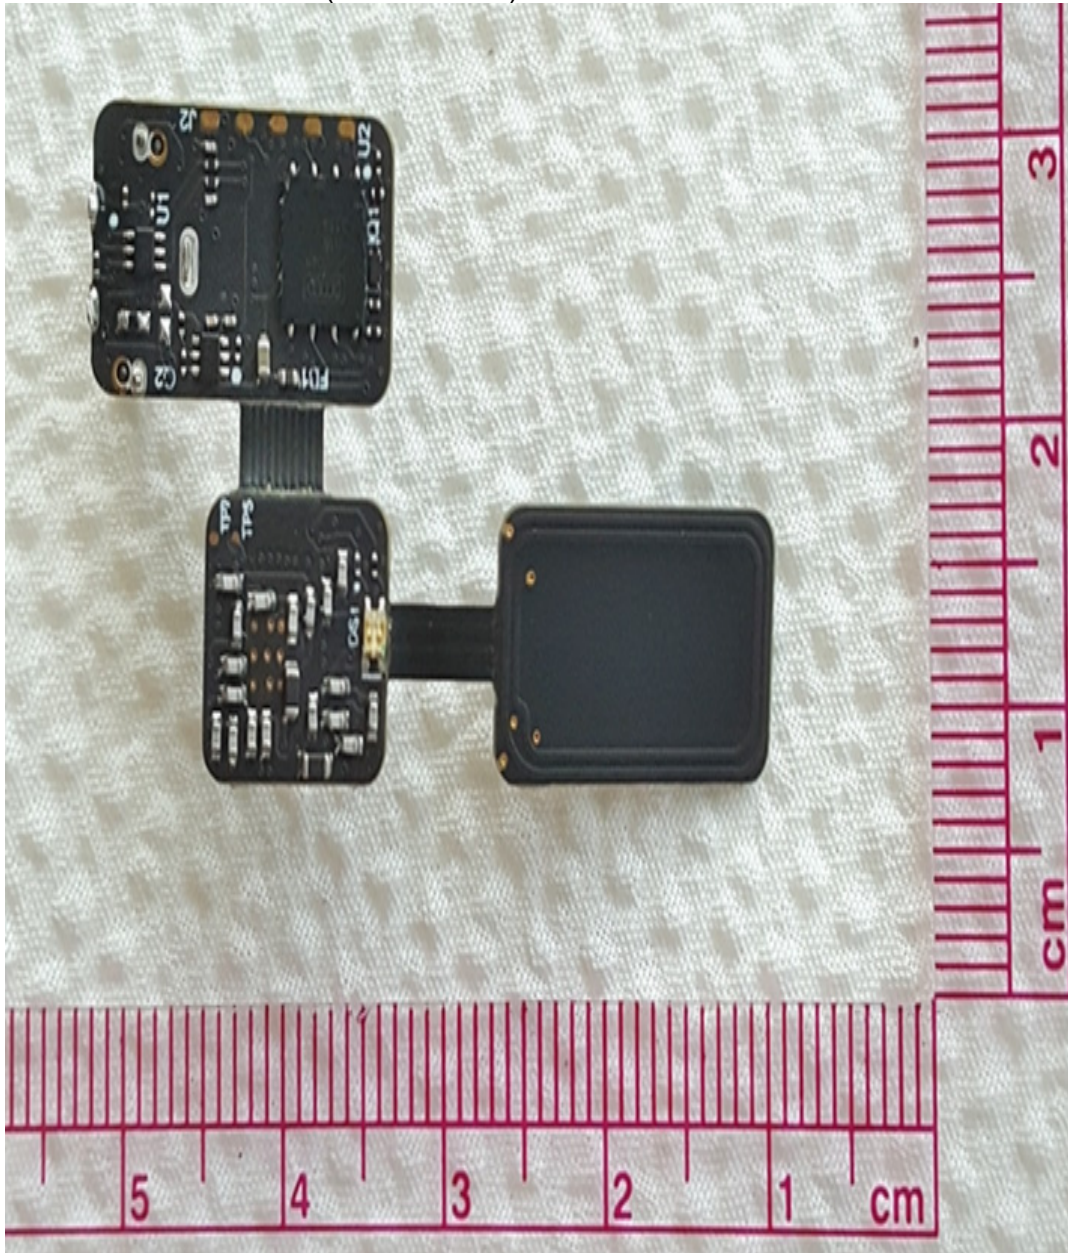

Internal EUT Photographs

(Top Sides)

This is the top side for all models: RDR-70U1AKU, RDR-70U2AKU, RDR-75U1AKU, RDR-75U2AKU, & RDR-75U2AKU-IMP

(Bottom Sides) RDR-70Ux series

This is the bottom side for models: RDR-70U1AKU & RDR-70U2AKU

This is a close up of bottom side for models: RDR-70U1AKU & RDR-70U2AKU

This is the bottom side for models: RDR-75U1AKU, RDR-75U2AKU, & RDR-75U2AKU-IMP