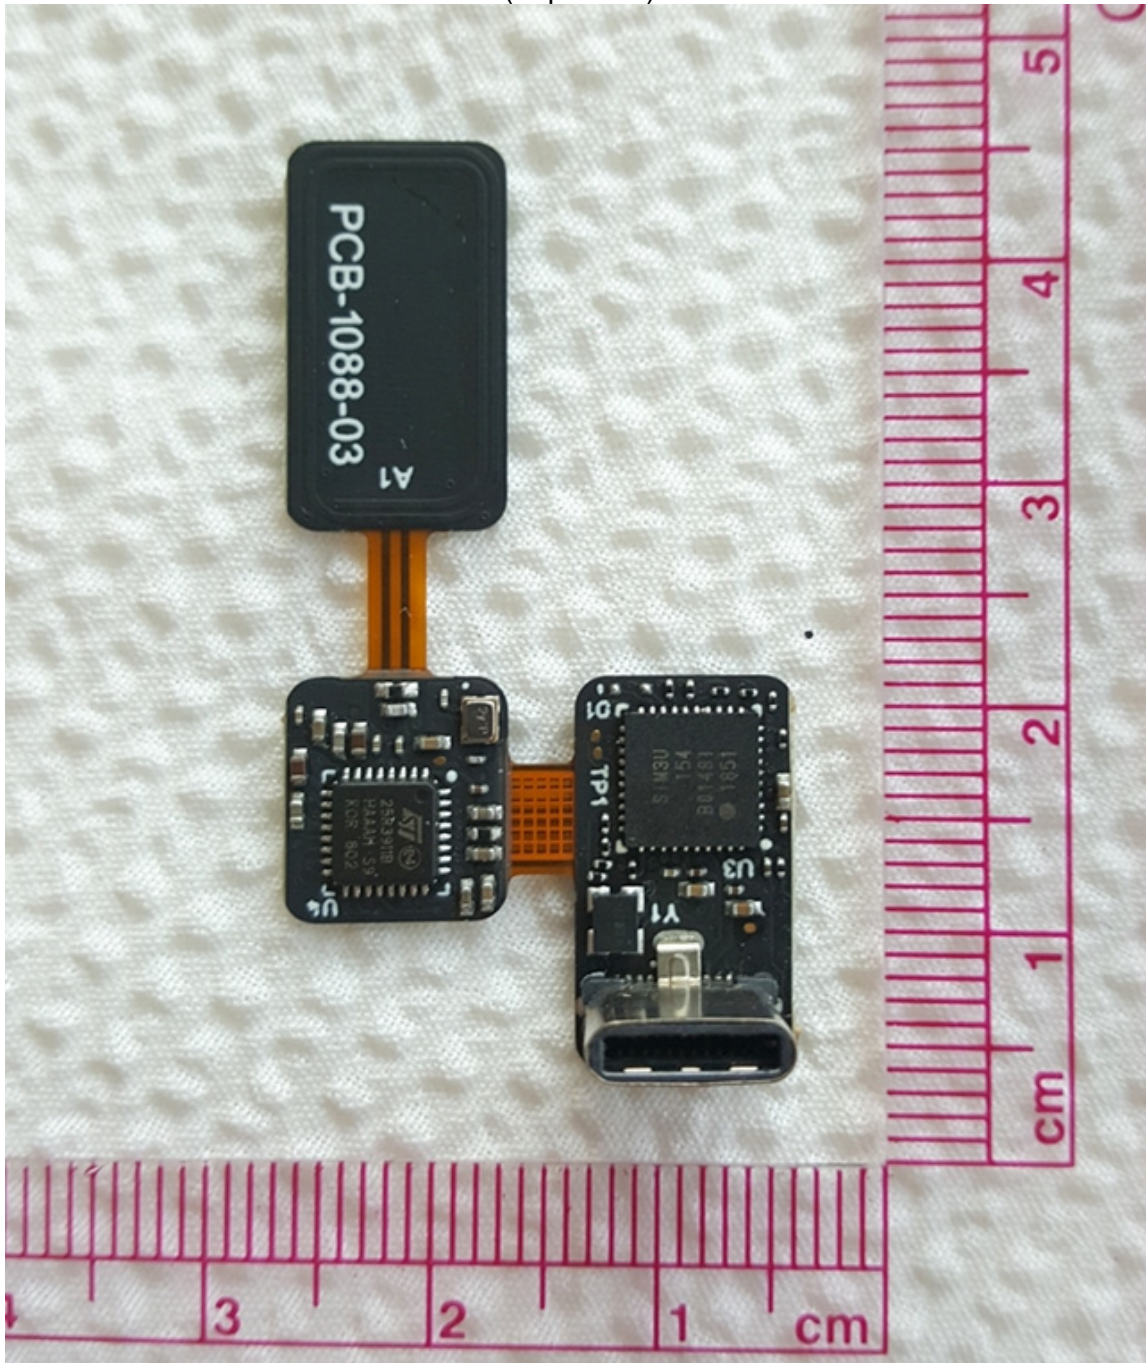

Internal EUT Photographs

(Top Sides)

This is the top side for all models: RDR-70U1AKU, RDR-70U2AKU, RDR-75U1AKU, RDR-75U2AKU, & RDR-75U2AKU-IMP

(Bottom Sides) RDR-70Ux series

This is the bottom side for models: RDR-70U1AKU & RDR-70U2AKU

This is a close up of bottom side for models: RDR-70U1AKU & RDR-70U2AKU

This is the bottom side for models: RDR-75U1AKU, RDR-75U2AKU, & RDR-75U2AKU-IMP