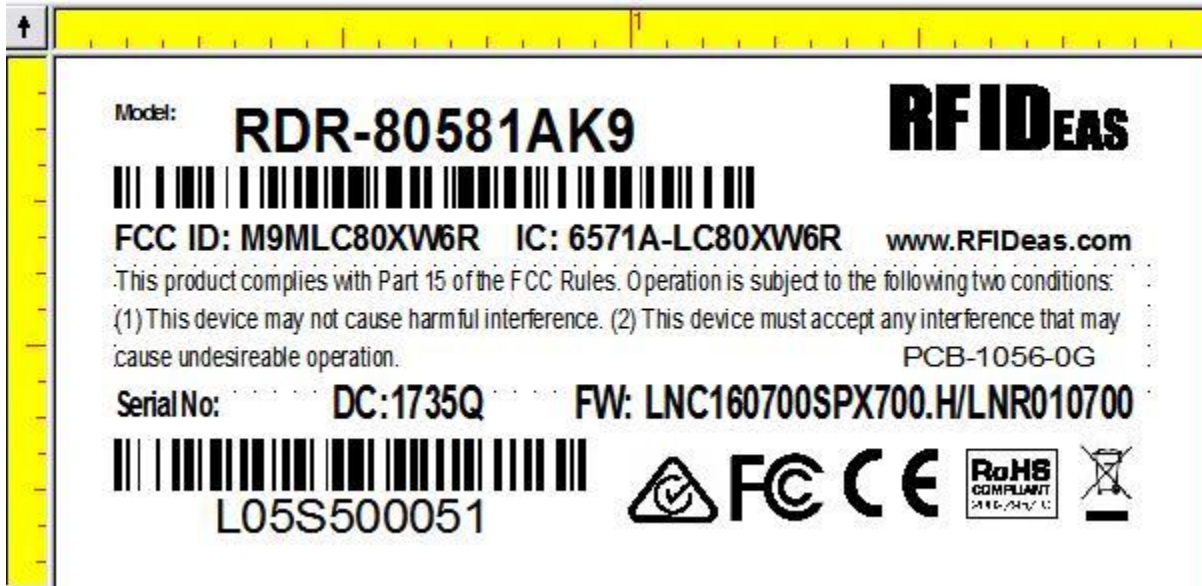

ID Label/Location

FCC ID: M9MLC80XW6R

IC: 6571A-LC80XW6R

Model: RDR-80081AK9 ID Label

Model: RDR-80081AK6 ID Label

Model: RDR-80581AK9 ID Label

Model: RDR-80581AK6 ID Label

Material of Serial Number Label

- Type: Zebra/Identco CTTL302-730-2 Silver Label
- Color: Silver with black text
- Size of Label: 1.00 x 2.0"
- Adhesive to Permanent
- This Serial Number label will be installed on the bottom of the EUT (see picture below)