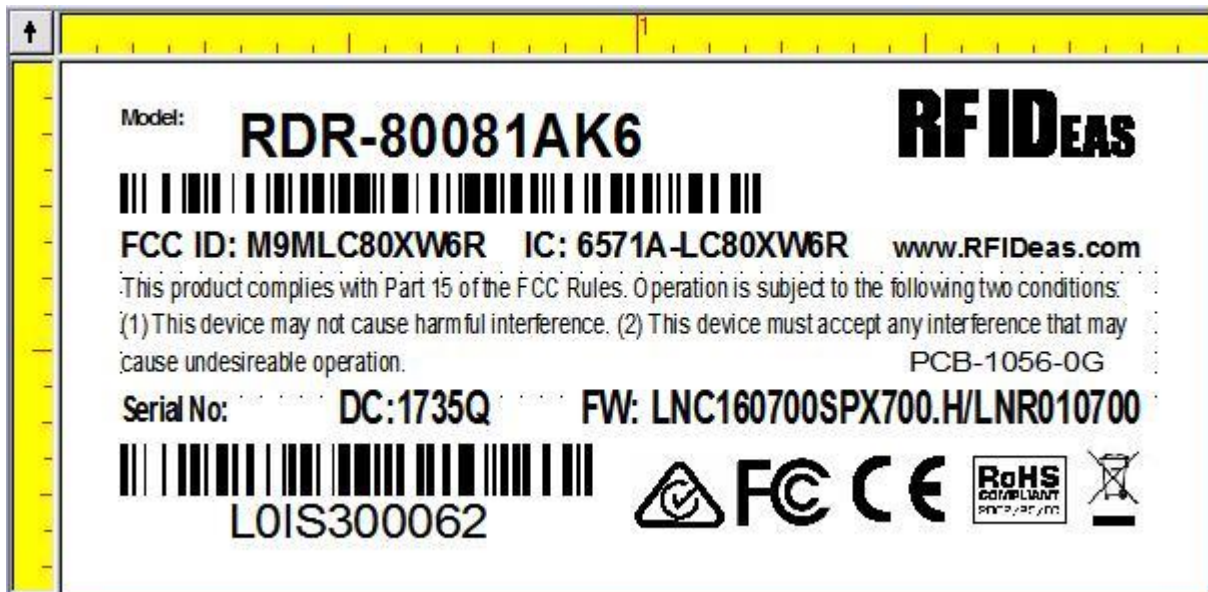

ID Label/Location

FCC ID: M9MLC80XW6R

IC: 6571A-LC80XW6R

Model: RDR-80081AK9 ID Label

Model: RDR-80081AK6 ID Label

Model: RDR-80581AK9 ID Label

Model: RDR-80581AK6 ID Label

Material of Serial Number Label

- Type: Zebra/Identco CTTL302-730-2 Silver Label
- Color: Silver with black text
- Size of Label: 1.00 x 2.0"
- Adhesive to Permanent
- This Serial Number label will be installed on the bottom of the EUT (see picture below)