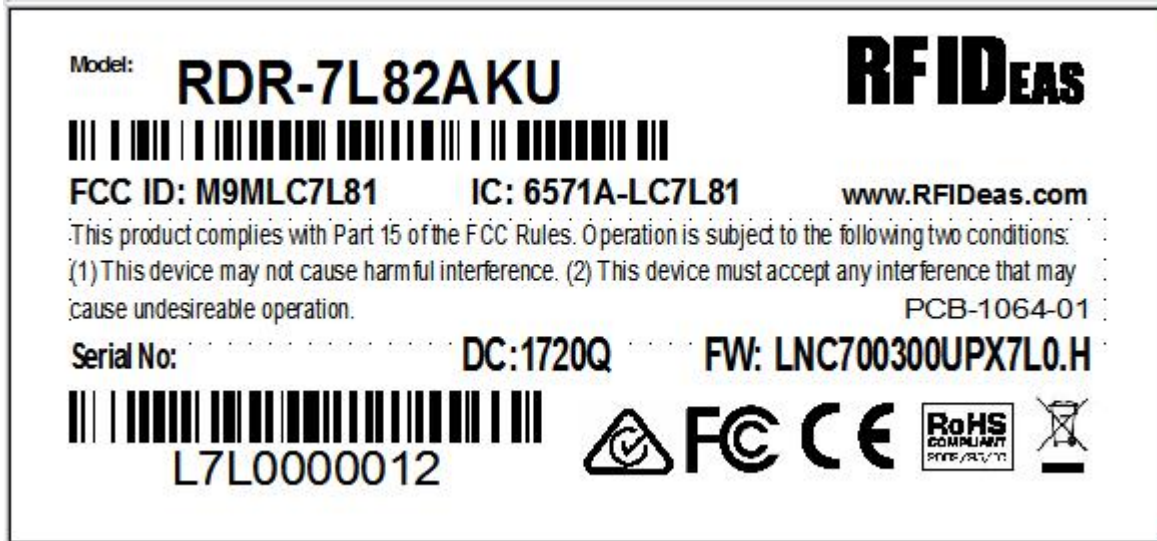

## ID Label/Location

**FCC ID: M9MLC7L81**

**IC: 6571A-LC7L81**

Model: RDR-7L82AKU ID Label

### Material of Serial Number Label

- Type: Zebra/Identco CTTL302-730-2 Silver Label
- Color: Silver with black text
- Size of Label: 1.00 x 2.0"
- Adhesive to Permanent
- This label will be installed on the bottom of the EUT (see picture below)