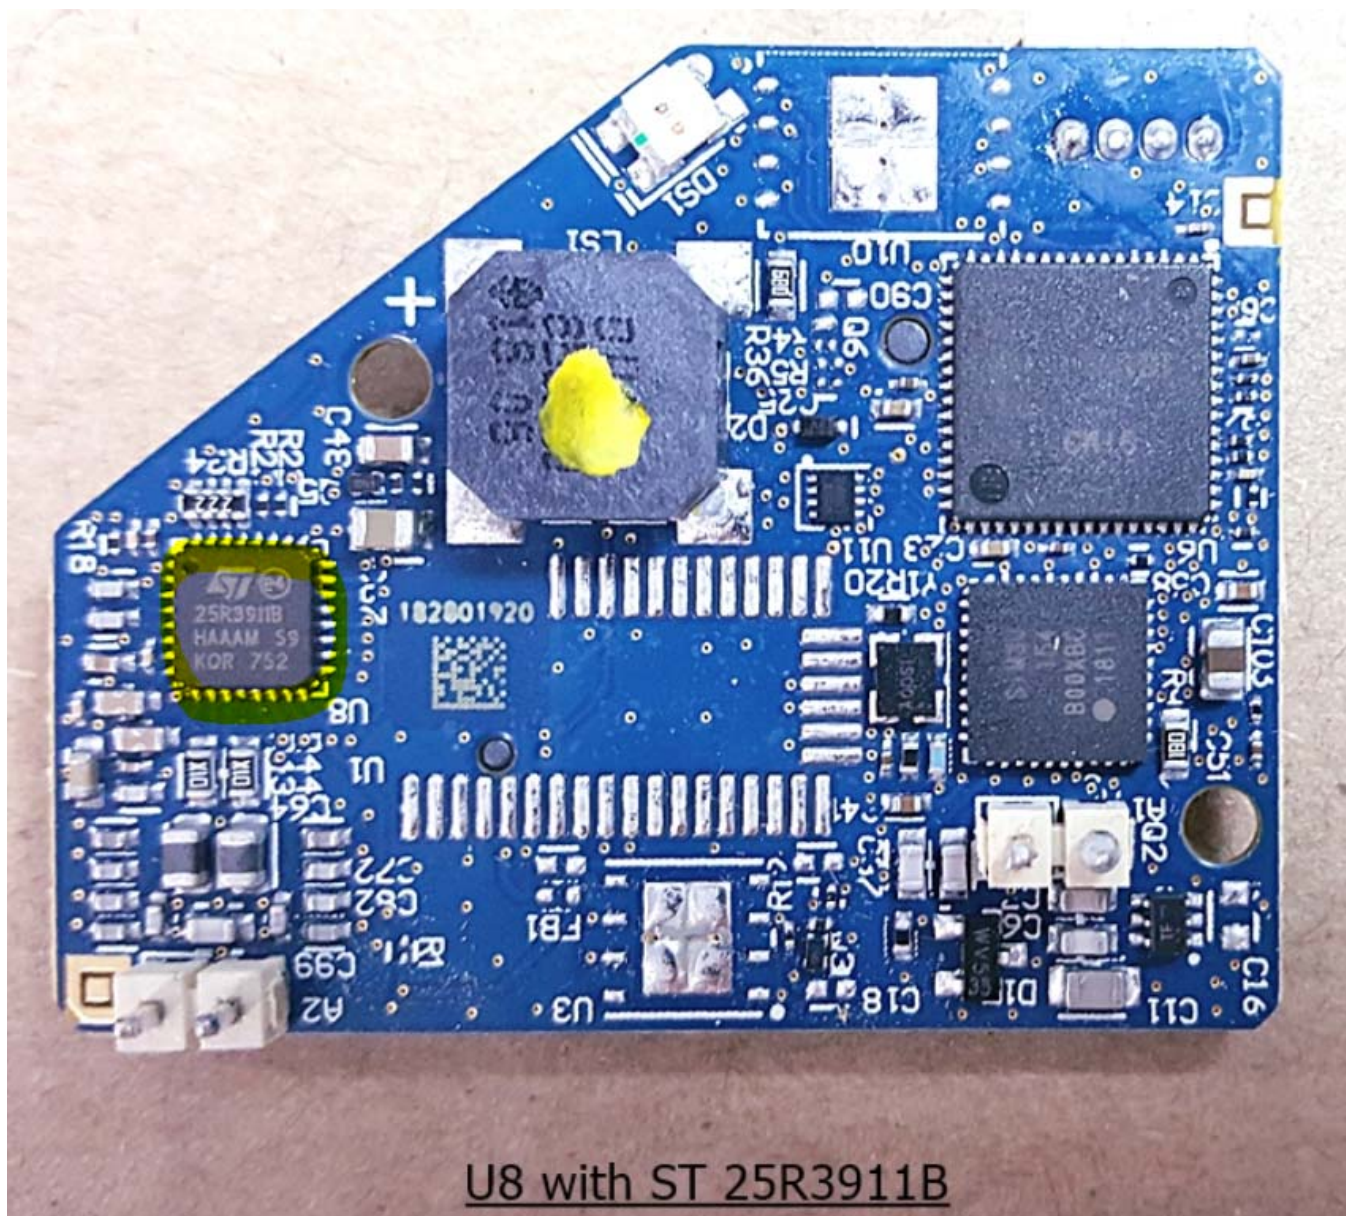

Internal EUT Photographs

This shows the newly marked IC. U8 is Highlighted Yellow.
No other changes were made to the product.