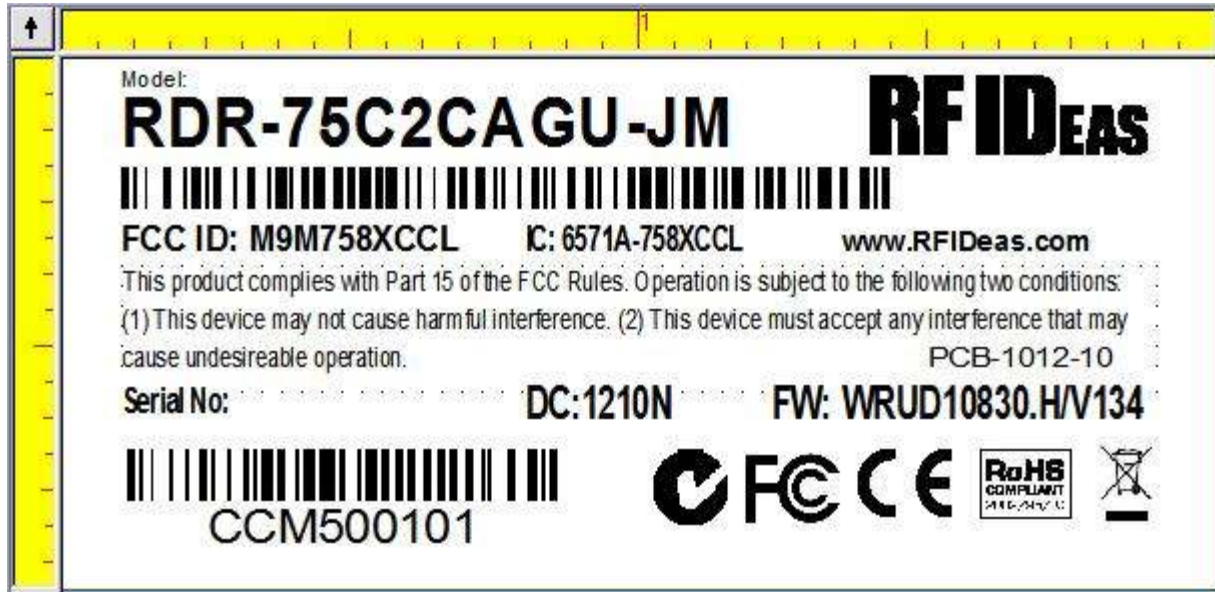

ID Label/Location**FCC ID: M9M758XCCL****IC: 6571A-758XCCL**Model: RDR-75C2CAGU-JM ID LabelMaterial of Serial Number Label

Type: Zebra/Identco CTTL302-730-2 Silver Label

Color: Silver with black text

Size of Label: 1.00 x 2.0"

Adhesive to Permanent

This label will be installed on the bottom of the EUT (see picture)

Serial Number label installed on the bottom of EUT