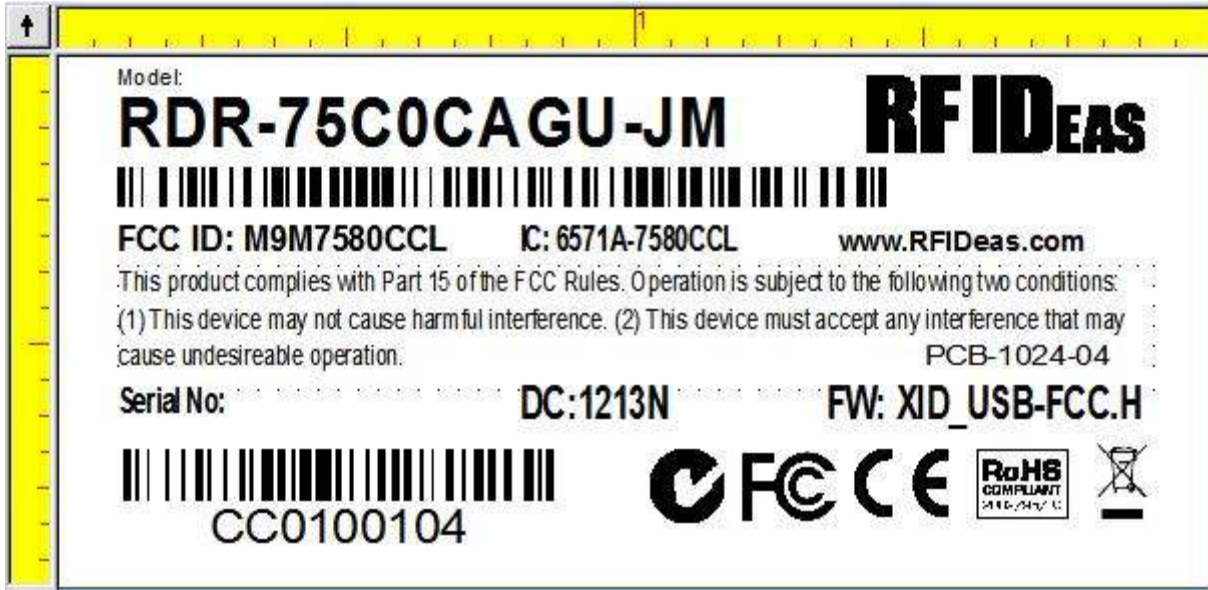

ID Label/Location**FCC ID: M9M7580CCL****IC: 6571A-7580CCL**Model: RDR-75C0CAGU-JM ID LabelMaterial of Serial Number Label

Type: Zebra/Identco CTTL302-730-2 Silver Label

Color: Silver with black text

Size of Label: 1.00 x 2.0"

Adhesive to Permanent

This label will be installed on the bottom of the EUT (see picture)

Serial Number label installed on the bottom of EUT