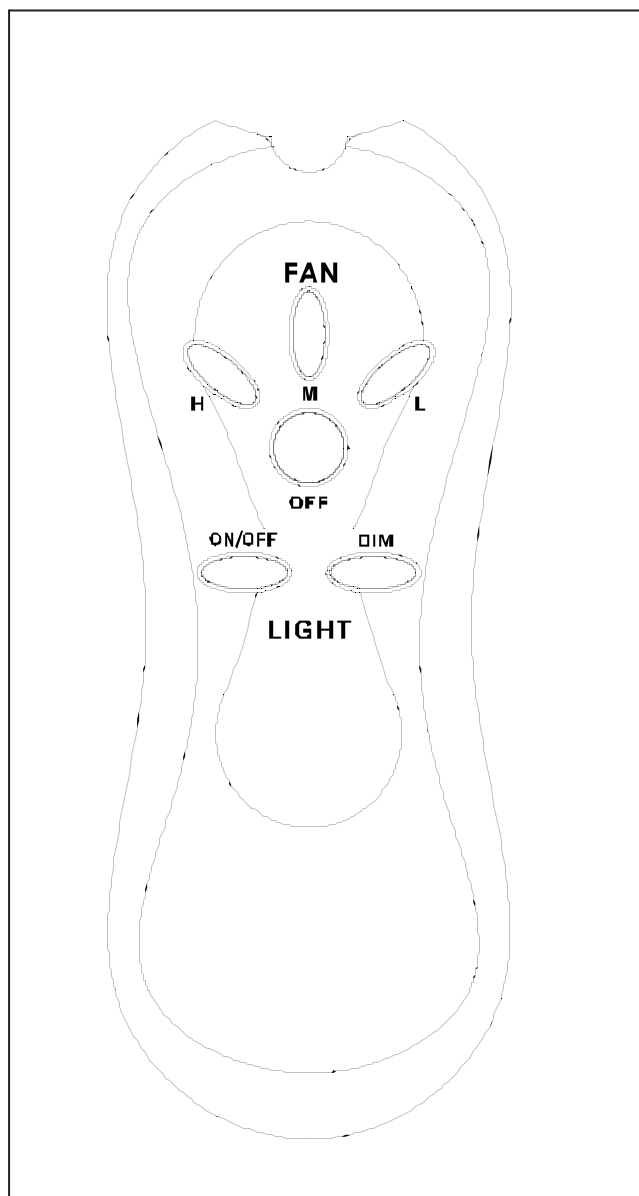

This remote control has two modes include Fan mode and Light mode

Fan mode

- 1、 Press H for High speed
- 2、 Press M for Middle speed
- 3、 Press L for Low speed
- 4、 Press Off to shutdown Fan mode

Light mode

- 1、 Press on/off to control Light on or off
- 2、 Press DIM for Light dimmer