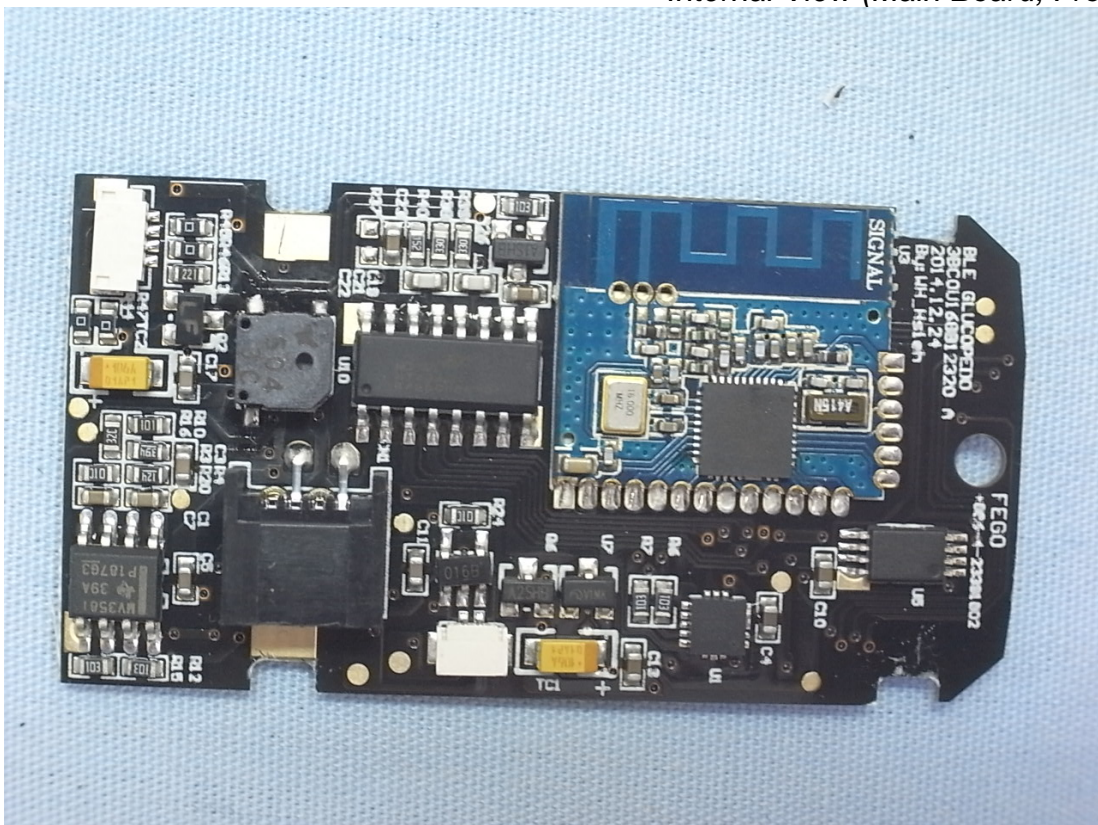

EUT Internal Photos

Figure 3
Internal View (Removed Cover/LCD Display, Front View)

Figure 4
Internal View (Removed Battery and Main Board)

Figure 5
Internal View (Battery)

Figure 6
Internal View (LCD Display, Back View)

Figure 7
Internal View (Main Board, Back View)

Figure 8
Internal View (Main Board, Front View)

Figure 9
Internal View (BLE Module, Front View)

Figure 10
Internal View (BLE Module, Back View)