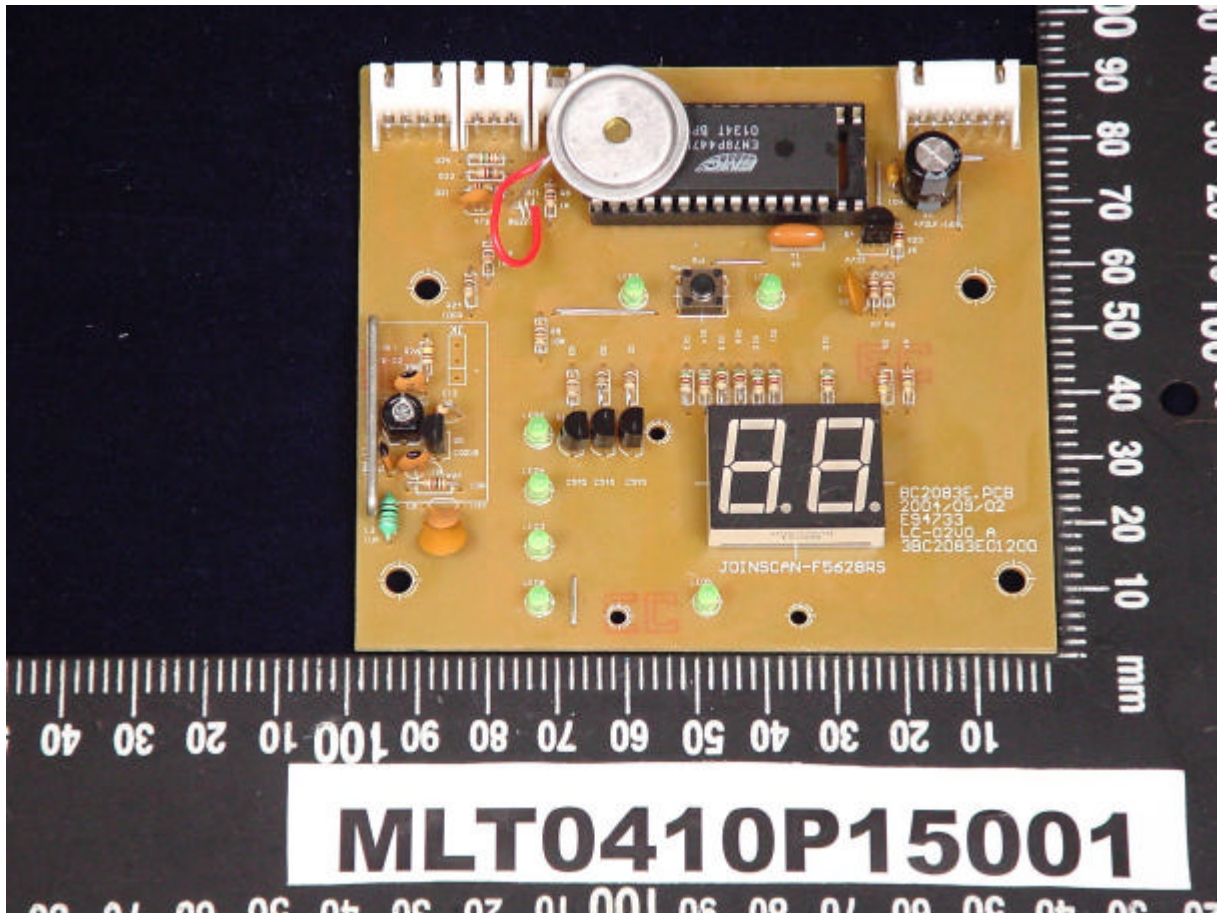

MAX LIGHT

Report Number: MLT0410P15001

MAX LIGHT

Report Number: MLT0410P15001

MAX LIGHT

MAX LIGHT