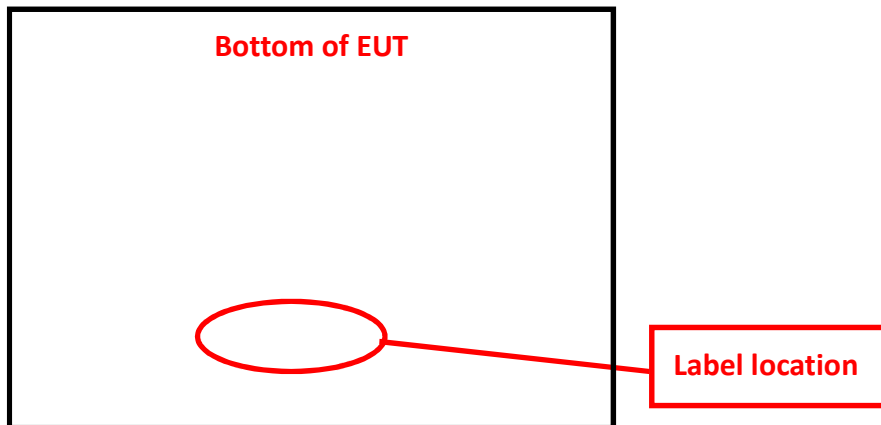

FCC ID: M82-WISE6610V2

IC: 9404A-WISE6610V2

The label will be permanently affixed and readily visible.