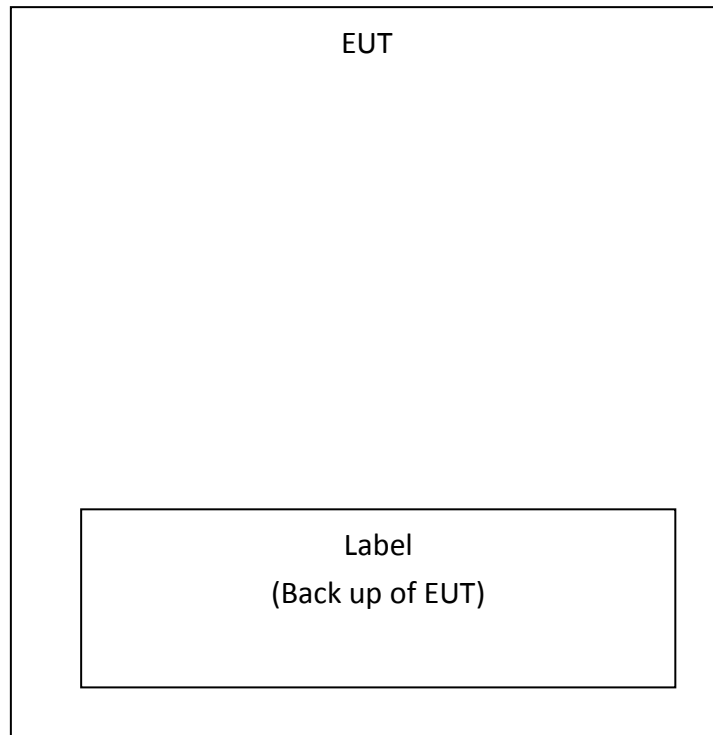

FCC/IC LABEL LOCATION

FCC ID: M82-WISE4220

IC: 9404A-WISE4220

The label will be permanently affixed and readily visible.