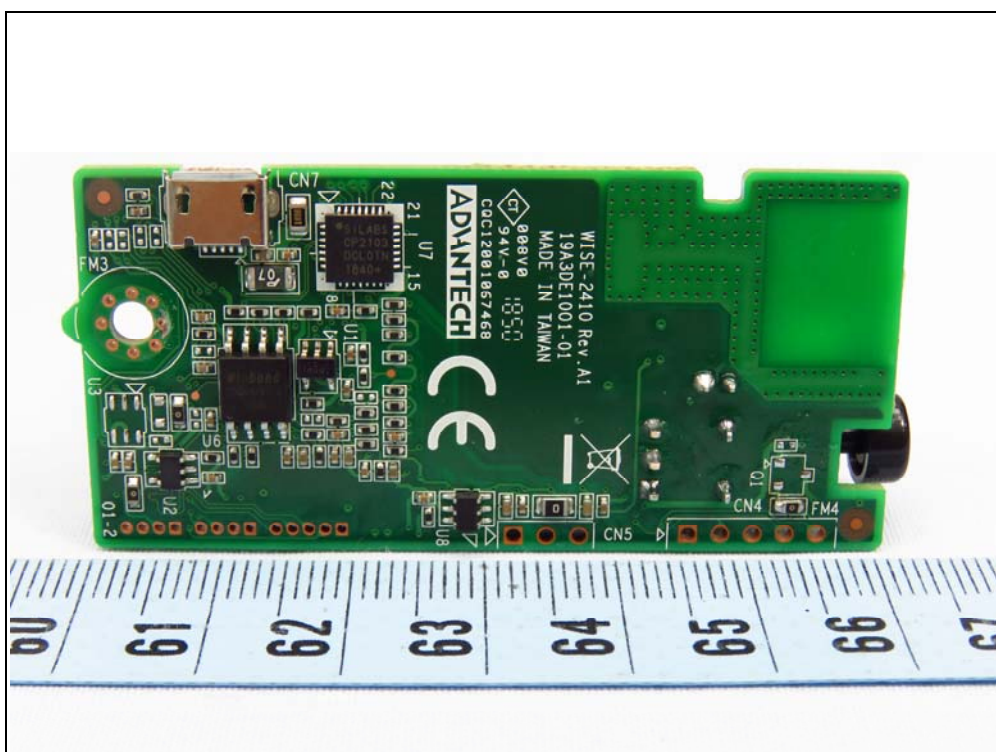

# CONSTRUCTION PHOTOS OF EUT

Brand: Advantech, Model: WISE-2410B

BUREAU  
VERITAS

End-product (Brand: Advantech, Model: WISE-2410)