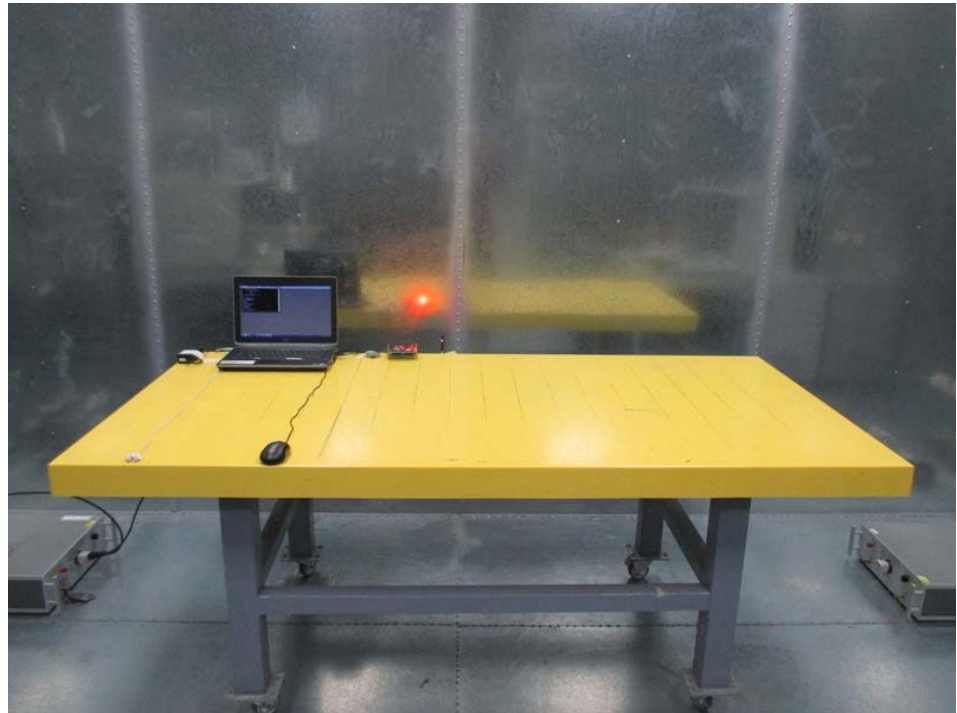

1. Photographs of Conducted Emissions Test Configuration

FRONT VIEW

REAR VIEW

CLOSE-UP VIEW

2. Photographs of Radiated Emissions Test Configuration

Test Configuration: 30MHz~1GHz / Test Mode: Mode 3

FRONT VIEW

REAR VIEW

CLOSE-UP VIEW

CLOSE-UP VIEW