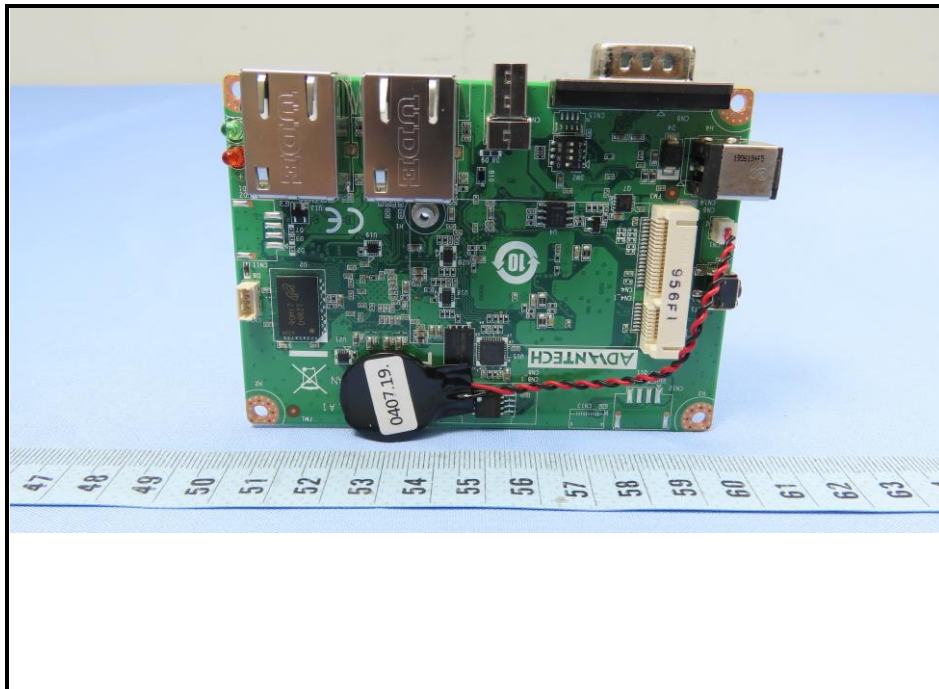

# CONSTRUCTION PHOTOS OF EUT

Model: WISE-3200 / Brand: Advantech

**BUREAU**  
**VERITAS**