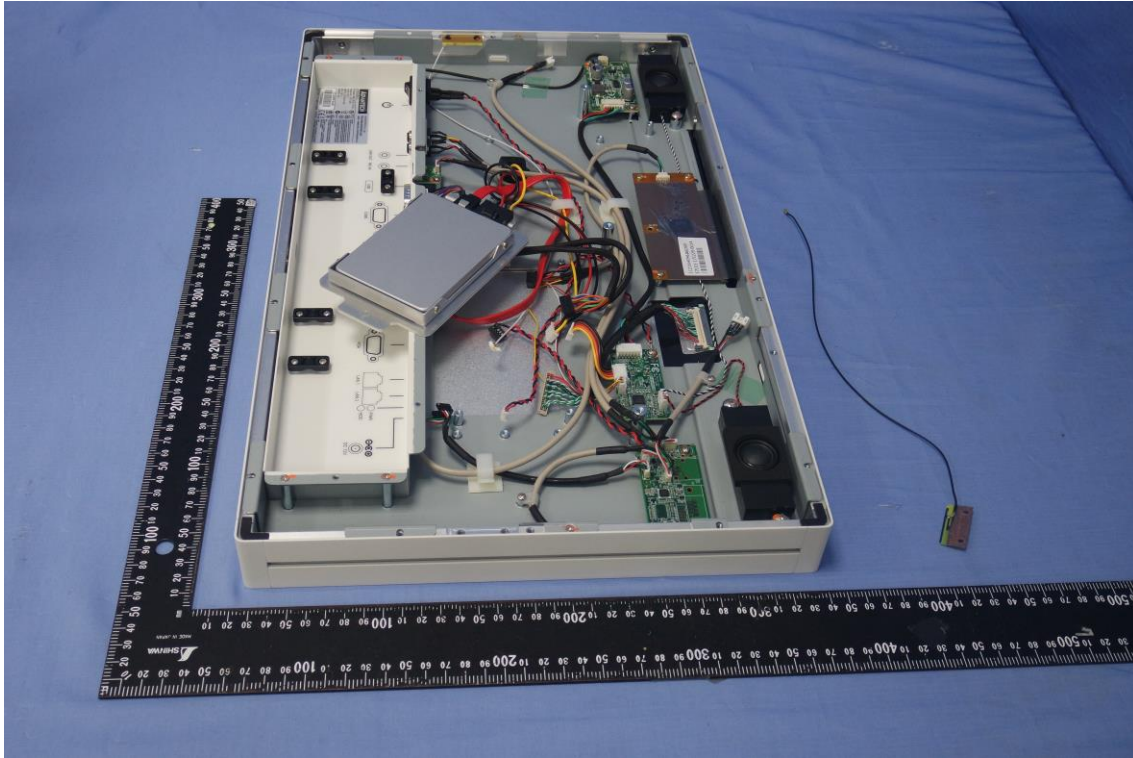

INTERNAL PHOTOGRAPHS OF EUT

Antenna

Ant 1: WIFI black

Ant 2: WIFI white

Ant 1: WIFI black

Ant 2: WIFI white

Module & Crystal