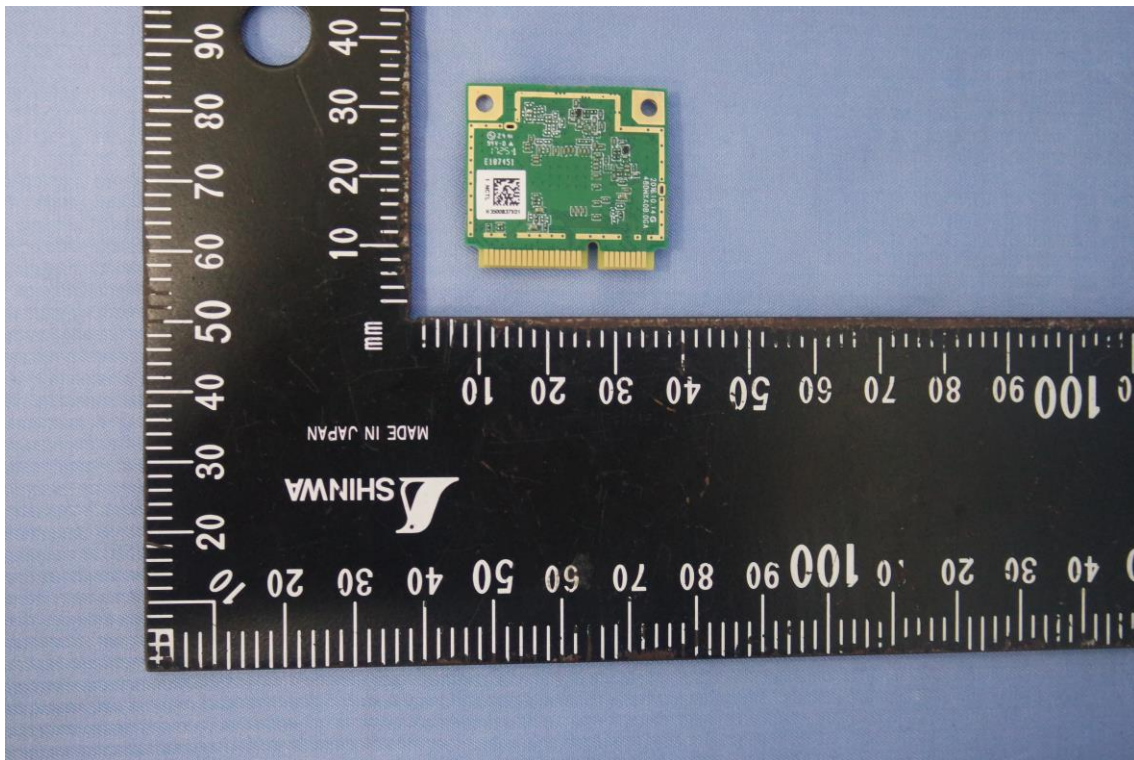

INTERNAL PHOTOGRAPHS OF EUT

Antenna

Ant 1: WIFI black

Ant 2: WIFI white

Ant 1: WIFI black

Ant 2: WIFI white

Module & Crystal