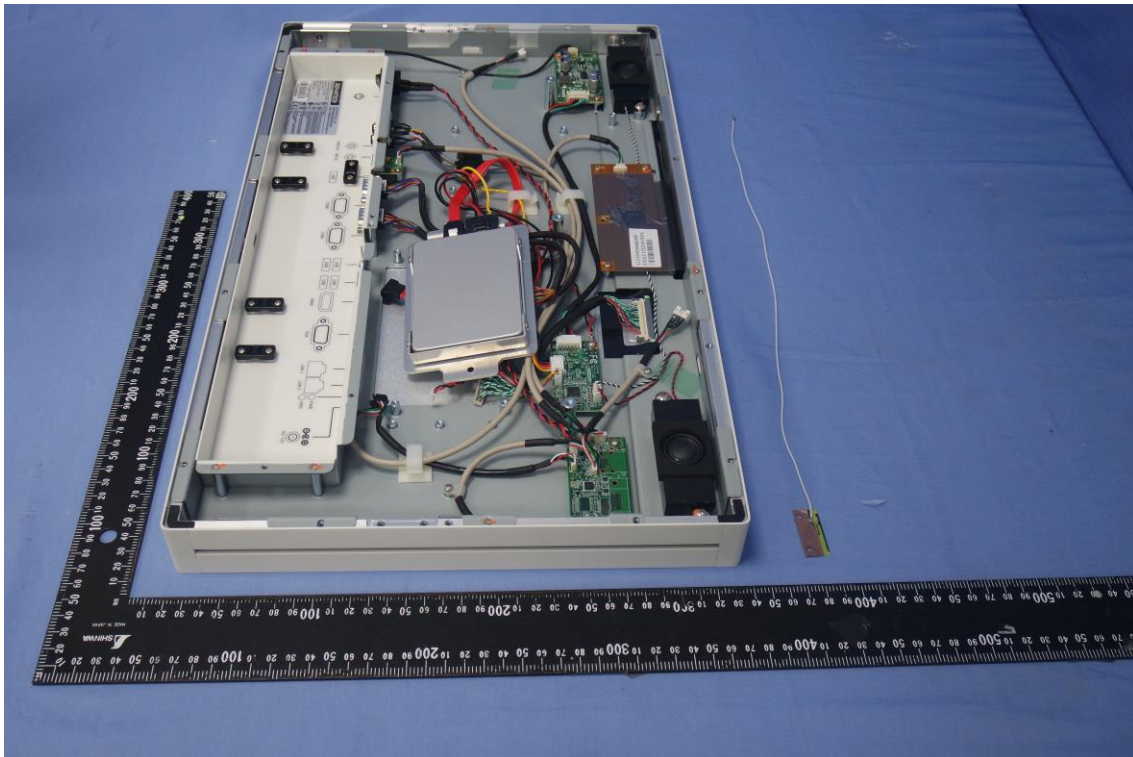

INTERNAL PHOTOGRAPHS OF EUT

Antenna

Ant 1: WIFI black

Ant 2: WIFI white

Ant 1: WIFI black

Ant 2: WIFI white

Module & Crystal