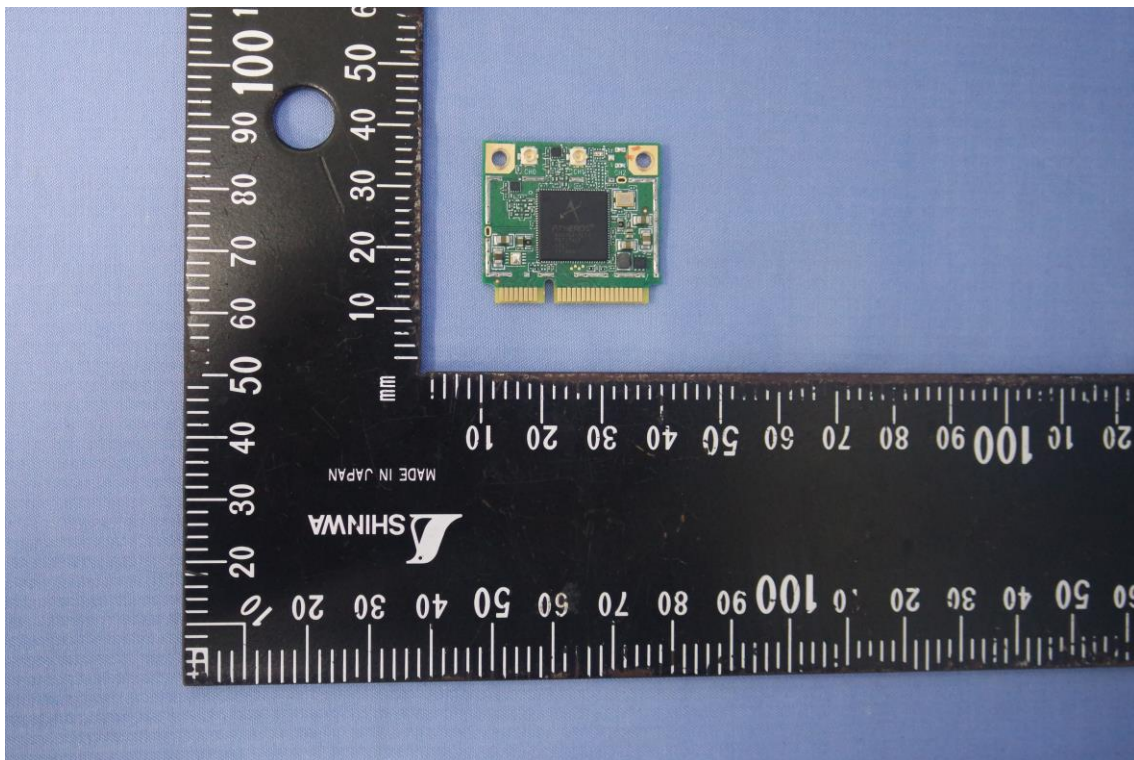

INTERNAL PHOTOGRAPHS OF EUT

Antenna

Ant 1: WIFI black

Ant 2: WIFI white

Ant 1: WIFI black

Ant 2: WIFI white

Module & Crystal