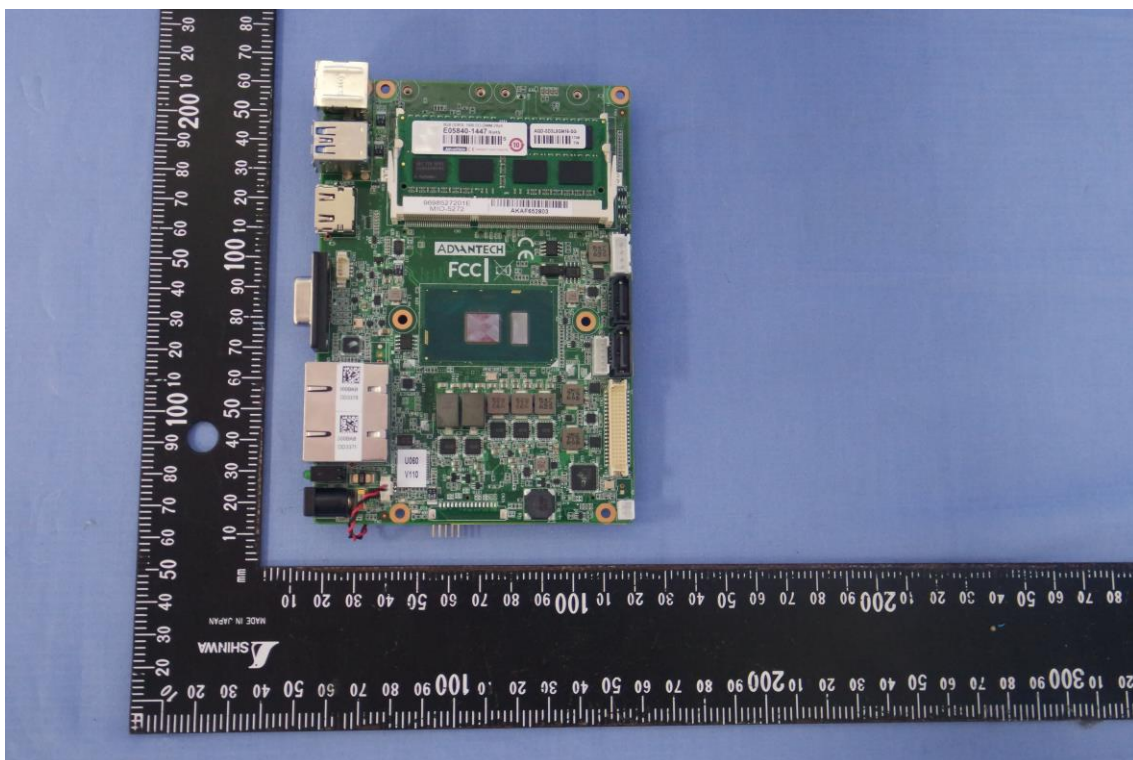

INTERNAL PHOTOGRAPHS OF EUT

Antenna

Ant 1: WIFI black

Ant 2: WIFI white

Ant 1: WIFI black

Ant 2: WIFI white

Module & Crystal