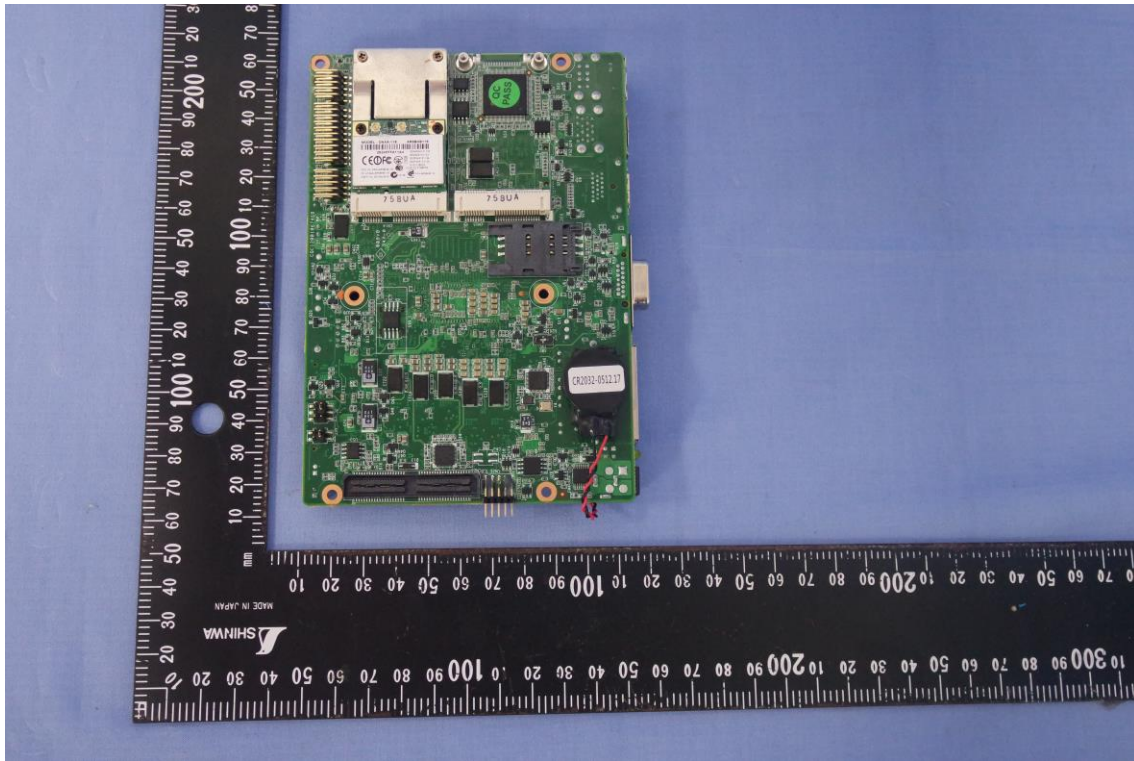

INTERNAL PHOTOGRAPHS OF EUT

Antenna

Ant 1: WIFI black

Ant 2: WIFI white

Ant 1: WIFI black

Ant 2: WIFI white

Module & Crystal