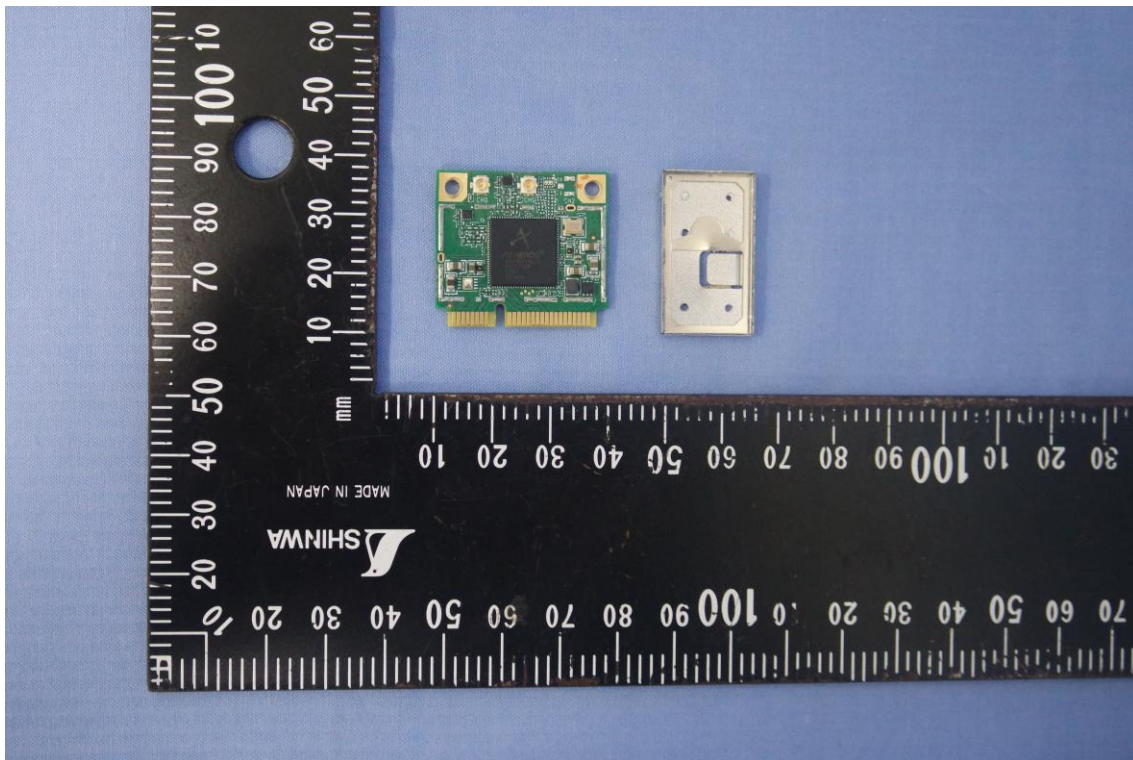

INTERNAL PHOTOGRAPHS OF EUT

Antenna

Ant 1: WIFI black

Ant 2: WIFI white

Ant 1: WIFI black

Ant 2: WIFI white

Module & Crystal