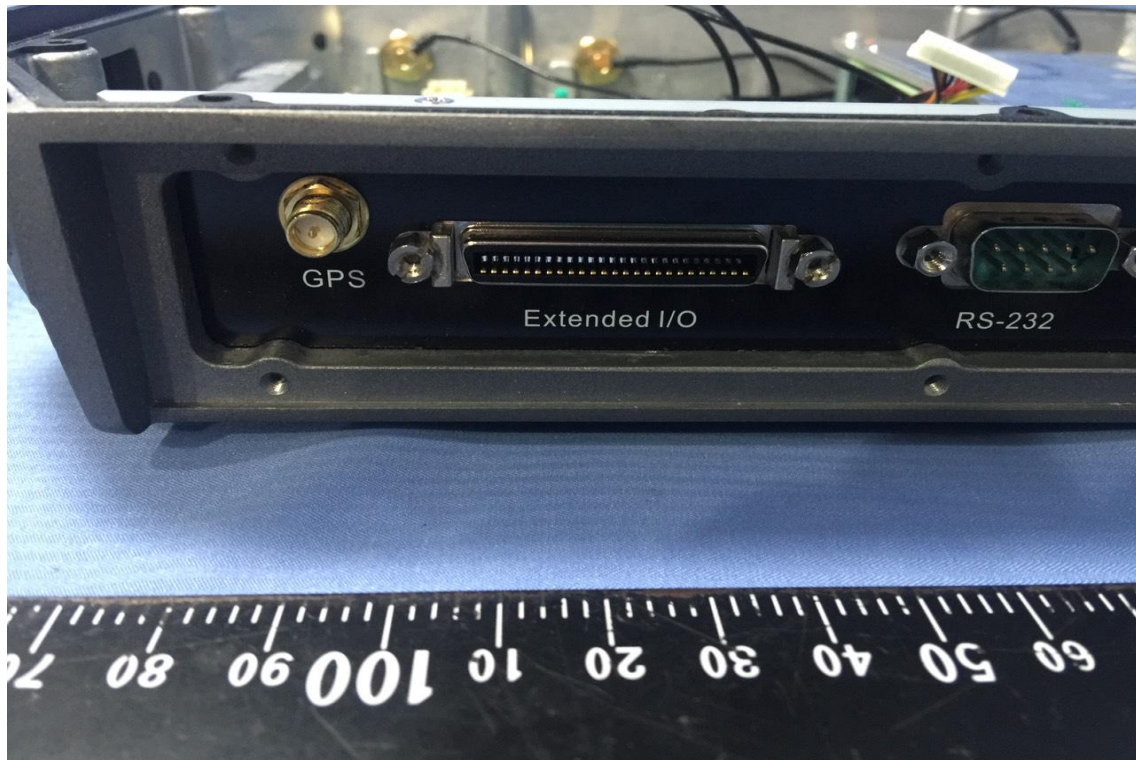

INTERNAL PHOTOGRAPHS OF EUT

Antenna Port

Module