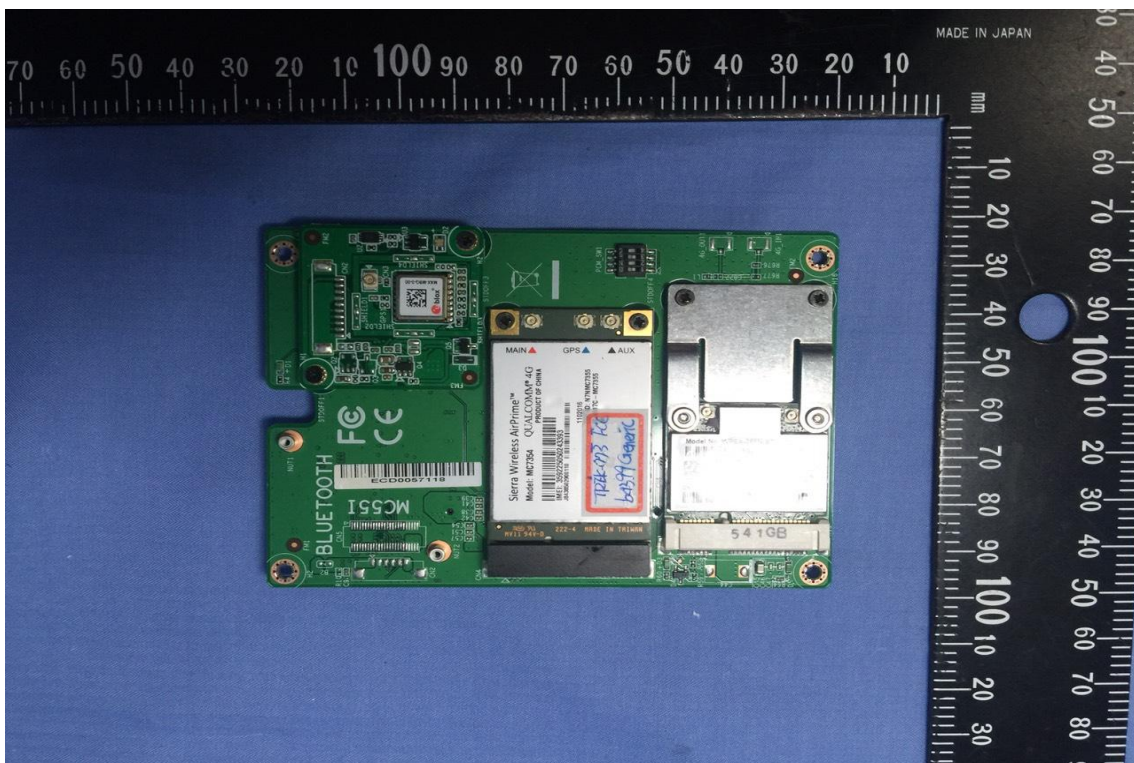

INTERNAL PHOTOGRAPHS OF EUT

Antenna Port

Module