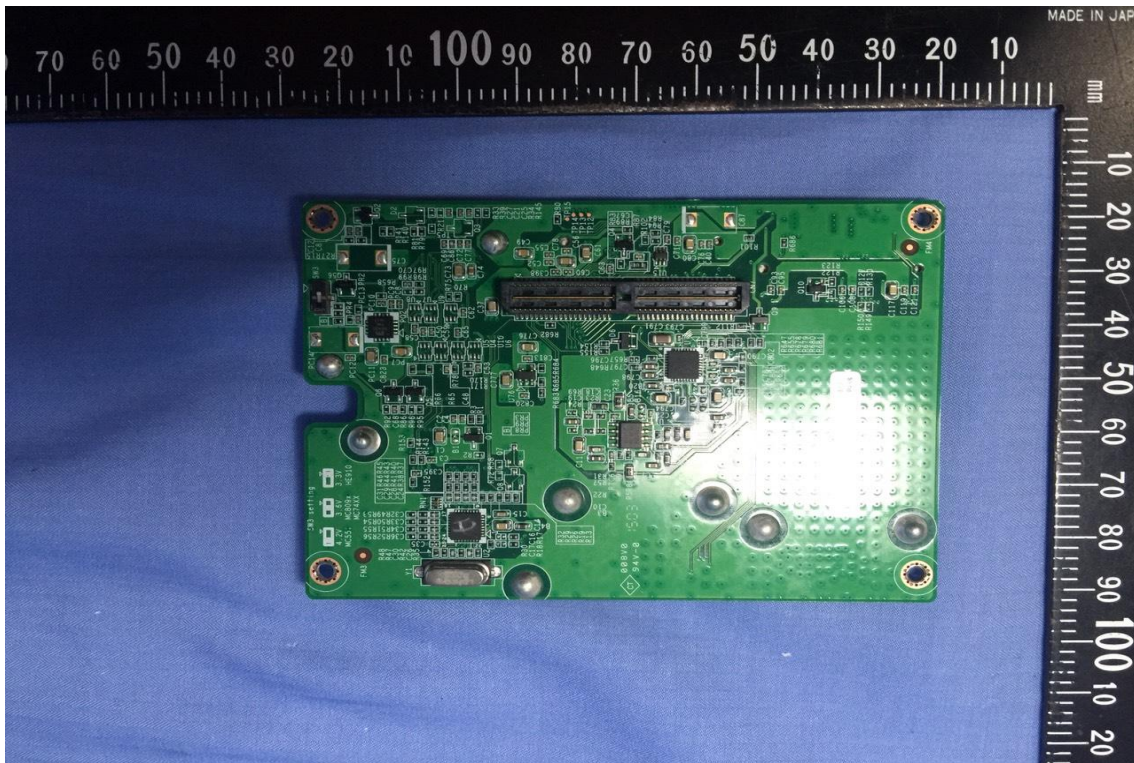

INTERNAL PHOTOGRAPHS OF EUT

Antenna Port

Module