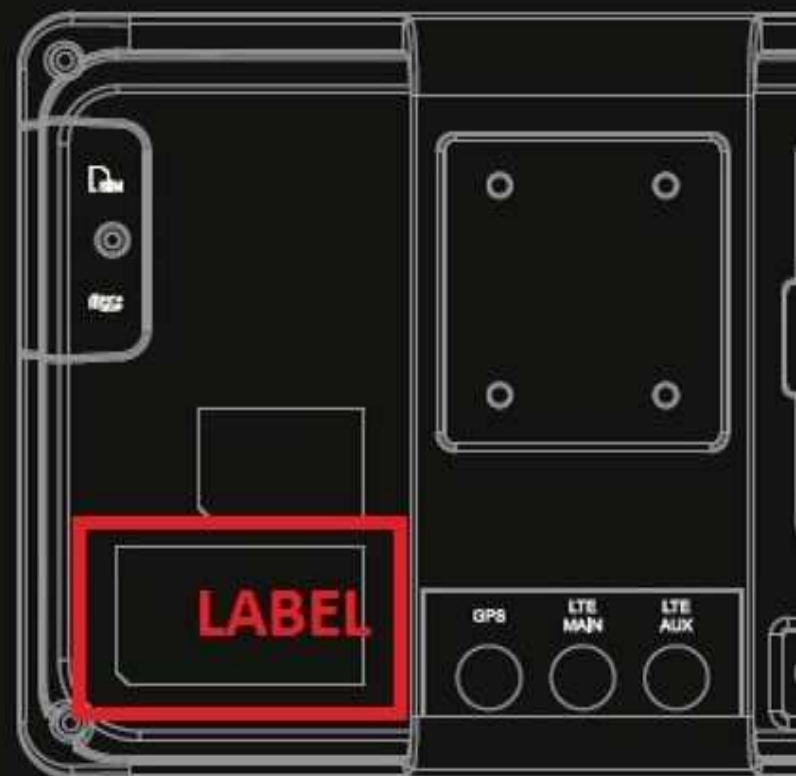

205 mm

33.5 mm

White Pantone 295C

側面印刷稿 White

背面印刷稿 White