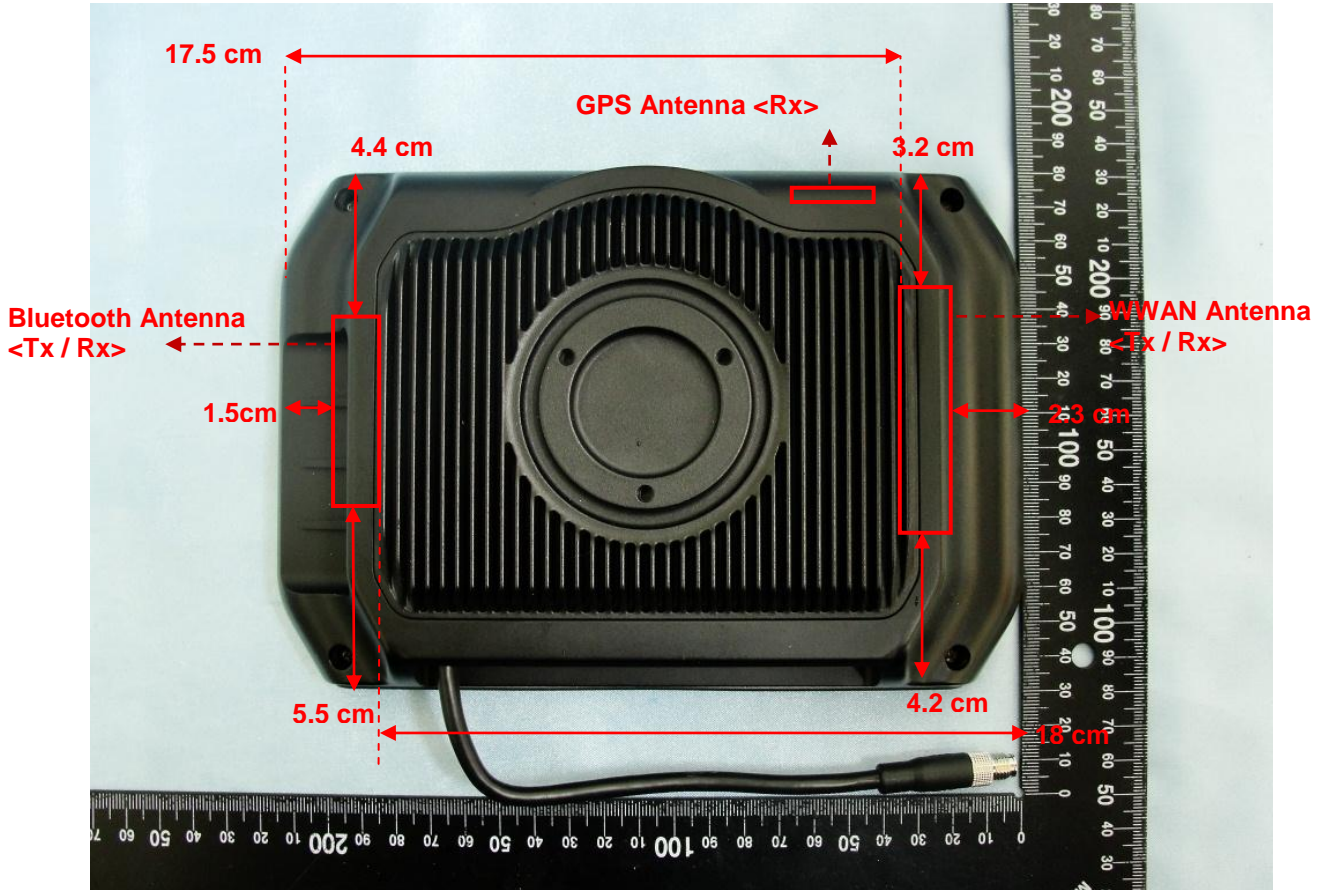

Brand Name: Advantech / Model Name: TREK-722, TREK-723

DUT Length: 21.0 cm
DUT Width: 14.4 cm

Antenna	Length	Width
WWAN Antenna <Tx / Rx>	7.0 cm	1.2 cm
Bluetooth Antenna <Tx / Rx>	4.5 cm	1.5 cm
GPS Antenna <Rx>	2.5 cm	0.4 cm

The shortest distance between the Tx antennas	
WWAN Antenna <Tx / Rx> to Bluetooth Antenna <Tx / Rx>	14.5 cm