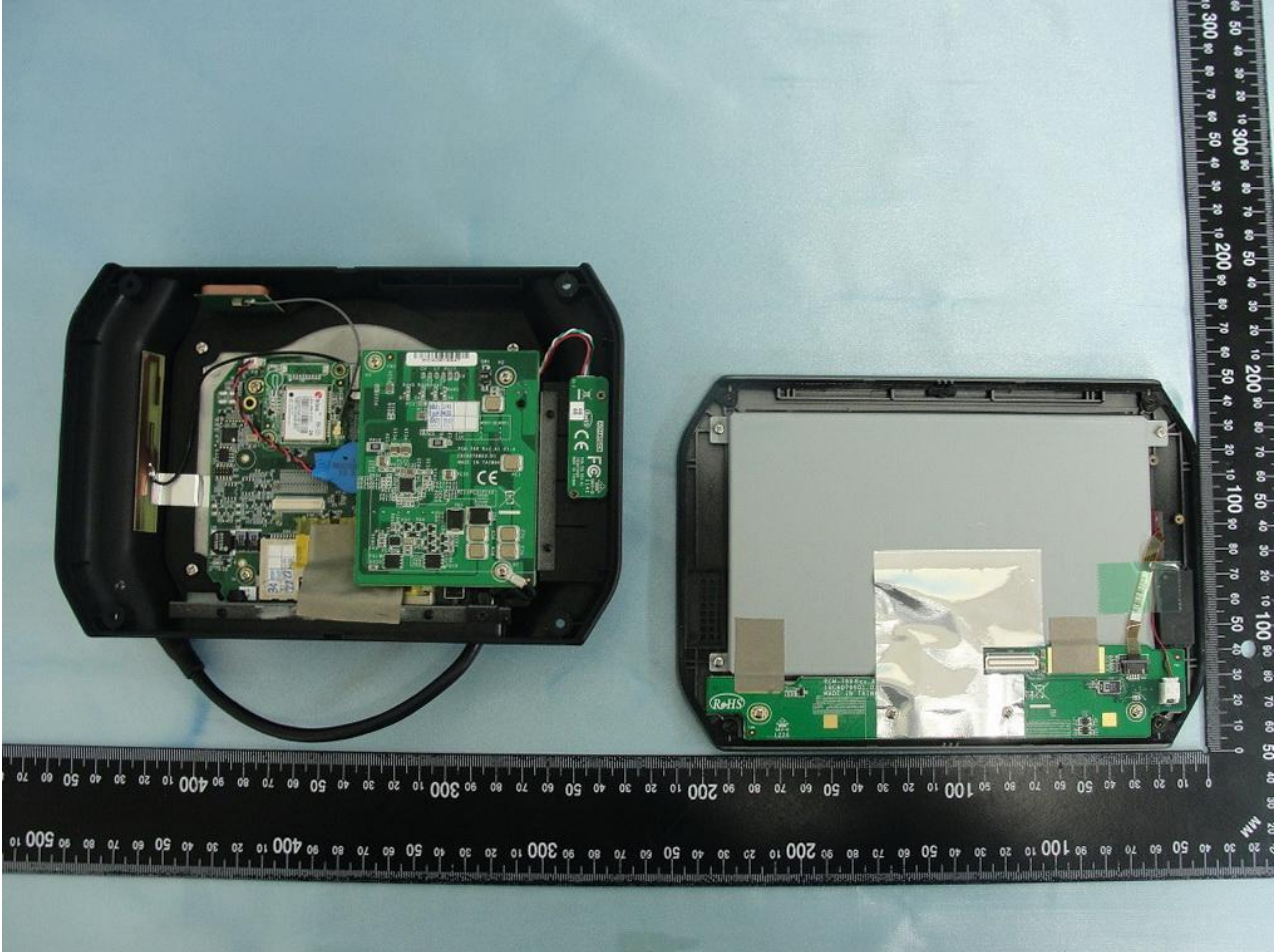

Brand Name: Advantech / Model Name: TREK-722, TREK-723