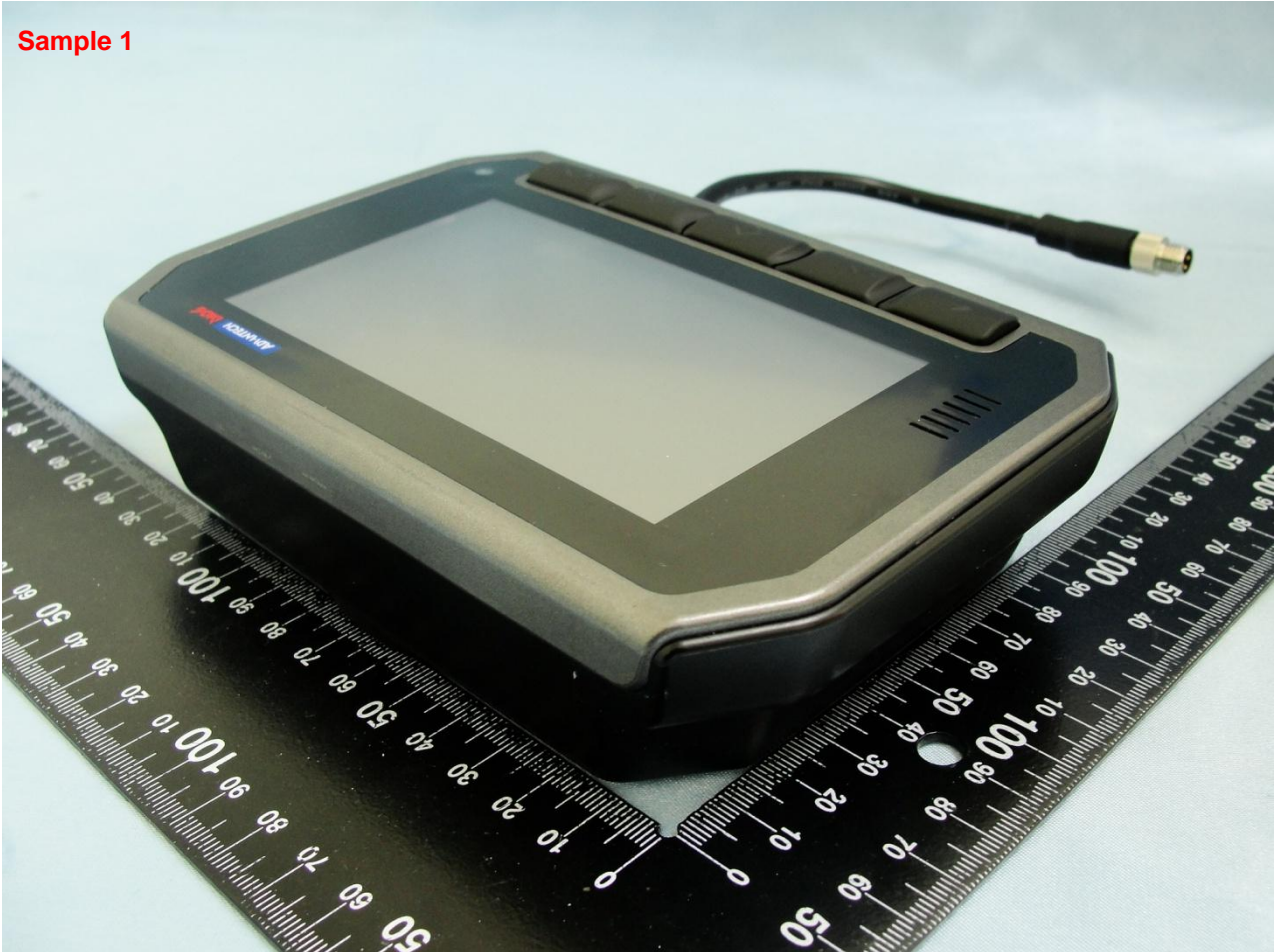

1. External Photograph of EUT

Brand Name: Advantech / Model Name: TREK-722, TREK-723

Sample 1

Brand Name: Advantech / Model Name: TREK-722, TREK-723

Brand Name: Advantech / Model Name: TREK-722, TREK-723

Sample 2

Brand Name: Advantech / Model Name: TREK-722, TREK-723

2. Photograph of Accessory

Brand Name: Advantech / Model Name: TREK-722, TREK-723

List of Accessory:

Specification of Accessory		
WWAN Module	Brand Name	Cinterion
	Model Name	PH8
Bluetooth Module	Brand Name	Atrie
	Model Name	BTM-204B
GPS Module	Brand Name	u-blox
	Model Name	LEA-6

Remark: For accessories equipped with this EUT, please refer to the following photos.

Brand Name: Advantech / Model Name: TREK-722, TREK-723