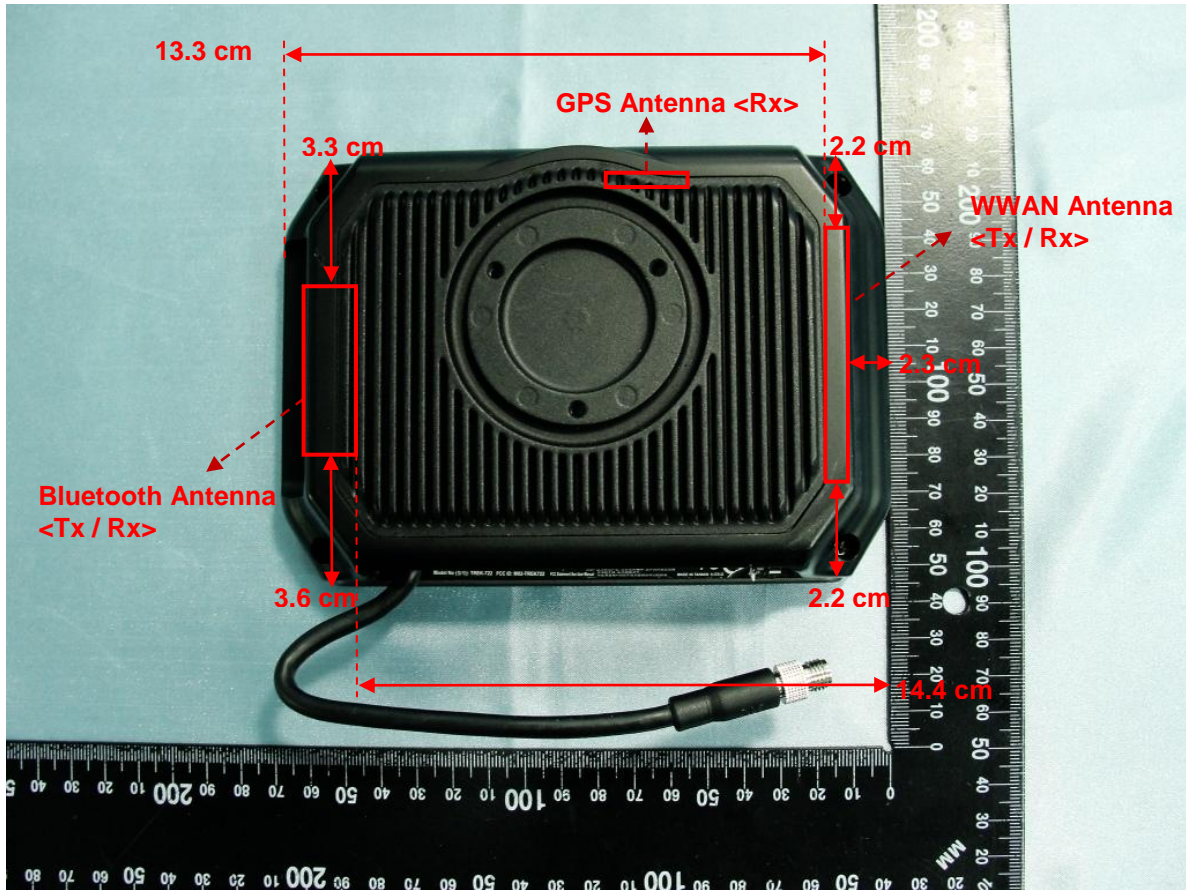

Brand Name: Advantech / Model Name: TREK-722, TREK-723

DUT Length: 16.3 cm
DUT Width: 11.4 cm

Antenna	Length	Width
WWAN Antenna <Tx / Rx>	7.0 cm	0.7 cm
Bluetooth Antenna <Tx / Rx>	4.5 cm	1.5 cm
GPS Antenna <Rx>	1.8 cm	0.4 cm

The shortest distance between the Tx antennas	
WWAN Antenna <Tx / Rx> to Bluetooth Antenna <Tx / Rx>	11.4 cm