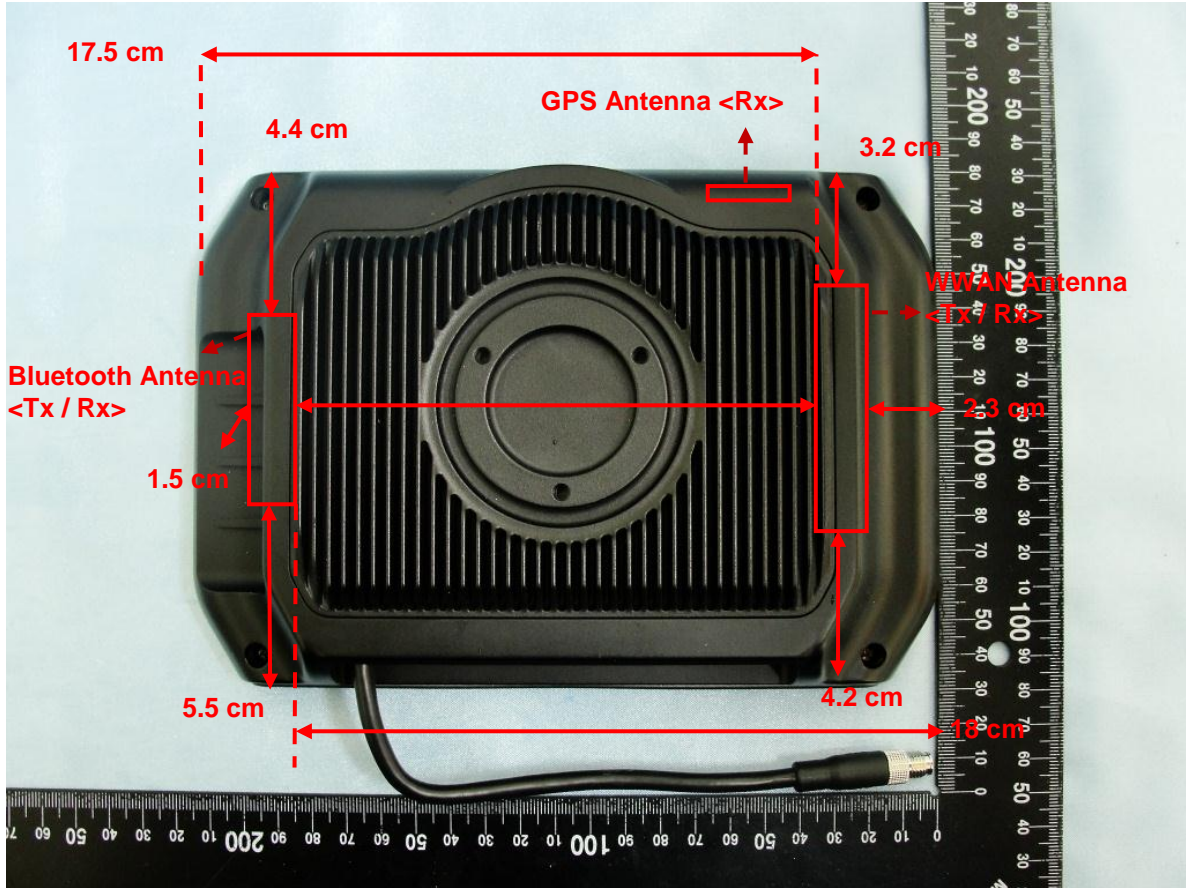

Brand Name: Advantech / Model Name: TREK-722, TREK-723

DUT Length: 21.0 cm
DUT Width: 14.4 cm

Antenna	Length	Width
WWAN Antenna <Tx / Rx>	7.0 cm	1.2 cm
Bluetooth Antenna <Tx / Rx>	4.5 cm	1.5 cm
GPS Antenna <Rx>	2.5 cm	0.4 cm

The shortest distance between the Tx antennas	
WWAN Antenna <Tx / Rx> to Bluetooth Antenna <Tx / Rx>	14.0 cm