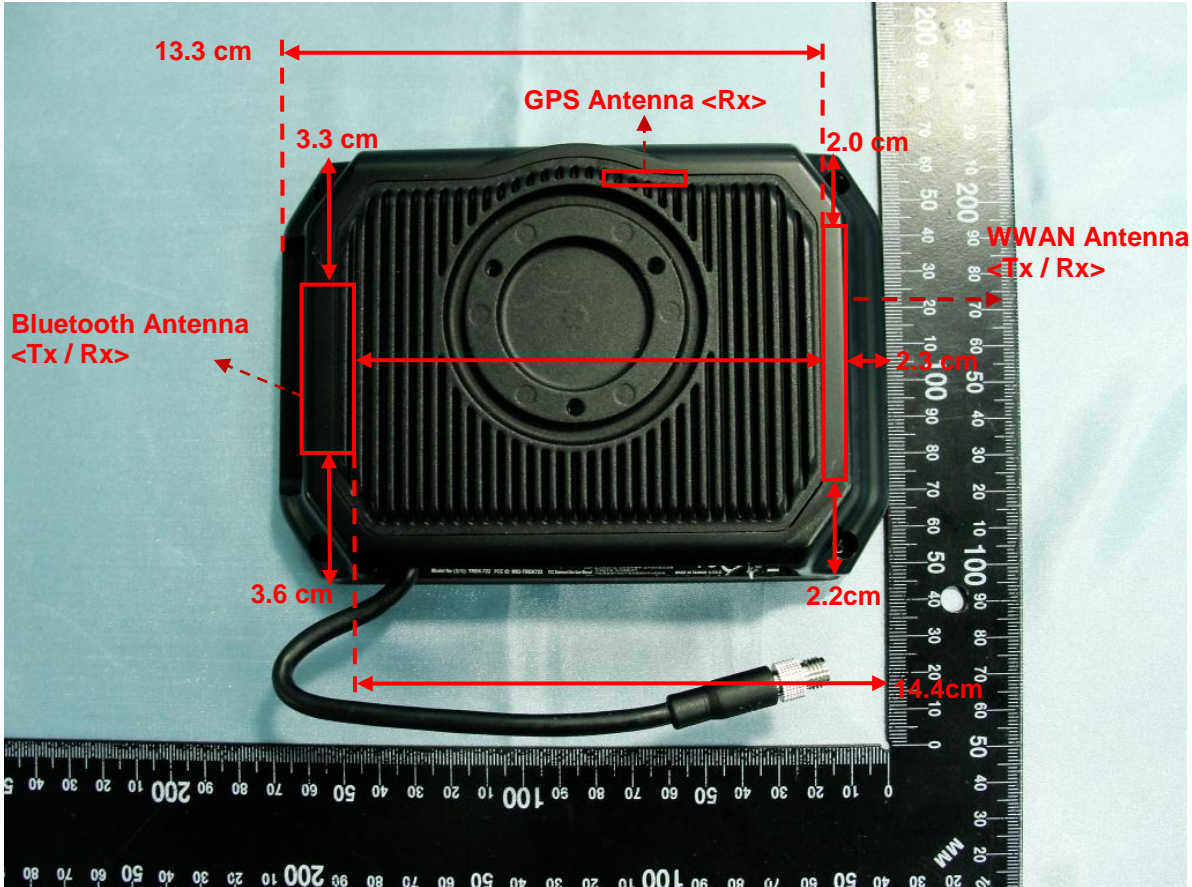

Brand Name: Advantech / Model Name: TREK-722, TREK-723

DUT Length: 16.3 cm  
DUT Width: 11.4 cm

Antenna	Length	Width
WWAN Antenna <Tx / Rx>	7.0 cm	0.7 cm
Bluetooth Antenna <Tx / Rx>	4.5 cm	1.5 cm
GPS Antenna <Rx>	1.8 cm	0.4 cm

The shortest distance between the Tx antennas	
WWAN Antenna <Tx / Rx> to Bluetooth Antenna <Tx / Rx>	11.4 cm