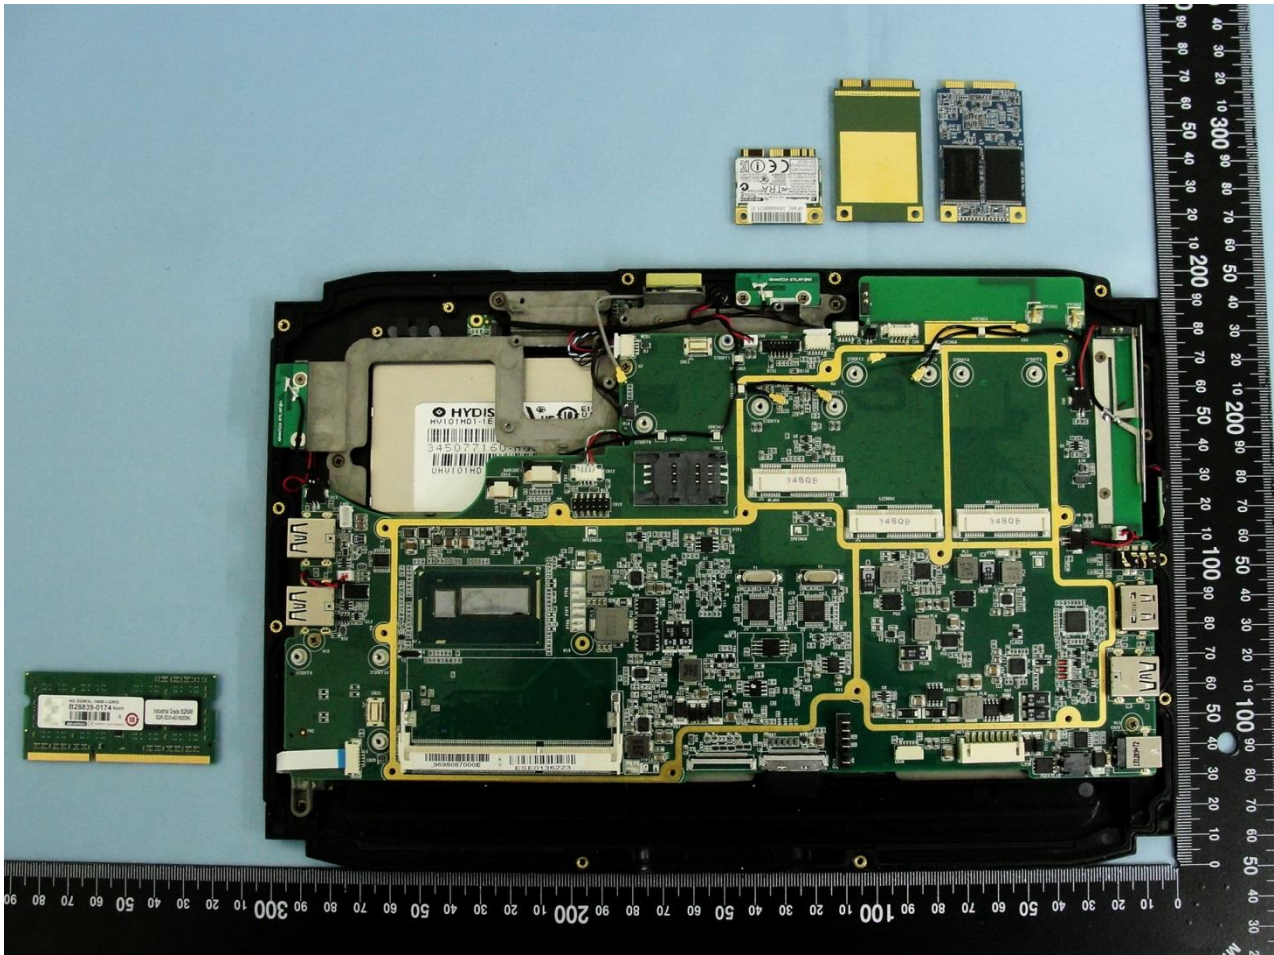

4. Internal Photograph of the Host

Host: (Brand Name: Advantech

Model Name: PWS-870,PWS-870XXXXXXXXXXXXXXXXXXXX (where "X" may be any alphanumeric character, "-" or blank.))

Host: (Brand Name: Advantech

Model Name: PWS-870,PWS-870XXXXXXXXXXXXXXXXXXXX (where "X" may be any alphanumeric character, "-" or blank.))

Host: (Brand Name: Advantech

Model Name: PWS-870,PWS-870XXXXXXXXXXXXXXXXXXXX (where "X" may be any alphanumeric character, "-" or blank.))

Host: (Brand Name: Advantech

Model Name: PWS-870,PWS-870XXXXXXXXXXXXXXXXXXXX (where "X" may be any alphanumeric character, "-" or blank.))