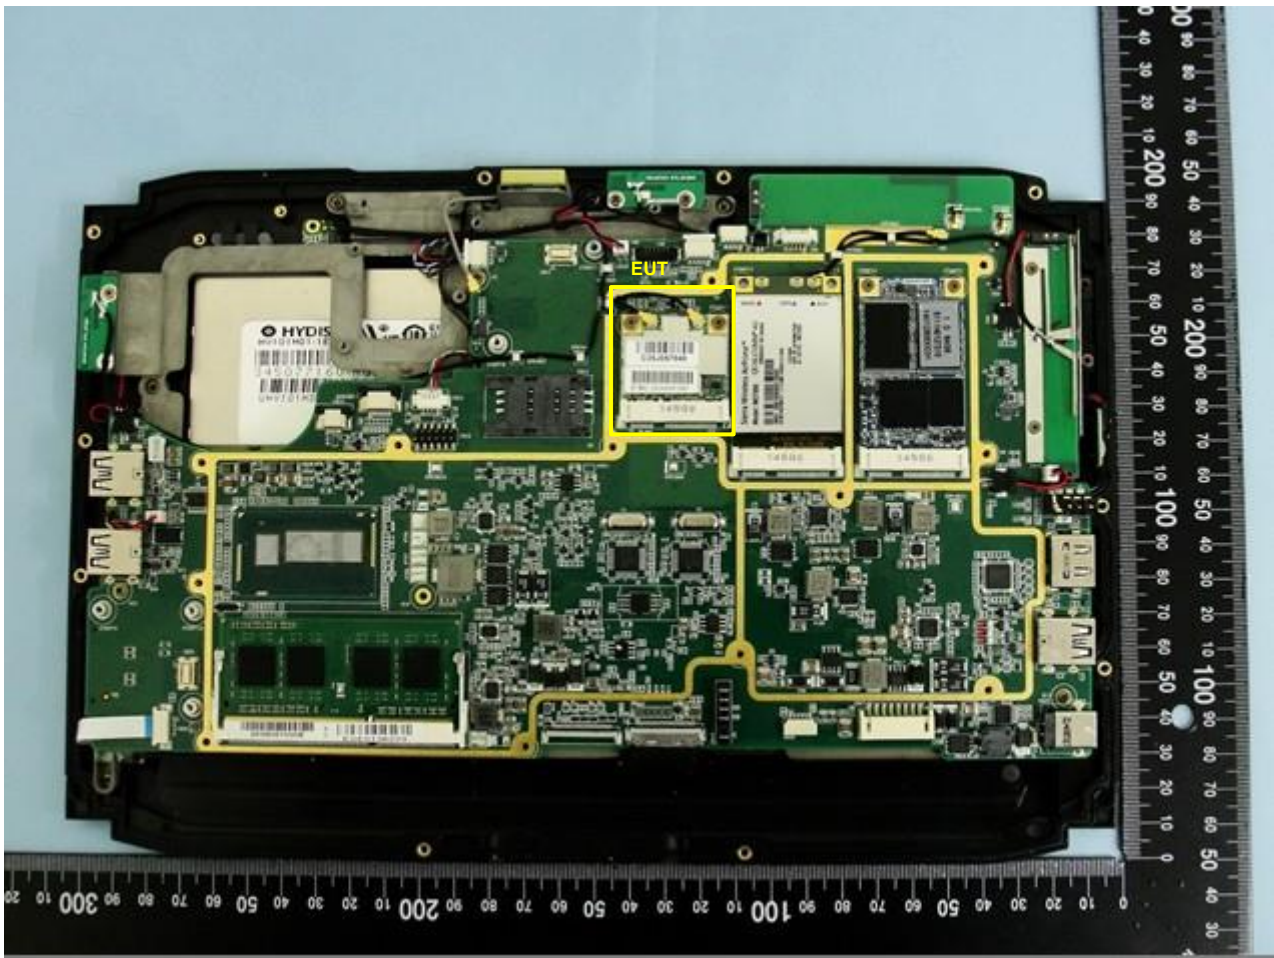

4. Internal Photograph of the Host

Host: (Brand Name: Advantech

Model Name: PWS-870,PWS-870XXXXXXXXXXXXXXXXXXXX (where "X" may be any alphanumeric character, "-" or blank.))

Host: (Brand Name: Advantech

Model Name: PWS-870,PWS-870XXXXXXXXXXXXXXXXXXXX (where "X" may be any alphanumeric character, "-" or blank.))

Host: (Brand Name: Advantech

Model Name: PWS-870,PWS-870XXXXXXXXXXXXXXXXXXXX (where "X" may be any alphanumeric character, "-" or blank.))

Host: (Brand Name: Advantech

Model Name: PWS-870,PWS-870XXXXXXXXXXXXXXXXXXXX (where "X" may be any alphanumeric character, "-" or blank.))