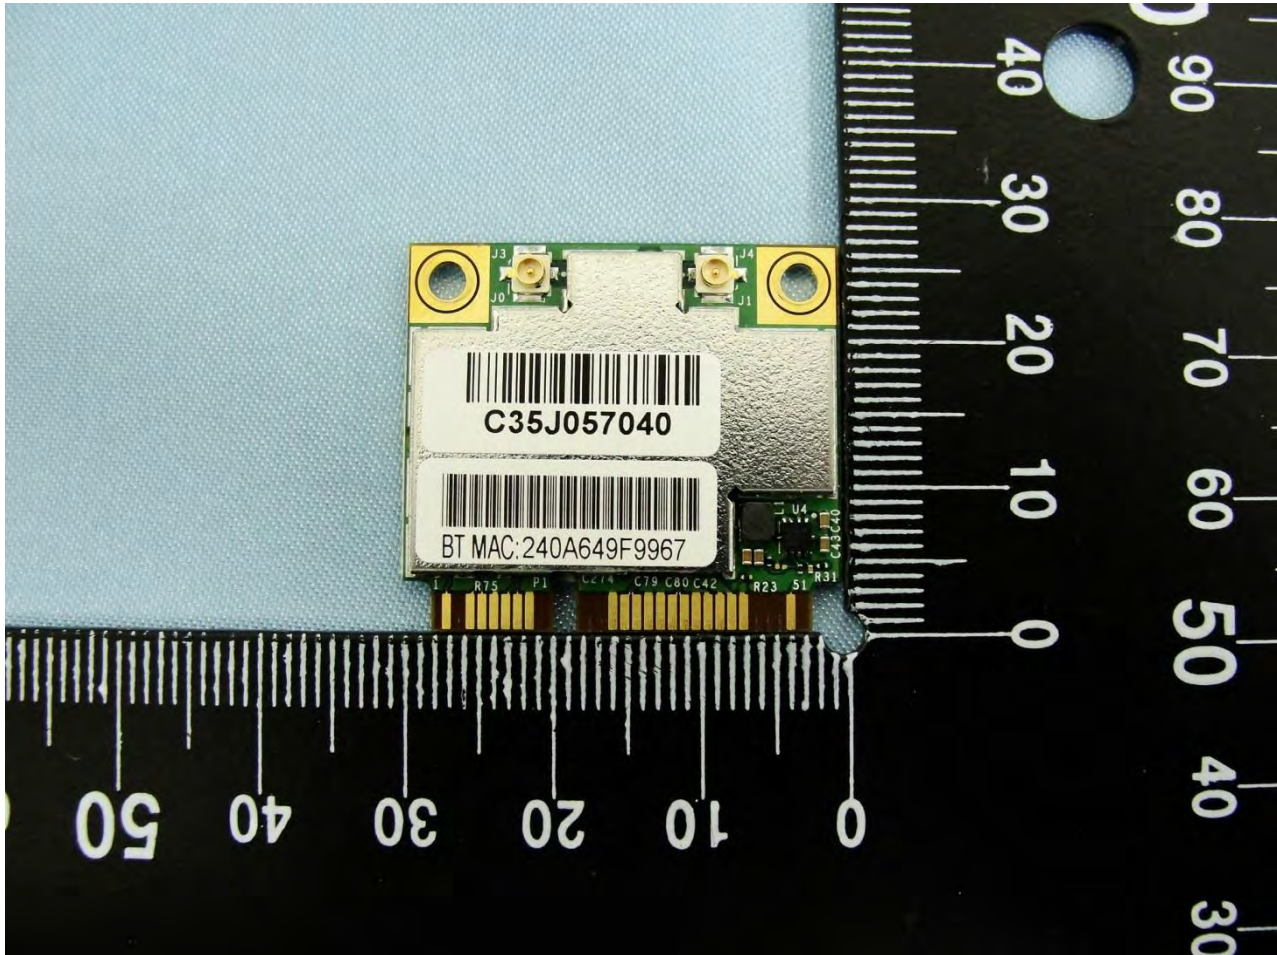

1. Photograph of the EUT

EUT: 802.11a/b/g/n/ac WLAN + Bluetooth PCI-E Mimi Card
(Brand Name: Broadcom / Model Name: BCM94352HMB)

EUT: 802.11a/b/g/n/ac WLAN + Bluetooth PCI-E Mimi Card
(Brand Name: Broadcom / Model Name: BCM94352HMB)

EUT: 802.11a/b/g/n/ac WLAN + Bluetooth PCI-E Mimi Card
(Brand Name: Broadcom / Model Name: BCM94352HMB)

EUT: 802.11a/b/g/n/ac WLAN + Bluetooth PCI-E Mimi Card
(Brand Name: Broadcom / Model Name: BCM94352HMB)

EUT: 802.11a/b/g/n/ac WLAN + Bluetooth PCI-E Mimi Card
(Brand Name: Broadcom / Model Name: BCM94352HMB)

2. External Photograph of the Host

Host: (Brand Name: Advantech

Model Name: PWS-870,PWS-870XXXXXXXXXXXXXXXXXXXXX (where "X" may be any alphanumeric character, "-" or blank.))