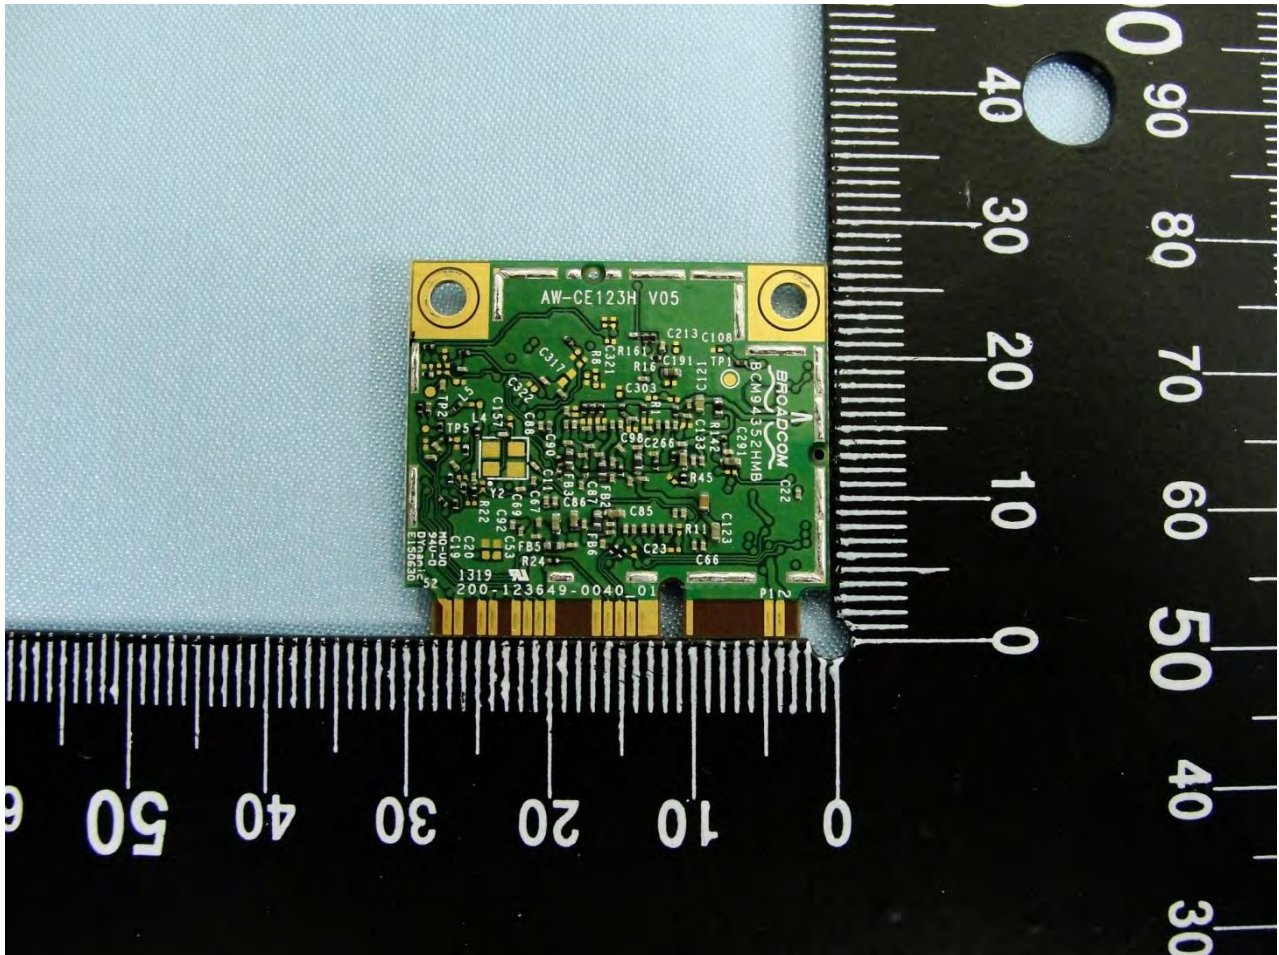

1. Photograph of the EUT

EUT: 802.11a/b/g/n/ac WLAN + Bluetooth PCI-E Mimi Card
(Brand Name: Broadcom / Model Name: BCM94352HMB)

EUT: 802.11a/b/g/n/ac WLAN + Bluetooth PCI-E Mimi Card
(Brand Name: Broadcom / Model Name: BCM94352HMB)

EUT: 802.11a/b/g/n/ac WLAN + Bluetooth PCI-E Mimi Card
(Brand Name: Broadcom / Model Name: BCM94352HMB)

EUT: 802.11a/b/g/n/ac WLAN + Bluetooth PCI-E Mimi Card
(Brand Name: Broadcom / Model Name: BCM94352HMB)

EUT: 802.11a/b/g/n/ac WLAN + Bluetooth PCI-E Mimi Card
(Brand Name: Broadcom / Model Name: BCM94352HMB)

2. External Photograph of the Host

Host: (Brand Name: Advantech

Model Name: PWS-870,PWS-870XXXXXXXXXXXXXXXXXXXXX (where "X" may be any alphanumeric character, "-" or blank.))