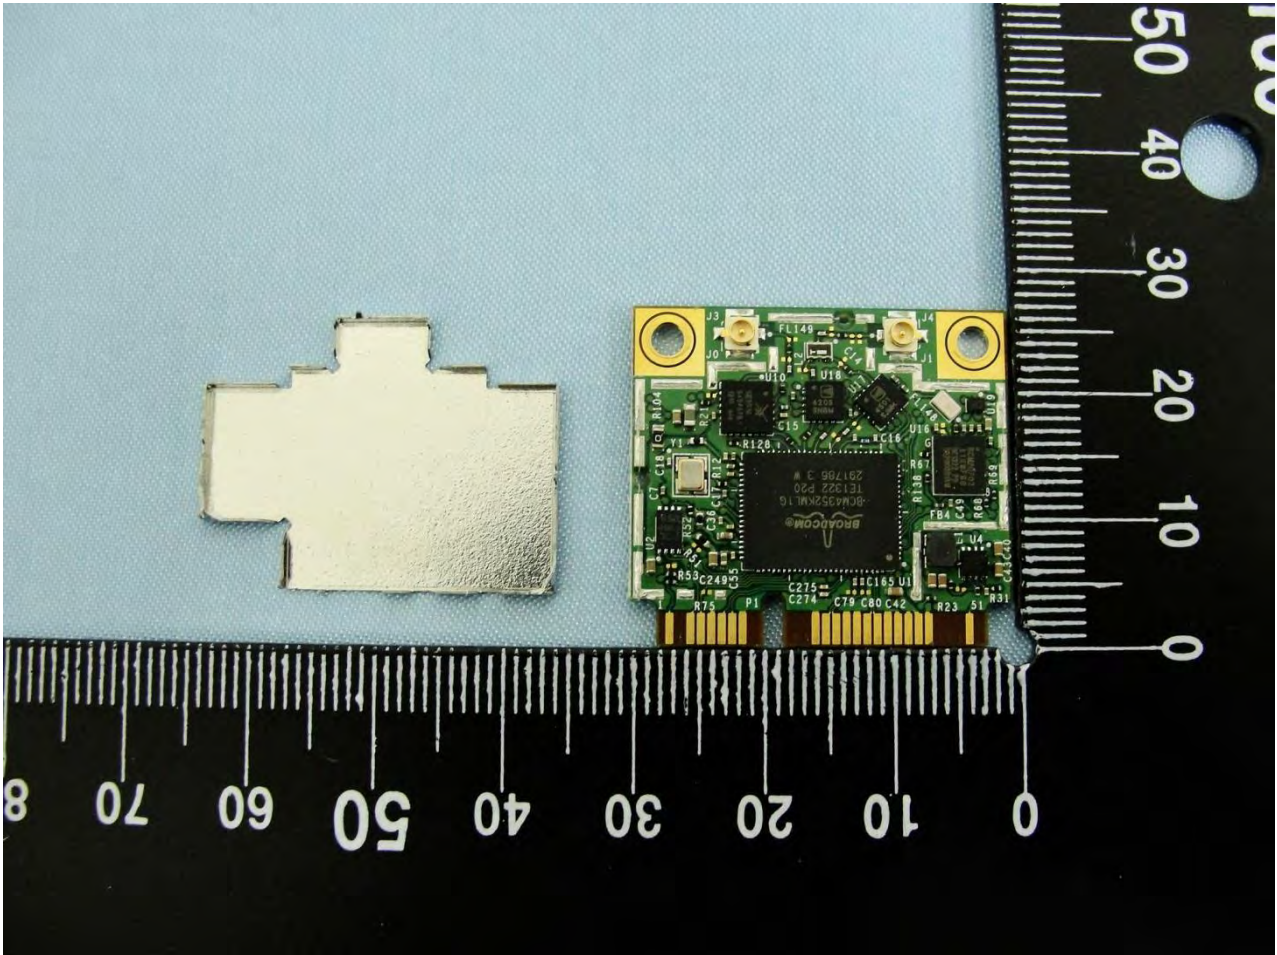

1. Photograph of the EUT

EUT: 802.11a/b/g/n/ac WLAN + Bluetooth PCI-E Mimi Card
(Brand Name: Broadcom / Model Name: BCM94352HMB)

EUT: 802.11a/b/g/n/ac WLAN + Bluetooth PCI-E Mimi Card
(Brand Name: Broadcom / Model Name: BCM94352HMB)

EUT: 802.11a/b/g/n/ac WLAN + Bluetooth PCI-E Mimi Card
(Brand Name: Broadcom / Model Name: BCM94352HMB)

EUT: 802.11a/b/g/n/ac WLAN + Bluetooth PCI-E Mimi Card
(Brand Name: Broadcom / Model Name: BCM94352HMB)

EUT: 802.11a/b/g/n/ac WLAN + Bluetooth PCI-E Mimi Card
(Brand Name: Broadcom / Model Name: BCM94352HMB)

2. External Photograph of the Host

Host: (Brand Name: Advantech

Model Name: PWS-870,PWS-870XXXXXXXXXXXXXXXXXXXXX (where "X" may be any alphanumeric character, "-" or blank.))