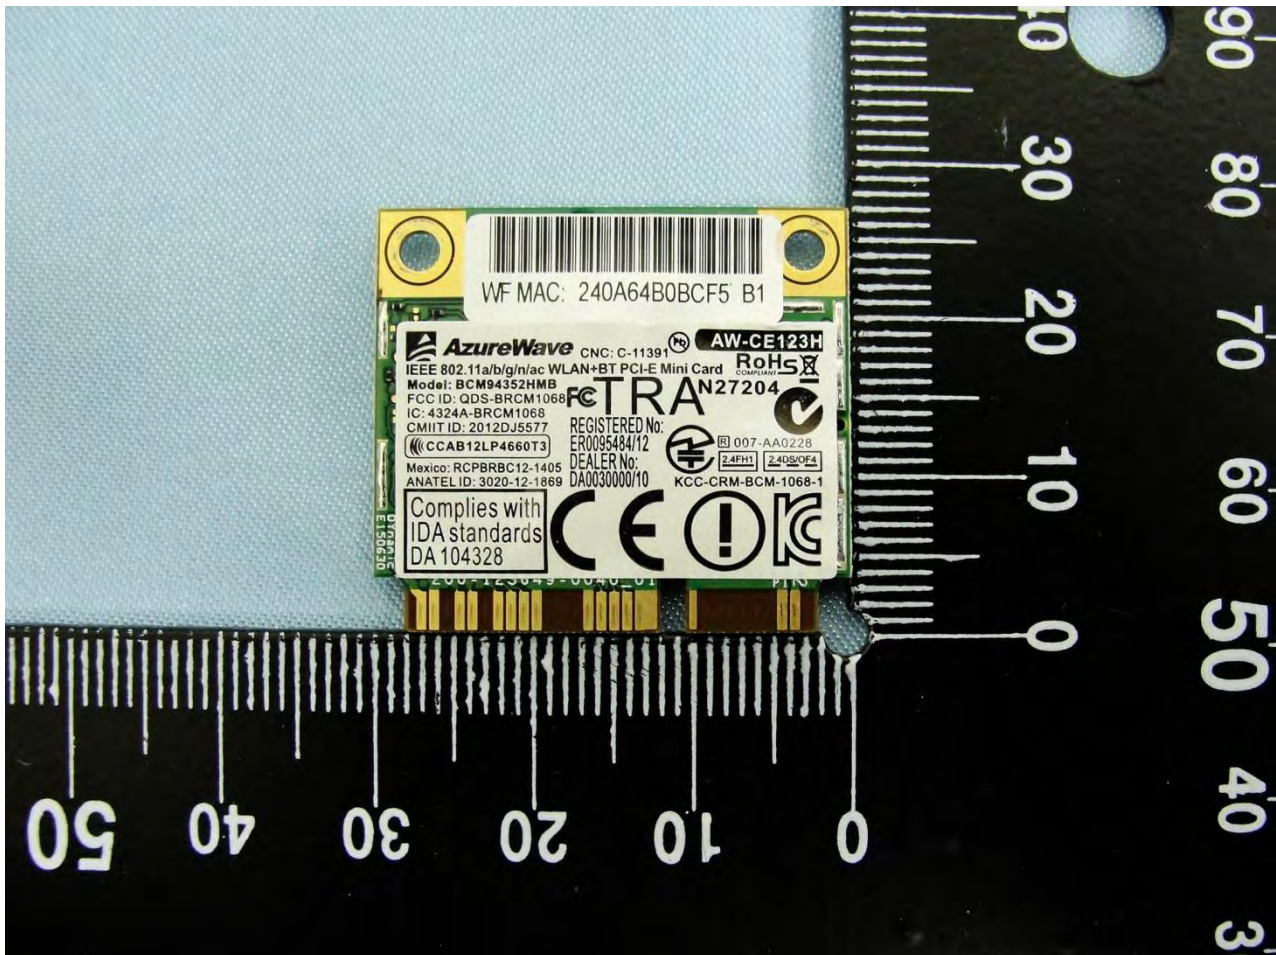

1. Photograph of the EUT

EUT: 802.11a/b/g/n/ac WLAN + Bluetooth PCI-E Mimi Card
(Brand Name: Broadcom / Model Name: BCM94352HMB)

EUT: 802.11a/b/g/n/ac WLAN + Bluetooth PCI-E Mimi Card
(Brand Name: Broadcom / Model Name: BCM94352HMB)

EUT: 802.11a/b/g/n/ac WLAN + Bluetooth PCI-E Mimi Card
(Brand Name: Broadcom / Model Name: BCM94352HMB)

EUT: 802.11a/b/g/n/ac WLAN + Bluetooth PCI-E Mimi Card
(Brand Name: Broadcom / Model Name: BCM94352HMB)

EUT: 802.11a/b/g/n/ac WLAN + Bluetooth PCI-E Mimi Card
(Brand Name: Broadcom / Model Name: BCM94352HMB)

2. External Photograph of the Host

Host: (Brand Name: Advantech

Model Name: PWS-870,PWS-870XXXXXXXXXXXXXXXXXXXXX (where "X" may be any alphanumeric character, "-" or blank.))