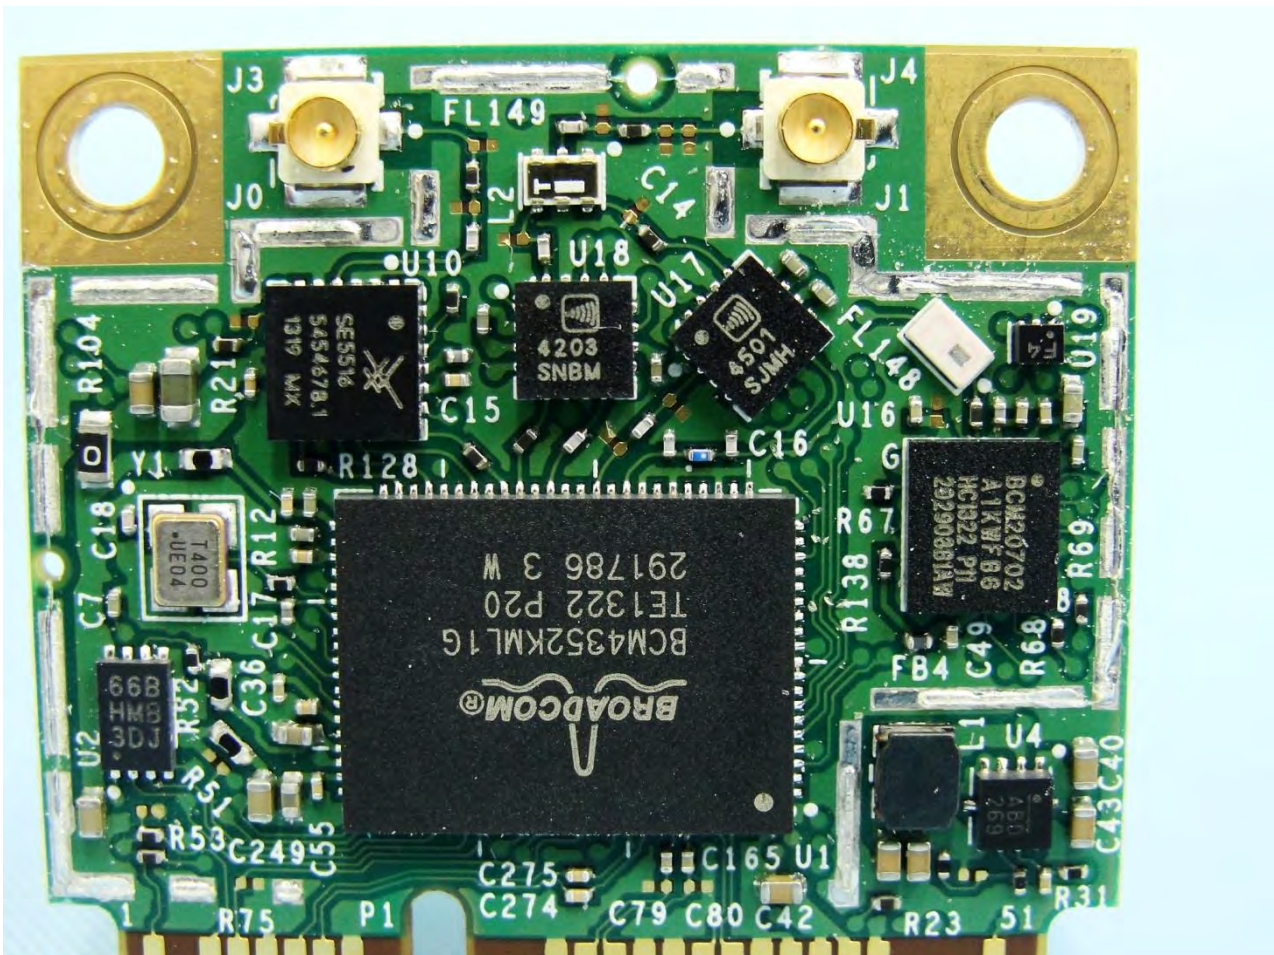

1. Photograph of the EUT

EUT: 802.11a/b/g/n/ac WLAN + Bluetooth PCI-E Mimi Card
(Brand Name: Broadcom / Model Name: BCM94352HMB)

EUT: 802.11a/b/g/n/ac WLAN + Bluetooth PCI-E Mimi Card
(Brand Name: Broadcom / Model Name: BCM94352HMB)

EUT: 802.11a/b/g/n/ac WLAN + Bluetooth PCI-E Mimi Card
(Brand Name: Broadcom / Model Name: BCM94352HMB)

EUT: 802.11a/b/g/n/ac WLAN + Bluetooth PCI-E Mimi Card
(Brand Name: Broadcom / Model Name: BCM94352HMB)

EUT: 802.11a/b/g/n/ac WLAN + Bluetooth PCI-E Mimi Card
(Brand Name: Broadcom / Model Name: BCM94352HMB)

2. External Photograph of the Host

Host: (Brand Name: Advantech

Model Name: PWS-870,PWS-870XXXXXXXXXXXXXXXXXXXXX (where "X" may be any alphanumeric character, "-" or blank.))

Host: (Brand Name: Advantech

Model Name: PWS-870,PWS-870XXXXXXXXXXXXXXXXXXXXX (where "X" may be any alphanumeric character, "-" or blank.)

Host: (Brand Name: Advantech

Model Name: PWS-870,PWS-870XXXXXXXXXXXXXXXXXXXX (where "X" may be any alphanumeric character, "-" or blank.))