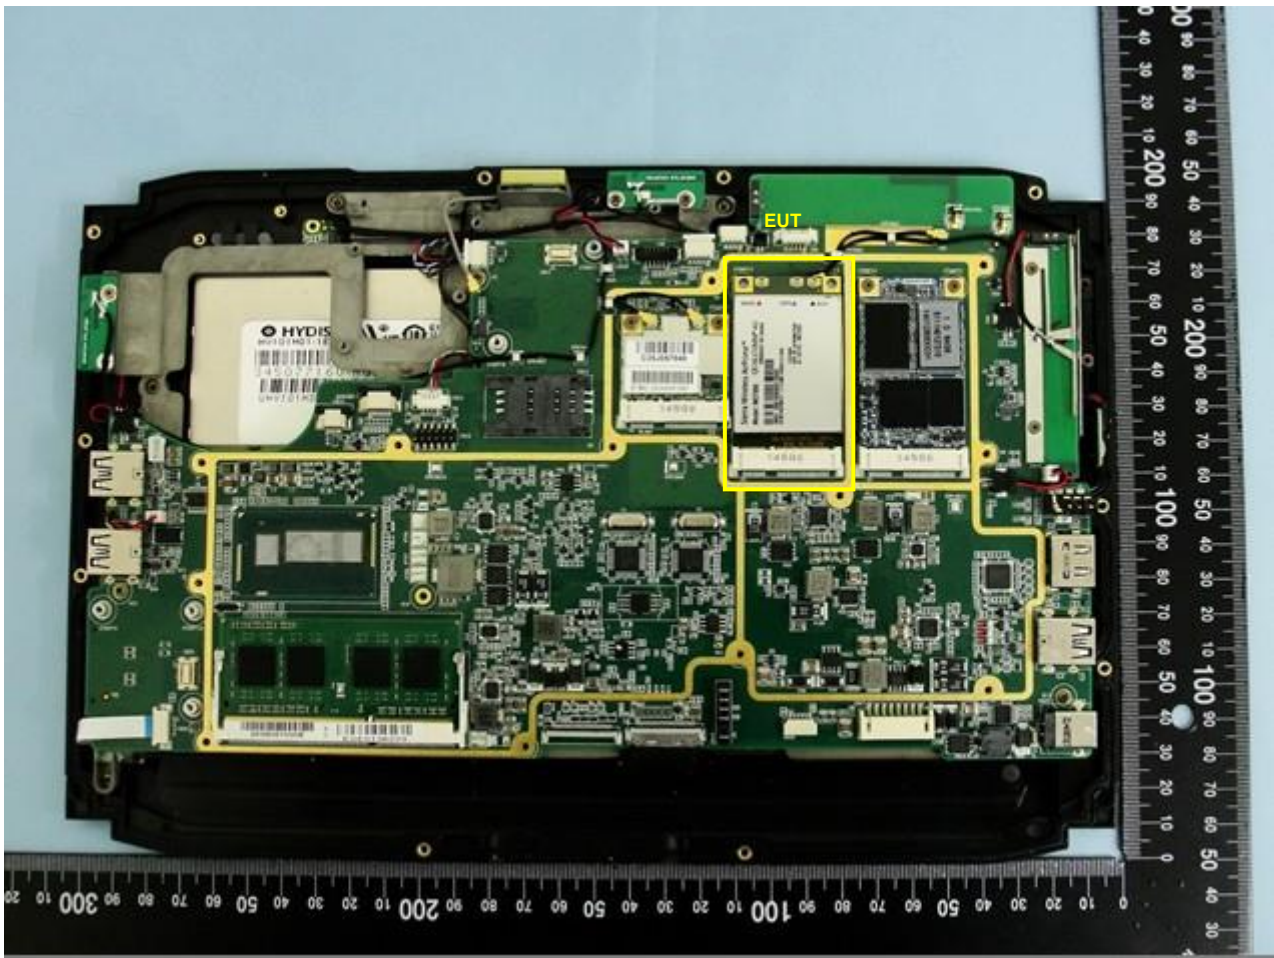

4. Internal Photograph of the Host

Host: (Brand Name: Advantech

Model Name: PWS-870,PWS-870XXXXXXXXXXXXXXXXXXXXX (where "X" may be any alphanumeric character, "-" or blank.))

Host: (Brand Name: Advantech

Model Name: PWS-870,PWS-870XXXXXXXXXXXXXXXXXXXX (where "X" may be any alphanumeric character, "-" or blank.))

Host: (Brand Name: Advantech

Model Name: PWS-870,PWS-870XXXXXXXXXXXXXXXXXXXXX (where "X" may be any alphanumeric character, "-" or blank.))

Host: (Brand Name: Advantech

Model Name: PWS-870,PWS-870XXXXXXXXXXXXXXXXXXXX (where "X" may be any alphanumeric character, "-" or blank.))

Host: (Brand Name: Advantech

Model Name: PWS-870,PWS-870XXXXXXXXXXXXXXXXXXXX (where "X" may be any alphanumeric character, "-" or blank.))