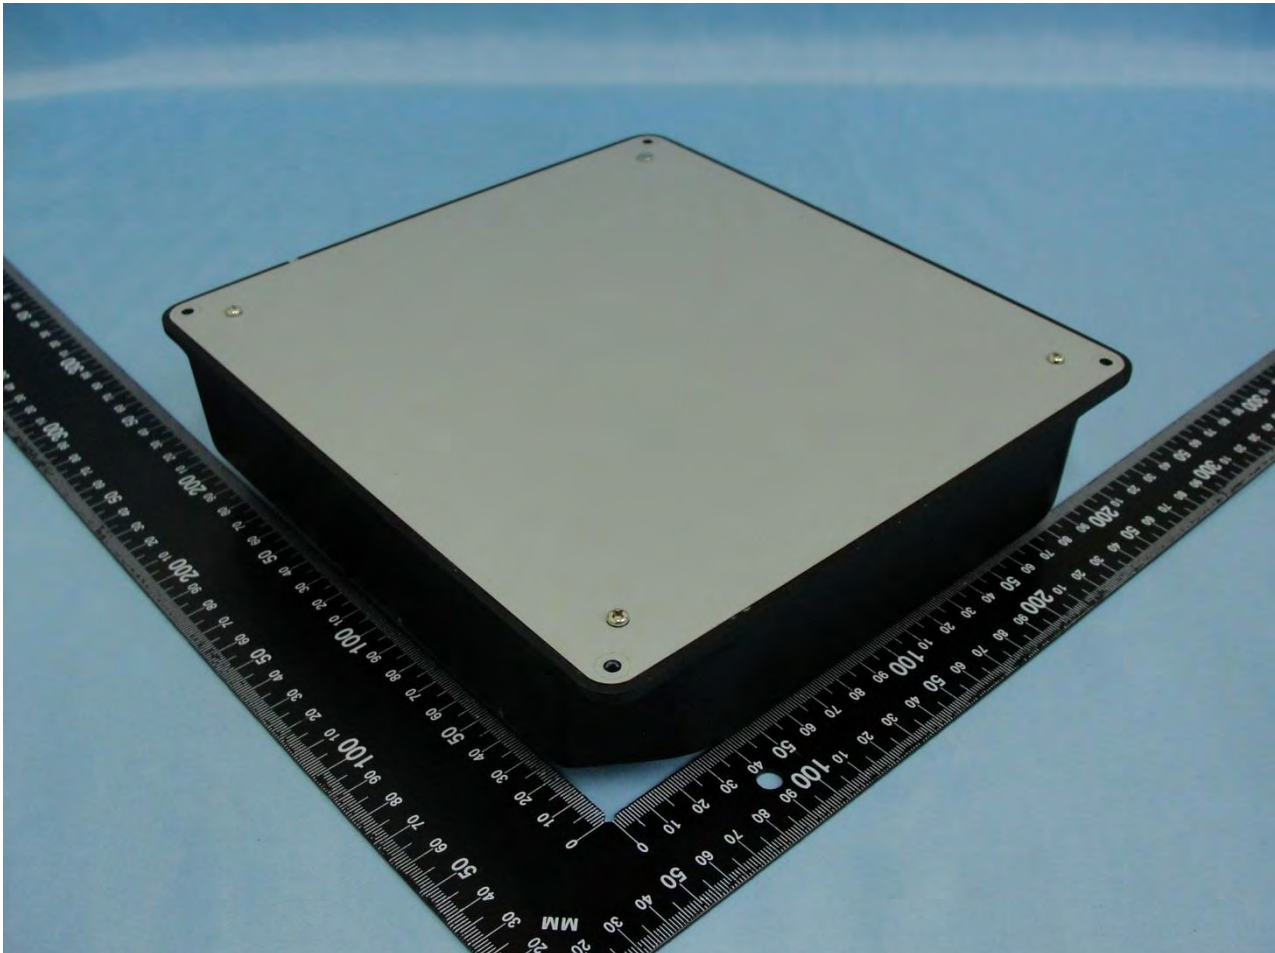

Host: (Brand Name: Advantech

Model Name: PWS-870,PWS-870XXXXXXXXXXXXXXXXXXXXX (where "X" may be any alphanumeric character, "-" or blank.))