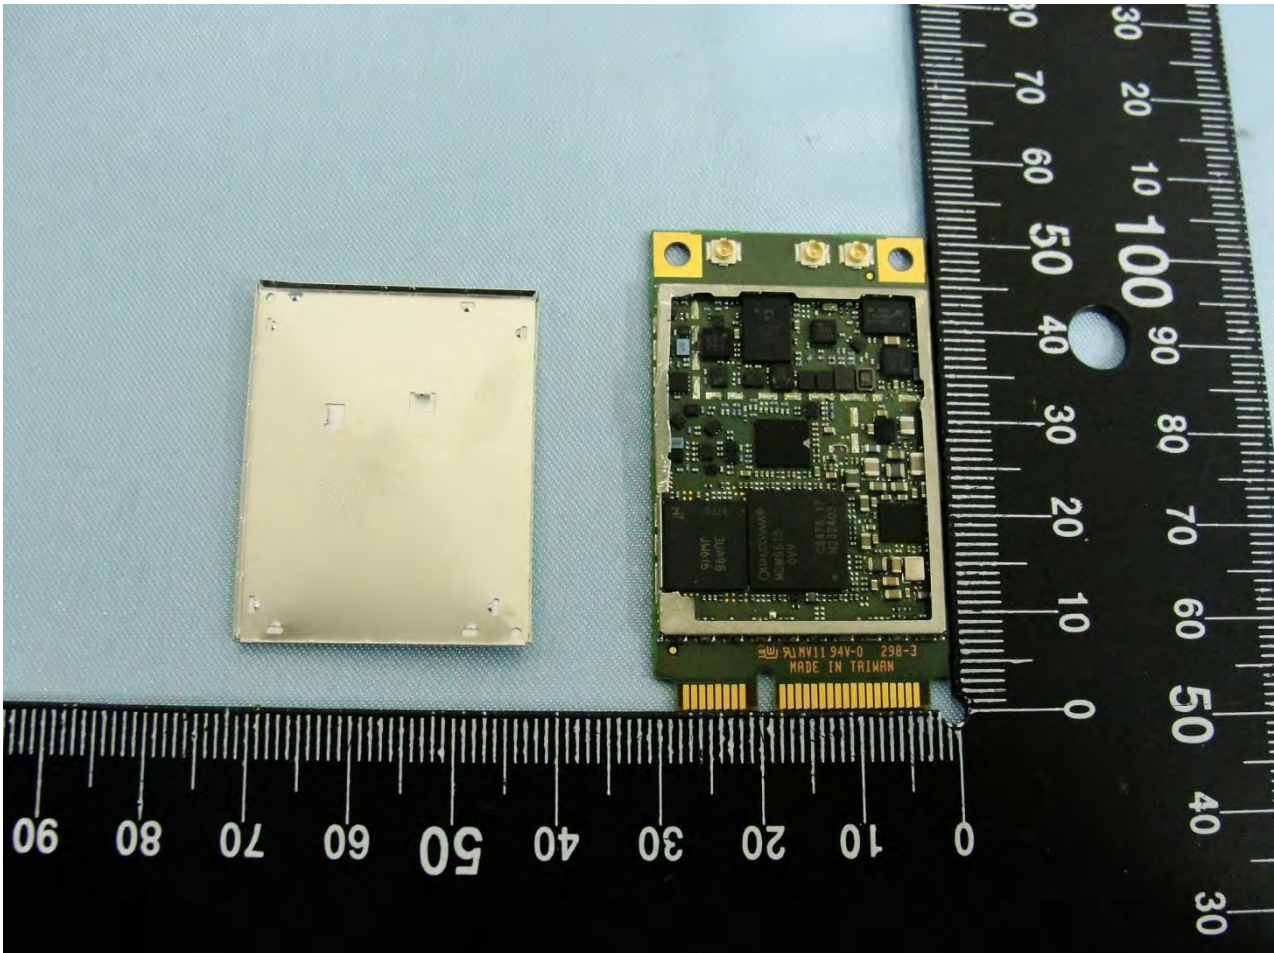

1. Photograph of the EUT

EUT: Wireless Modules (Brand Name: Sierra / Model Name: MC7355)

EUT: Wireless Modules (Brand Name: Sierra / Model Name: MC7355)

EUT: Wireless Modules (Brand Name: Sierra / Model Name: MC7355)

EUT: Wireless Modules (Brand Name: Sierra / Model Name: MC7355)

EUT: Wireless Modules (Brand Name: Sierra / Model Name: MC7355)

2. External Photograph of the Host

Host: (Brand Name: Advantech

Model Name: PWS-870,PWS-870XXXXXXXXXXXXXXXXXXXX (where "X" may be any alphanumeric character, "-" or blank.))