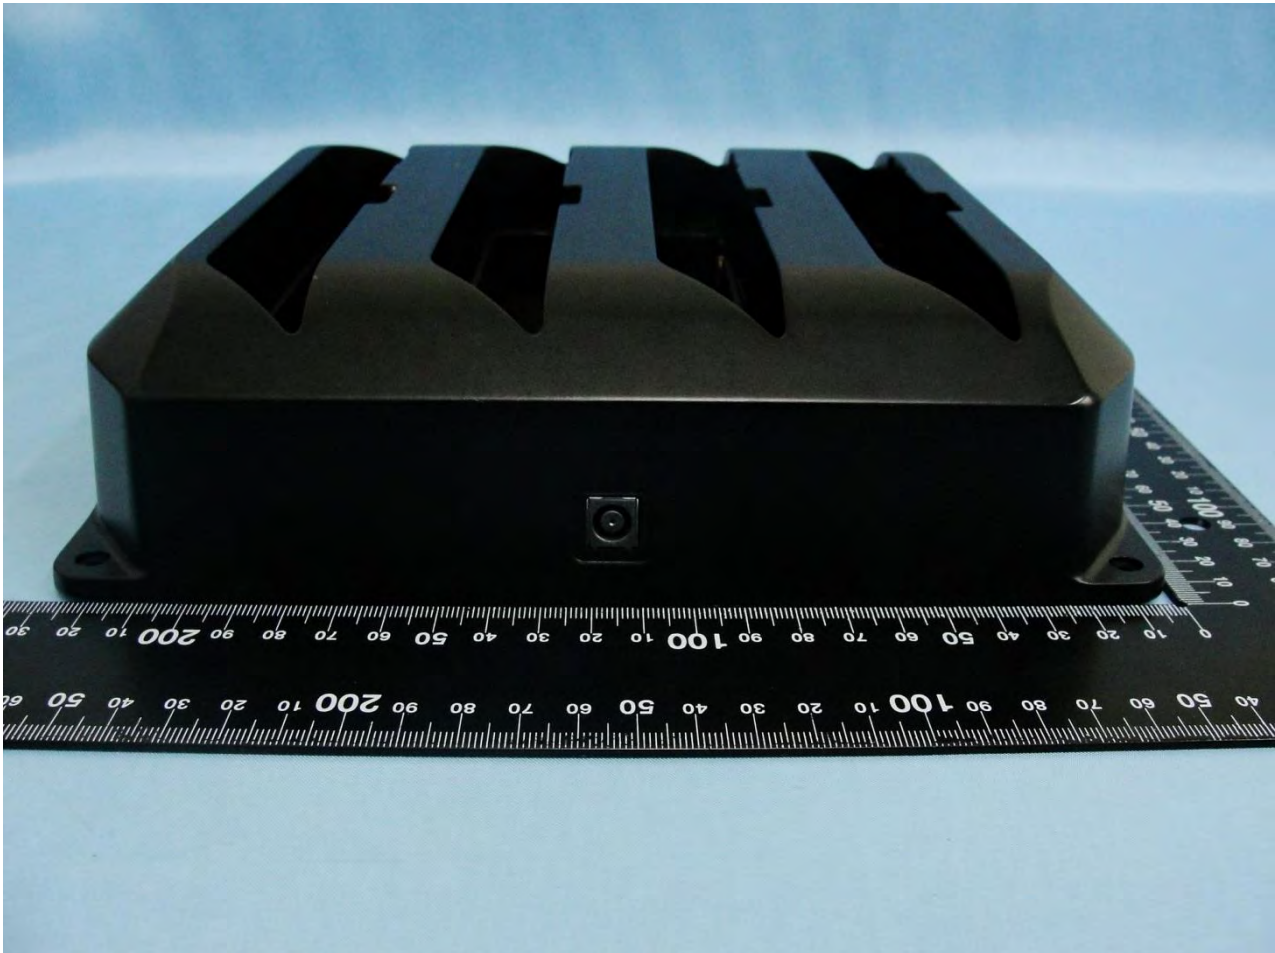

Battery Charger

Host: (Brand Name: Advantech

Model Name: PWS-870,PWS-870XXXXXXXXXXXXXXXXXXXXX (where "X" may be any alphanumeric character, "-" or blank.))

Host: (Brand Name: Advantech

Model Name: PWS-870,PWS-870XXXXXXXXXXXXXXXXXXXXX (where "X" may be any alphanumeric character, "-" or blank.))