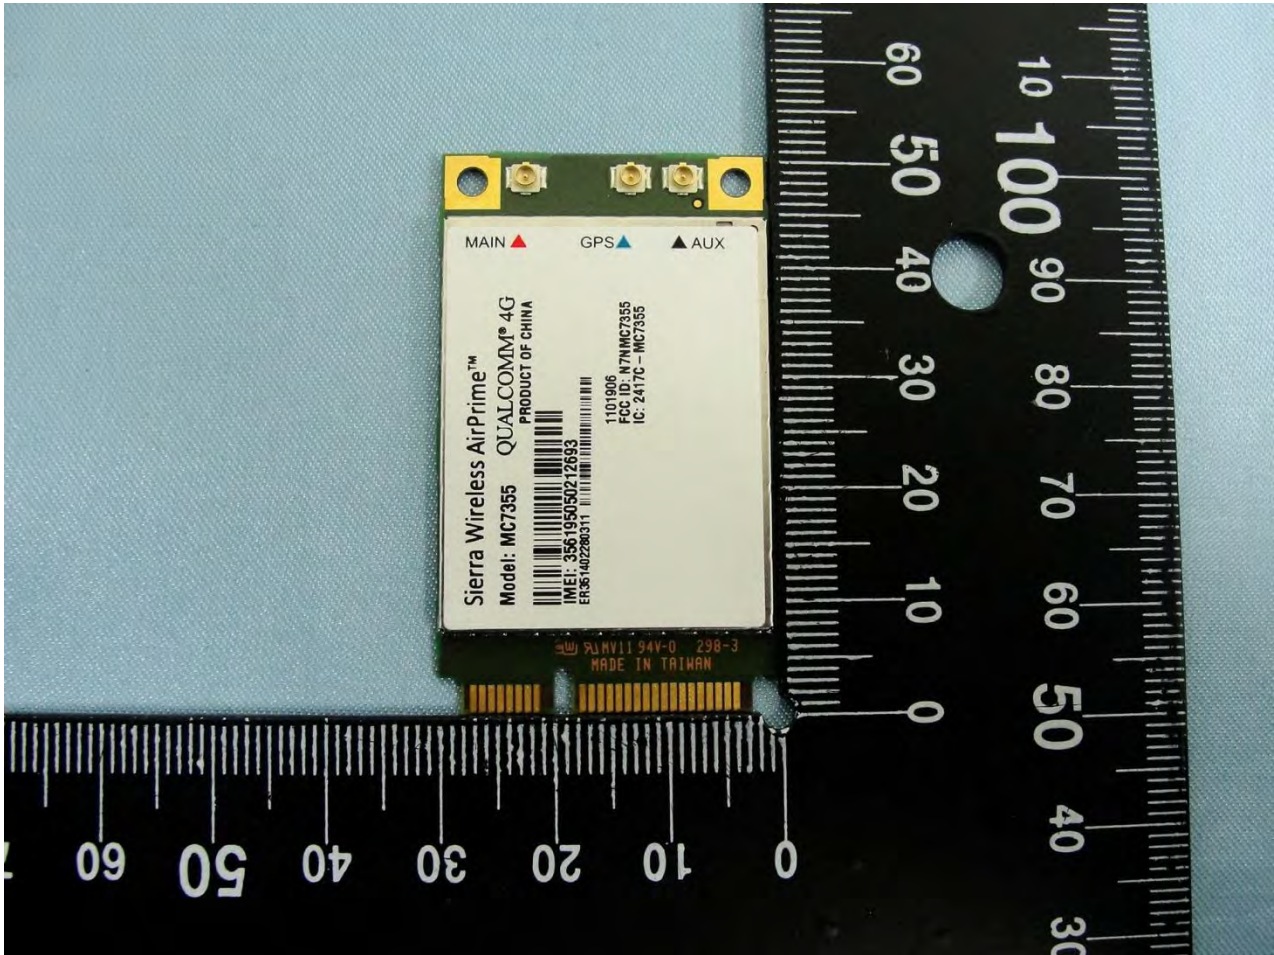

1. Photograph of the EUT

EUT: Wireless Modules (Brand Name: Sierra / Model Name: MC7355)

EUT: Wireless Modules (Brand Name: Sierra / Model Name: MC7355)

EUT: Wireless Modules (Brand Name: Sierra / Model Name: MC7355)

EUT: Wireless Modules (Brand Name: Sierra / Model Name: MC7355)

EUT: Wireless Modules (Brand Name: Sierra / Model Name: MC7355)

2. External Photograph of the Host

Host: (Brand Name: Advantech

Model Name: PWS-870,PWS-870XXXXXXXXXXXXXXXXXXXX (where "X" may be any alphanumeric character, "-" or blank.))