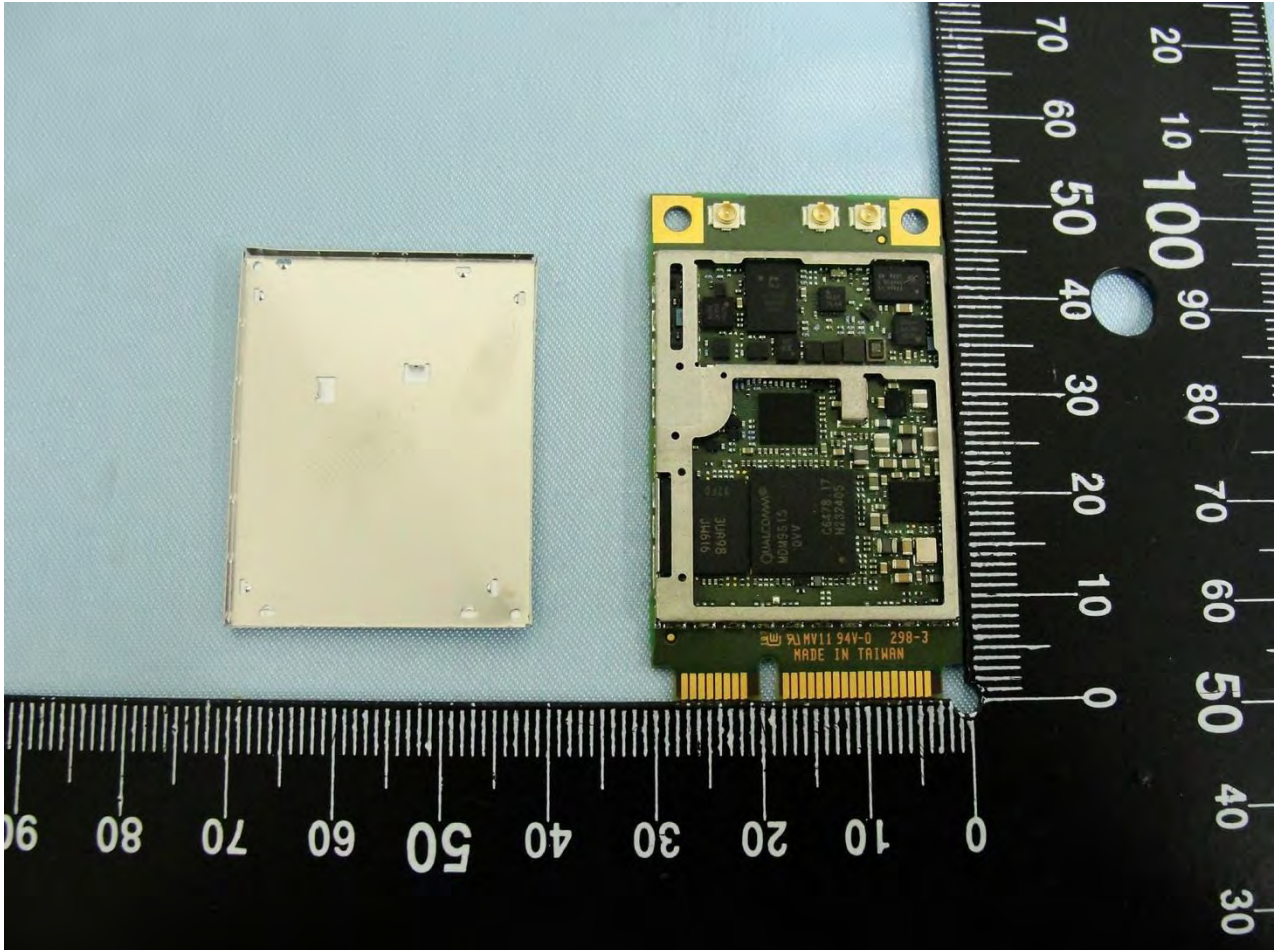

1. Photograph of the EUT

EUT: Wireless Modules (Brand Name: Sierra / Model Name: MC7355)

EUT: Wireless Modules (Brand Name: Sierra / Model Name: MC7355)

EUT: Wireless Modules (Brand Name: Sierra / Model Name: MC7355)

EUT: Wireless Modules (Brand Name: Sierra / Model Name: MC7355)

EUT: Wireless Modules (Brand Name: Sierra / Model Name: MC7355)

2. External Photograph of the Host

Host: (Brand Name: Advantech

Model Name: PWS-870,PWS-870XXXXXXXXXXXXXXXXXXXX (where "X" may be any alphanumeric character, "-" or blank.))

Host: (Brand Name: Advantech

Model Name: PWS-870,PWS-870XXXXXXXXXXXXXXXXXXXX (where "X" may be any alphanumeric character, "-" or blank.))

Host: (Brand Name: Advantech

Model Name: PWS-870,PWS-870XXXXXXXXXXXXXXXXXXXX (where "X" may be any alphanumeric character, "-" or blank.))