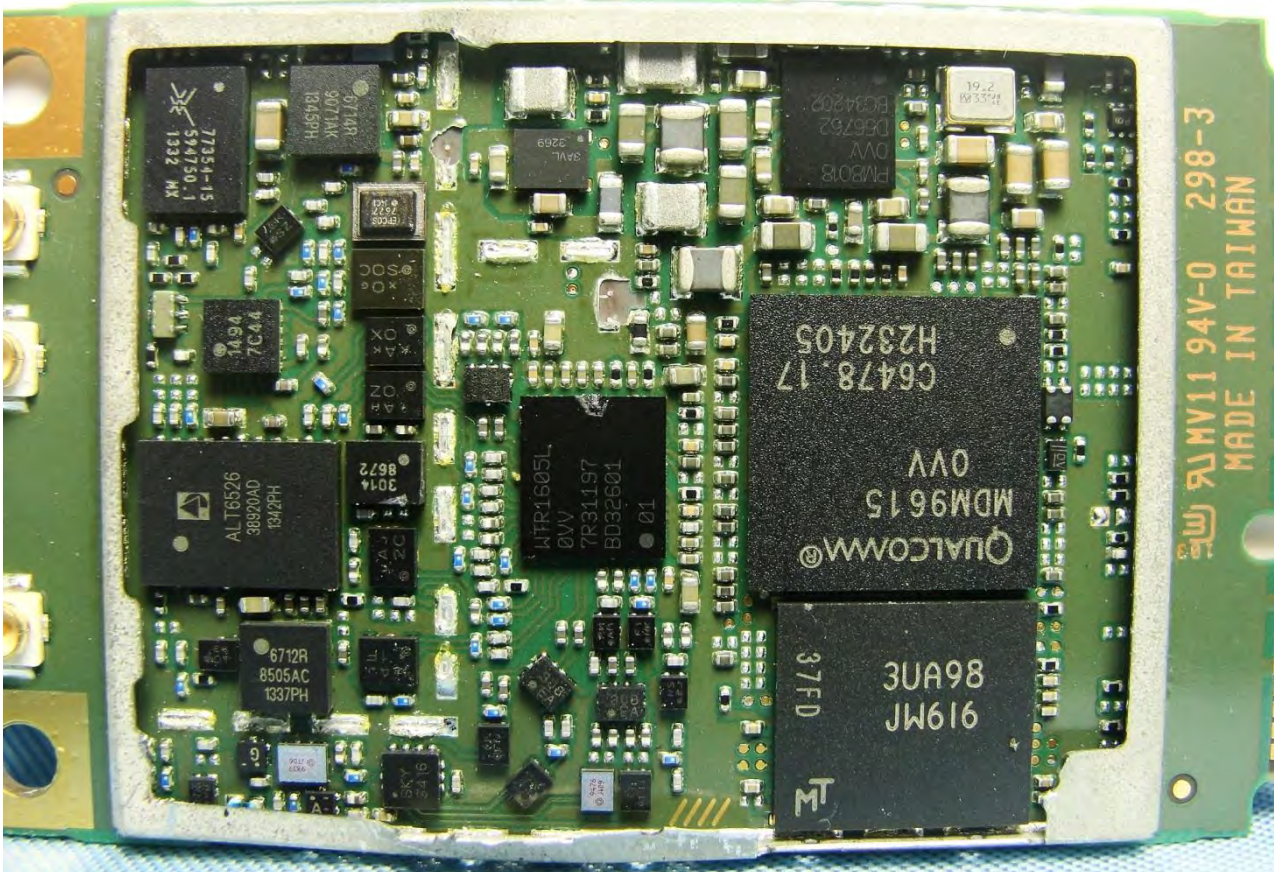

1. Photograph of the EUT

EUT: Wireless Modules (Brand Name: Sierra / Model Name: MC7355)

EUT: Wireless Modules (Brand Name: Sierra / Model Name: MC7355)

EUT: Wireless Modules (Brand Name: Sierra / Model Name: MC7355)

EUT: Wireless Modules (Brand Name: Sierra / Model Name: MC7355)

EUT: Wireless Modules (Brand Name: Sierra / Model Name: MC7355)

2. External Photograph of the Host

Host: (Brand Name: Advantech

Model Name: PWS-870,PWS-870XXXXXXXXXXXXXXXXXXXX (where "X" may be any alphanumeric character, "-" or blank.))

Host: (Brand Name: Advantech

Model Name: PWS-870,PWS-870XXXXXXXXXXXXXXXXXXXX (where "X" may be any alphanumeric character, "-" or blank.))

Host: (Brand Name: Advantech

Model Name: PWS-870,PWS-870XXXXXXXXXXXXXXXXXXXX (where "X" may be any alphanumeric character, "-" or blank.))