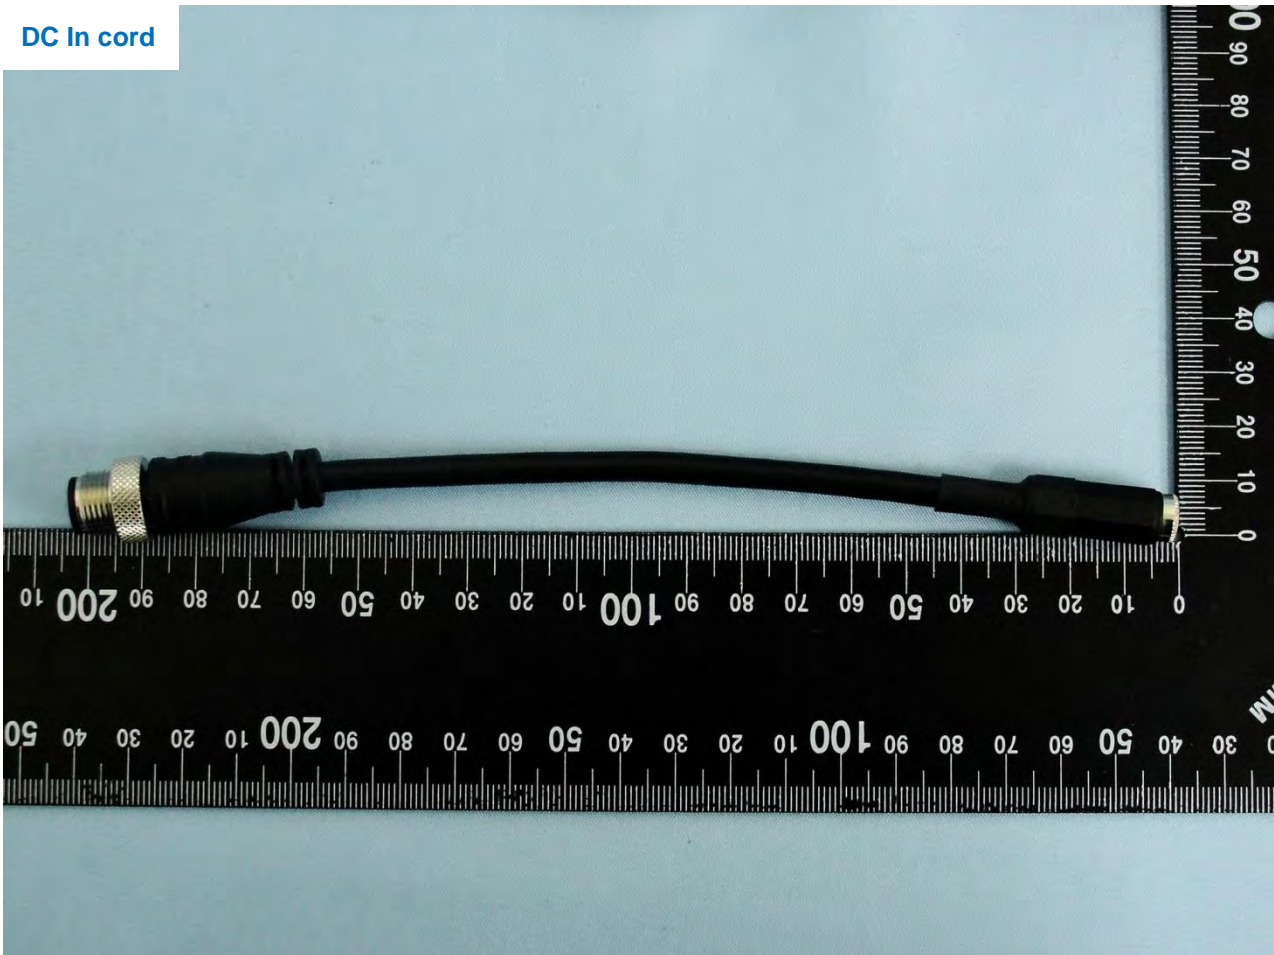

PWS-870 Universal Cover

Host: (Brand Name: Advantech

Model Name: PWS-870,PWS-870XXXXXXXXXXXXXXXXXXXX (where "X" may be any alphanumeric character, "-" or blank.))

DC In cord

Host: (Brand Name: Advantech

Model Name: PWS-870,PWS-870XXXXXXXXXXXXXXXXXXXX (where "X" may be any alphanumeric character, "-" or blank.))