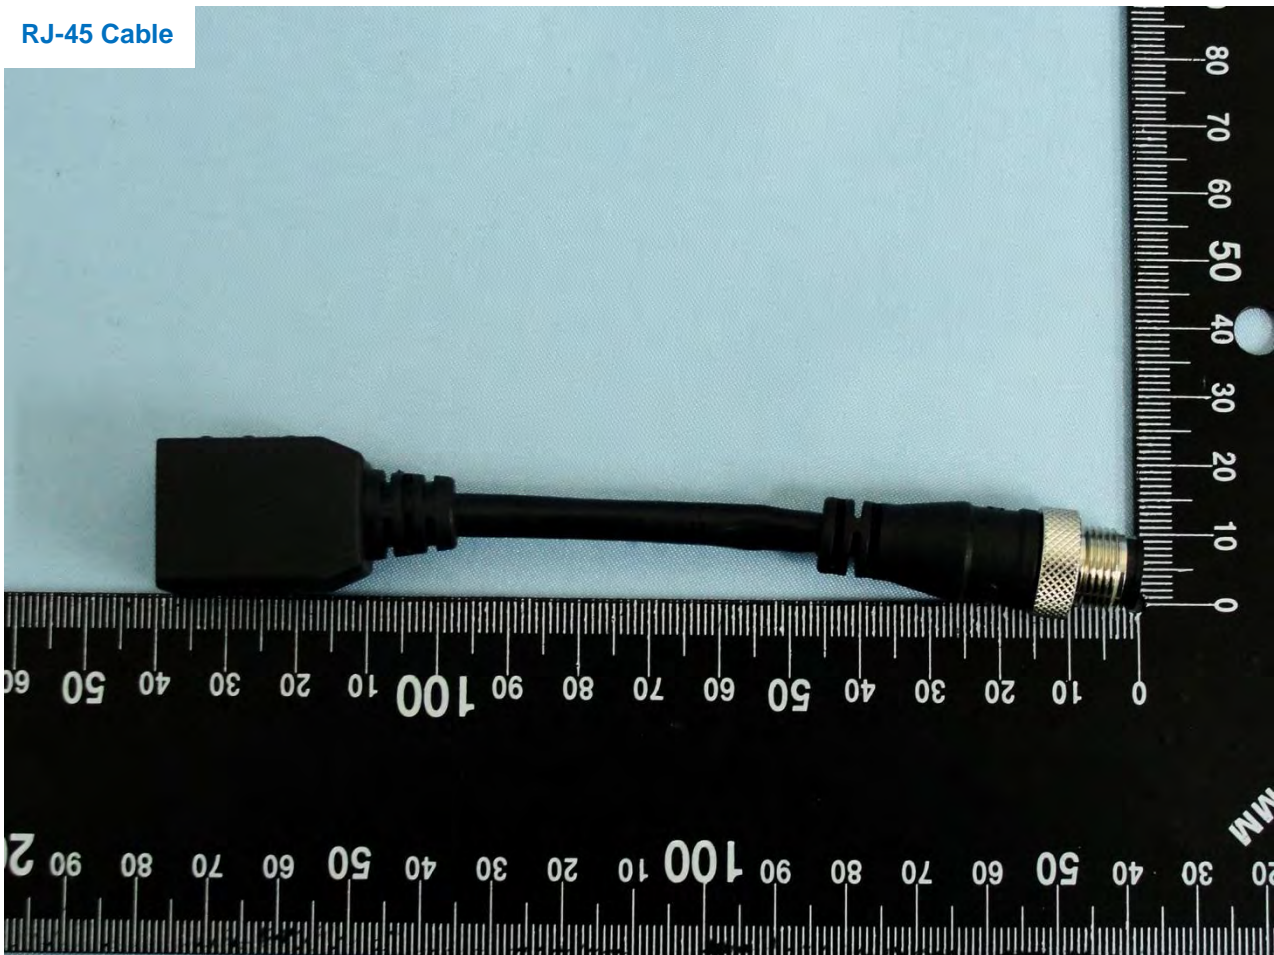

Host: (Brand Name: Advantech

Model Name: PWS-870,PWS-870XXXXXXXXXXXXXXXXXXXX (where "X" may be any alphanumeric character, "-" or blank.))

RJ-45 Cable