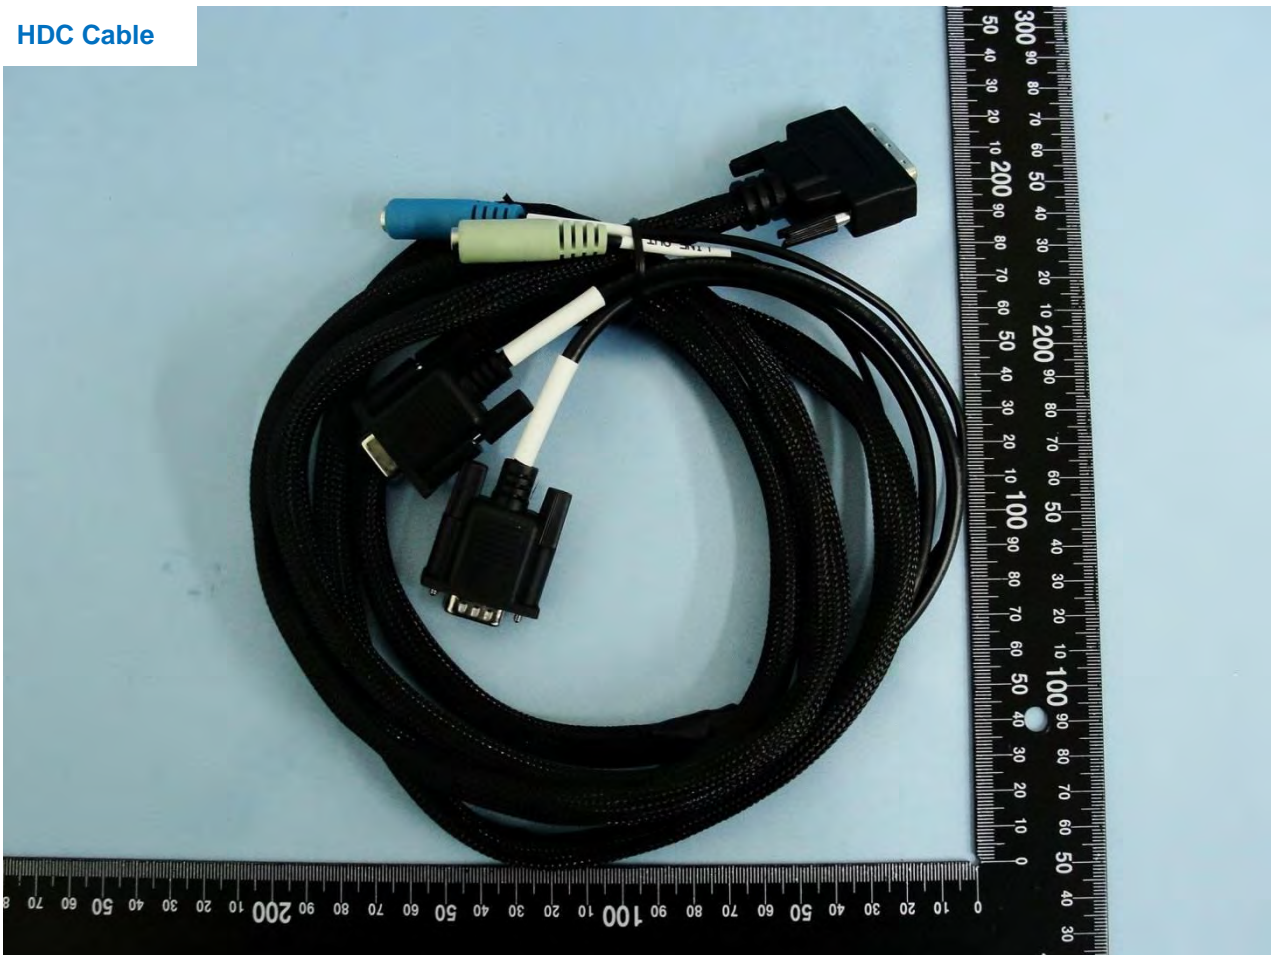

Host: (Brand Name: Advantech

Model Name: PWS-870,PWS-870XXXXXXXXXXXXXXXXXXXXX (where "X" may be any alphanumeric character, "-" or blank.))

HDC Cable