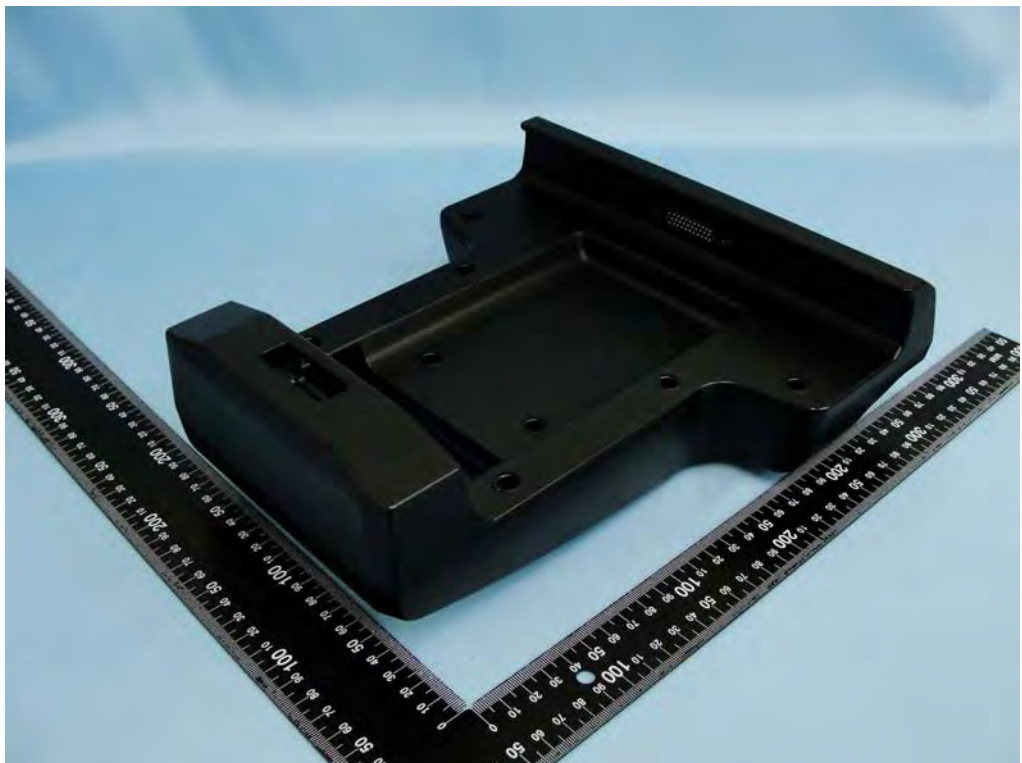

NFC Module: 9698087010F

Office Cradle

Vehicle Cradle

Battery Charger

PWS-870 Universal Cover