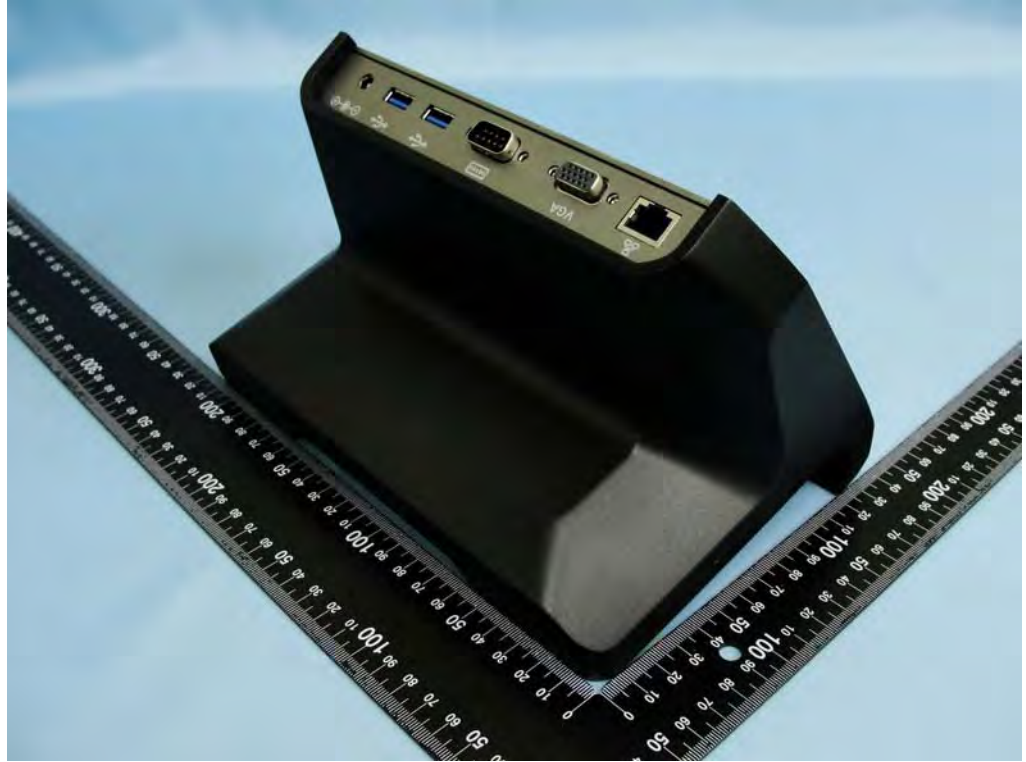

NFC Module: 9698087010F

Office Cradle

Vehicle Cradle

Battery Charger

PWS-870 Universal Cover