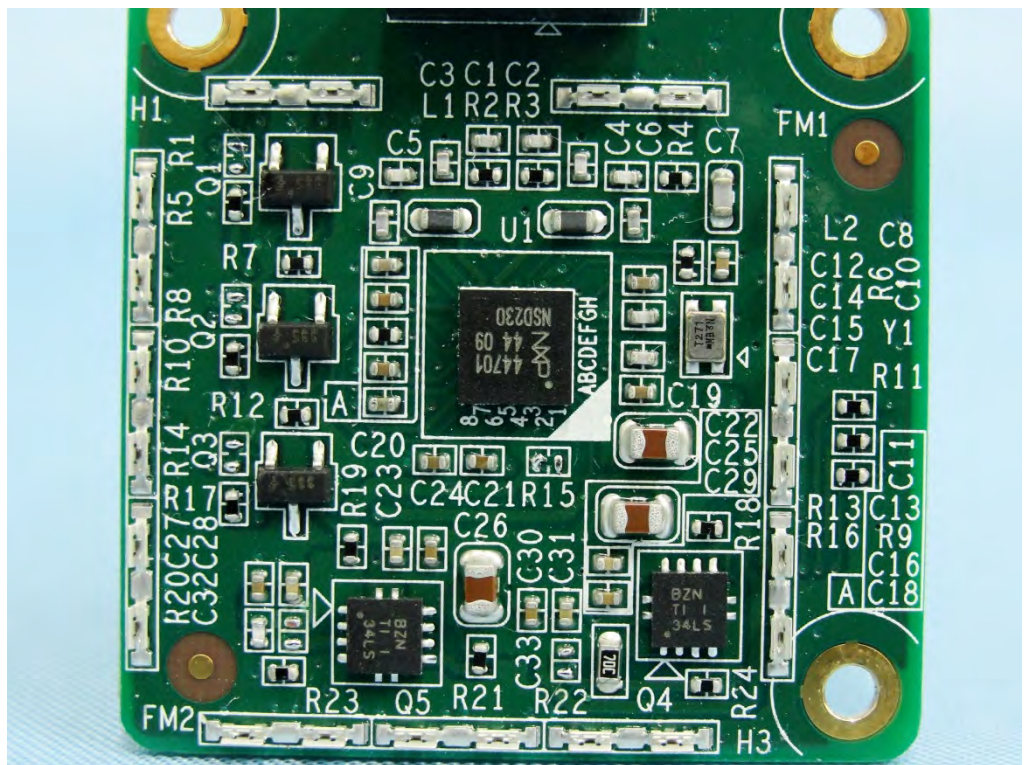

NFC Module: 9698087010F

Office Cradle

Vehicle Cradle

Battery Charger

PWS-870 Universal Cover