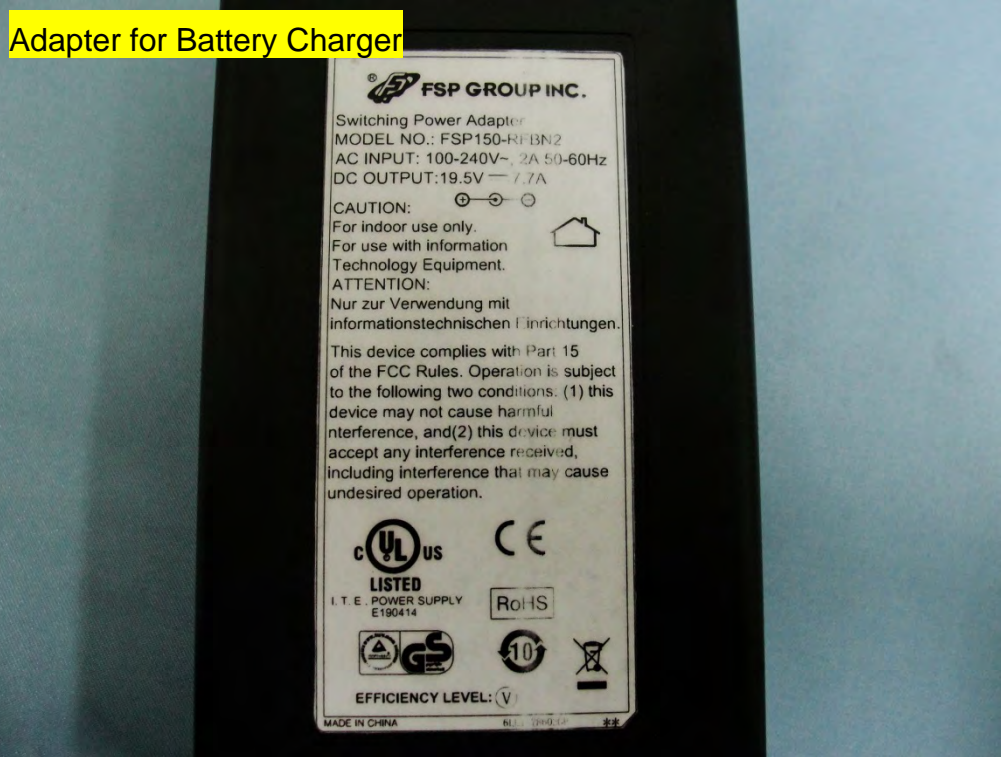

NFC Module: 9698087010F

Office Cradle

Vehicle Cradle

Battery Charger

PWS-870 Universal Cover