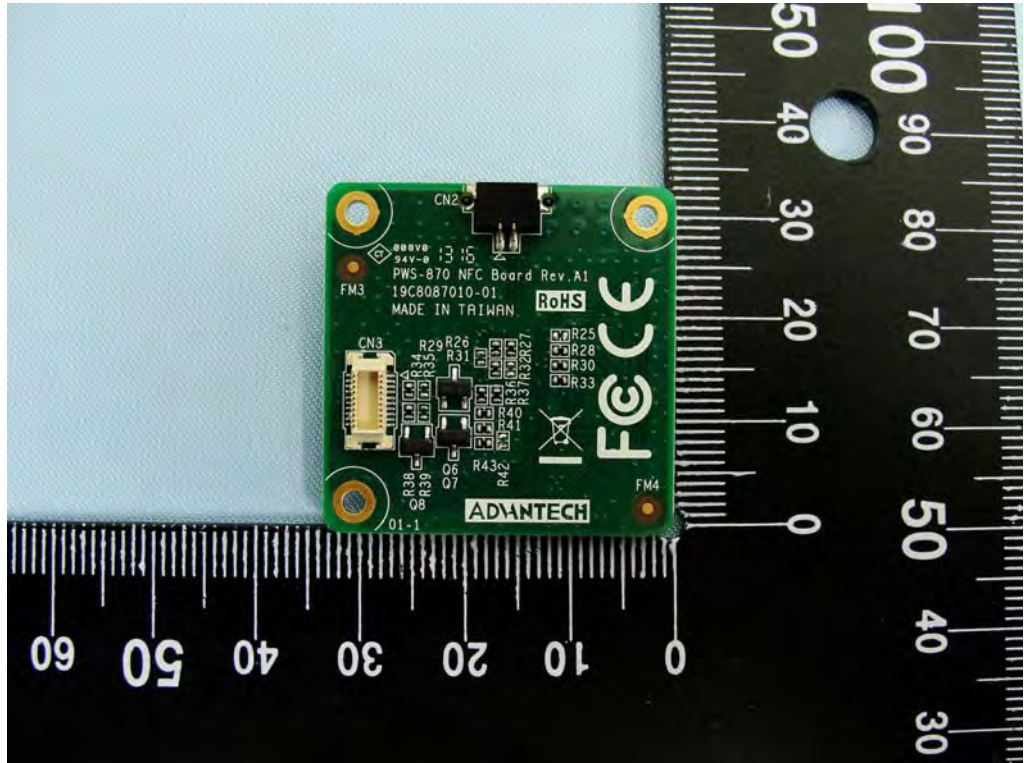

NFC Module: 9698087010F

Office Cradle

Vehicle Cradle

Battery Charger

PWS-870 Universal Cover