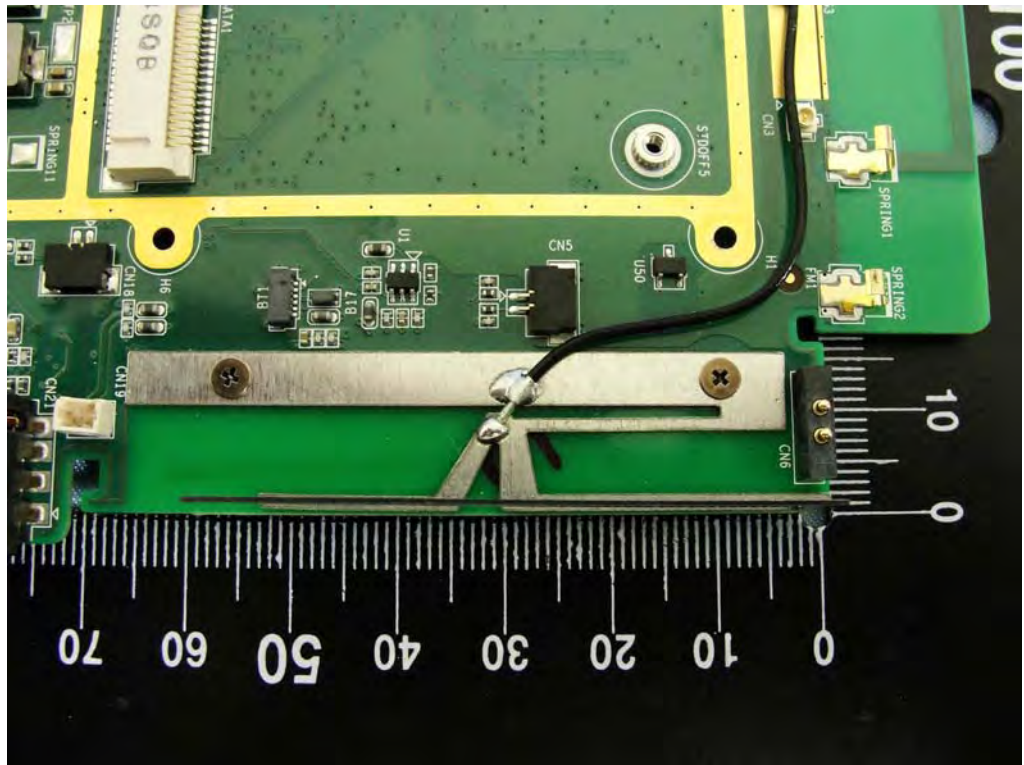

NFC Module: 9698087010F

Office Cradle

Vehicle Cradle

Battery Charger

PWS-870 Universal Cover