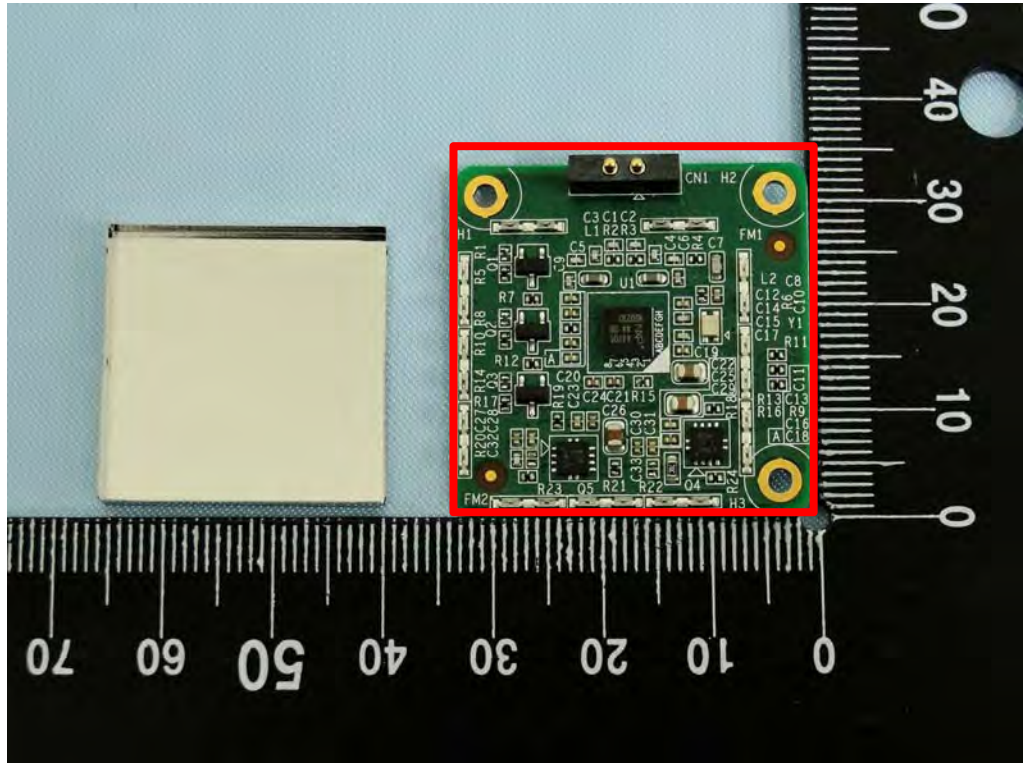

NFC Module: 9698087010F

Office Cradle

Vehicle Cradle

Battery Charger

PWS-870 Universal Cover