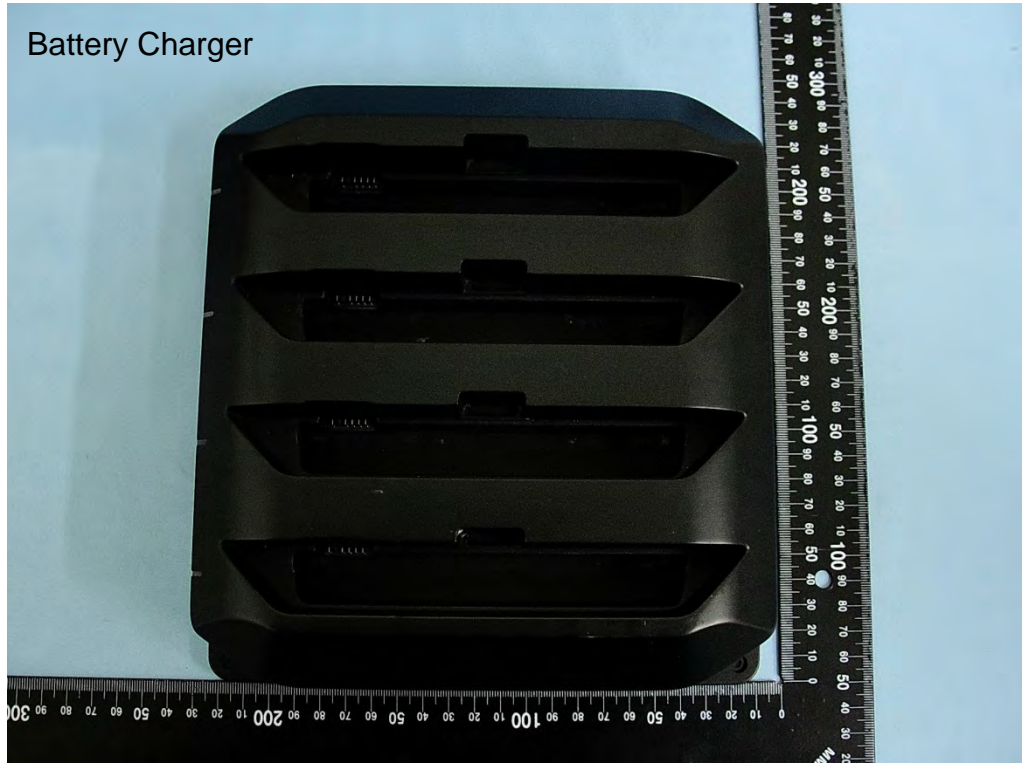

NFC Module: 9698087010F

Office Cradle

Vehicle Cradle

Battery Charger

PWS-870 Universal Cover