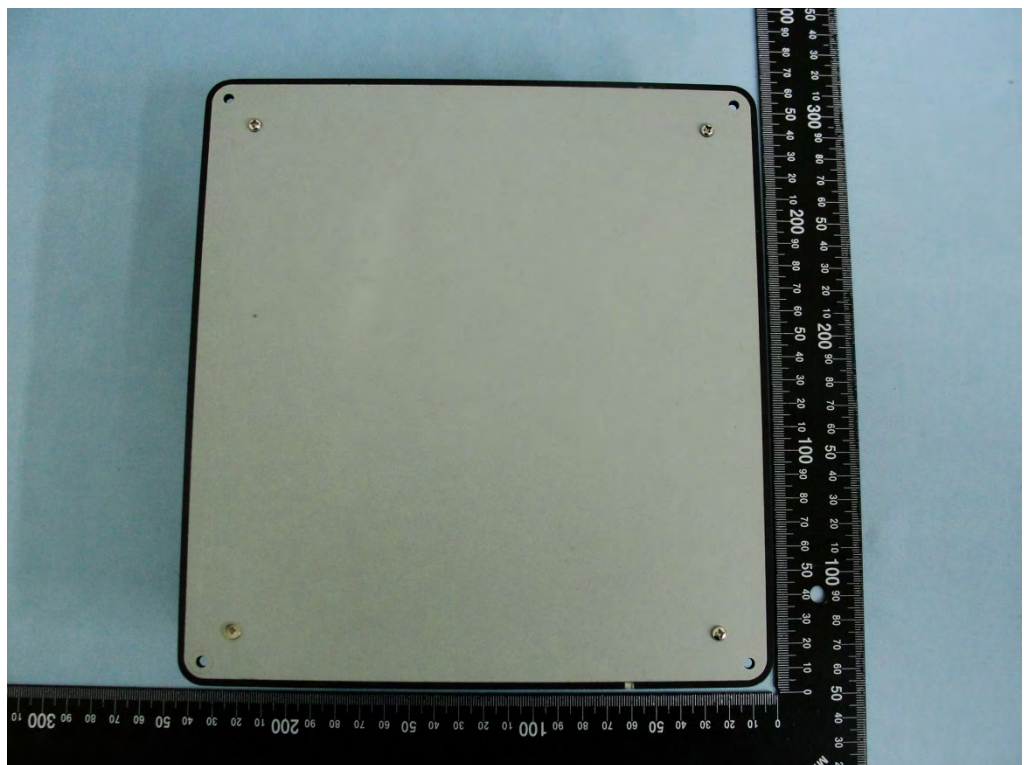

NFC Module: 9698087010F

Office Cradle

Vehicle Cradle

Battery Charger

PWS-870 Universal Cover