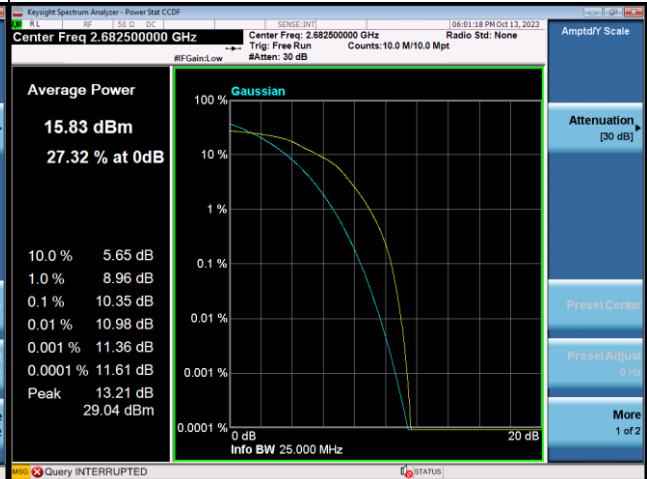

16QAM-41515