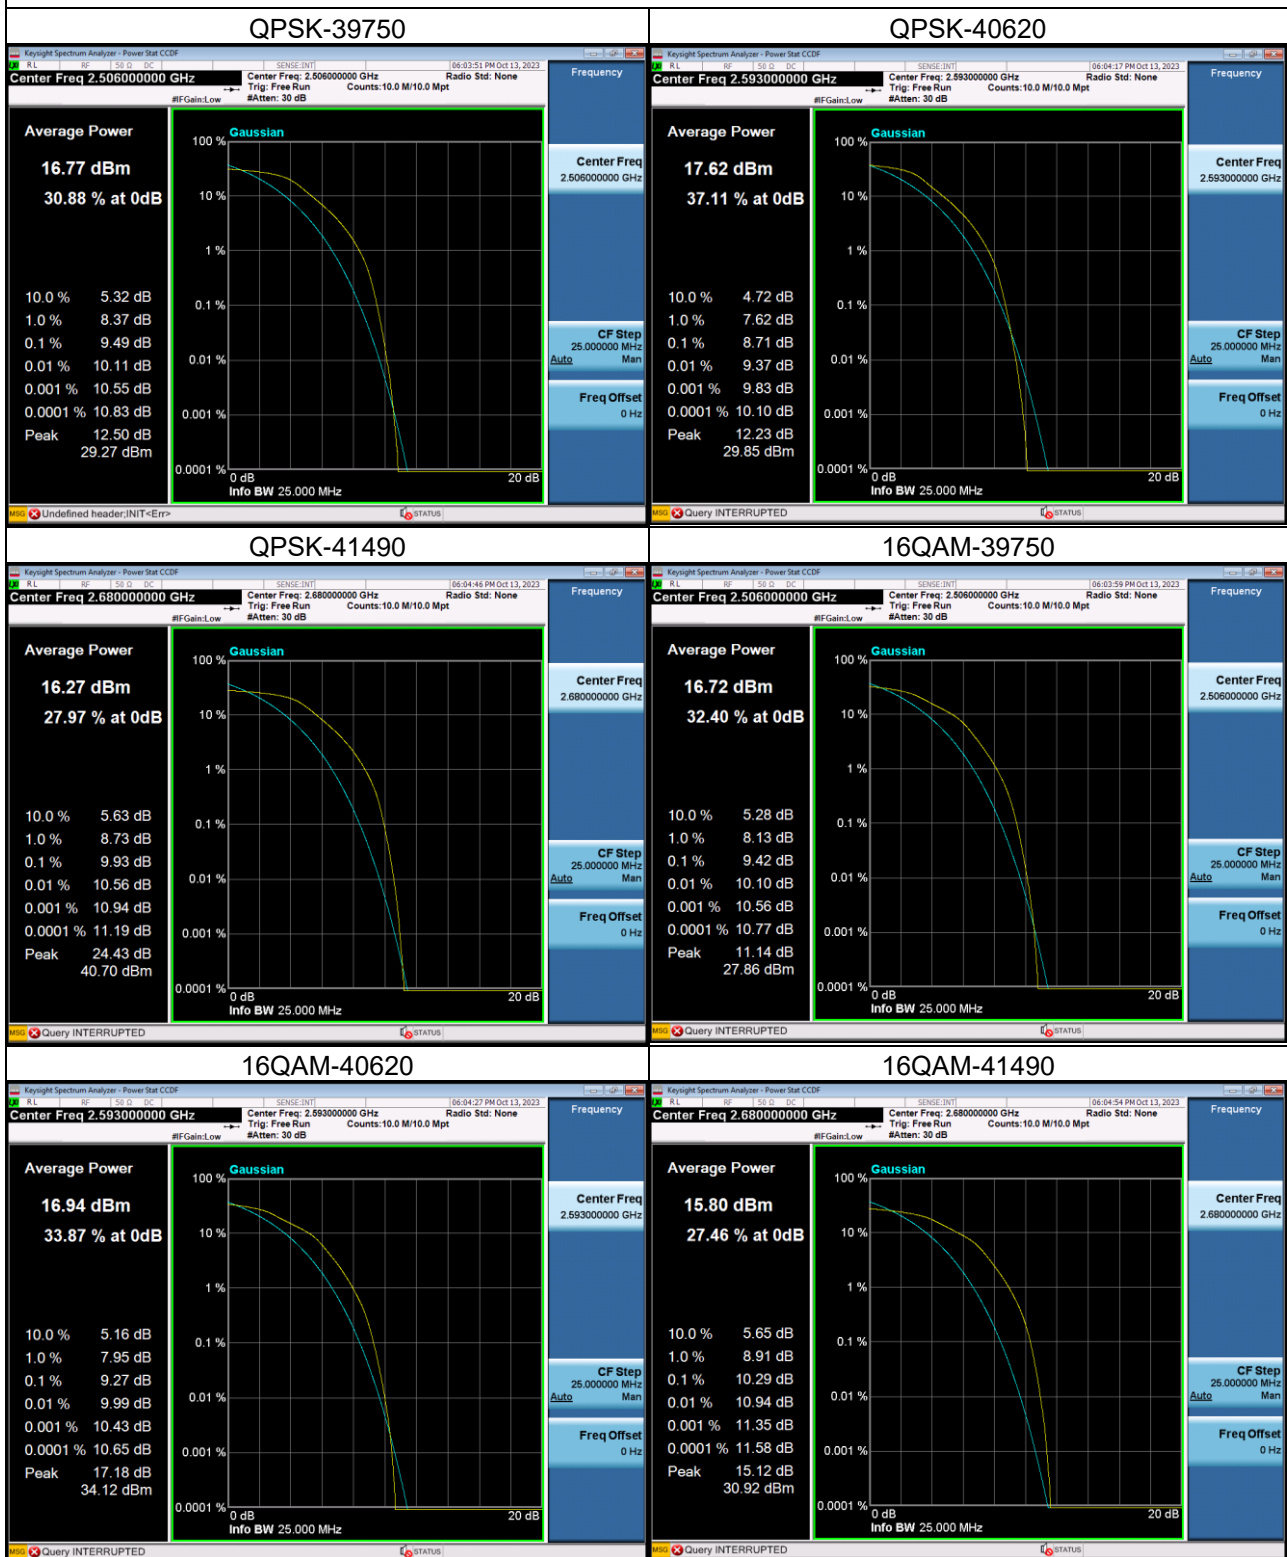

## LTE Band 41\_20M Spectrum Plot

## LTE Band 66\_1.4M Spectrum Plot