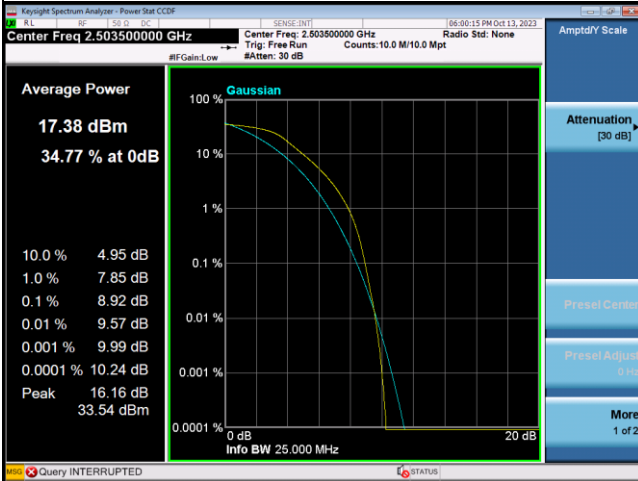

LTE Band 41_15M Spectrum Plot

QPSK-39725