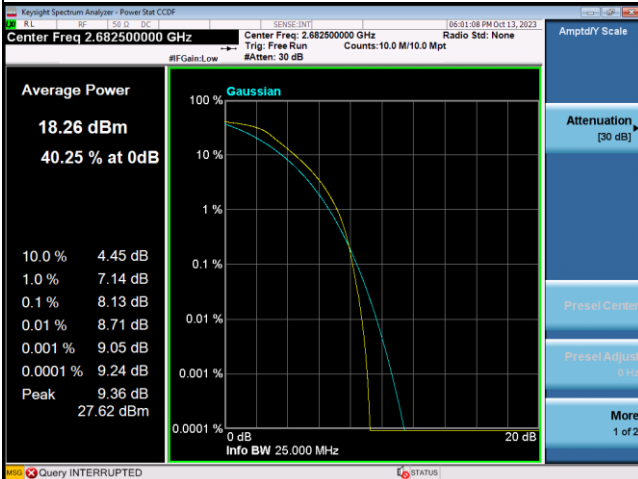

QPSK-41515