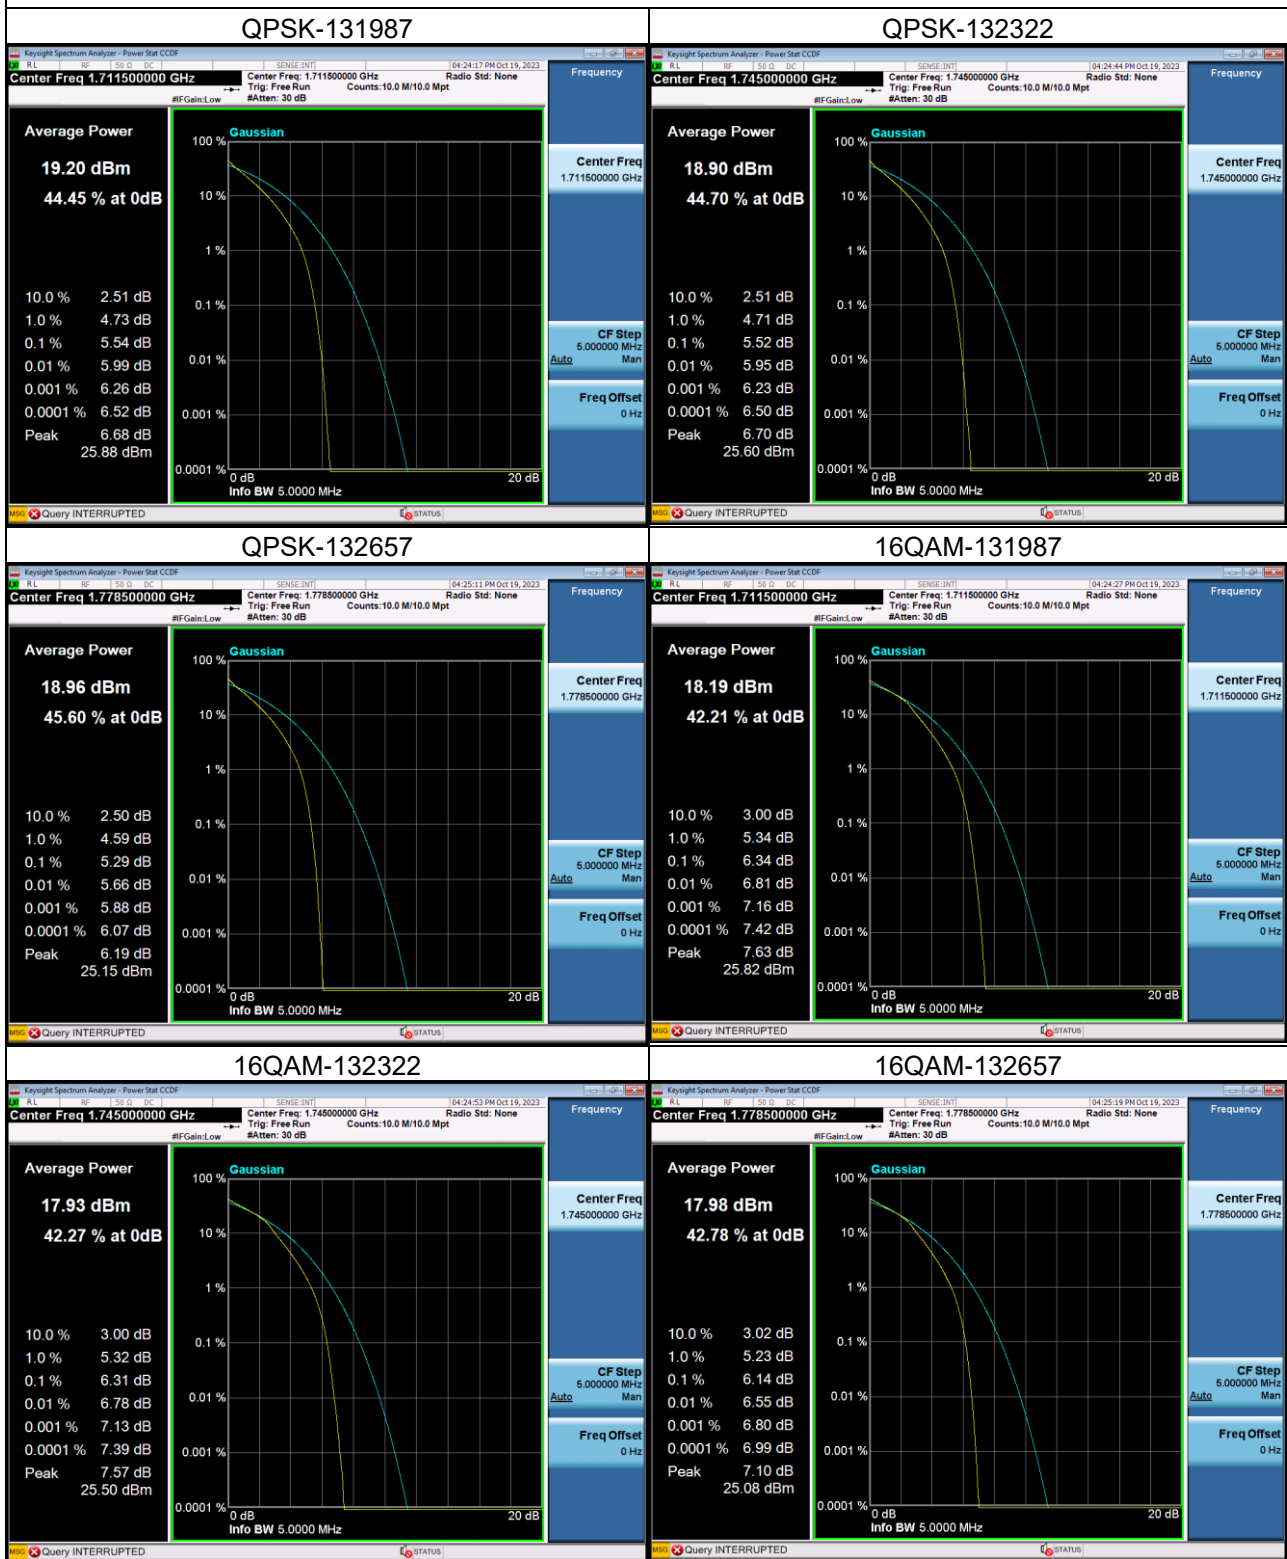

## LTE Band 41\_20M Spectrum Plot

## LTE Band 66\_1.4M Spectrum Plot

## LTE Band 66\_3M Spectrum Plot

## LTE Band 66\_5M Spectrum Plot