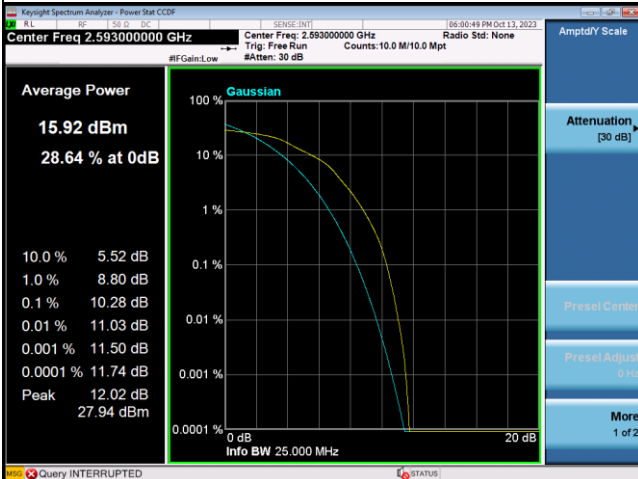

16QAM-40620