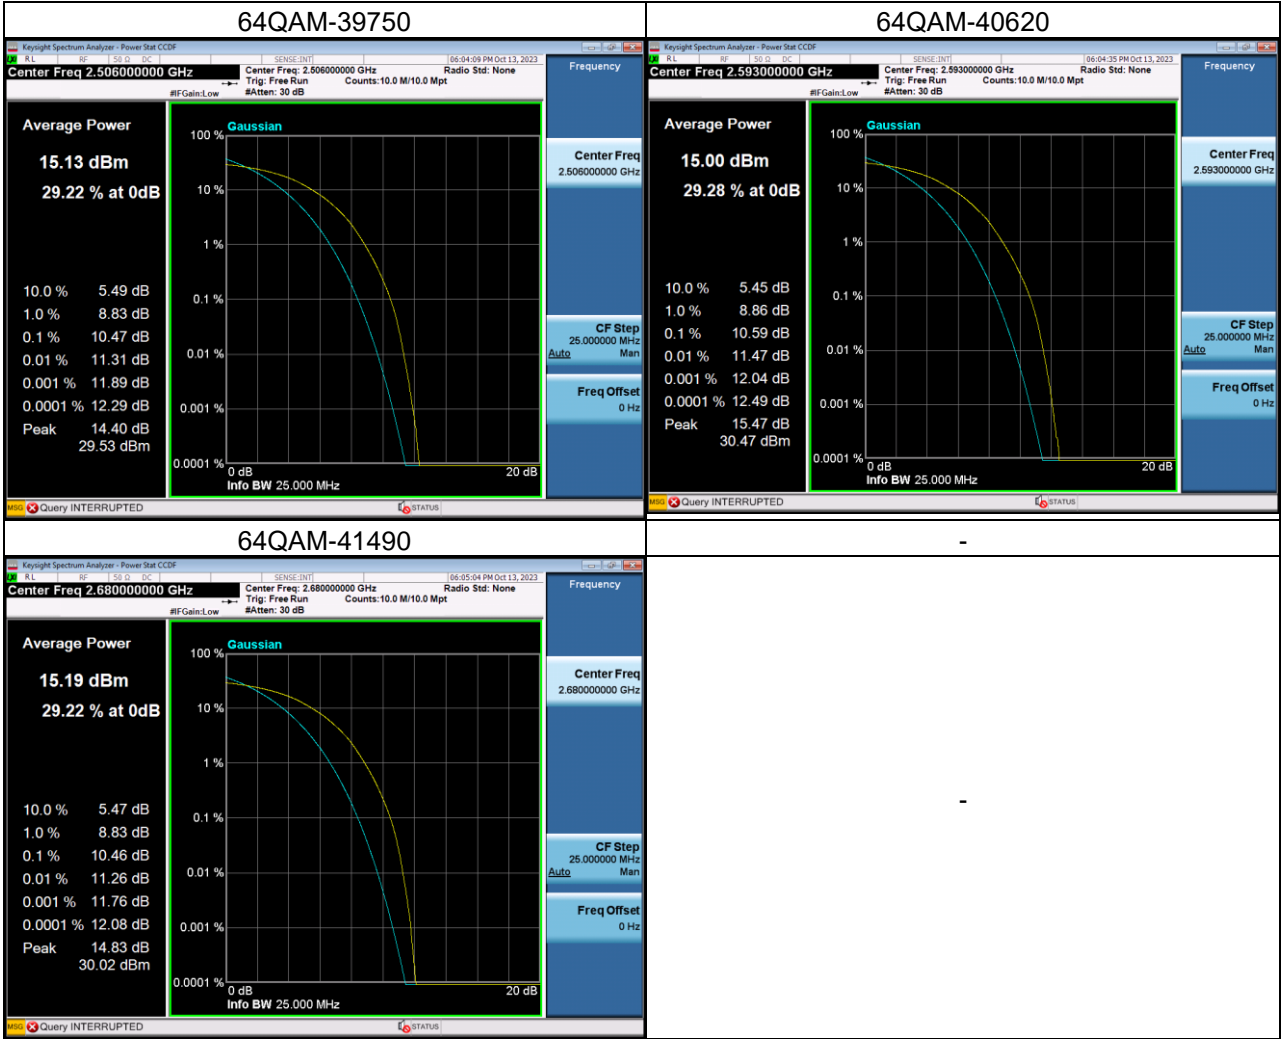

## LTE Band 41\_20M Spectrum Plot

## LTE Band 66\_1.4M Spectrum Plot