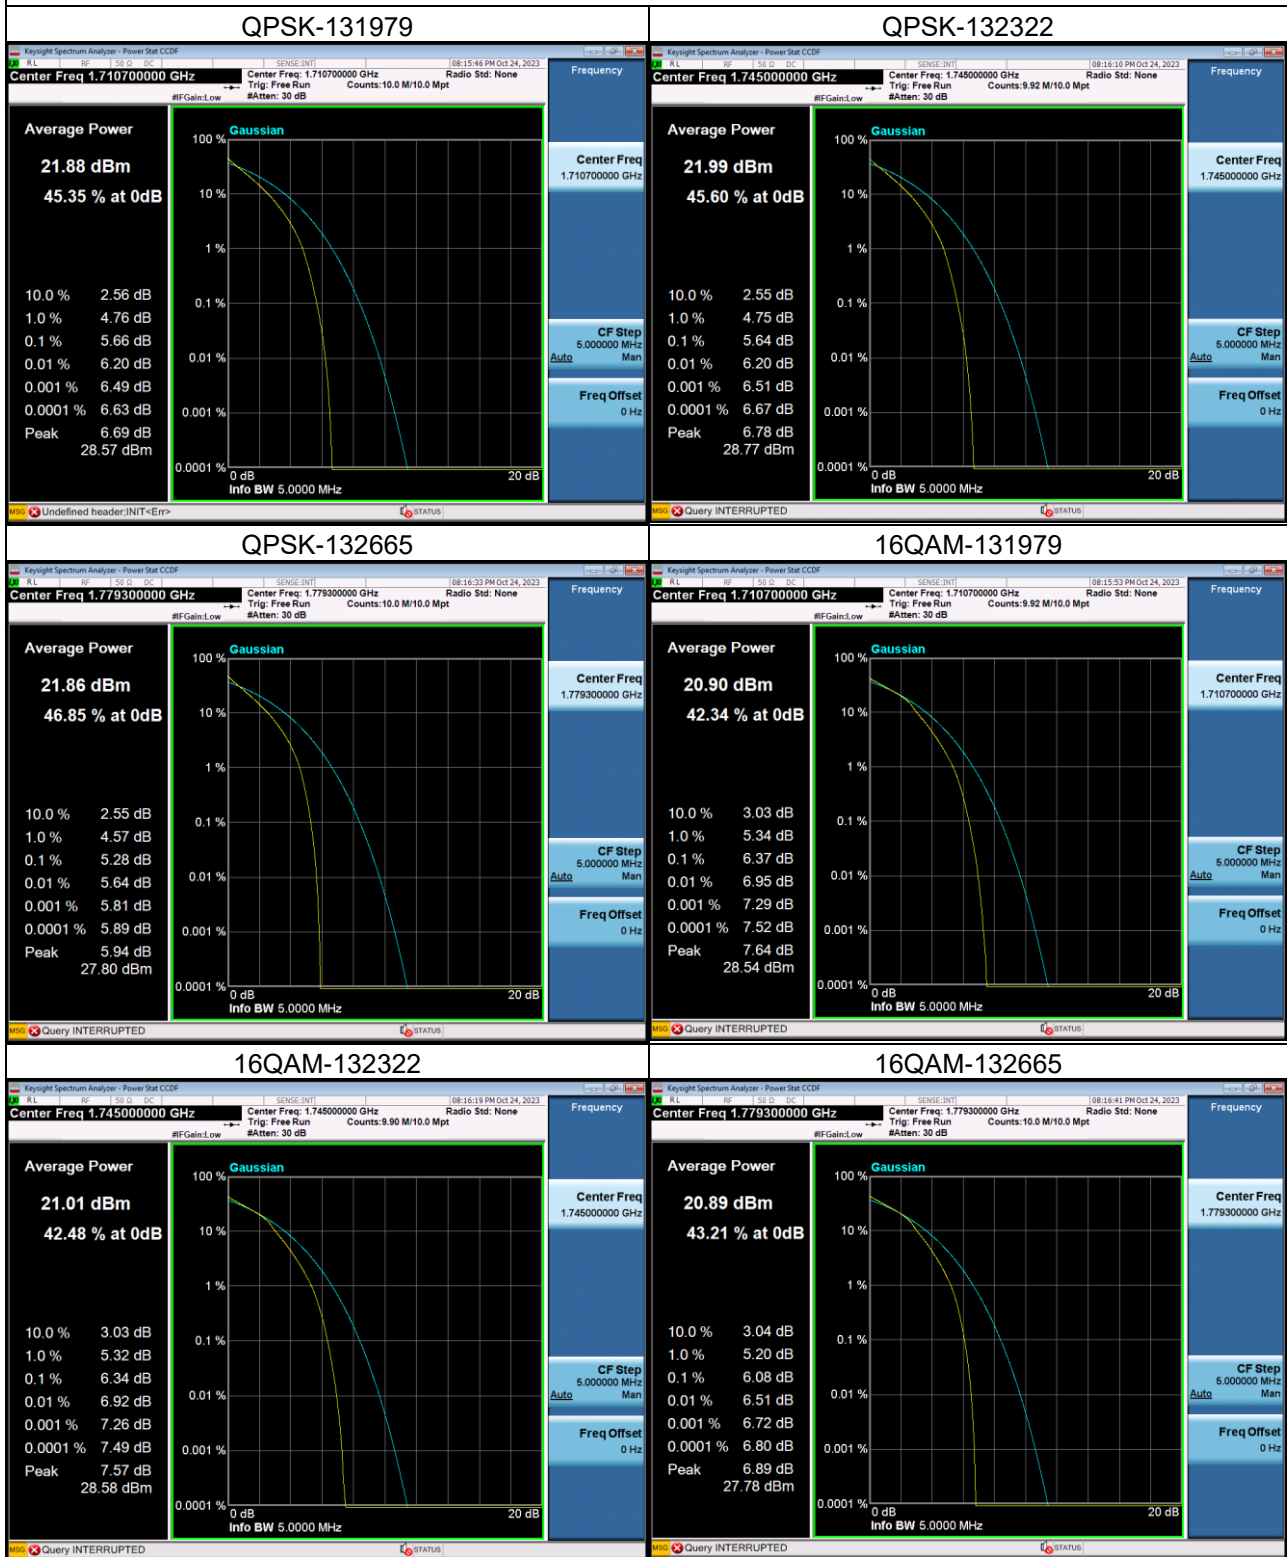

## LTE Band 41\_20M Spectrum Plot

## LTE Band 66\_1.4M Spectrum Plot

## LTE Band 66\_3M Spectrum Plot