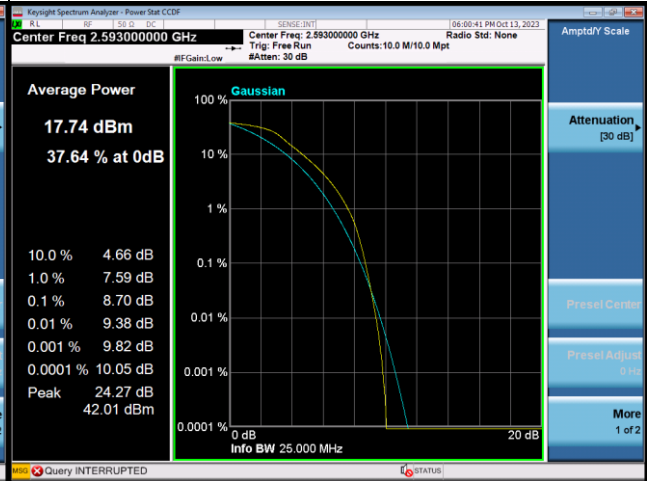

QPSK-40620