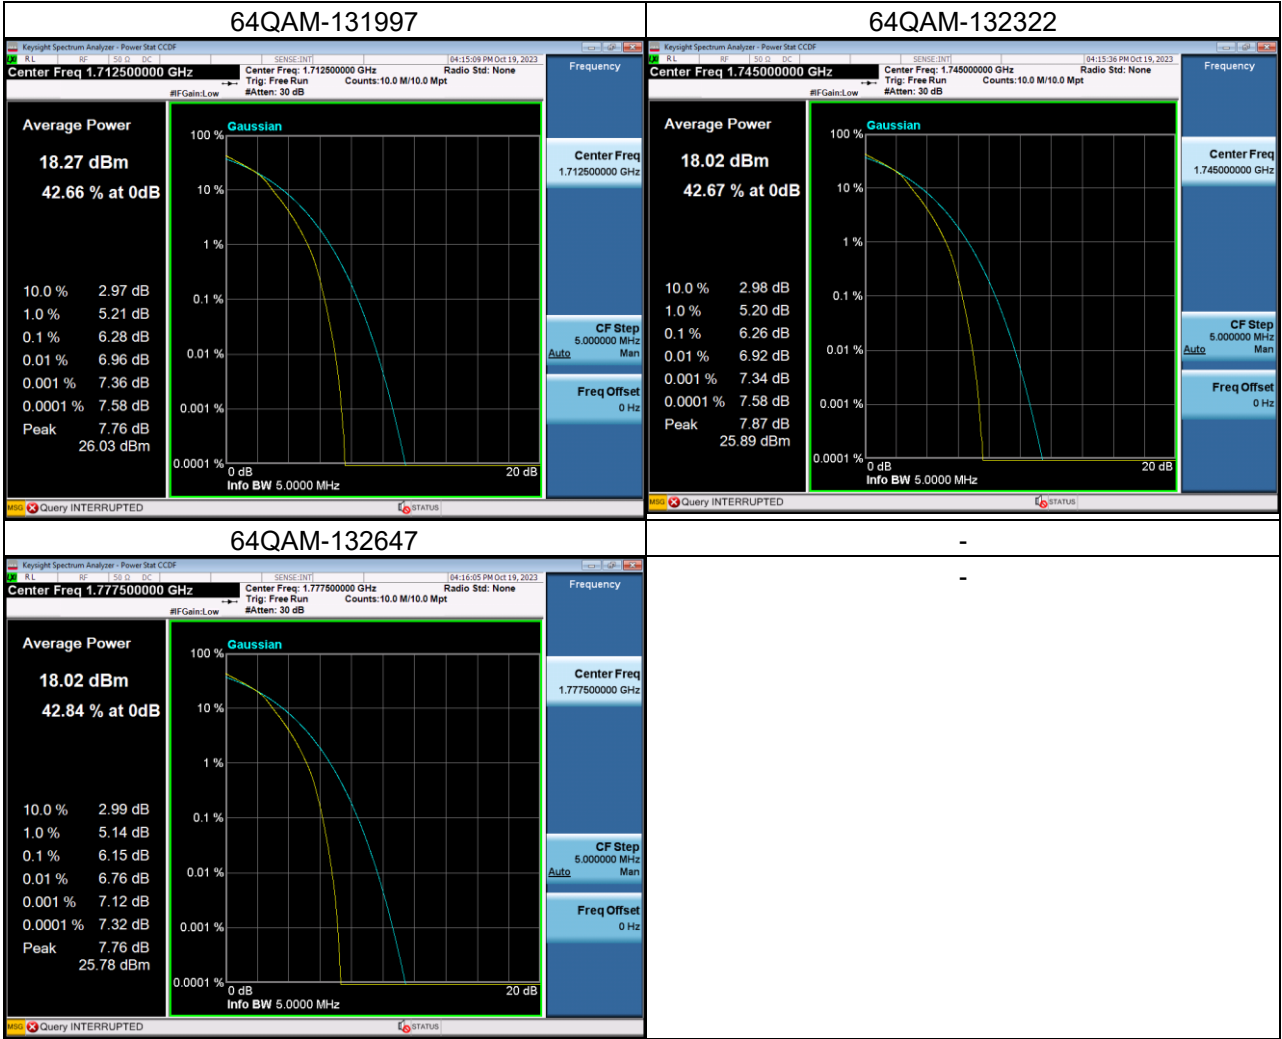

## LTE Band 66\_1.4M Spectrum Plot

## LTE Band 66\_3M Spectrum Plot

## LTE Band 66\_5M Spectrum Plot

## LTE Band 66\_10M Spectrum Plot