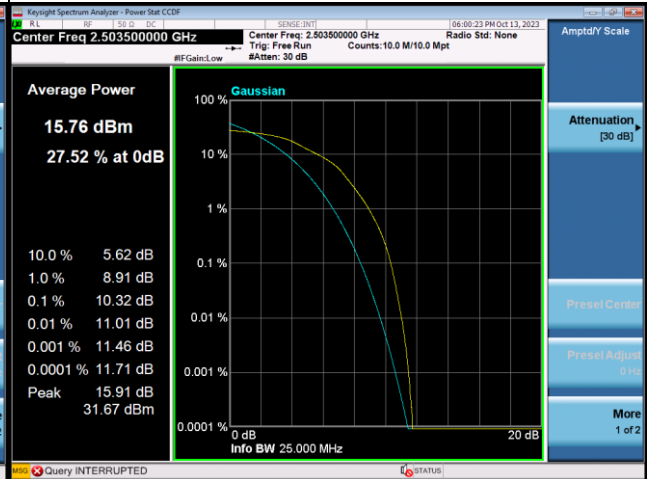

16QAM-39725