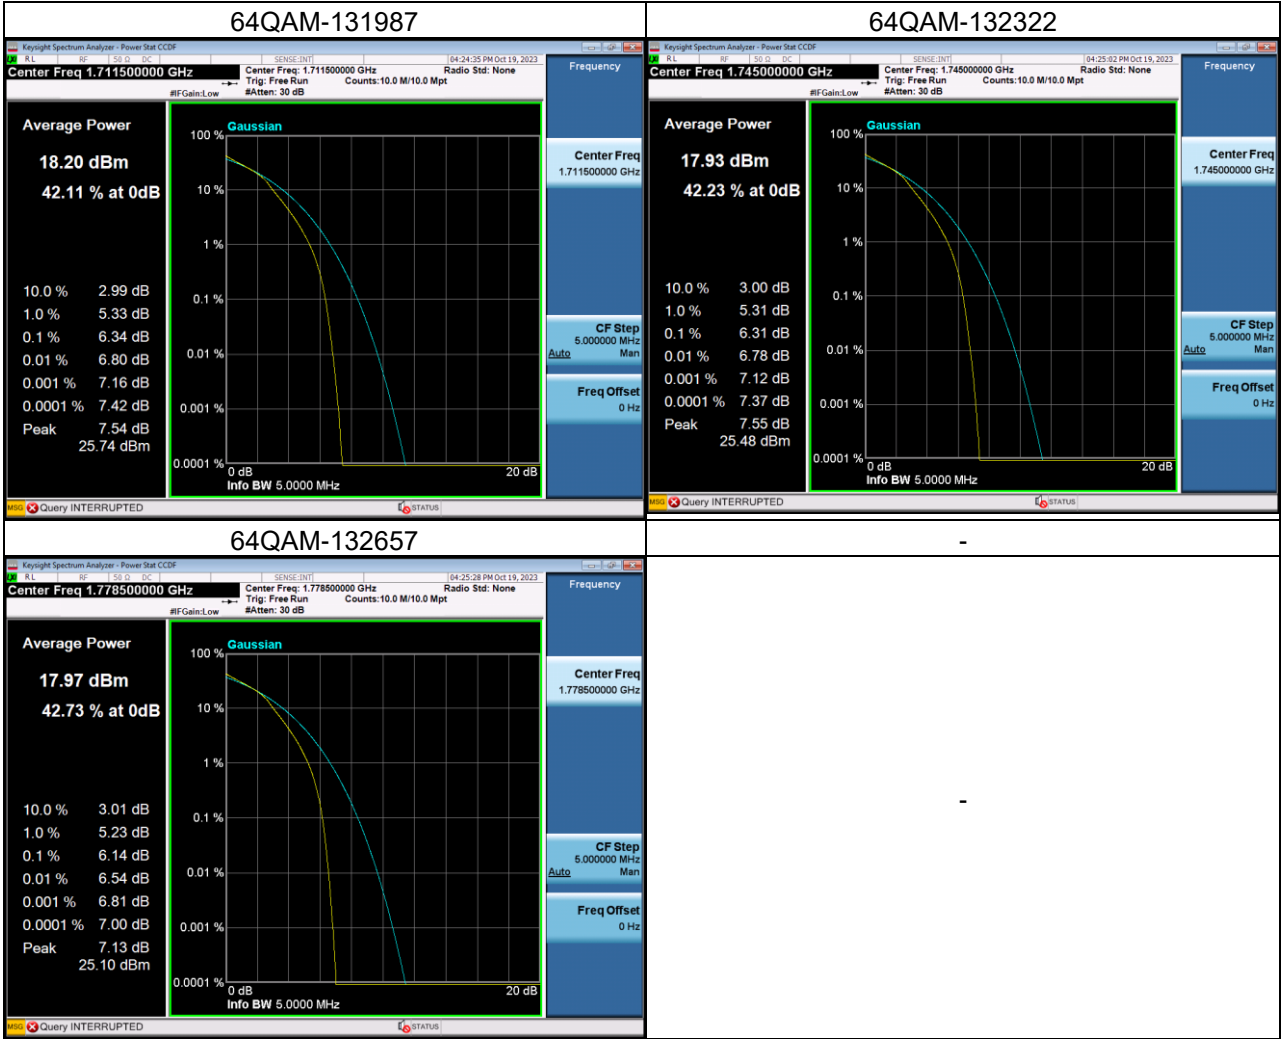

## LTE Band 41\_20M Spectrum Plot

## LTE Band 66\_1.4M Spectrum Plot

## LTE Band 66\_3M Spectrum Plot

## LTE Band 66\_5M Spectrum Plot