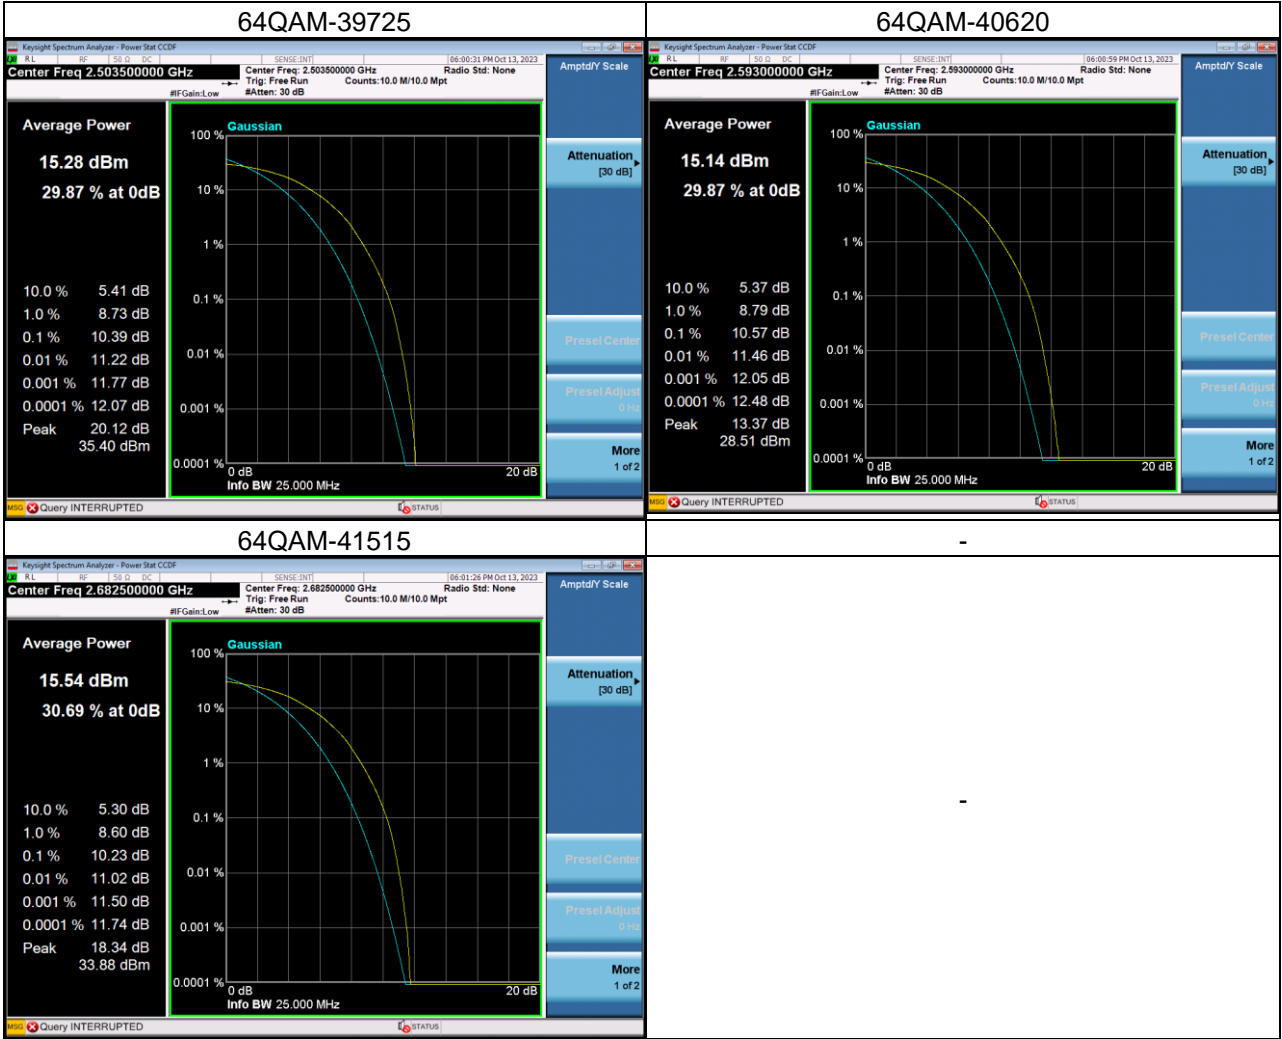

## LTE Band 41\_20M Spectrum Plot