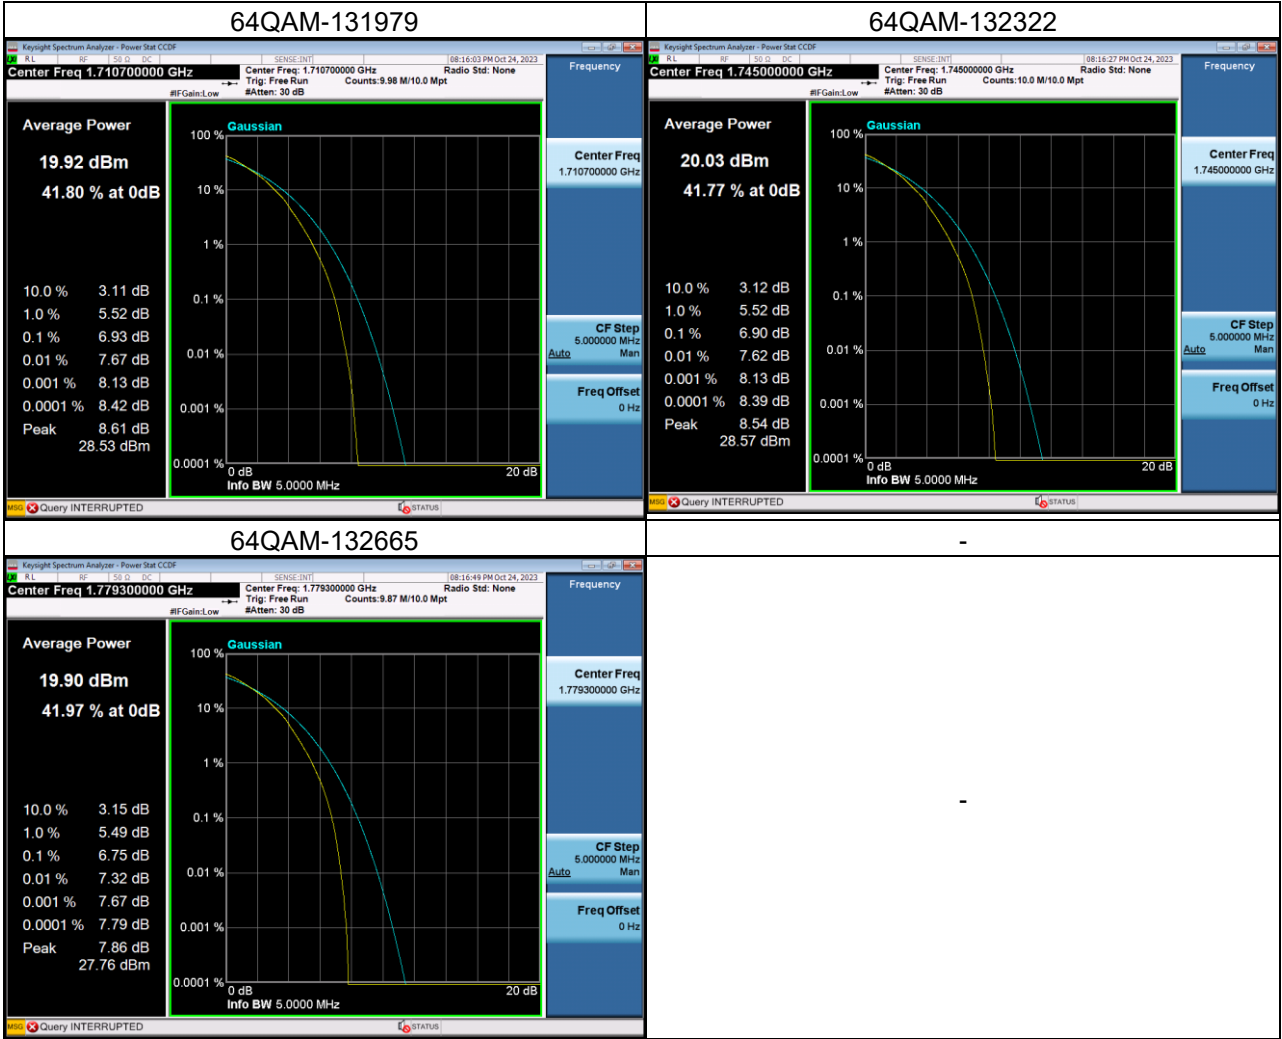

## LTE Band 41\_20M Spectrum Plot

## LTE Band 66\_1.4M Spectrum Plot