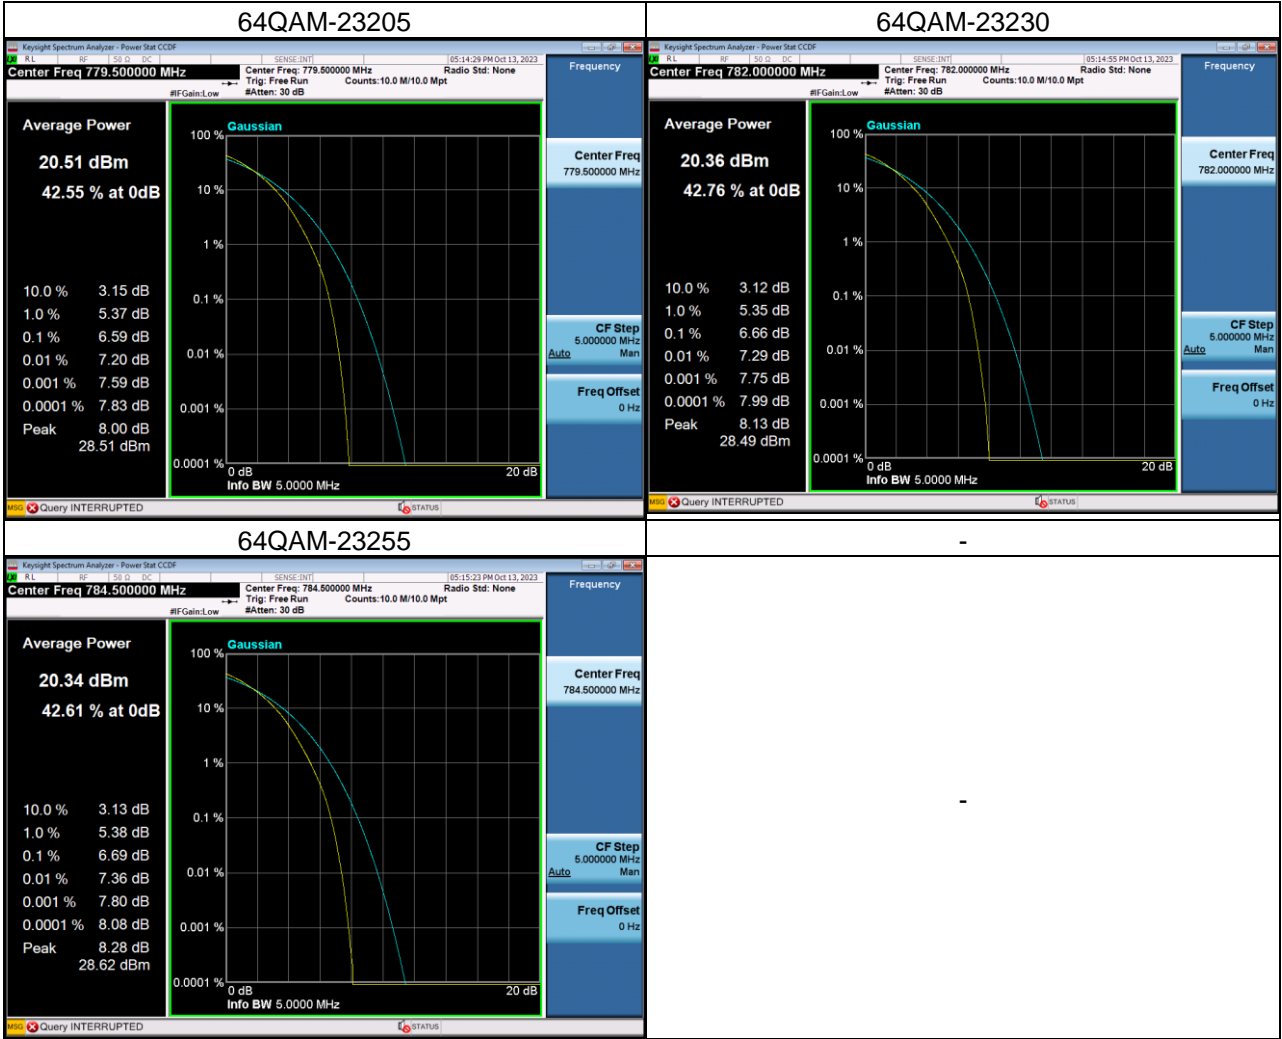

LTE Band 12_3M Spectrum Plot

LTE Band 12_5M Spectrum Plot

LTE Band 12_10M Spectrum Plot

LTE Band 13_5M Spectrum Plot

LTE Band 13_10M Spectrum Plot

QPSK-23230

16QAM-23230

64QAM-23230

LTE Band 41_5M Spectrum Plot

LTE Band 41_10M Spectrum Plot

QPSK-39700

QPSK-40620

QPSK-41540

16QAM-39700

16QAM-40620

16QAM-41540