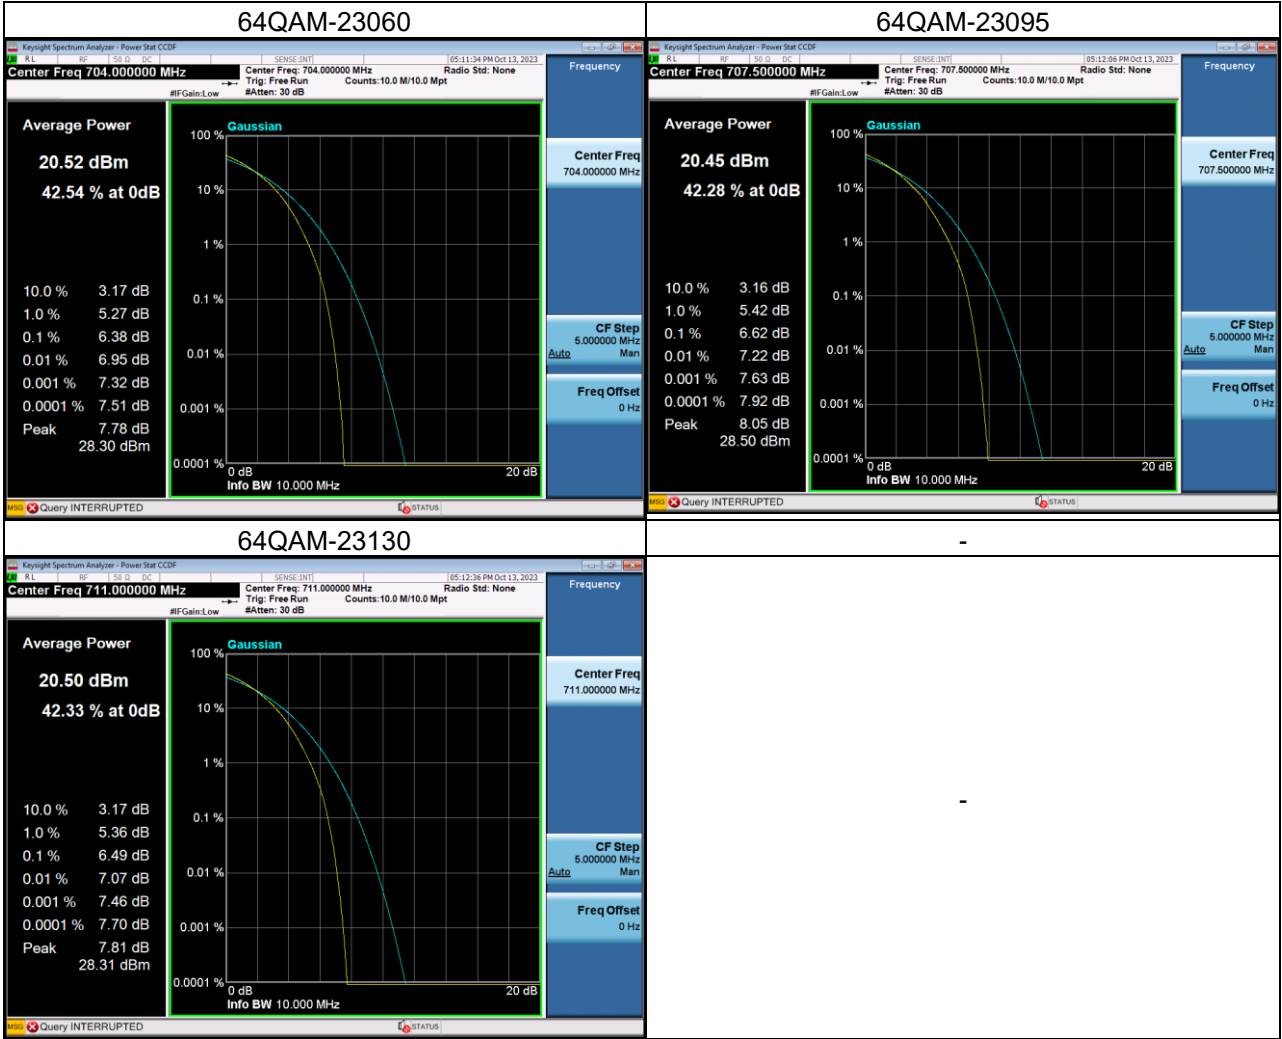

LTE Band 12_3M Spectrum Plot

LTE Band 12_5M Spectrum Plot

LTE Band 12_10M Spectrum Plot

LTE Band 13_5M Spectrum Plot

LTE Band 13_10M Spectrum Plot

QPSK-23230

16QAM-23230

64QAM-23230

LTE Band 41_5M Spectrum Plot

LTE Band 41_10M Spectrum Plot

QPSK-39700

QPSK-40620

QPSK-41540

16QAM-39700

16QAM-40620

16QAM-41540