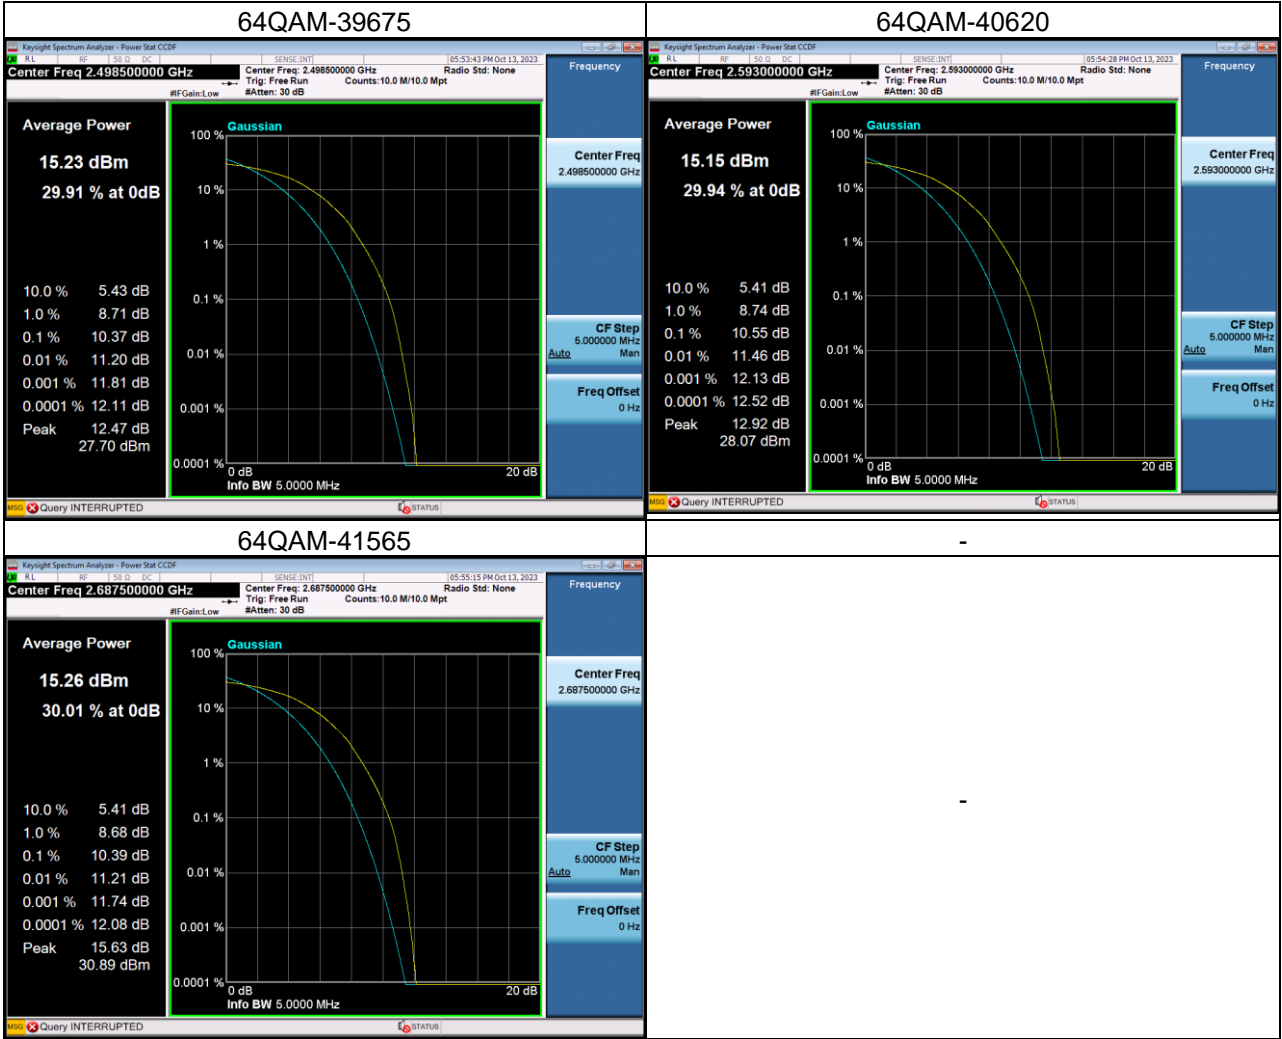

LTE Band 12_3M Spectrum Plot

LTE Band 12_5M Spectrum Plot

LTE Band 12_10M Spectrum Plot

LTE Band 13_5M Spectrum Plot

LTE Band 13_10M Spectrum Plot

QPSK-23230

16QAM-23230

64QAM-23230

LTE Band 41_5M Spectrum Plot

LTE Band 41_10M Spectrum Plot

QPSK-39700

QPSK-40620

QPSK-41540

16QAM-39700

16QAM-40620

16QAM-41540