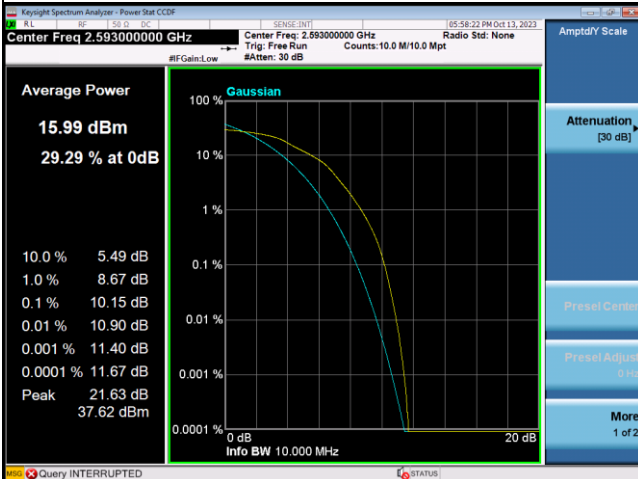

LTE Band 41_5M Spectrum Plot

LTE Band 41_10M Spectrum Plot

QPSK-39700

QPSK-40620

QPSK-41540

16QAM-39700

16QAM-40620

16QAM-41540