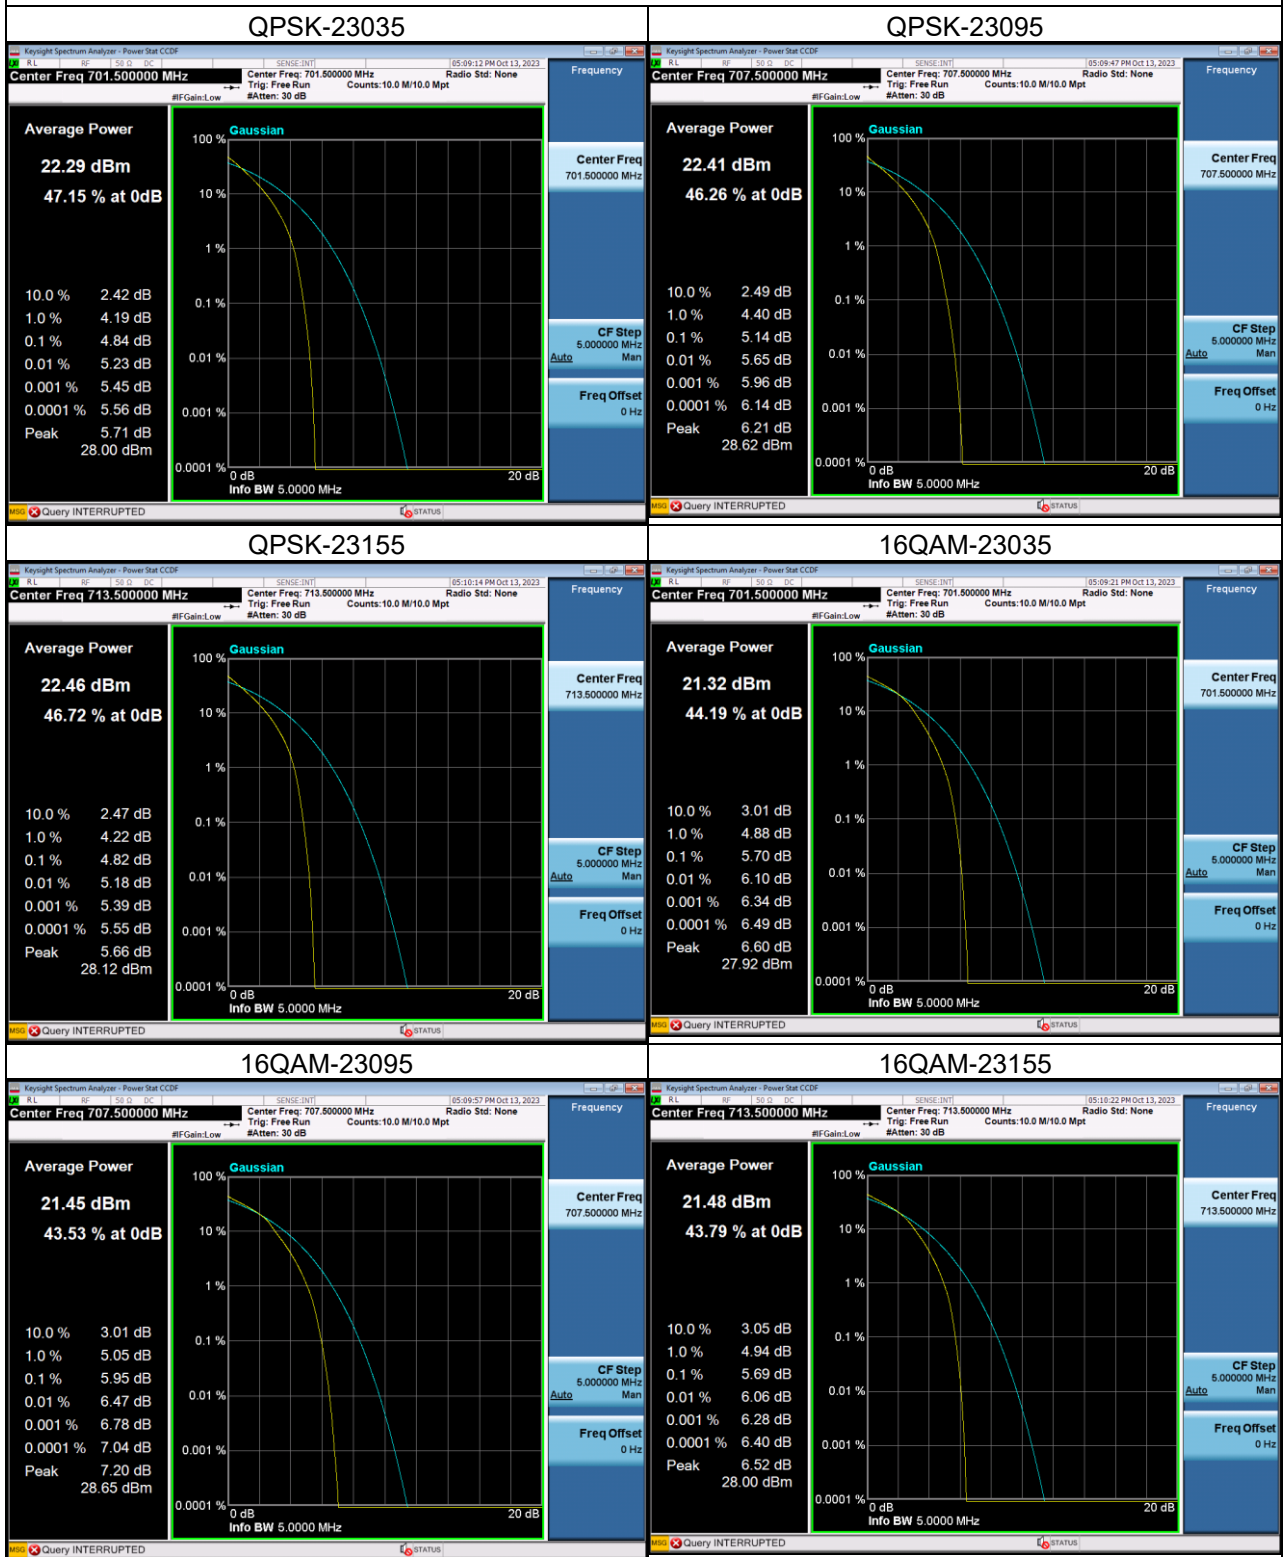

LTE Band 12_3M Spectrum Plot

LTE Band 12_5M Spectrum Plot

LTE Band 12_10M Spectrum Plot

LTE Band 13_5M Spectrum Plot

LTE Band 13_10M Spectrum Plot

QPSK-23230

16QAM-23230

64QAM-23230

LTE Band 41_5M Spectrum Plot

LTE Band 41_10M Spectrum Plot

QPSK-39700

QPSK-40620

QPSK-41540

16QAM-39700

16QAM-40620

16QAM-41540