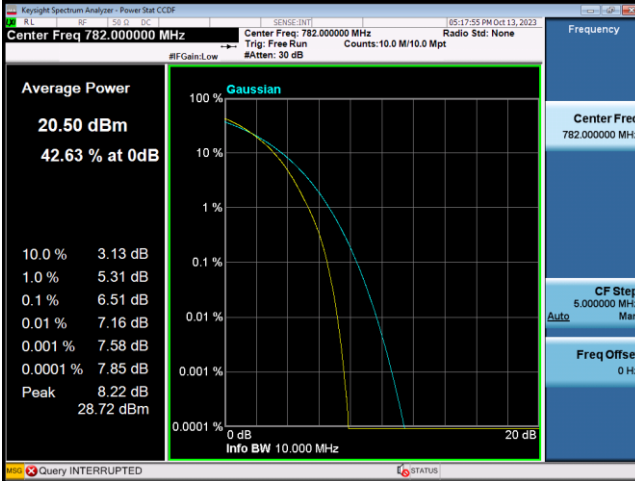

LTE Band 12_3M Spectrum Plot

LTE Band 12_5M Spectrum Plot

LTE Band 12_10M Spectrum Plot

LTE Band 13_5M Spectrum Plot

LTE Band 13_10M Spectrum Plot

QPSK-23230

16QAM-23230

64QAM-23230