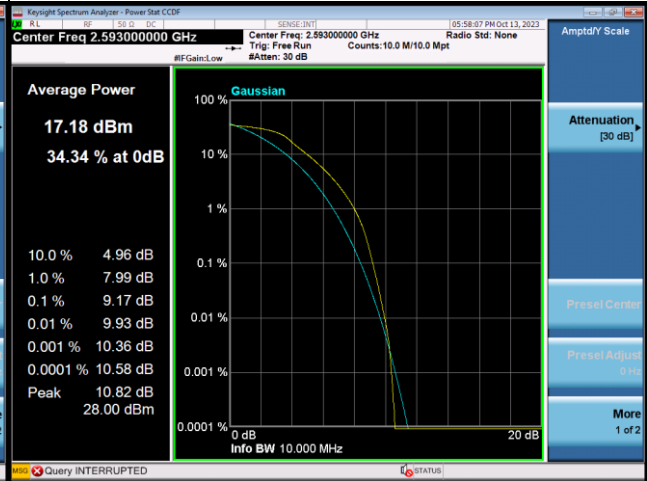

LTE Band 41_5M Spectrum Plot

LTE Band 41_10M Spectrum Plot

QPSK-39700

QPSK-40620

QPSK-41540

16QAM-39700

16QAM-40620

16QAM-41540