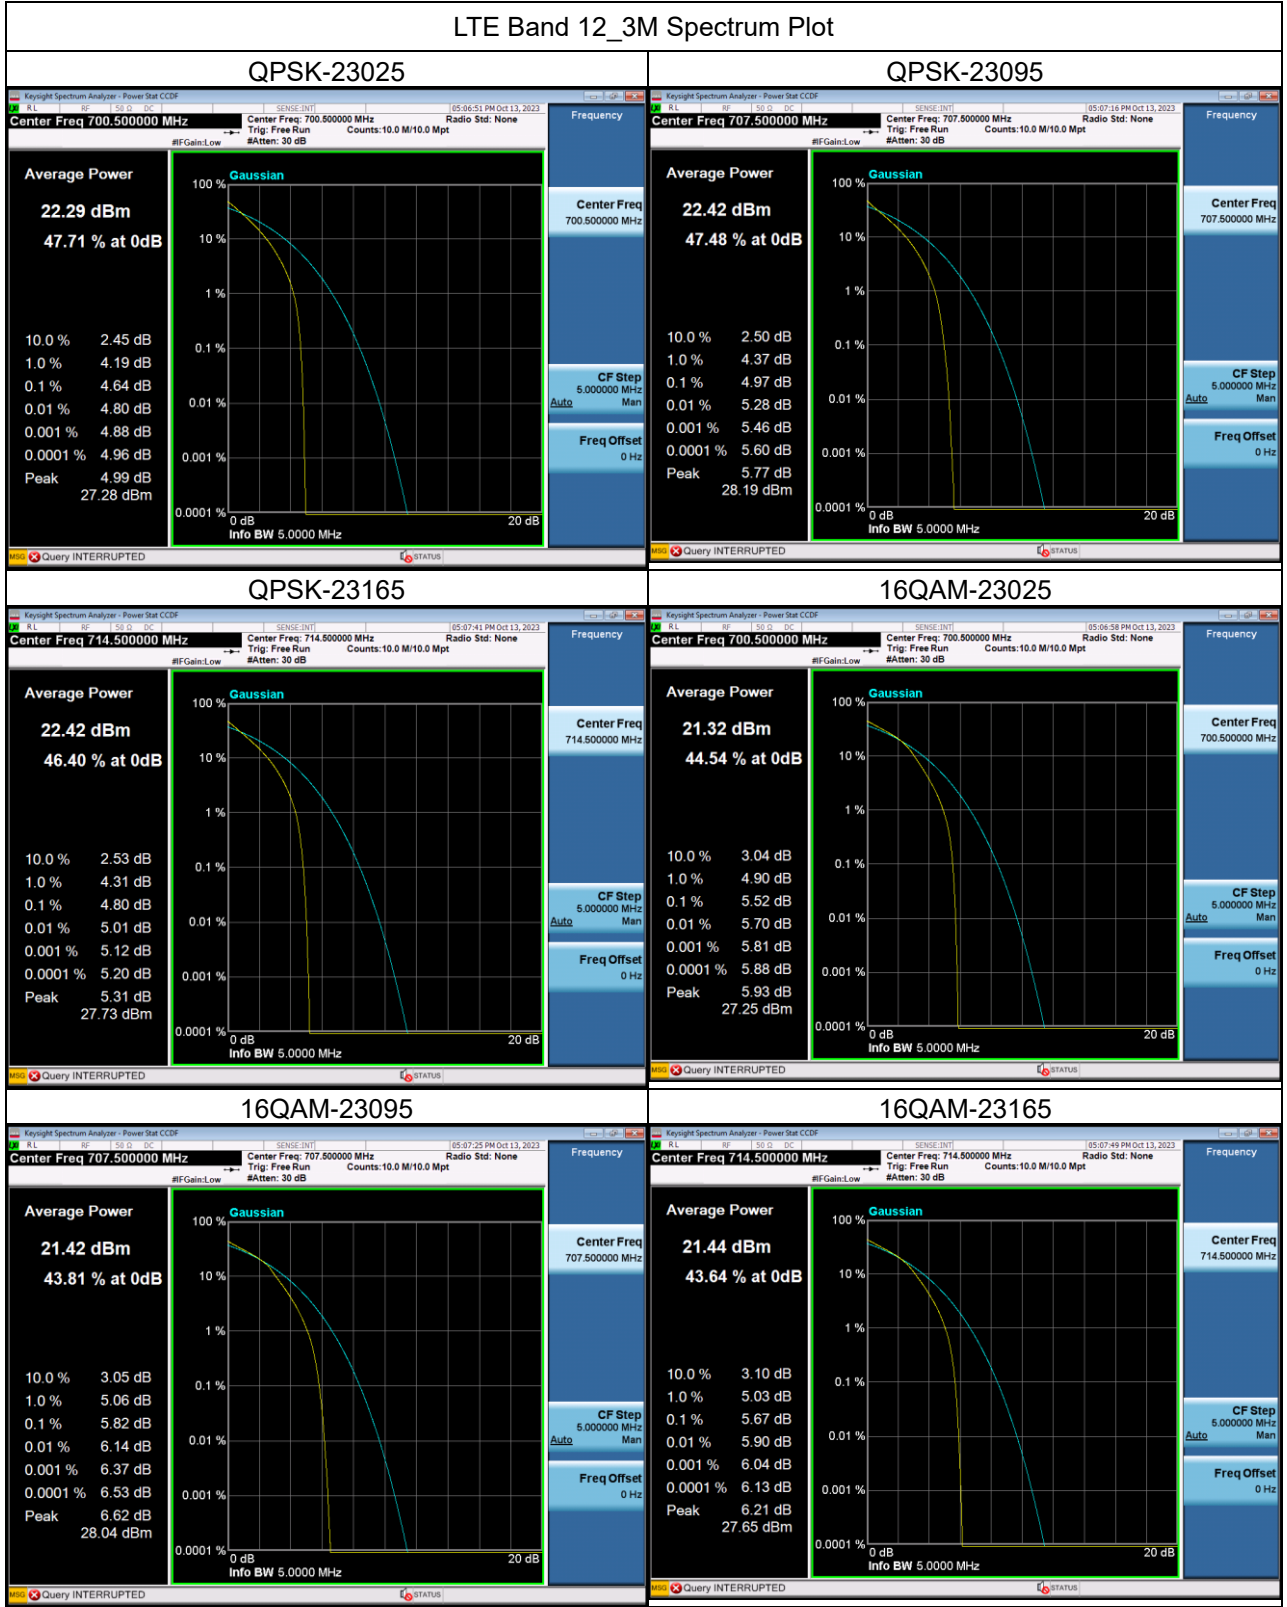

LTE Band 12_3M Spectrum Plot

LTE Band 12_5M Spectrum Plot

LTE Band 12_10M Spectrum Plot

LTE Band 13_5M Spectrum Plot

LTE Band 13_10M Spectrum Plot

QPSK-23230

16QAM-23230

64QAM-23230

LTE Band 41_5M Spectrum Plot

LTE Band 41_10M Spectrum Plot

QPSK-39700

QPSK-40620

QPSK-41540

16QAM-39700

16QAM-40620

16QAM-41540