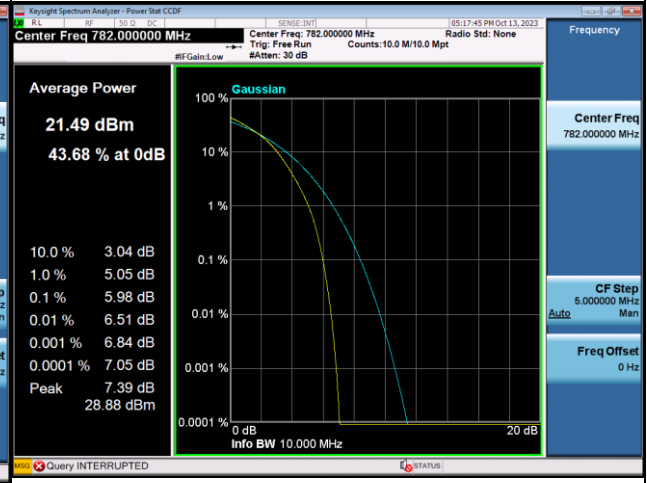

LTE Band 12_3M Spectrum Plot

LTE Band 12_5M Spectrum Plot

LTE Band 12_10M Spectrum Plot

LTE Band 13_5M Spectrum Plot

LTE Band 13_10M Spectrum Plot

QPSK-23230

16QAM-23230

64QAM-23230