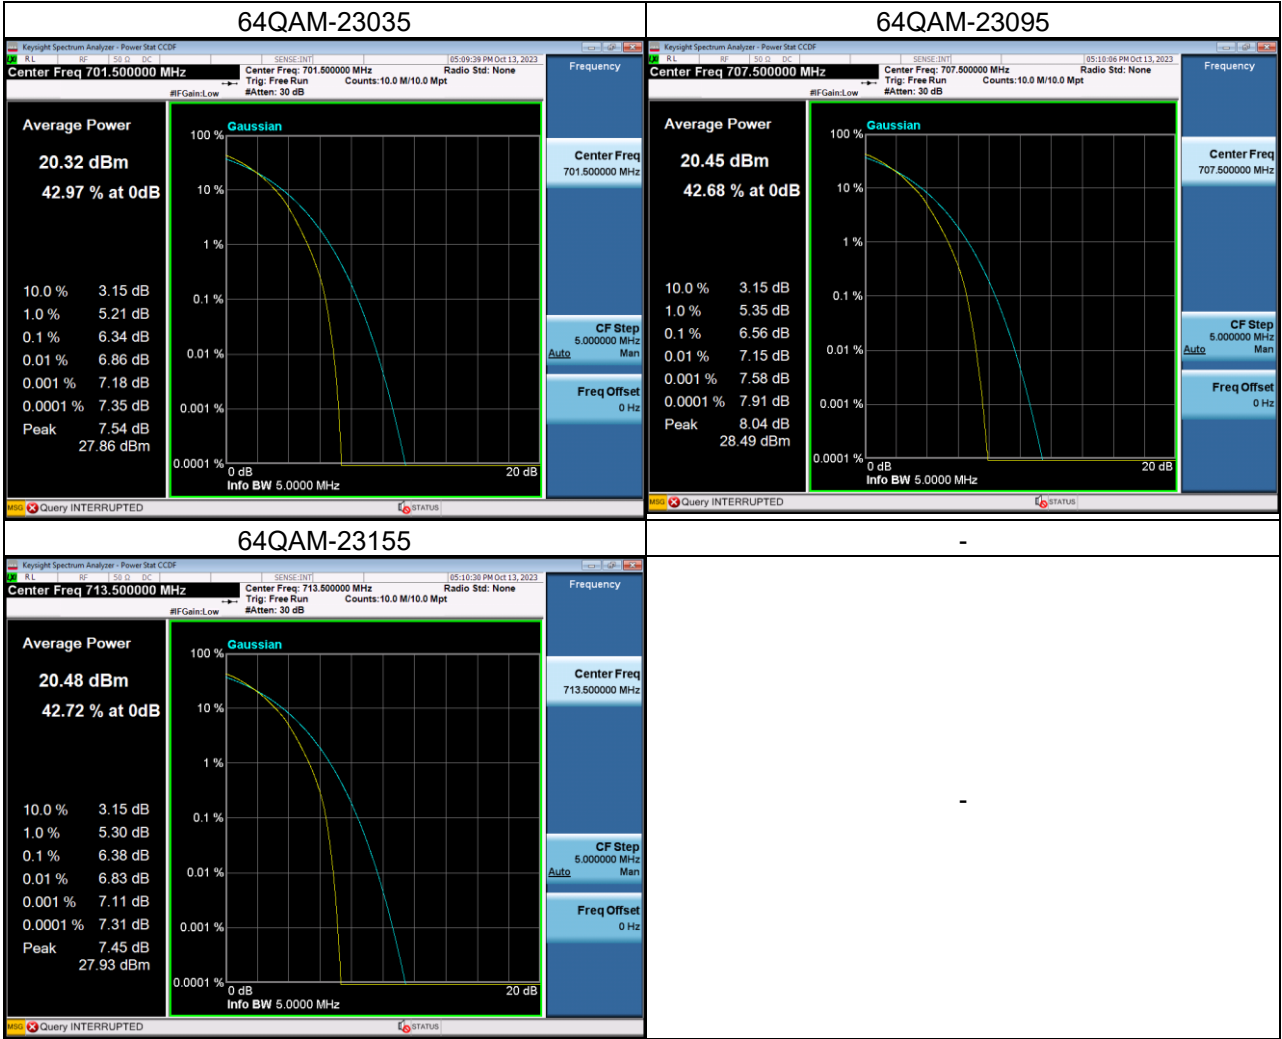

LTE Band 12_3M Spectrum Plot

LTE Band 12_5M Spectrum Plot

LTE Band 12_10M Spectrum Plot

LTE Band 13_5M Spectrum Plot

LTE Band 13_10M Spectrum Plot

QPSK-23230

16QAM-23230

64QAM-23230

LTE Band 41_5M Spectrum Plot

LTE Band 41_10M Spectrum Plot

QPSK-39700

QPSK-40620

QPSK-41540

16QAM-39700

16QAM-40620

16QAM-41540