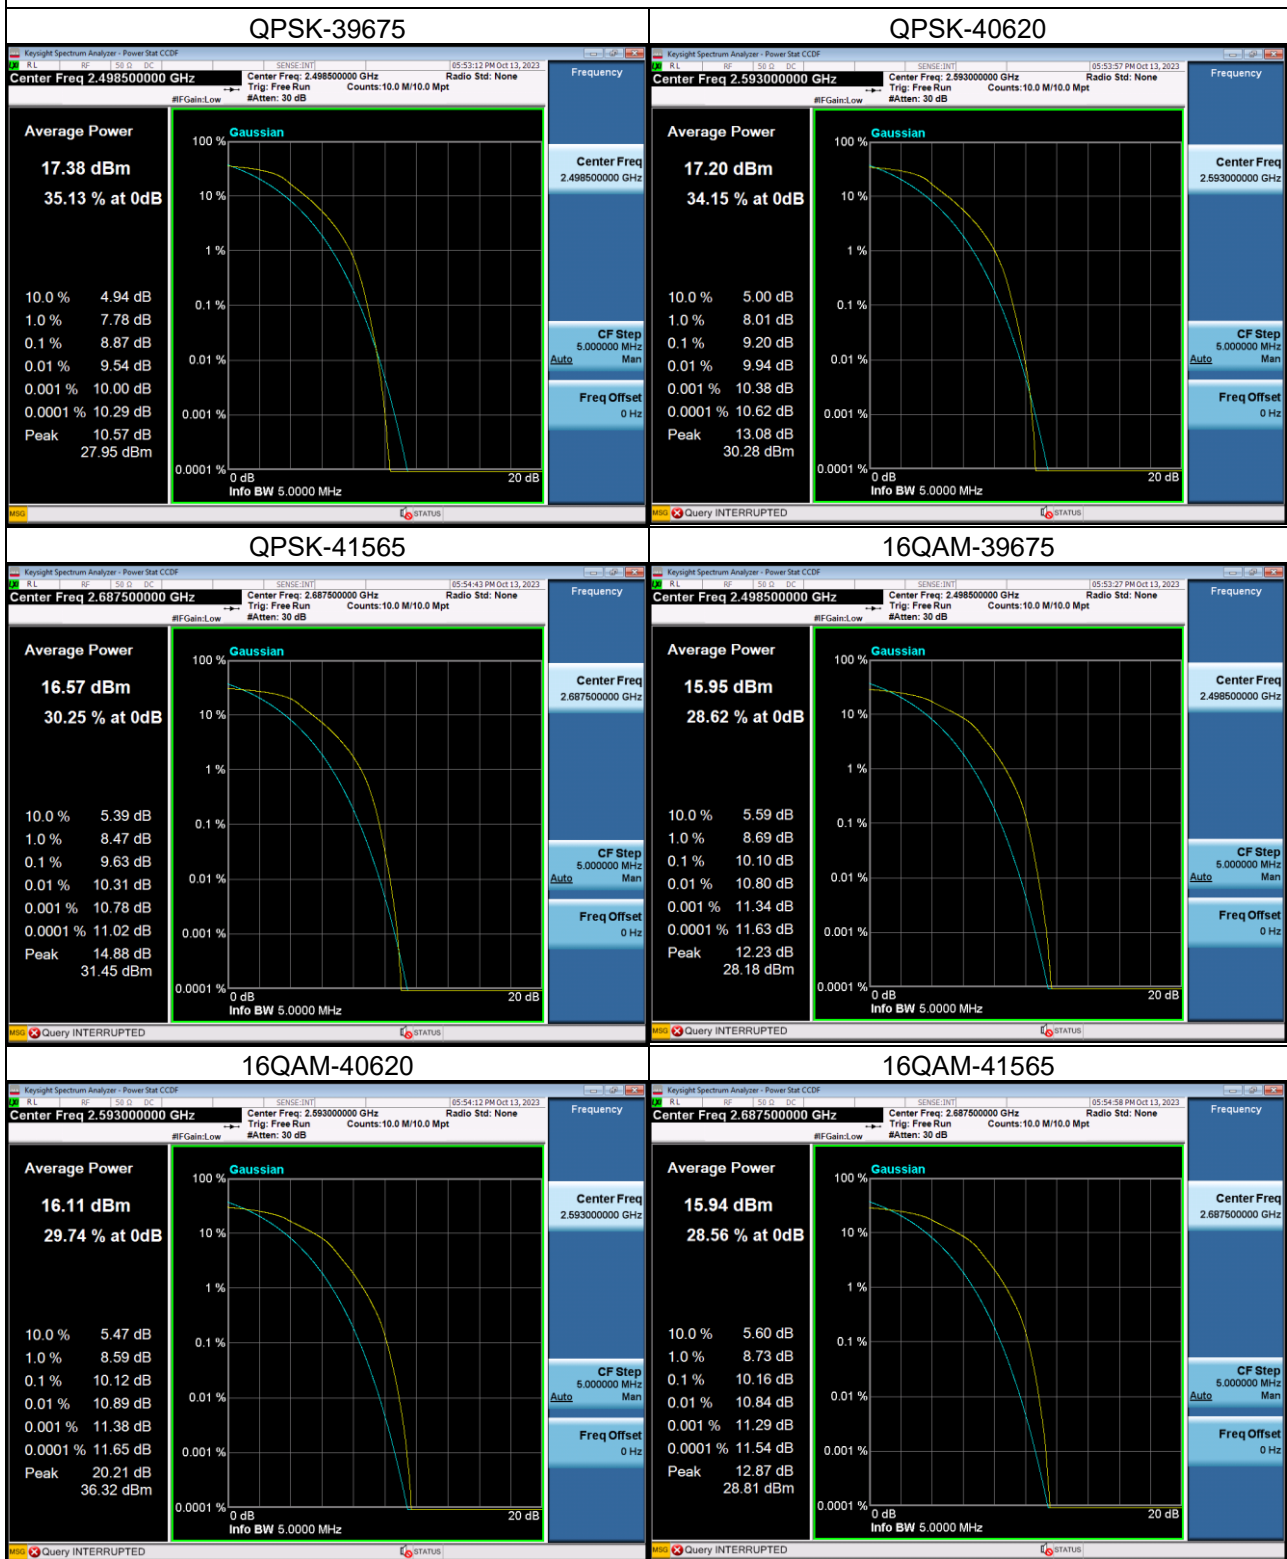

LTE Band 12_3M Spectrum Plot

LTE Band 12_5M Spectrum Plot

LTE Band 12_10M Spectrum Plot

LTE Band 13_5M Spectrum Plot

LTE Band 13_10M Spectrum Plot

QPSK-23230

16QAM-23230

64QAM-23230

LTE Band 41_5M Spectrum Plot

LTE Band 41_10M Spectrum Plot

QPSK-39700

QPSK-40620

QPSK-41540

16QAM-39700

16QAM-40620

16QAM-41540