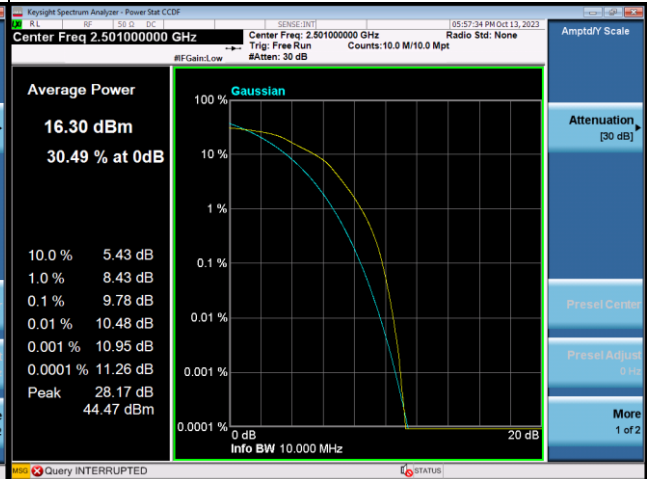

LTE Band 41_5M Spectrum Plot

LTE Band 41_10M Spectrum Plot

QPSK-39700

QPSK-40620

QPSK-41540

16QAM-39700

16QAM-40620

16QAM-41540