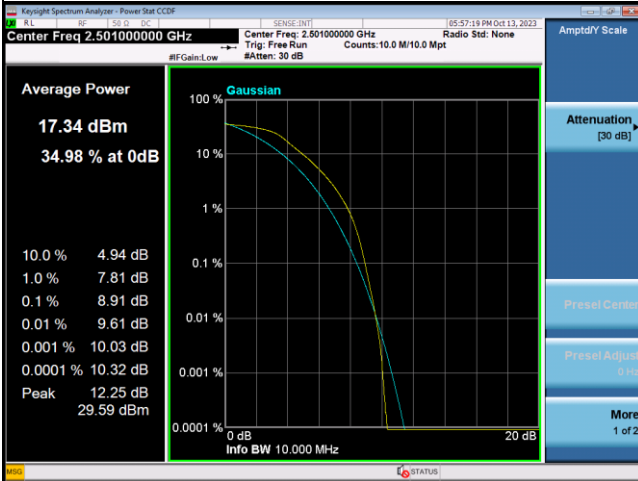

LTE Band 41_10M Spectrum Plot

QPSK-39700