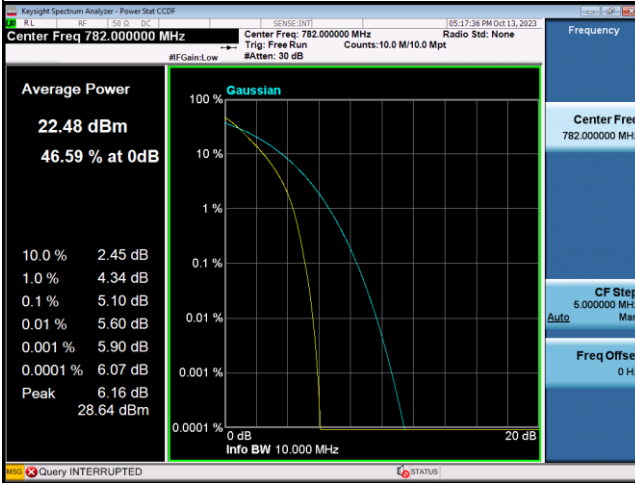

LTE Band 12_3M Spectrum Plot

LTE Band 12_5M Spectrum Plot

LTE Band 12_10M Spectrum Plot

LTE Band 13_5M Spectrum Plot

LTE Band 13_10M Spectrum Plot

QPSK-23230

16QAM-23230

64QAM-23230