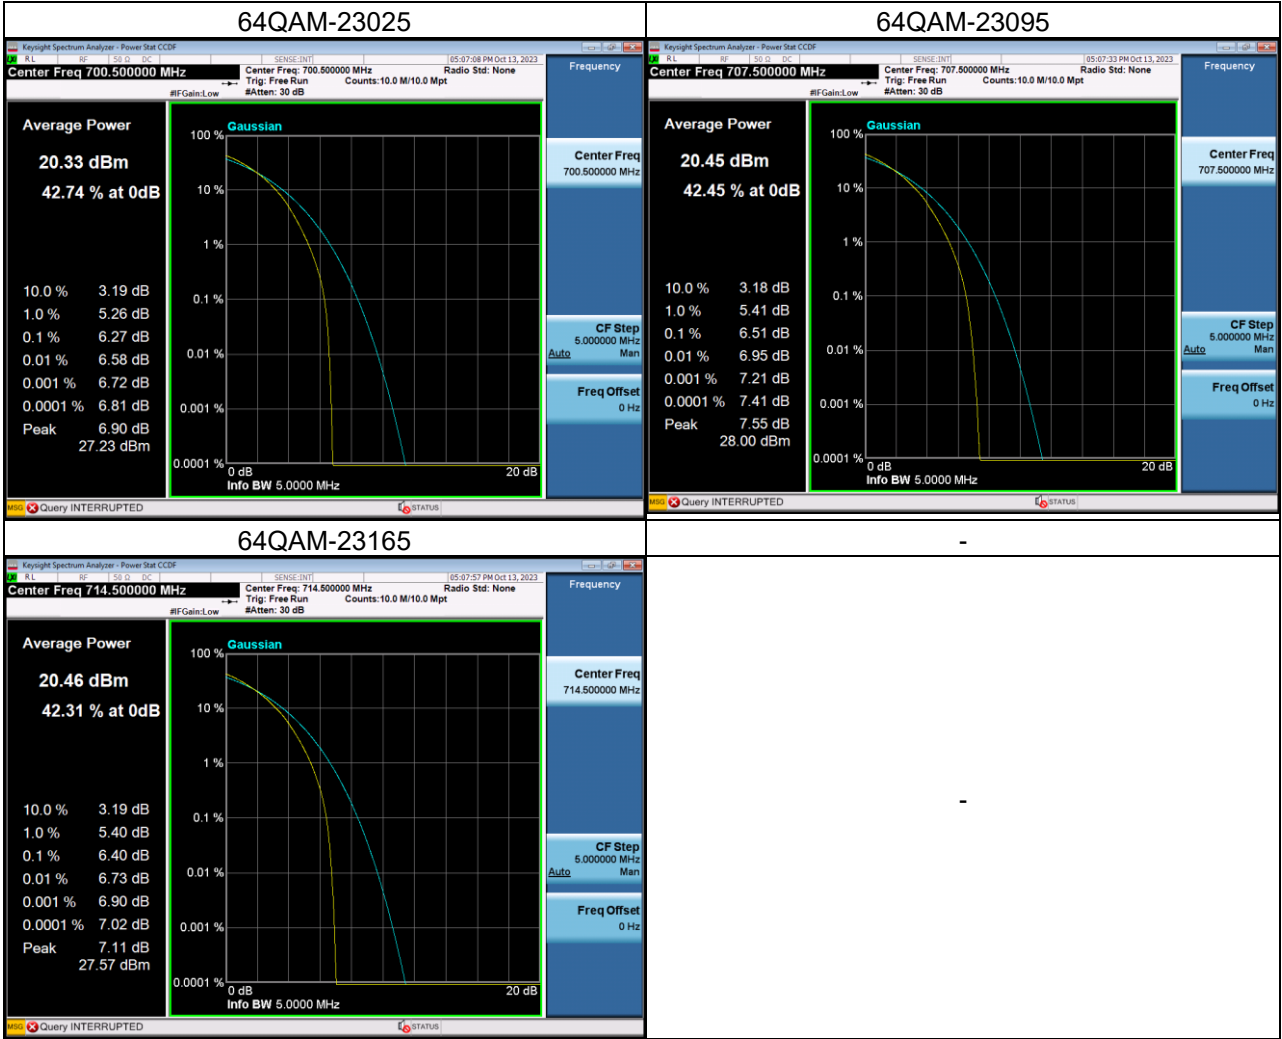

LTE Band 12_3M Spectrum Plot

LTE Band 12_5M Spectrum Plot

LTE Band 12_10M Spectrum Plot

LTE Band 13_5M Spectrum Plot

LTE Band 13_10M Spectrum Plot

QPSK-23230

16QAM-23230

64QAM-23230

LTE Band 41_5M Spectrum Plot

LTE Band 41_10M Spectrum Plot

QPSK-39700

QPSK-40620

QPSK-41540

16QAM-39700

16QAM-40620

16QAM-41540