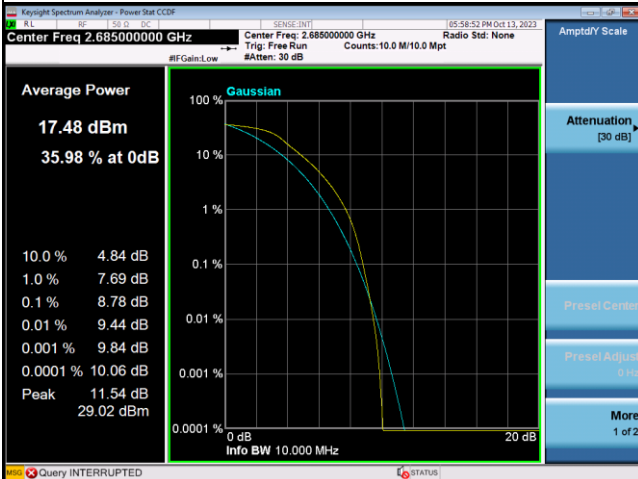

LTE Band 41_5M Spectrum Plot

LTE Band 41_10M Spectrum Plot

QPSK-39700

QPSK-40620

QPSK-41540

16QAM-39700

16QAM-40620

16QAM-41540