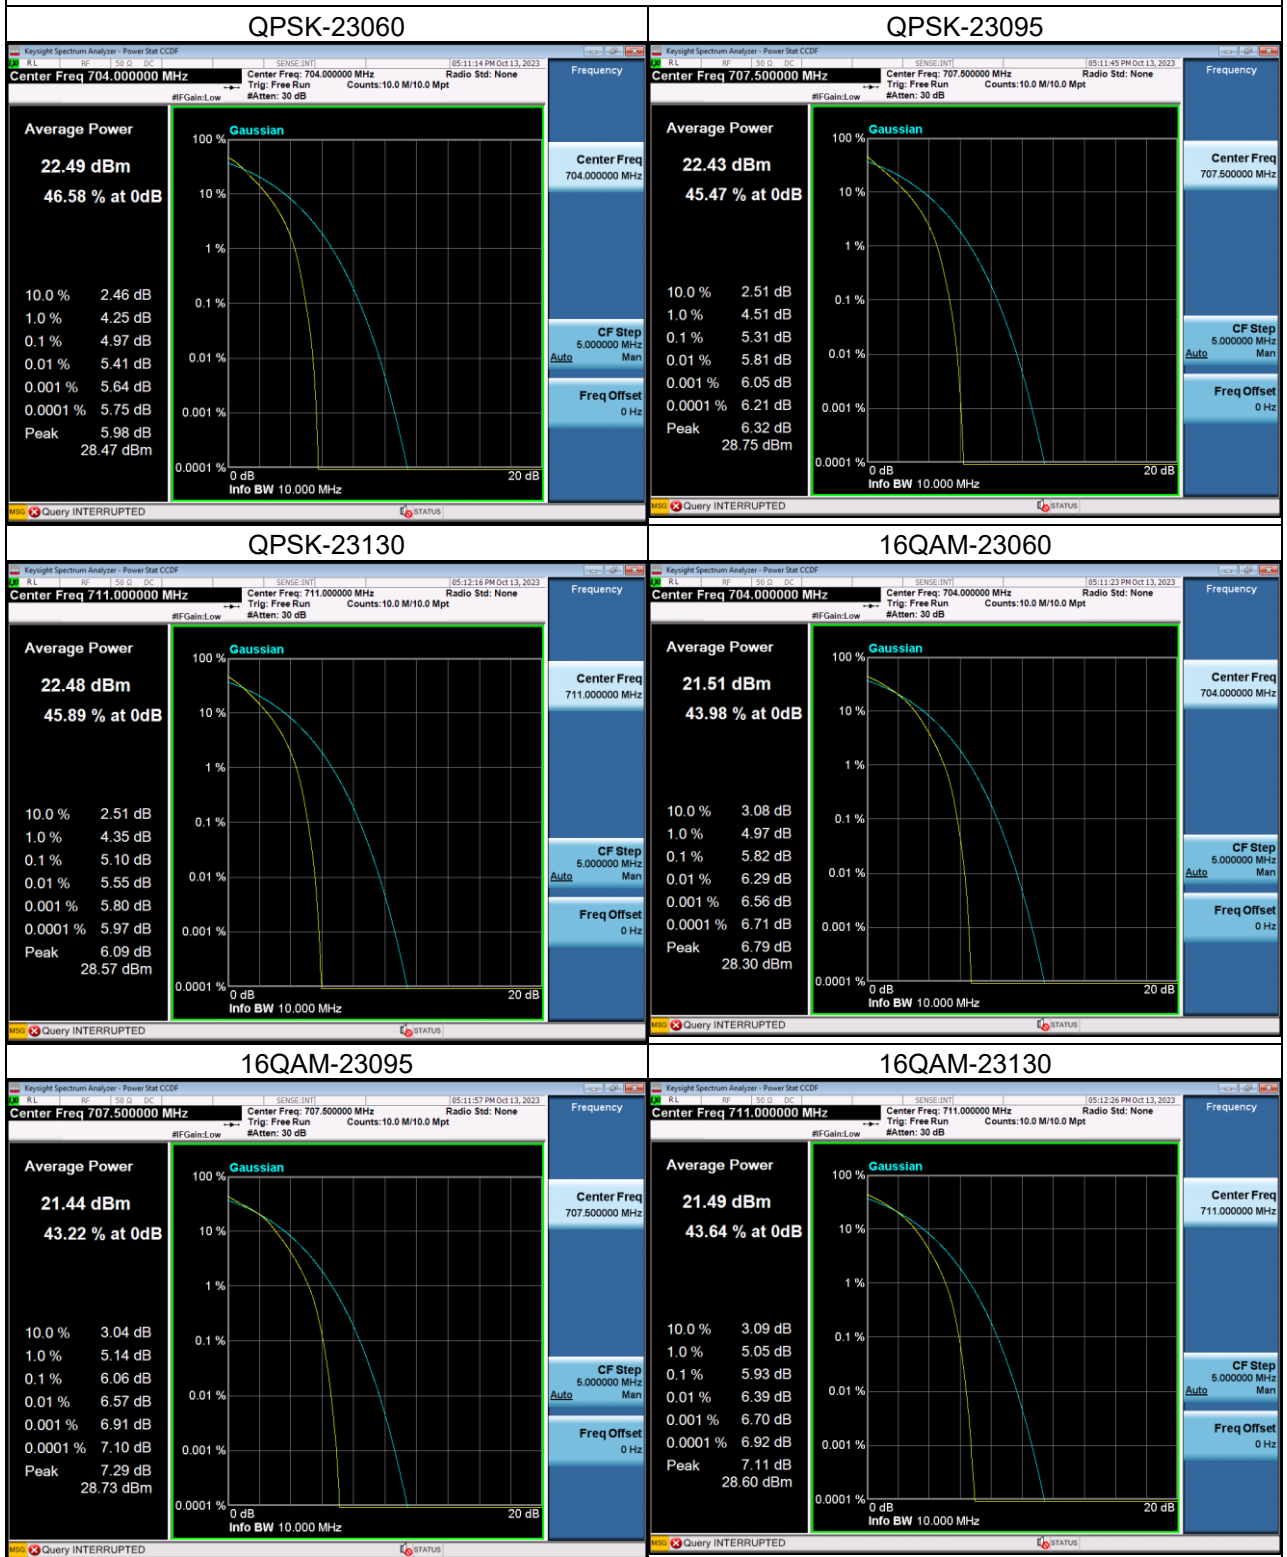

LTE Band 12_3M Spectrum Plot

LTE Band 12_5M Spectrum Plot

LTE Band 12_10M Spectrum Plot

LTE Band 13_5M Spectrum Plot

LTE Band 13_10M Spectrum Plot

QPSK-23230

16QAM-23230

64QAM-23230

LTE Band 41_5M Spectrum Plot

LTE Band 41_10M Spectrum Plot

QPSK-39700

QPSK-40620

QPSK-41540

16QAM-39700

16QAM-40620

16QAM-41540