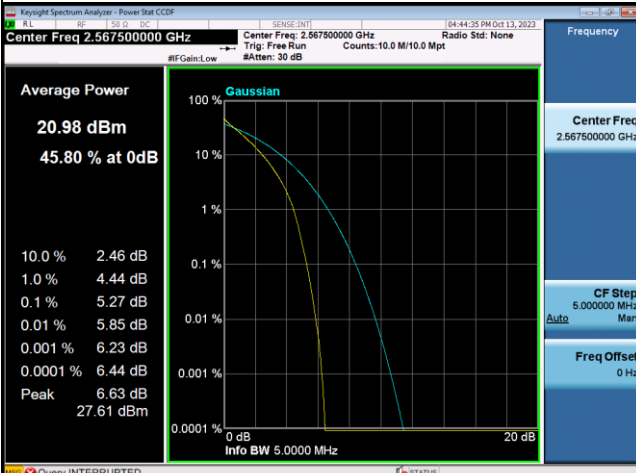

QPSK-21425