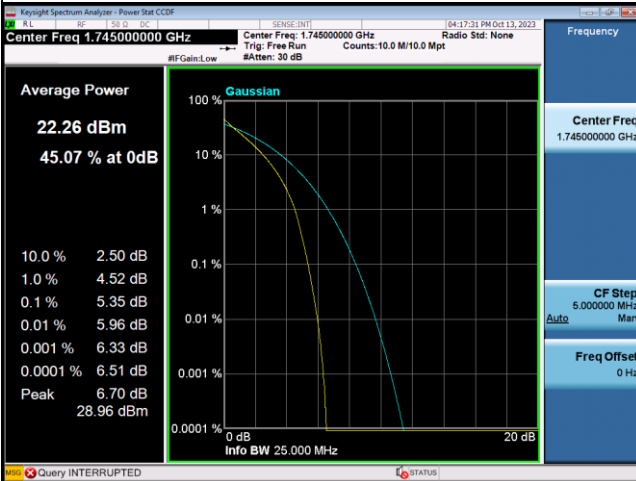

LTE Band 4_20M Spectrum Plot

QPSK-20050

QPSK-20175

QPSK-20300

16QAM-20050

16QAM-20175

16QAM-20300

LTE Band 7_5M Spectrum Plot