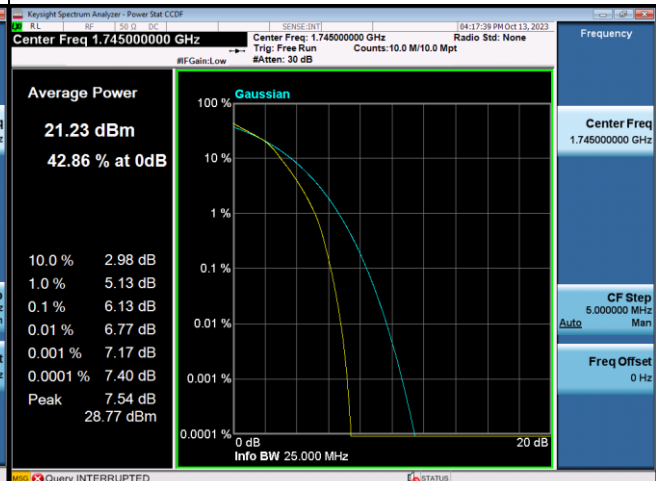

LTE Band 4_20M Spectrum Plot

QPSK-20050

QPSK-20175

QPSK-20300

16QAM-20050

16QAM-20175

16QAM-20300

LTE Band 7_5M Spectrum Plot