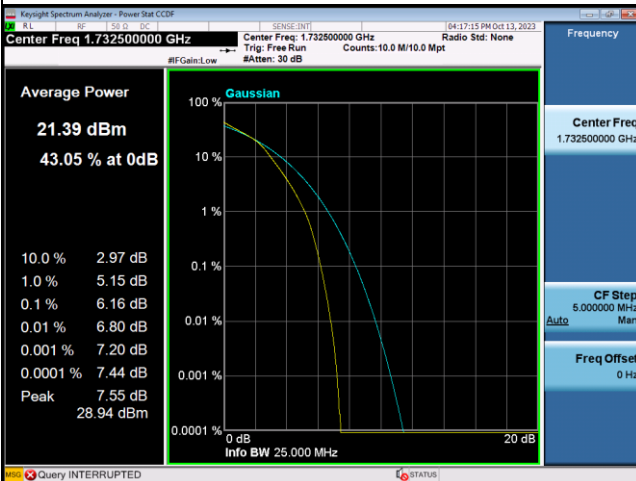

LTE Band 4_20M Spectrum Plot

QPSK-20050

QPSK-20175

QPSK-20300

16QAM-20050

16QAM-20175

16QAM-20300

LTE Band 7_5M Spectrum Plot