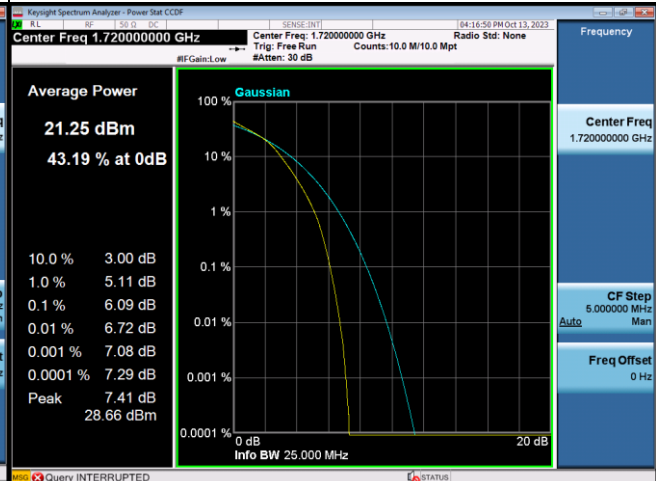

LTE Band 4_20M Spectrum Plot

QPSK-20050

QPSK-20175

QPSK-20300

16QAM-20050

16QAM-20175

16QAM-20300

LTE Band 7_5M Spectrum Plot