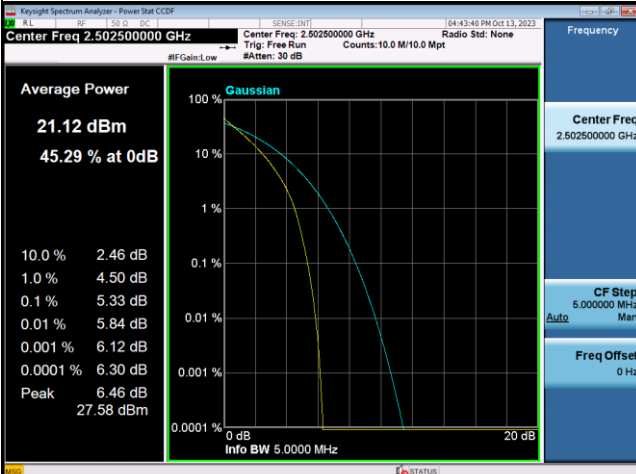

LTE Band 7_5M Spectrum Plot

QPSK-20775