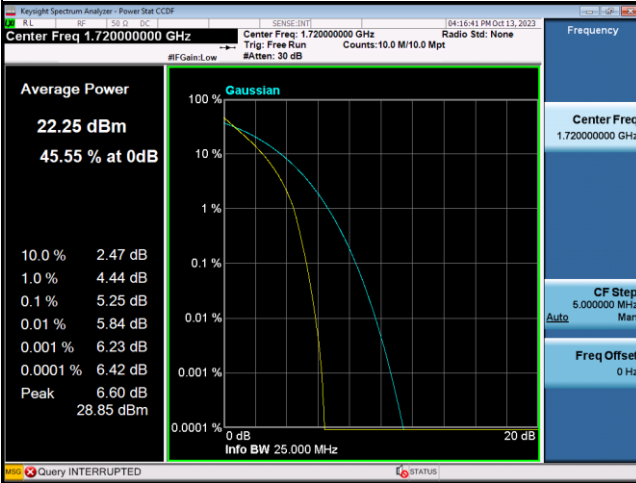

LTE Band 4_20M Spectrum Plot

QPSK-20050

QPSK-20175

QPSK-20300

16QAM-20050

16QAM-20175

16QAM-20300

LTE Band 7_5M Spectrum Plot