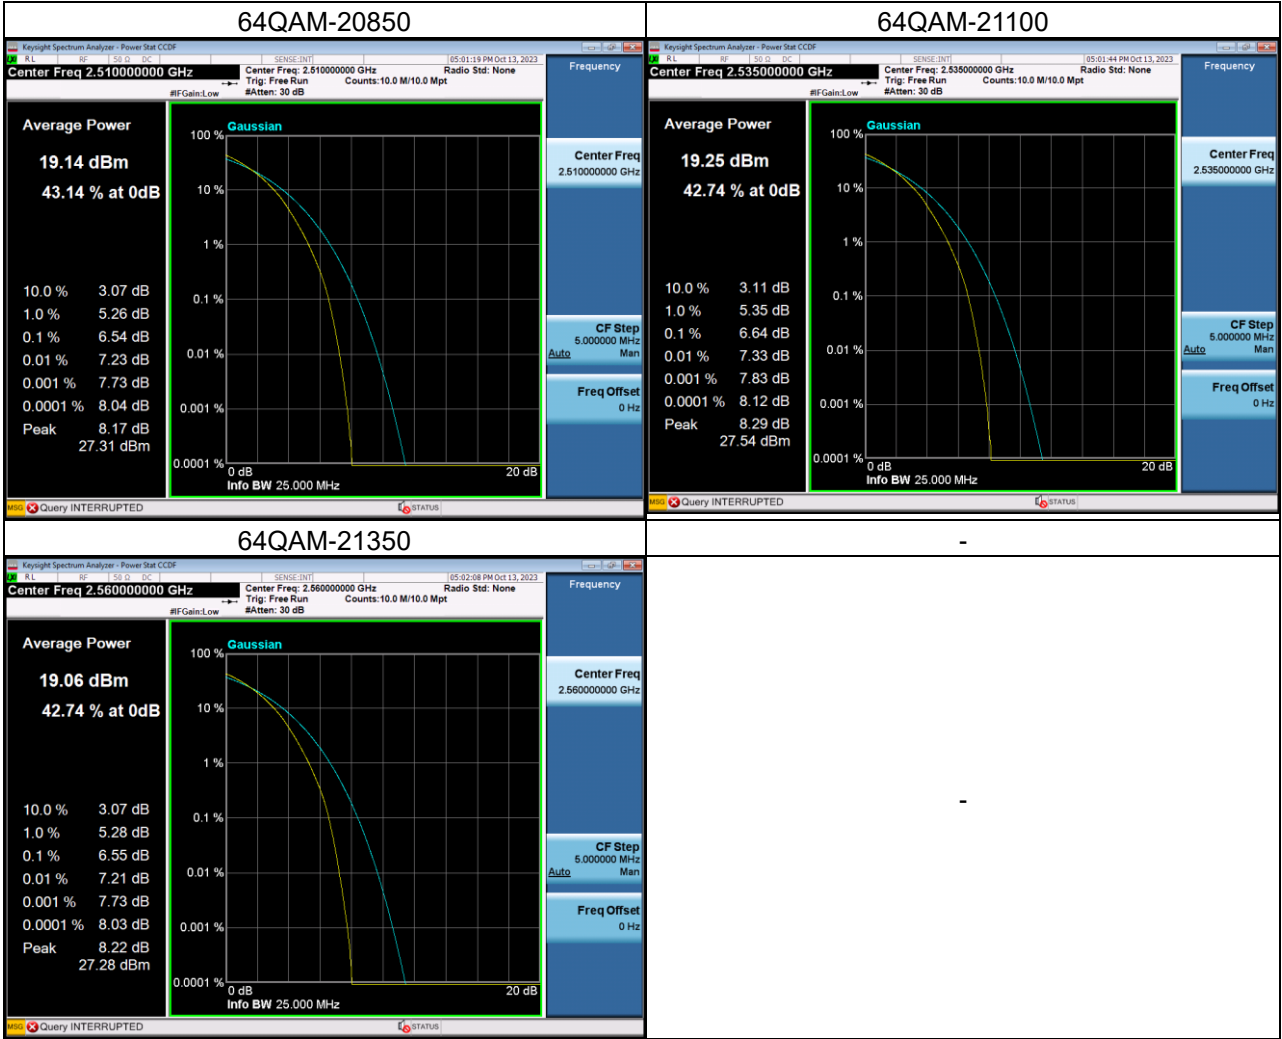

16QAM-20850

16QAM-21100

16QAM-21350

LTE Band 12_1.4M Spectrum Plot