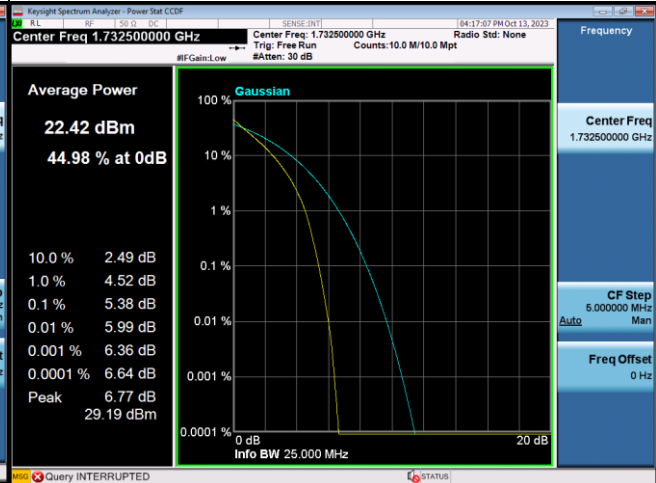

LTE Band 4_20M Spectrum Plot

QPSK-20050

QPSK-20175

QPSK-20300

16QAM-20050

16QAM-20175

16QAM-20300

LTE Band 7_5M Spectrum Plot