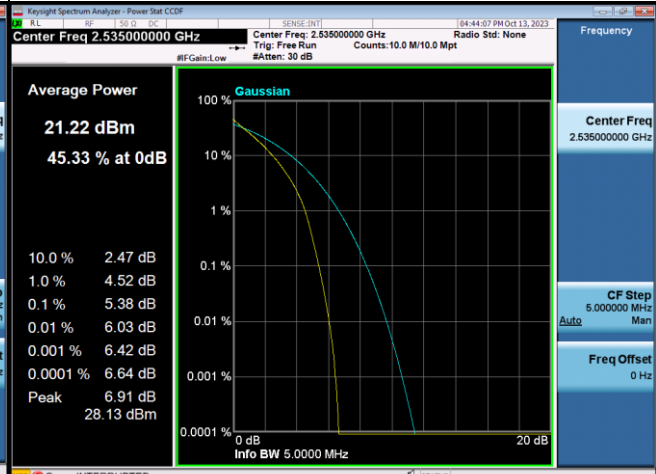

QPSK-21100