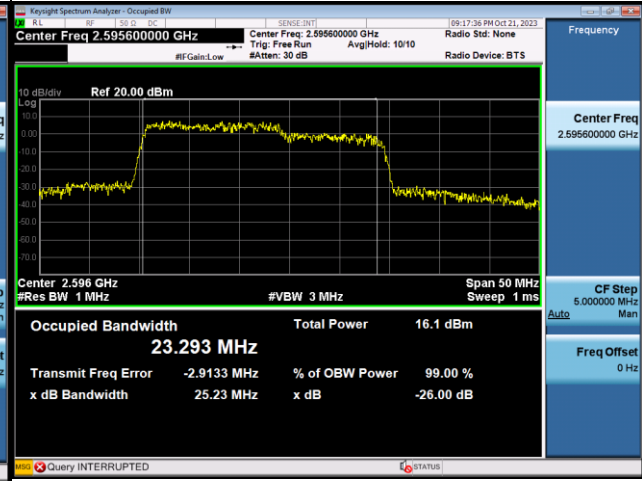

QPSK-Mid CH