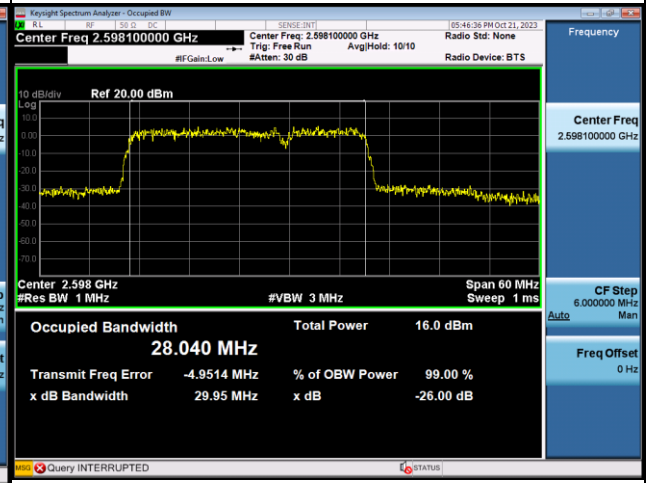

Spectrum Plot

Spectrum Plot

64QAM-Low CH

64QAM-Mid CH

64QAM-High CH

LTE Band CA_41C_15MHz+15MHz					
QPSK					
PCC Channel	PCC Frequency (MHz)	SCC Channel	SCC Frequency (MHz)	99% Occupied Bandwidth (MHz)	26dB Bandwidth (MHz)
39725	2503.5	39875	2518.5	28.531	30.26
40545	2585.5	40695	2600.5	28.499	30.39
41365	2667.5	41515	2682.5	28.153	30.26
16QAM					
PCC Channel	PCC Frequency (MHz)	SCC Channel	SCC Frequency (MHz)	99% Occupied Bandwidth (MHz)	26dB Bandwidth (MHz)
39725	2503.5	39875	2518.5	28.425	30.35
40545	2585.5	40695	2600.5	28.490	30.36
41365	2667.5	41515	2682.5	28.487	30.44
64QAM					
PCC Channel	PCC Frequency (MHz)	SCC Channel	SCC Frequency (MHz)	99% Occupied Bandwidth (MHz)	26dB Bandwidth (MHz)
39725	2503.5	39875	2518.5	28.687	30.70
40545	2585.5	40695	2600.5	28.203	30.49
41365	2667.5	41515	2682.5	28.699	30.53

Spectrum Plot

Spectrum Plot

64QAM-Low CH

64QAM-Mid CH

64QAM-High CH

LTE Band CA_41C_15MHz+20MHz					
QPSK					
PCC Channel	PCC Frequency (MHz)	SCC Channel	SCC Frequency (MHz)	99% Occupied Bandwidth (MHz)	26dB Bandwidth (MHz)
39728	2503.8	39899	2520.9	32.736	34.86
40523	2583.3	40694	2600.4	32.808	34.77
41319	2662.9	41490	2680	32.626	34.58
16QAM					
PCC Channel	PCC Frequency (MHz)	SCC Channel	SCC Frequency (MHz)	99% Occupied Bandwidth (MHz)	26dB Bandwidth (MHz)
39728	2503.8	39899	2520.9	32.755	34.92
40523	2583.3	40694	2600.4	32.670	34.78
41319	2662.9	41490	2680	32.893	34.66
64QAM					
PCC Channel	PCC Frequency (MHz)	SCC Channel	SCC Frequency (MHz)	99% Occupied Bandwidth (MHz)	26dB Bandwidth (MHz)
39728	2503.8	39899	2520.9	32.505	34.74
40523	2583.3	40694	2600.4	32.955	34.82
41319	2662.9	41490	2680	32.526	34.61