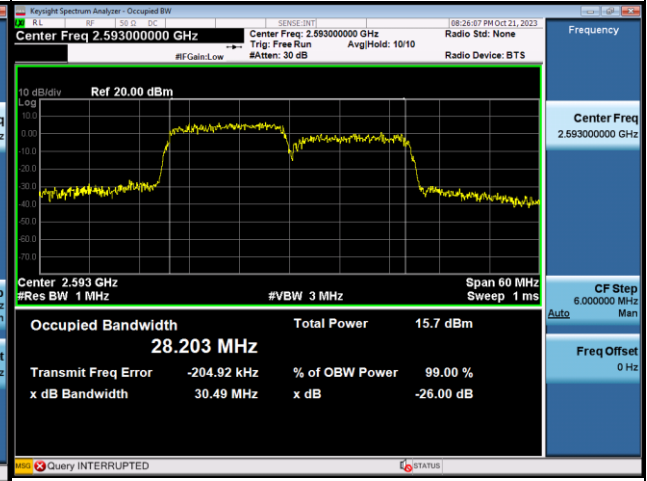

Spectrum Plot

Spectrum Plot

64QAM-Low CH

64QAM-Mid CH

64QAM-High CH

LTE Band CA_41C_15MHz+20MHz					
QPSK					
PCC Channel	PCC Frequency (MHz)	SCC Channel	SCC Frequency (MHz)	99% Occupied Bandwidth (MHz)	26dB Bandwidth (MHz)
39728	2503.8	39899	2520.9	32.736	34.86
40523	2583.3	40694	2600.4	32.808	34.77
41319	2662.9	41490	2680	32.626	34.58
16QAM					
PCC Channel	PCC Frequency (MHz)	SCC Channel	SCC Frequency (MHz)	99% Occupied Bandwidth (MHz)	26dB Bandwidth (MHz)
39728	2503.8	39899	2520.9	32.755	34.92
40523	2583.3	40694	2600.4	32.670	34.78
41319	2662.9	41490	2680	32.893	34.66
64QAM					
PCC Channel	PCC Frequency (MHz)	SCC Channel	SCC Frequency (MHz)	99% Occupied Bandwidth (MHz)	26dB Bandwidth (MHz)
39728	2503.8	39899	2520.9	32.505	34.74
40523	2583.3	40694	2600.4	32.955	34.82
41319	2662.9	41490	2680	32.526	34.61