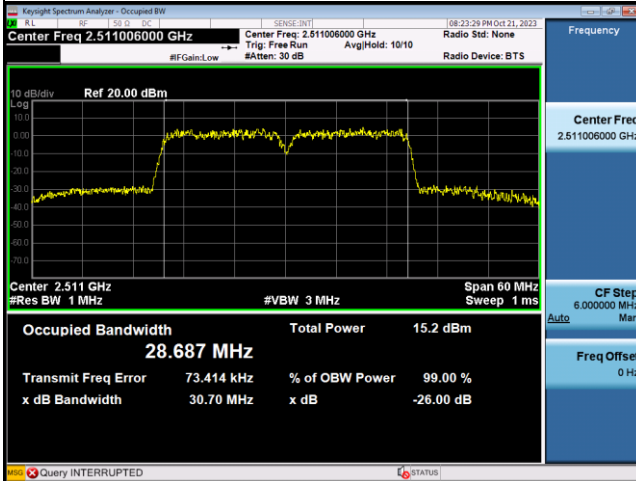

Spectrum Plot

Spectrum Plot

64QAM-Low CH

64QAM-Mid CH

64QAM-High CH

LTE Band CA_41C_15MHz+15MHz					
QPSK					
PCC Channel	PCC Frequency (MHz)	SCC Channel	SCC Frequency (MHz)	99% Occupied Bandwidth (MHz)	26dB Bandwidth (MHz)
39725	2503.5	39875	2518.5	28.531	30.26
40545	2585.5	40695	2600.5	28.499	30.39
41365	2667.5	41515	2682.5	28.153	30.26
16QAM					
PCC Channel	PCC Frequency (MHz)	SCC Channel	SCC Frequency (MHz)	99% Occupied Bandwidth (MHz)	26dB Bandwidth (MHz)
39725	2503.5	39875	2518.5	28.425	30.35
40545	2585.5	40695	2600.5	28.490	30.36
41365	2667.5	41515	2682.5	28.487	30.44
64QAM					
PCC Channel	PCC Frequency (MHz)	SCC Channel	SCC Frequency (MHz)	99% Occupied Bandwidth (MHz)	26dB Bandwidth (MHz)
39725	2503.5	39875	2518.5	28.687	30.70
40545	2585.5	40695	2600.5	28.203	30.49
41365	2667.5	41515	2682.5	28.699	30.53

Spectrum Plot

Spectrum Plot

64QAM-Low CH

64QAM-Mid CH

64QAM-High CH

LTE Band CA_41C_15MHz+20MHz					
QPSK					
PCC Channel	PCC Frequency (MHz)	SCC Channel	SCC Frequency (MHz)	99% Occupied Bandwidth (MHz)	26dB Bandwidth (MHz)
39728	2503.8	39899	2520.9	32.736	34.86
40523	2583.3	40694	2600.4	32.808	34.77
41319	2662.9	41490	2680	32.626	34.58
16QAM					
PCC Channel	PCC Frequency (MHz)	SCC Channel	SCC Frequency (MHz)	99% Occupied Bandwidth (MHz)	26dB Bandwidth (MHz)
39728	2503.8	39899	2520.9	32.755	34.92
40523	2583.3	40694	2600.4	32.670	34.78
41319	2662.9	41490	2680	32.893	34.66
64QAM					
PCC Channel	PCC Frequency (MHz)	SCC Channel	SCC Frequency (MHz)	99% Occupied Bandwidth (MHz)	26dB Bandwidth (MHz)
39728	2503.8	39899	2520.9	32.505	34.74
40523	2583.3	40694	2600.4	32.955	34.82
41319	2662.9	41490	2680	32.526	34.61