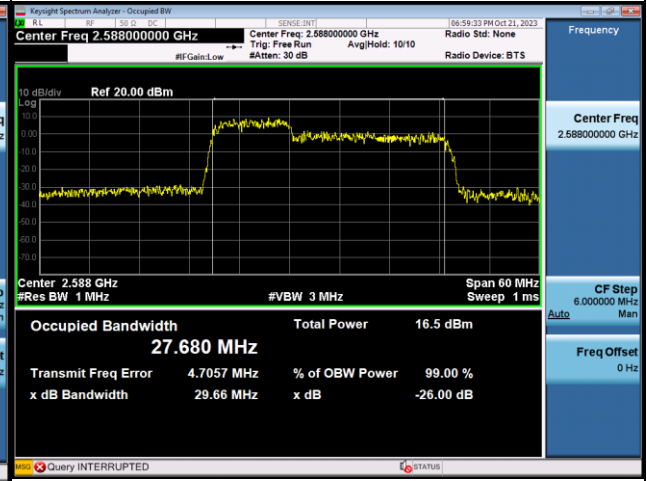

QPSK-Mid CH