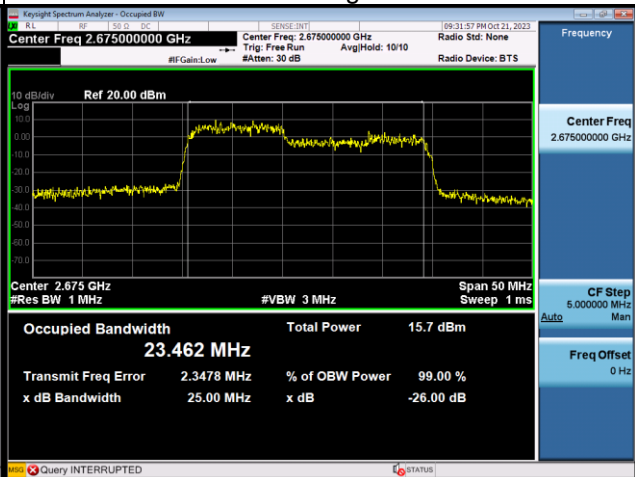

Spectrum Plot

QPSK-Low CH

QPSK-Mid CH

QPSK-High CH

16QAM-Low CH

16QAM-Mid CH

16QAM-High CH

Spectrum Plot

64QAM-Low CH

64QAM-Mid CH

64QAM-High CH

LTE Band CA_41C_15MHz+10MHz					
QPSK					
PCC Channel	PCC Frequency (MHz)	SCC Channel	SCC Frequency (MHz)	99% Occupied Bandwidth (MHz)	26dB Bandwidth (MHz)
39725	2503.5	39845	2515.5	23.591	25.18
40571	2588.1	40691	2600.1	23.293	25.23
41417	2672.7	41537	2684.7	23.359	25.17
16QAM					
PCC Channel	PCC Frequency (MHz)	SCC Channel	SCC Frequency (MHz)	99% Occupied Bandwidth (MHz)	26dB Bandwidth (MHz)
39725	2503.5	39845	2515.5	23.367	25.25
40571	2588.1	40691	2600.1	23.421	25.34
41417	2672.7	41537	2684.7	23.495	25.18
64QAM					
PCC Channel	PCC Frequency (MHz)	SCC Channel	SCC Frequency (MHz)	99% Occupied Bandwidth (MHz)	26dB Bandwidth (MHz)
39725	2503.5	39845	2515.5	23.327	24.99
40571	2588.1	40691	2600.1	23.291	25.30
41417	2672.7	41537	2684.7	23.597	25.30