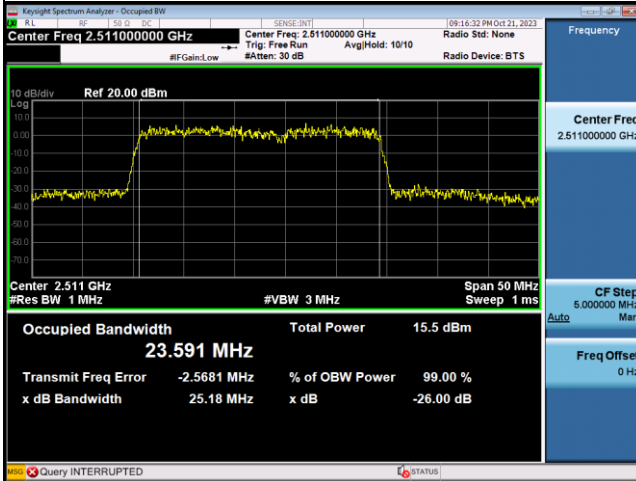

Spectrum Plot

QPSK-Low CH