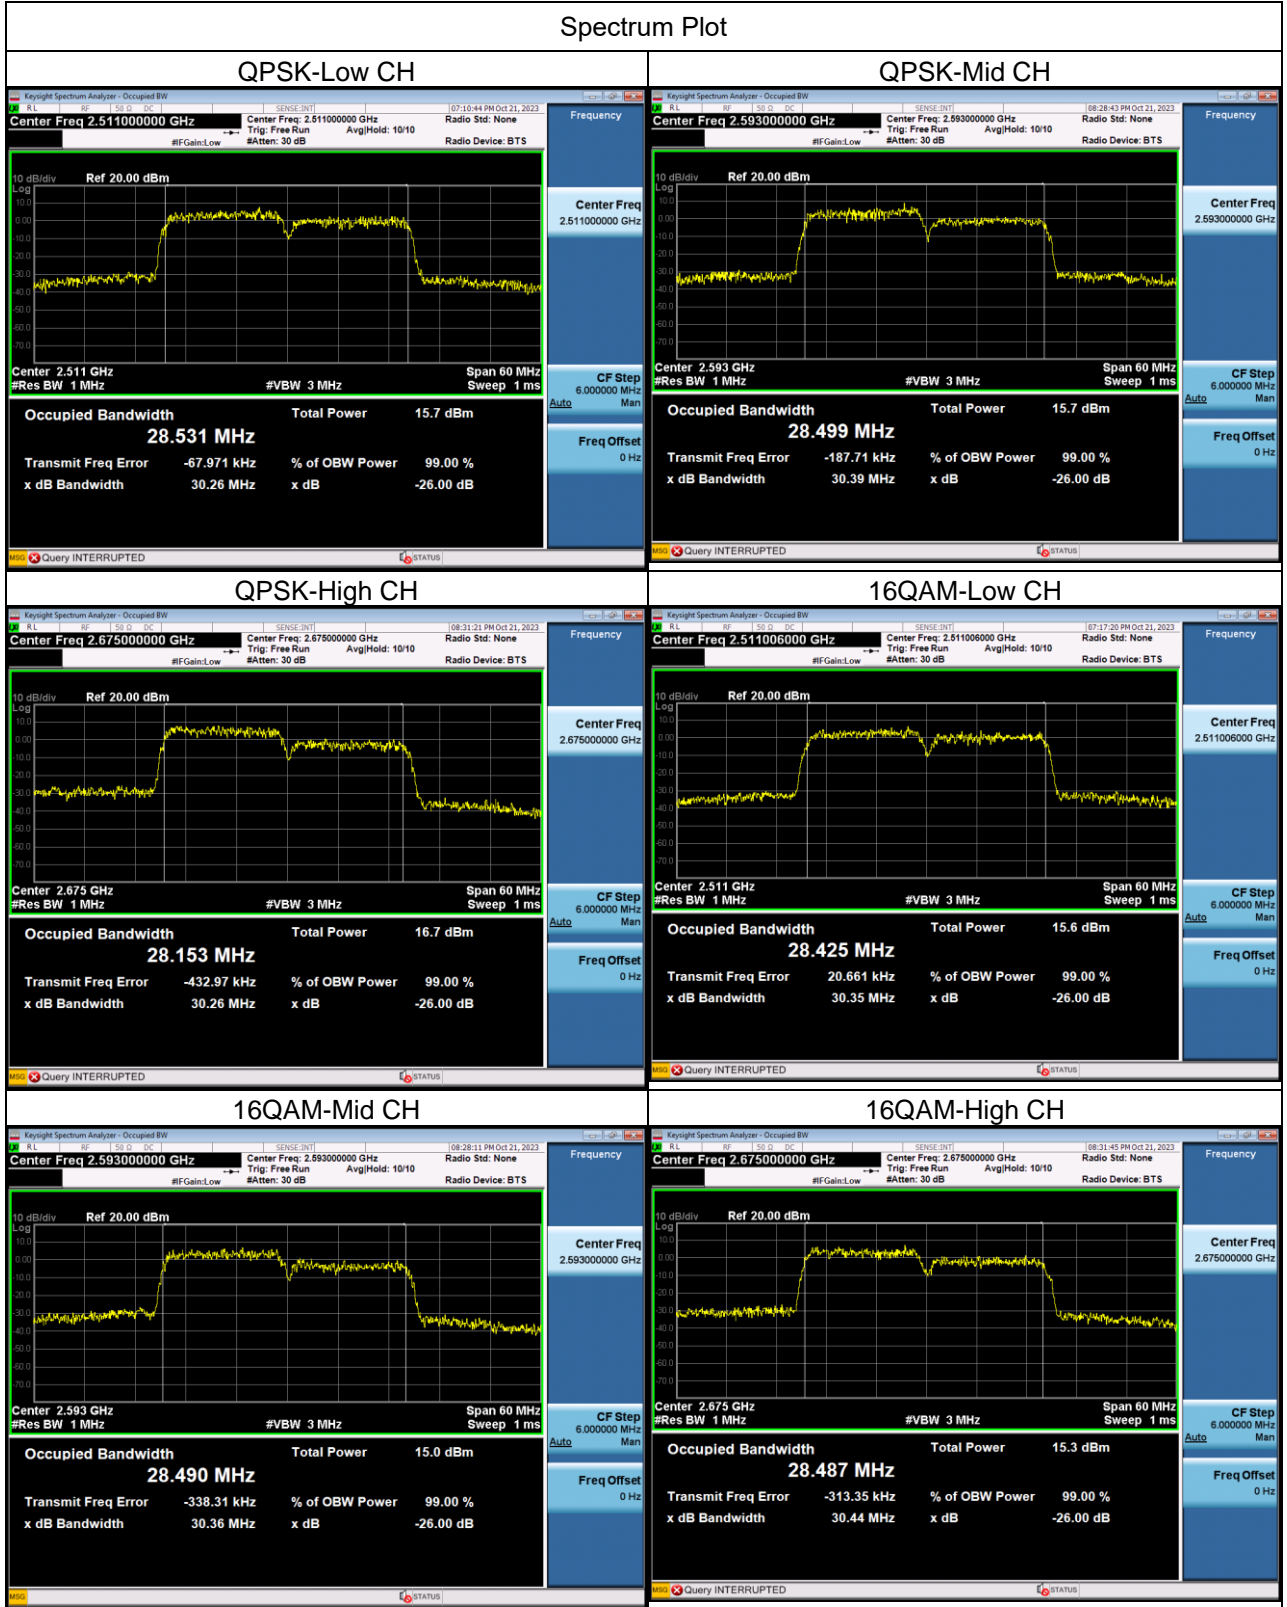

Spectrum Plot

Spectrum Plot

64QAM-Low CH

64QAM-Mid CH

64QAM-High CH

LTE Band CA_41C_15MHz+15MHz					
QPSK					
PCC Channel	PCC Frequency (MHz)	SCC Channel	SCC Frequency (MHz)	99% Occupied Bandwidth (MHz)	26dB Bandwidth (MHz)
39725	2503.5	39875	2518.5	28.531	30.26
40545	2585.5	40695	2600.5	28.499	30.39
41365	2667.5	41515	2682.5	28.153	30.26
16QAM					
PCC Channel	PCC Frequency (MHz)	SCC Channel	SCC Frequency (MHz)	99% Occupied Bandwidth (MHz)	26dB Bandwidth (MHz)
39725	2503.5	39875	2518.5	28.425	30.35
40545	2585.5	40695	2600.5	28.490	30.36
41365	2667.5	41515	2682.5	28.487	30.44
64QAM					
PCC Channel	PCC Frequency (MHz)	SCC Channel	SCC Frequency (MHz)	99% Occupied Bandwidth (MHz)	26dB Bandwidth (MHz)
39725	2503.5	39875	2518.5	28.687	30.70
40545	2585.5	40695	2600.5	28.203	30.49
41365	2667.5	41515	2682.5	28.699	30.53

Spectrum Plot

Spectrum Plot

64QAM-Low CH

64QAM-Mid CH

64QAM-High CH

LTE Band CA_41C_15MHz+20MHz					
QPSK					
PCC Channel	PCC Frequency (MHz)	SCC Channel	SCC Frequency (MHz)	99% Occupied Bandwidth (MHz)	26dB Bandwidth (MHz)
39728	2503.8	39899	2520.9	32.736	34.86
40523	2583.3	40694	2600.4	32.808	34.77
41319	2662.9	41490	2680	32.626	34.58
16QAM					
PCC Channel	PCC Frequency (MHz)	SCC Channel	SCC Frequency (MHz)	99% Occupied Bandwidth (MHz)	26dB Bandwidth (MHz)
39728	2503.8	39899	2520.9	32.755	34.92
40523	2583.3	40694	2600.4	32.670	34.78
41319	2662.9	41490	2680	32.893	34.66
64QAM					
PCC Channel	PCC Frequency (MHz)	SCC Channel	SCC Frequency (MHz)	99% Occupied Bandwidth (MHz)	26dB Bandwidth (MHz)
39728	2503.8	39899	2520.9	32.505	34.74
40523	2583.3	40694	2600.4	32.955	34.82
41319	2662.9	41490	2680	32.526	34.61