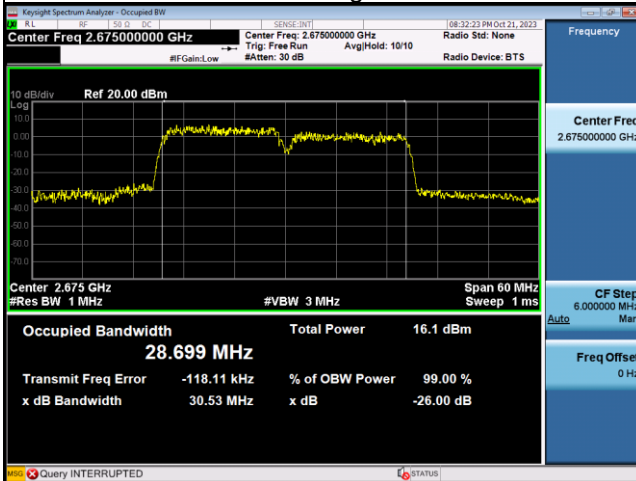

Spectrum Plot

Spectrum Plot

64QAM-Low CH

64QAM-Mid CH

64QAM-High CH

LTE Band CA_41C_15MHz+15MHz					
QPSK					
PCC Channel	PCC Frequency (MHz)	SCC Channel	SCC Frequency (MHz)	99% Occupied Bandwidth (MHz)	26dB Bandwidth (MHz)
39725	2503.5	39875	2518.5	28.531	30.26
40545	2585.5	40695	2600.5	28.499	30.39
41365	2667.5	41515	2682.5	28.153	30.26
16QAM					
PCC Channel	PCC Frequency (MHz)	SCC Channel	SCC Frequency (MHz)	99% Occupied Bandwidth (MHz)	26dB Bandwidth (MHz)
39725	2503.5	39875	2518.5	28.425	30.35
40545	2585.5	40695	2600.5	28.490	30.36
41365	2667.5	41515	2682.5	28.487	30.44
64QAM					
PCC Channel	PCC Frequency (MHz)	SCC Channel	SCC Frequency (MHz)	99% Occupied Bandwidth (MHz)	26dB Bandwidth (MHz)
39725	2503.5	39875	2518.5	28.687	30.70
40545	2585.5	40695	2600.5	28.203	30.49
41365	2667.5	41515	2682.5	28.699	30.53

Spectrum Plot

Spectrum Plot

64QAM-Low CH

64QAM-Mid CH

64QAM-High CH

LTE Band CA_41C_15MHz+20MHz					
QPSK					
PCC Channel	PCC Frequency (MHz)	SCC Channel	SCC Frequency (MHz)	99% Occupied Bandwidth (MHz)	26dB Bandwidth (MHz)
39728	2503.8	39899	2520.9	32.736	34.86
40523	2583.3	40694	2600.4	32.808	34.77
41319	2662.9	41490	2680	32.626	34.58
16QAM					
PCC Channel	PCC Frequency (MHz)	SCC Channel	SCC Frequency (MHz)	99% Occupied Bandwidth (MHz)	26dB Bandwidth (MHz)
39728	2503.8	39899	2520.9	32.755	34.92
40523	2583.3	40694	2600.4	32.670	34.78
41319	2662.9	41490	2680	32.893	34.66
64QAM					
PCC Channel	PCC Frequency (MHz)	SCC Channel	SCC Frequency (MHz)	99% Occupied Bandwidth (MHz)	26dB Bandwidth (MHz)
39728	2503.8	39899	2520.9	32.505	34.74
40523	2583.3	40694	2600.4	32.955	34.82
41319	2662.9	41490	2680	32.526	34.61