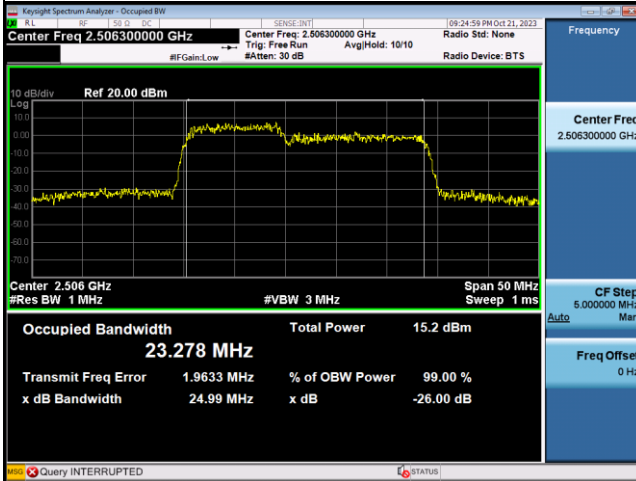

64QAM-Low CH

64QAM-Mid CH

64QAM-High CH

LTE Band CA_41C_15MHz+10MHz					
QPSK					
PCC Channel	PCC Frequency (MHz)	SCC Channel	SCC Frequency (MHz)	99% Occupied Bandwidth (MHz)	26dB Bandwidth (MHz)
39725	2503.5	39845	2515.5	23.591	25.18
40571	2588.1	40691	2600.1	23.293	25.23
41417	2672.7	41537	2684.7	23.359	25.17
16QAM					
PCC Channel	PCC Frequency (MHz)	SCC Channel	SCC Frequency (MHz)	99% Occupied Bandwidth (MHz)	26dB Bandwidth (MHz)
39725	2503.5	39845	2515.5	23.367	25.25
40571	2588.1	40691	2600.1	23.421	25.34
41417	2672.7	41537	2684.7	23.495	25.18
64QAM					
PCC Channel	PCC Frequency (MHz)	SCC Channel	SCC Frequency (MHz)	99% Occupied Bandwidth (MHz)	26dB Bandwidth (MHz)
39725	2503.5	39845	2515.5	23.327	24.99
40571	2588.1	40691	2600.1	23.291	25.30
41417	2672.7	41537	2684.7	23.597	25.30