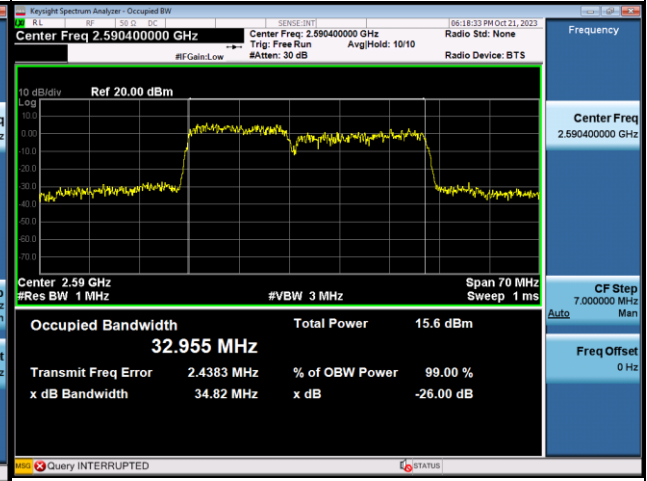

Spectrum Plot

Spectrum Plot

64QAM-Low CH

64QAM-Mid CH

64QAM-High CH

LTE Band CA_41C_15MHz+20MHz					
QPSK					
PCC Channel	PCC Frequency (MHz)	SCC Channel	SCC Frequency (MHz)	99% Occupied Bandwidth (MHz)	26dB Bandwidth (MHz)
39728	2503.8	39899	2520.9	32.736	34.86
40523	2583.3	40694	2600.4	32.808	34.77
41319	2662.9	41490	2680	32.626	34.58
16QAM					
PCC Channel	PCC Frequency (MHz)	SCC Channel	SCC Frequency (MHz)	99% Occupied Bandwidth (MHz)	26dB Bandwidth (MHz)
39728	2503.8	39899	2520.9	32.755	34.92
40523	2583.3	40694	2600.4	32.670	34.78
41319	2662.9	41490	2680	32.893	34.66
64QAM					
PCC Channel	PCC Frequency (MHz)	SCC Channel	SCC Frequency (MHz)	99% Occupied Bandwidth (MHz)	26dB Bandwidth (MHz)
39728	2503.8	39899	2520.9	32.505	34.74
40523	2583.3	40694	2600.4	32.955	34.82
41319	2662.9	41490	2680	32.526	34.61

Spectrum Plot

Spectrum Plot

64QAM-Low CH

64QAM-Mid CH

64QAM-High CH

LTE Band CA_41C_20MHz+15MHz					
QPSK					
PCC Channel	PCC Frequency (MHz)	SCC Channel	SCC Frequency (MHz)	99% Occupied Bandwidth (MHz)	26dB Bandwidth (MHz)
39750	2506	39921	2523.1	32.836	34.90
40546	2585.6	40717	2602.7	32.843	34.97
41341	2665.1	41512	2682.2	32.909	34.94
16QAM					
PCC Channel	PCC Frequency (MHz)	SCC Channel	SCC Frequency (MHz)	99% Occupied Bandwidth (MHz)	26dB Bandwidth (MHz)
39750	2506	39921	2523.1	32.766	34.88
40546	2585.6	40717	2602.7	32.687	34.84
41341	2665.1	41512	2682.2	32.341	34.72
64QAM					
PCC Channel	PCC Frequency (MHz)	SCC Channel	SCC Frequency (MHz)	99% Occupied Bandwidth (MHz)	26dB Bandwidth (MHz)
39750	2506	39921	2523.1	32.773	34.97
40546	2585.6	40717	2602.7	32.837	34.88
41341	2665.1	41512	2682.2	32.695	34.79