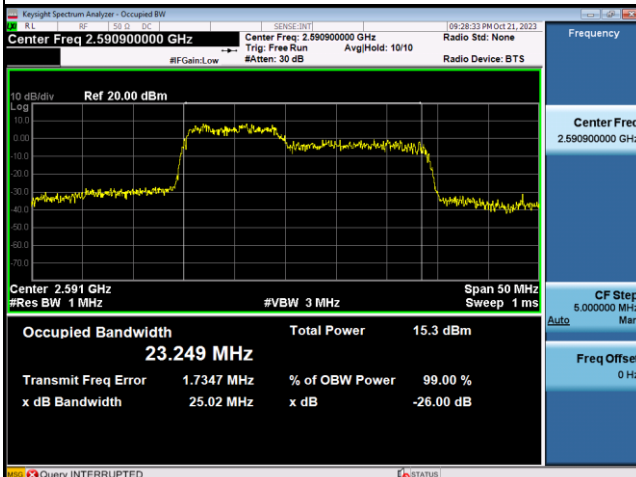

Spectrum Plot

QPSK-Low CH

QPSK-Mid CH

QPSK-High CH

16QAM-Low CH

16QAM-Mid CH

16QAM-High CH

Spectrum Plot

64QAM-Low CH

64QAM-Mid CH

64QAM-High CH

LTE Band CA_41C_15MHz+10MHz					
QPSK					
PCC Channel	PCC Frequency (MHz)	SCC Channel	SCC Frequency (MHz)	99% Occupied Bandwidth (MHz)	26dB Bandwidth (MHz)
39725	2503.5	39845	2515.5	23.591	25.18
40571	2588.1	40691	2600.1	23.293	25.23
41417	2672.7	41537	2684.7	23.359	25.17
16QAM					
PCC Channel	PCC Frequency (MHz)	SCC Channel	SCC Frequency (MHz)	99% Occupied Bandwidth (MHz)	26dB Bandwidth (MHz)
39725	2503.5	39845	2515.5	23.367	25.25
40571	2588.1	40691	2600.1	23.421	25.34
41417	2672.7	41537	2684.7	23.495	25.18
64QAM					
PCC Channel	PCC Frequency (MHz)	SCC Channel	SCC Frequency (MHz)	99% Occupied Bandwidth (MHz)	26dB Bandwidth (MHz)
39725	2503.5	39845	2515.5	23.327	24.99
40571	2588.1	40691	2600.1	23.291	25.30
41417	2672.7	41537	2684.7	23.597	25.30