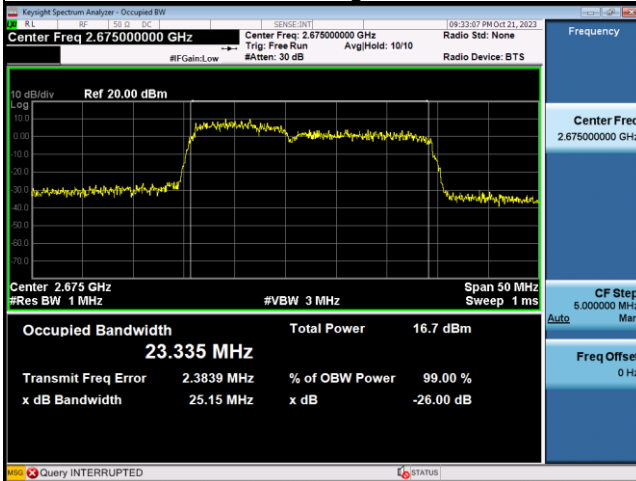

Spectrum Plot

QPSK-Low CH

QPSK-Mid CH

QPSK-High CH

16QAM-Low CH

16QAM-Mid CH

16QAM-High CH

Spectrum Plot

64QAM-Low CH

64QAM-Mid CH

64QAM-High CH

LTE Band CA_41C_15MHz+10MHz					
QPSK					
PCC Channel	PCC Frequency (MHz)	SCC Channel	SCC Frequency (MHz)	99% Occupied Bandwidth (MHz)	26dB Bandwidth (MHz)
39725	2503.5	39845	2515.5	23.591	25.18
40571	2588.1	40691	2600.1	23.293	25.23
41417	2672.7	41537	2684.7	23.359	25.17
16QAM					
PCC Channel	PCC Frequency (MHz)	SCC Channel	SCC Frequency (MHz)	99% Occupied Bandwidth (MHz)	26dB Bandwidth (MHz)
39725	2503.5	39845	2515.5	23.367	25.25
40571	2588.1	40691	2600.1	23.421	25.34
41417	2672.7	41537	2684.7	23.495	25.18
64QAM					
PCC Channel	PCC Frequency (MHz)	SCC Channel	SCC Frequency (MHz)	99% Occupied Bandwidth (MHz)	26dB Bandwidth (MHz)
39725	2503.5	39845	2515.5	23.327	24.99
40571	2588.1	40691	2600.1	23.291	25.30
41417	2672.7	41537	2684.7	23.597	25.30