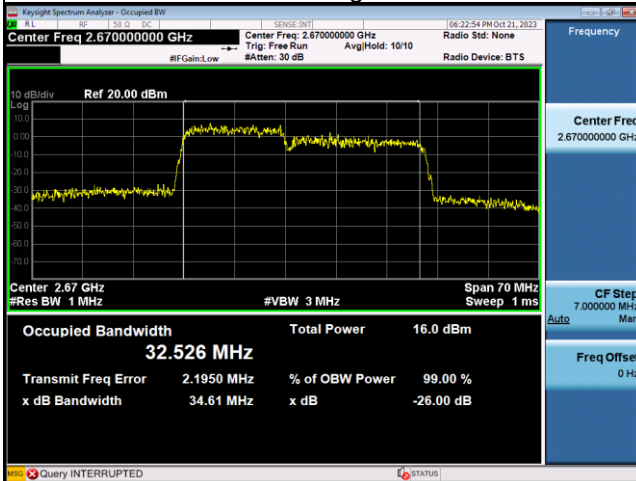

Spectrum Plot

Spectrum Plot

64QAM-Low CH

64QAM-Mid CH

64QAM-High CH

LTE Band CA_41C_15MHz+20MHz					
QPSK					
PCC Channel	PCC Frequency (MHz)	SCC Channel	SCC Frequency (MHz)	99% Occupied Bandwidth (MHz)	26dB Bandwidth (MHz)
39728	2503.8	39899	2520.9	32.736	34.86
40523	2583.3	40694	2600.4	32.808	34.77
41319	2662.9	41490	2680	32.626	34.58
16QAM					
PCC Channel	PCC Frequency (MHz)	SCC Channel	SCC Frequency (MHz)	99% Occupied Bandwidth (MHz)	26dB Bandwidth (MHz)
39728	2503.8	39899	2520.9	32.755	34.92
40523	2583.3	40694	2600.4	32.670	34.78
41319	2662.9	41490	2680	32.893	34.66
64QAM					
PCC Channel	PCC Frequency (MHz)	SCC Channel	SCC Frequency (MHz)	99% Occupied Bandwidth (MHz)	26dB Bandwidth (MHz)
39728	2503.8	39899	2520.9	32.505	34.74
40523	2583.3	40694	2600.4	32.955	34.82
41319	2662.9	41490	2680	32.526	34.61

Spectrum Plot

Spectrum Plot

64QAM-Low CH

64QAM-Mid CH

64QAM-High CH

LTE Band CA_41C_20MHz+15MHz					
QPSK					
PCC Channel	PCC Frequency (MHz)	SCC Channel	SCC Frequency (MHz)	99% Occupied Bandwidth (MHz)	26dB Bandwidth (MHz)
39750	2506	39921	2523.1	32.836	34.90
40546	2585.6	40717	2602.7	32.843	34.97
41341	2665.1	41512	2682.2	32.909	34.94
16QAM					
PCC Channel	PCC Frequency (MHz)	SCC Channel	SCC Frequency (MHz)	99% Occupied Bandwidth (MHz)	26dB Bandwidth (MHz)
39750	2506	39921	2523.1	32.766	34.88
40546	2585.6	40717	2602.7	32.687	34.84
41341	2665.1	41512	2682.2	32.341	34.72
64QAM					
PCC Channel	PCC Frequency (MHz)	SCC Channel	SCC Frequency (MHz)	99% Occupied Bandwidth (MHz)	26dB Bandwidth (MHz)
39750	2506	39921	2523.1	32.773	34.97
40546	2585.6	40717	2602.7	32.837	34.88
41341	2665.1	41512	2682.2	32.695	34.79