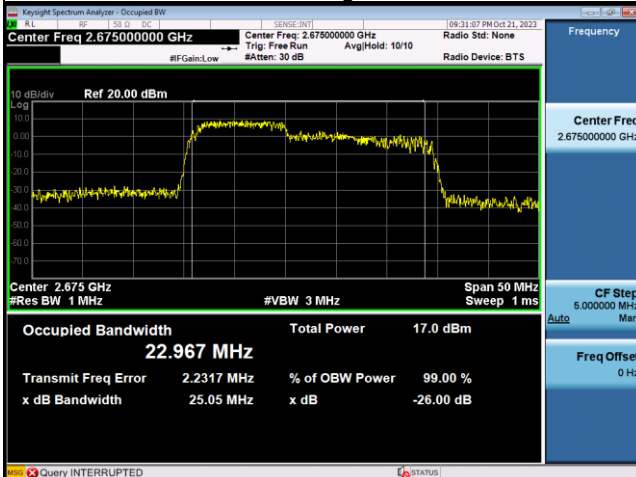

Spectrum Plot

QPSK-Low CH

QPSK-Mid CH

QPSK-High CH

16QAM-Low CH

16QAM-Mid CH

16QAM-High CH

Spectrum Plot

64QAM-Low CH

64QAM-Mid CH

64QAM-High CH

LTE Band CA_41C_15MHz+10MHz					
QPSK					
PCC Channel	PCC Frequency (MHz)	SCC Channel	SCC Frequency (MHz)	99% Occupied Bandwidth (MHz)	26dB Bandwidth (MHz)
39725	2503.5	39845	2515.5	23.591	25.18
40571	2588.1	40691	2600.1	23.293	25.23
41417	2672.7	41537	2684.7	23.359	25.17
16QAM					
PCC Channel	PCC Frequency (MHz)	SCC Channel	SCC Frequency (MHz)	99% Occupied Bandwidth (MHz)	26dB Bandwidth (MHz)
39725	2503.5	39845	2515.5	23.367	25.25
40571	2588.1	40691	2600.1	23.421	25.34
41417	2672.7	41537	2684.7	23.495	25.18
64QAM					
PCC Channel	PCC Frequency (MHz)	SCC Channel	SCC Frequency (MHz)	99% Occupied Bandwidth (MHz)	26dB Bandwidth (MHz)
39725	2503.5	39845	2515.5	23.327	24.99
40571	2588.1	40691	2600.1	23.291	25.30
41417	2672.7	41537	2684.7	23.597	25.30