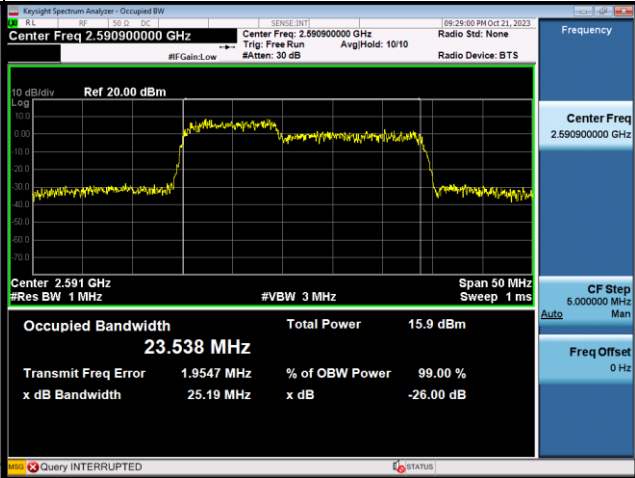

QPSK-Mid CH