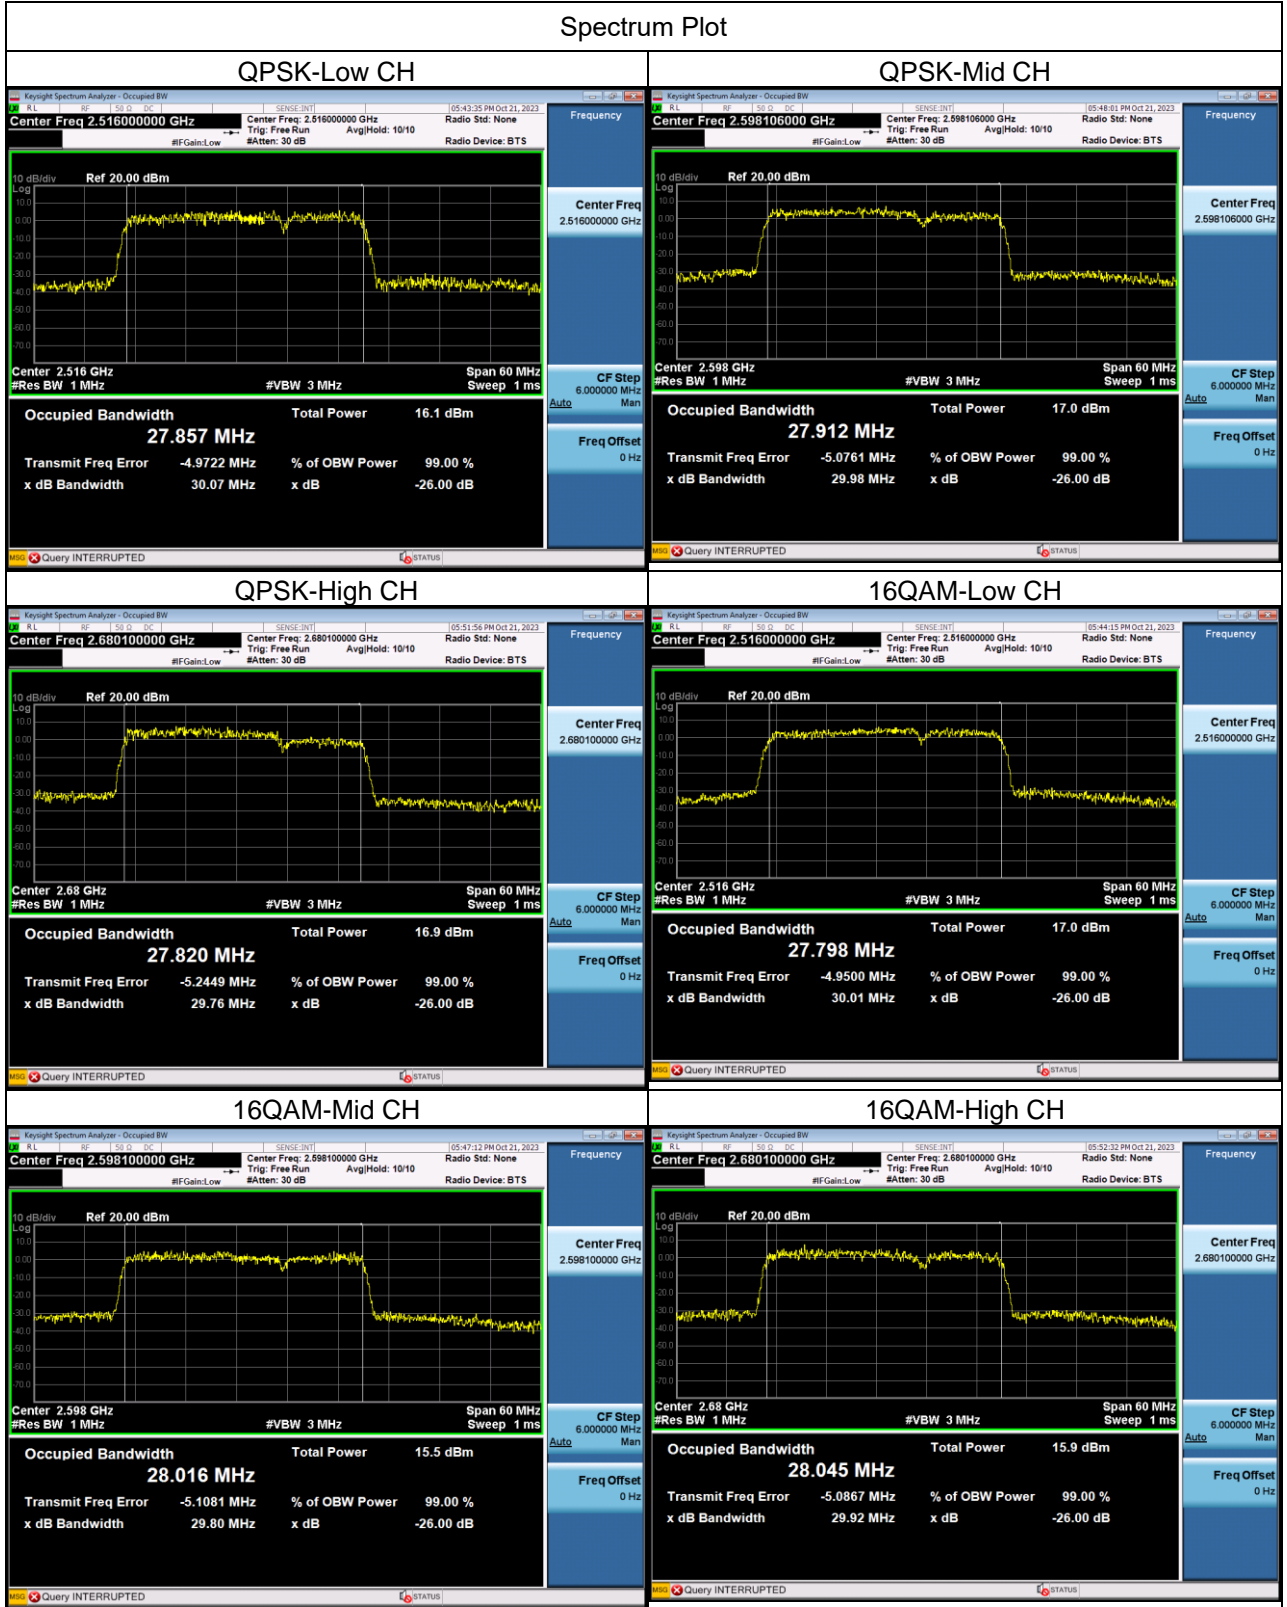

Spectrum Plot

QPSK-Low CH

QPSK-Mid CH

QPSK-High CH

16QAM-Low CH

16QAM-Mid CH

16QAM-High CH

Spectrum Plot

64QAM-Low CH

64QAM-Mid CH

64QAM-High CH

LTE Band CA_41C_20MHz+10MHz					
QPSK					
PCC Channel	PCC Frequency (MHz)	SCC Channel	SCC Frequency (MHz)	99% Occupied Bandwidth (MHz)	26dB Bandwidth (MHz)
39750	2506	39894	2520.4	27.857	30.07
40571	2588.1	40715	2602.5	27.912	29.98
41391	2670.1	41535	2684.5	27.820	29.76
16QAM					
PCC Channel	PCC Frequency (MHz)	SCC Channel	SCC Frequency (MHz)	99% Occupied Bandwidth (MHz)	26dB Bandwidth (MHz)
39750	2506	39894	2520.4	27.798	30.01
40571	2588.1	40715	2602.5	28.016	29.80
41391	2670.1	41535	2684.5	28.045	29.92
64QAM					
PCC Channel	PCC Frequency (MHz)	SCC Channel	SCC Frequency (MHz)	99% Occupied Bandwidth (MHz)	26dB Bandwidth (MHz)
39750	2506	39894	2520.4	27.956	29.96
40571	2588.1	40715	2602.5	28.040	29.95
41391	2670.1	41535	2684.5	27.922	29.83

Spectrum Plot

Spectrum Plot

64QAM-Low CH

64QAM-Mid CH

64QAM-High CH

LTE Band CA_41C_15MHz+15MHz					
QPSK					
PCC Channel	PCC Frequency (MHz)	SCC Channel	SCC Frequency (MHz)	99% Occupied Bandwidth (MHz)	26dB Bandwidth (MHz)
39725	2503.5	39875	2518.5	28.531	30.26
40545	2585.5	40695	2600.5	28.499	30.39
41365	2667.5	41515	2682.5	28.153	30.26
16QAM					
PCC Channel	PCC Frequency (MHz)	SCC Channel	SCC Frequency (MHz)	99% Occupied Bandwidth (MHz)	26dB Bandwidth (MHz)
39725	2503.5	39875	2518.5	28.425	30.35
40545	2585.5	40695	2600.5	28.490	30.36
41365	2667.5	41515	2682.5	28.487	30.44
64QAM					
PCC Channel	PCC Frequency (MHz)	SCC Channel	SCC Frequency (MHz)	99% Occupied Bandwidth (MHz)	26dB Bandwidth (MHz)
39725	2503.5	39875	2518.5	28.687	30.70
40545	2585.5	40695	2600.5	28.203	30.49
41365	2667.5	41515	2682.5	28.699	30.53