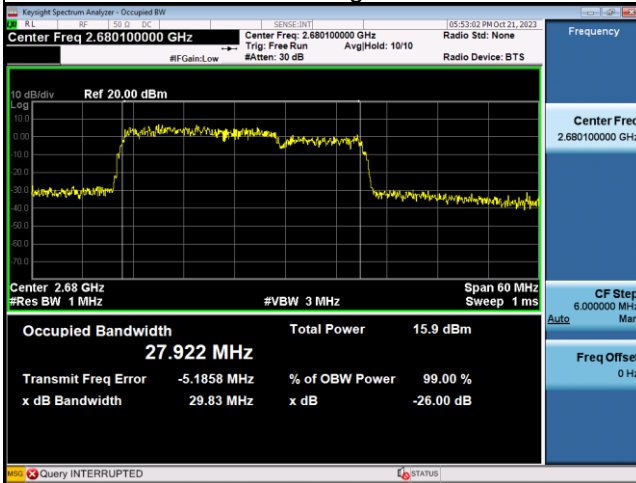

Spectrum Plot

Spectrum Plot

64QAM-Low CH

64QAM-Mid CH

64QAM-High CH

LTE Band CA_41C_15MHz+15MHz					
QPSK					
PCC Channel	PCC Frequency (MHz)	SCC Channel	SCC Frequency (MHz)	99% Occupied Bandwidth (MHz)	26dB Bandwidth (MHz)
39725	2503.5	39875	2518.5	28.531	30.26
40545	2585.5	40695	2600.5	28.499	30.39
41365	2667.5	41515	2682.5	28.153	30.26
16QAM					
PCC Channel	PCC Frequency (MHz)	SCC Channel	SCC Frequency (MHz)	99% Occupied Bandwidth (MHz)	26dB Bandwidth (MHz)
39725	2503.5	39875	2518.5	28.425	30.35
40545	2585.5	40695	2600.5	28.490	30.36
41365	2667.5	41515	2682.5	28.487	30.44
64QAM					
PCC Channel	PCC Frequency (MHz)	SCC Channel	SCC Frequency (MHz)	99% Occupied Bandwidth (MHz)	26dB Bandwidth (MHz)
39725	2503.5	39875	2518.5	28.687	30.70
40545	2585.5	40695	2600.5	28.203	30.49
41365	2667.5	41515	2682.5	28.699	30.53

Spectrum Plot

Spectrum Plot

64QAM-Low CH

64QAM-Mid CH

64QAM-High CH

LTE Band CA_41C_15MHz+20MHz					
QPSK					
PCC Channel	PCC Frequency (MHz)	SCC Channel	SCC Frequency (MHz)	99% Occupied Bandwidth (MHz)	26dB Bandwidth (MHz)
39728	2503.8	39899	2520.9	32.736	34.86
40523	2583.3	40694	2600.4	32.808	34.77
41319	2662.9	41490	2680	32.626	34.58
16QAM					
PCC Channel	PCC Frequency (MHz)	SCC Channel	SCC Frequency (MHz)	99% Occupied Bandwidth (MHz)	26dB Bandwidth (MHz)
39728	2503.8	39899	2520.9	32.755	34.92
40523	2583.3	40694	2600.4	32.670	34.78
41319	2662.9	41490	2680	32.893	34.66
64QAM					
PCC Channel	PCC Frequency (MHz)	SCC Channel	SCC Frequency (MHz)	99% Occupied Bandwidth (MHz)	26dB Bandwidth (MHz)
39728	2503.8	39899	2520.9	32.505	34.74
40523	2583.3	40694	2600.4	32.955	34.82
41319	2662.9	41490	2680	32.526	34.61