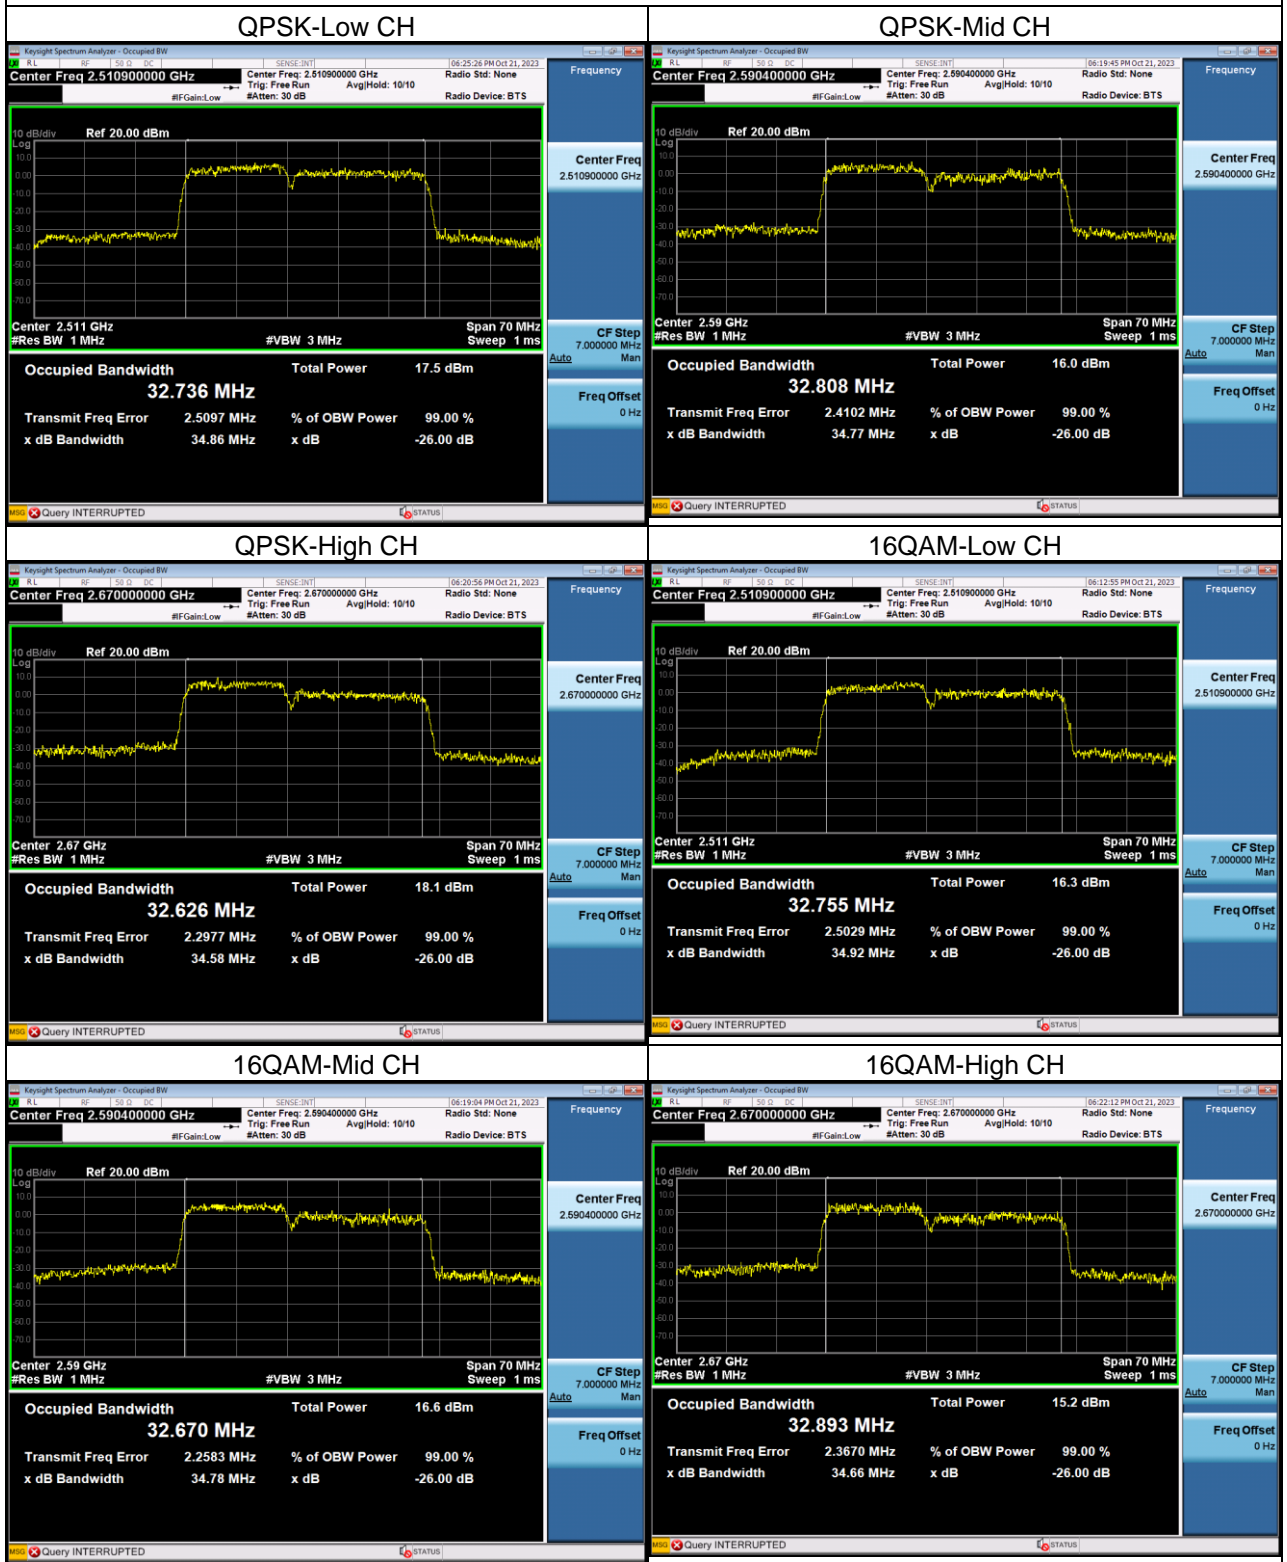

Spectrum Plot

Spectrum Plot

64QAM-Low CH

64QAM-Mid CH

64QAM-High CH

LTE Band CA_41C_15MHz+20MHz					
QPSK					
PCC Channel	PCC Frequency (MHz)	SCC Channel	SCC Frequency (MHz)	99% Occupied Bandwidth (MHz)	26dB Bandwidth (MHz)
39728	2503.8	39899	2520.9	32.736	34.86
40523	2583.3	40694	2600.4	32.808	34.77
41319	2662.9	41490	2680	32.626	34.58
16QAM					
PCC Channel	PCC Frequency (MHz)	SCC Channel	SCC Frequency (MHz)	99% Occupied Bandwidth (MHz)	26dB Bandwidth (MHz)
39728	2503.8	39899	2520.9	32.755	34.92
40523	2583.3	40694	2600.4	32.670	34.78
41319	2662.9	41490	2680	32.893	34.66
64QAM					
PCC Channel	PCC Frequency (MHz)	SCC Channel	SCC Frequency (MHz)	99% Occupied Bandwidth (MHz)	26dB Bandwidth (MHz)
39728	2503.8	39899	2520.9	32.505	34.74
40523	2583.3	40694	2600.4	32.955	34.82
41319	2662.9	41490	2680	32.526	34.61

Spectrum Plot

Spectrum Plot

64QAM-Low CH

64QAM-Mid CH

64QAM-High CH

LTE Band CA_41C_20MHz+15MHz					
QPSK					
PCC Channel	PCC Frequency (MHz)	SCC Channel	SCC Frequency (MHz)	99% Occupied Bandwidth (MHz)	26dB Bandwidth (MHz)
39750	2506	39921	2523.1	32.836	34.90
40546	2585.6	40717	2602.7	32.843	34.97
41341	2665.1	41512	2682.2	32.909	34.94
16QAM					
PCC Channel	PCC Frequency (MHz)	SCC Channel	SCC Frequency (MHz)	99% Occupied Bandwidth (MHz)	26dB Bandwidth (MHz)
39750	2506	39921	2523.1	32.766	34.88
40546	2585.6	40717	2602.7	32.687	34.84
41341	2665.1	41512	2682.2	32.341	34.72
64QAM					
PCC Channel	PCC Frequency (MHz)	SCC Channel	SCC Frequency (MHz)	99% Occupied Bandwidth (MHz)	26dB Bandwidth (MHz)
39750	2506	39921	2523.1	32.773	34.97
40546	2585.6	40717	2602.7	32.837	34.88
41341	2665.1	41512	2682.2	32.695	34.79