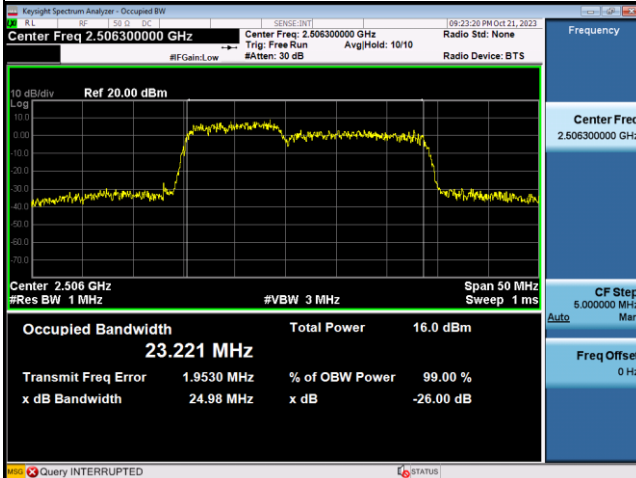

Spectrum Plot

QPSK-Low CH

QPSK-Mid CH

QPSK-High CH

16QAM-Low CH

16QAM-Mid CH

16QAM-High CH

Spectrum Plot

64QAM-Low CH

64QAM-Mid CH

64QAM-High CH

LTE Band CA_41C_15MHz+10MHz					
QPSK					
PCC Channel	PCC Frequency (MHz)	SCC Channel	SCC Frequency (MHz)	99% Occupied Bandwidth (MHz)	26dB Bandwidth (MHz)
39725	2503.5	39845	2515.5	23.591	25.18
40571	2588.1	40691	2600.1	23.293	25.23
41417	2672.7	41537	2684.7	23.359	25.17
16QAM					
PCC Channel	PCC Frequency (MHz)	SCC Channel	SCC Frequency (MHz)	99% Occupied Bandwidth (MHz)	26dB Bandwidth (MHz)
39725	2503.5	39845	2515.5	23.367	25.25
40571	2588.1	40691	2600.1	23.421	25.34
41417	2672.7	41537	2684.7	23.495	25.18
64QAM					
PCC Channel	PCC Frequency (MHz)	SCC Channel	SCC Frequency (MHz)	99% Occupied Bandwidth (MHz)	26dB Bandwidth (MHz)
39725	2503.5	39845	2515.5	23.327	24.99
40571	2588.1	40691	2600.1	23.291	25.30
41417	2672.7	41537	2684.7	23.597	25.30