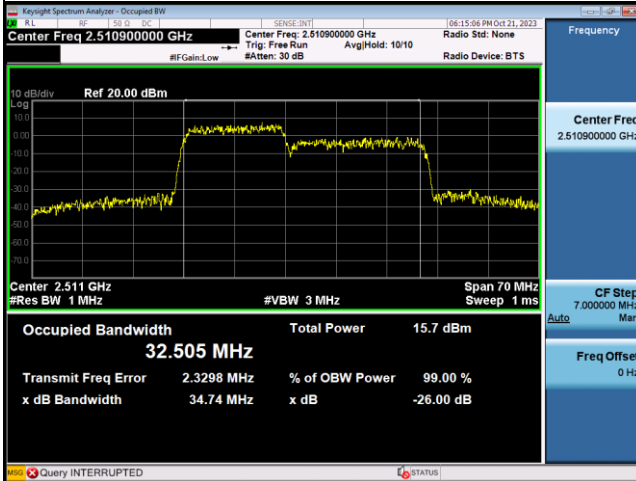

Spectrum Plot

64QAM-Low CH