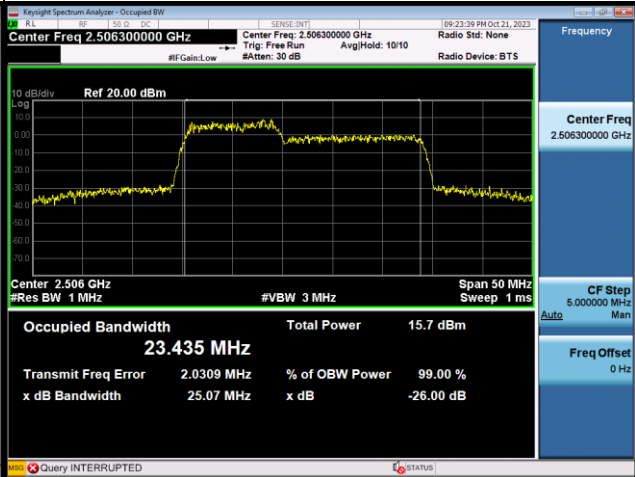

16QAM-Low CH