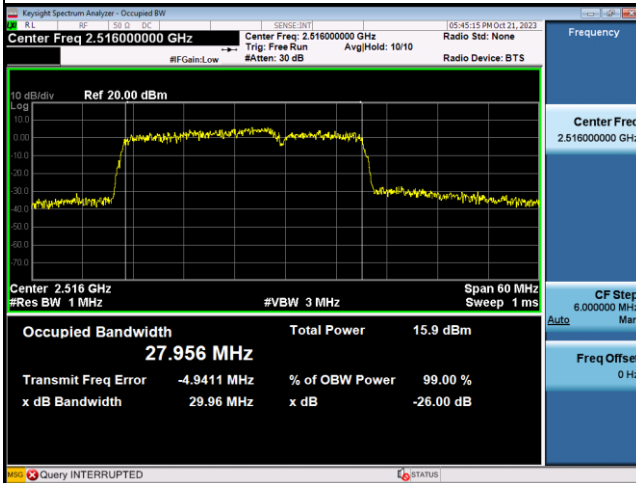

64QAM-Low CH

64QAM-Mid CH

64QAM-High CH

LTE Band CA_41C_20MHz+10MHz					
QPSK					
PCC Channel	PCC Frequency (MHz)	SCC Channel	SCC Frequency (MHz)	99% Occupied Bandwidth (MHz)	26dB Bandwidth (MHz)
39750	2506	39894	2520.4	27.857	30.07
40571	2588.1	40715	2602.5	27.912	29.98
41391	2670.1	41535	2684.5	27.820	29.76
16QAM					
PCC Channel	PCC Frequency (MHz)	SCC Channel	SCC Frequency (MHz)	99% Occupied Bandwidth (MHz)	26dB Bandwidth (MHz)
39750	2506	39894	2520.4	27.798	30.01
40571	2588.1	40715	2602.5	28.016	29.80
41391	2670.1	41535	2684.5	28.045	29.92
64QAM					
PCC Channel	PCC Frequency (MHz)	SCC Channel	SCC Frequency (MHz)	99% Occupied Bandwidth (MHz)	26dB Bandwidth (MHz)
39750	2506	39894	2520.4	27.956	29.96
40571	2588.1	40715	2602.5	28.040	29.95
41391	2670.1	41535	2684.5	27.922	29.83

Spectrum Plot

Spectrum Plot

64QAM-Low CH

64QAM-Mid CH

64QAM-High CH

LTE Band CA_41C_15MHz+15MHz					
QPSK					
PCC Channel	PCC Frequency (MHz)	SCC Channel	SCC Frequency (MHz)	99% Occupied Bandwidth (MHz)	26dB Bandwidth (MHz)
39725	2503.5	39875	2518.5	28.531	30.26
40545	2585.5	40695	2600.5	28.499	30.39
41365	2667.5	41515	2682.5	28.153	30.26
16QAM					
PCC Channel	PCC Frequency (MHz)	SCC Channel	SCC Frequency (MHz)	99% Occupied Bandwidth (MHz)	26dB Bandwidth (MHz)
39725	2503.5	39875	2518.5	28.425	30.35
40545	2585.5	40695	2600.5	28.490	30.36
41365	2667.5	41515	2682.5	28.487	30.44
64QAM					
PCC Channel	PCC Frequency (MHz)	SCC Channel	SCC Frequency (MHz)	99% Occupied Bandwidth (MHz)	26dB Bandwidth (MHz)
39725	2503.5	39875	2518.5	28.687	30.70
40545	2585.5	40695	2600.5	28.203	30.49
41365	2667.5	41515	2682.5	28.699	30.53