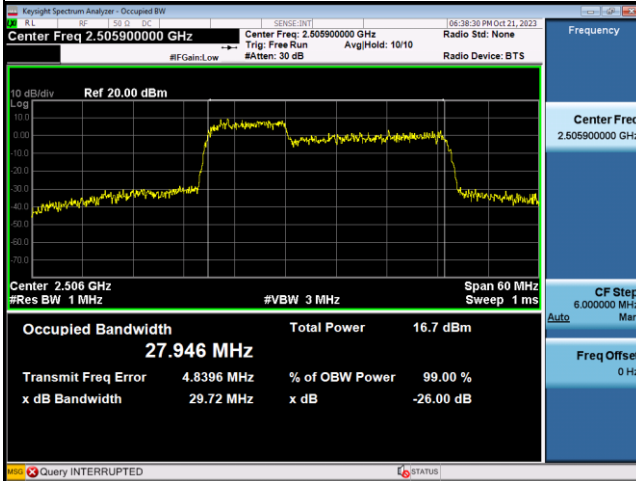

Spectrum Plot

QPSK-Low CH